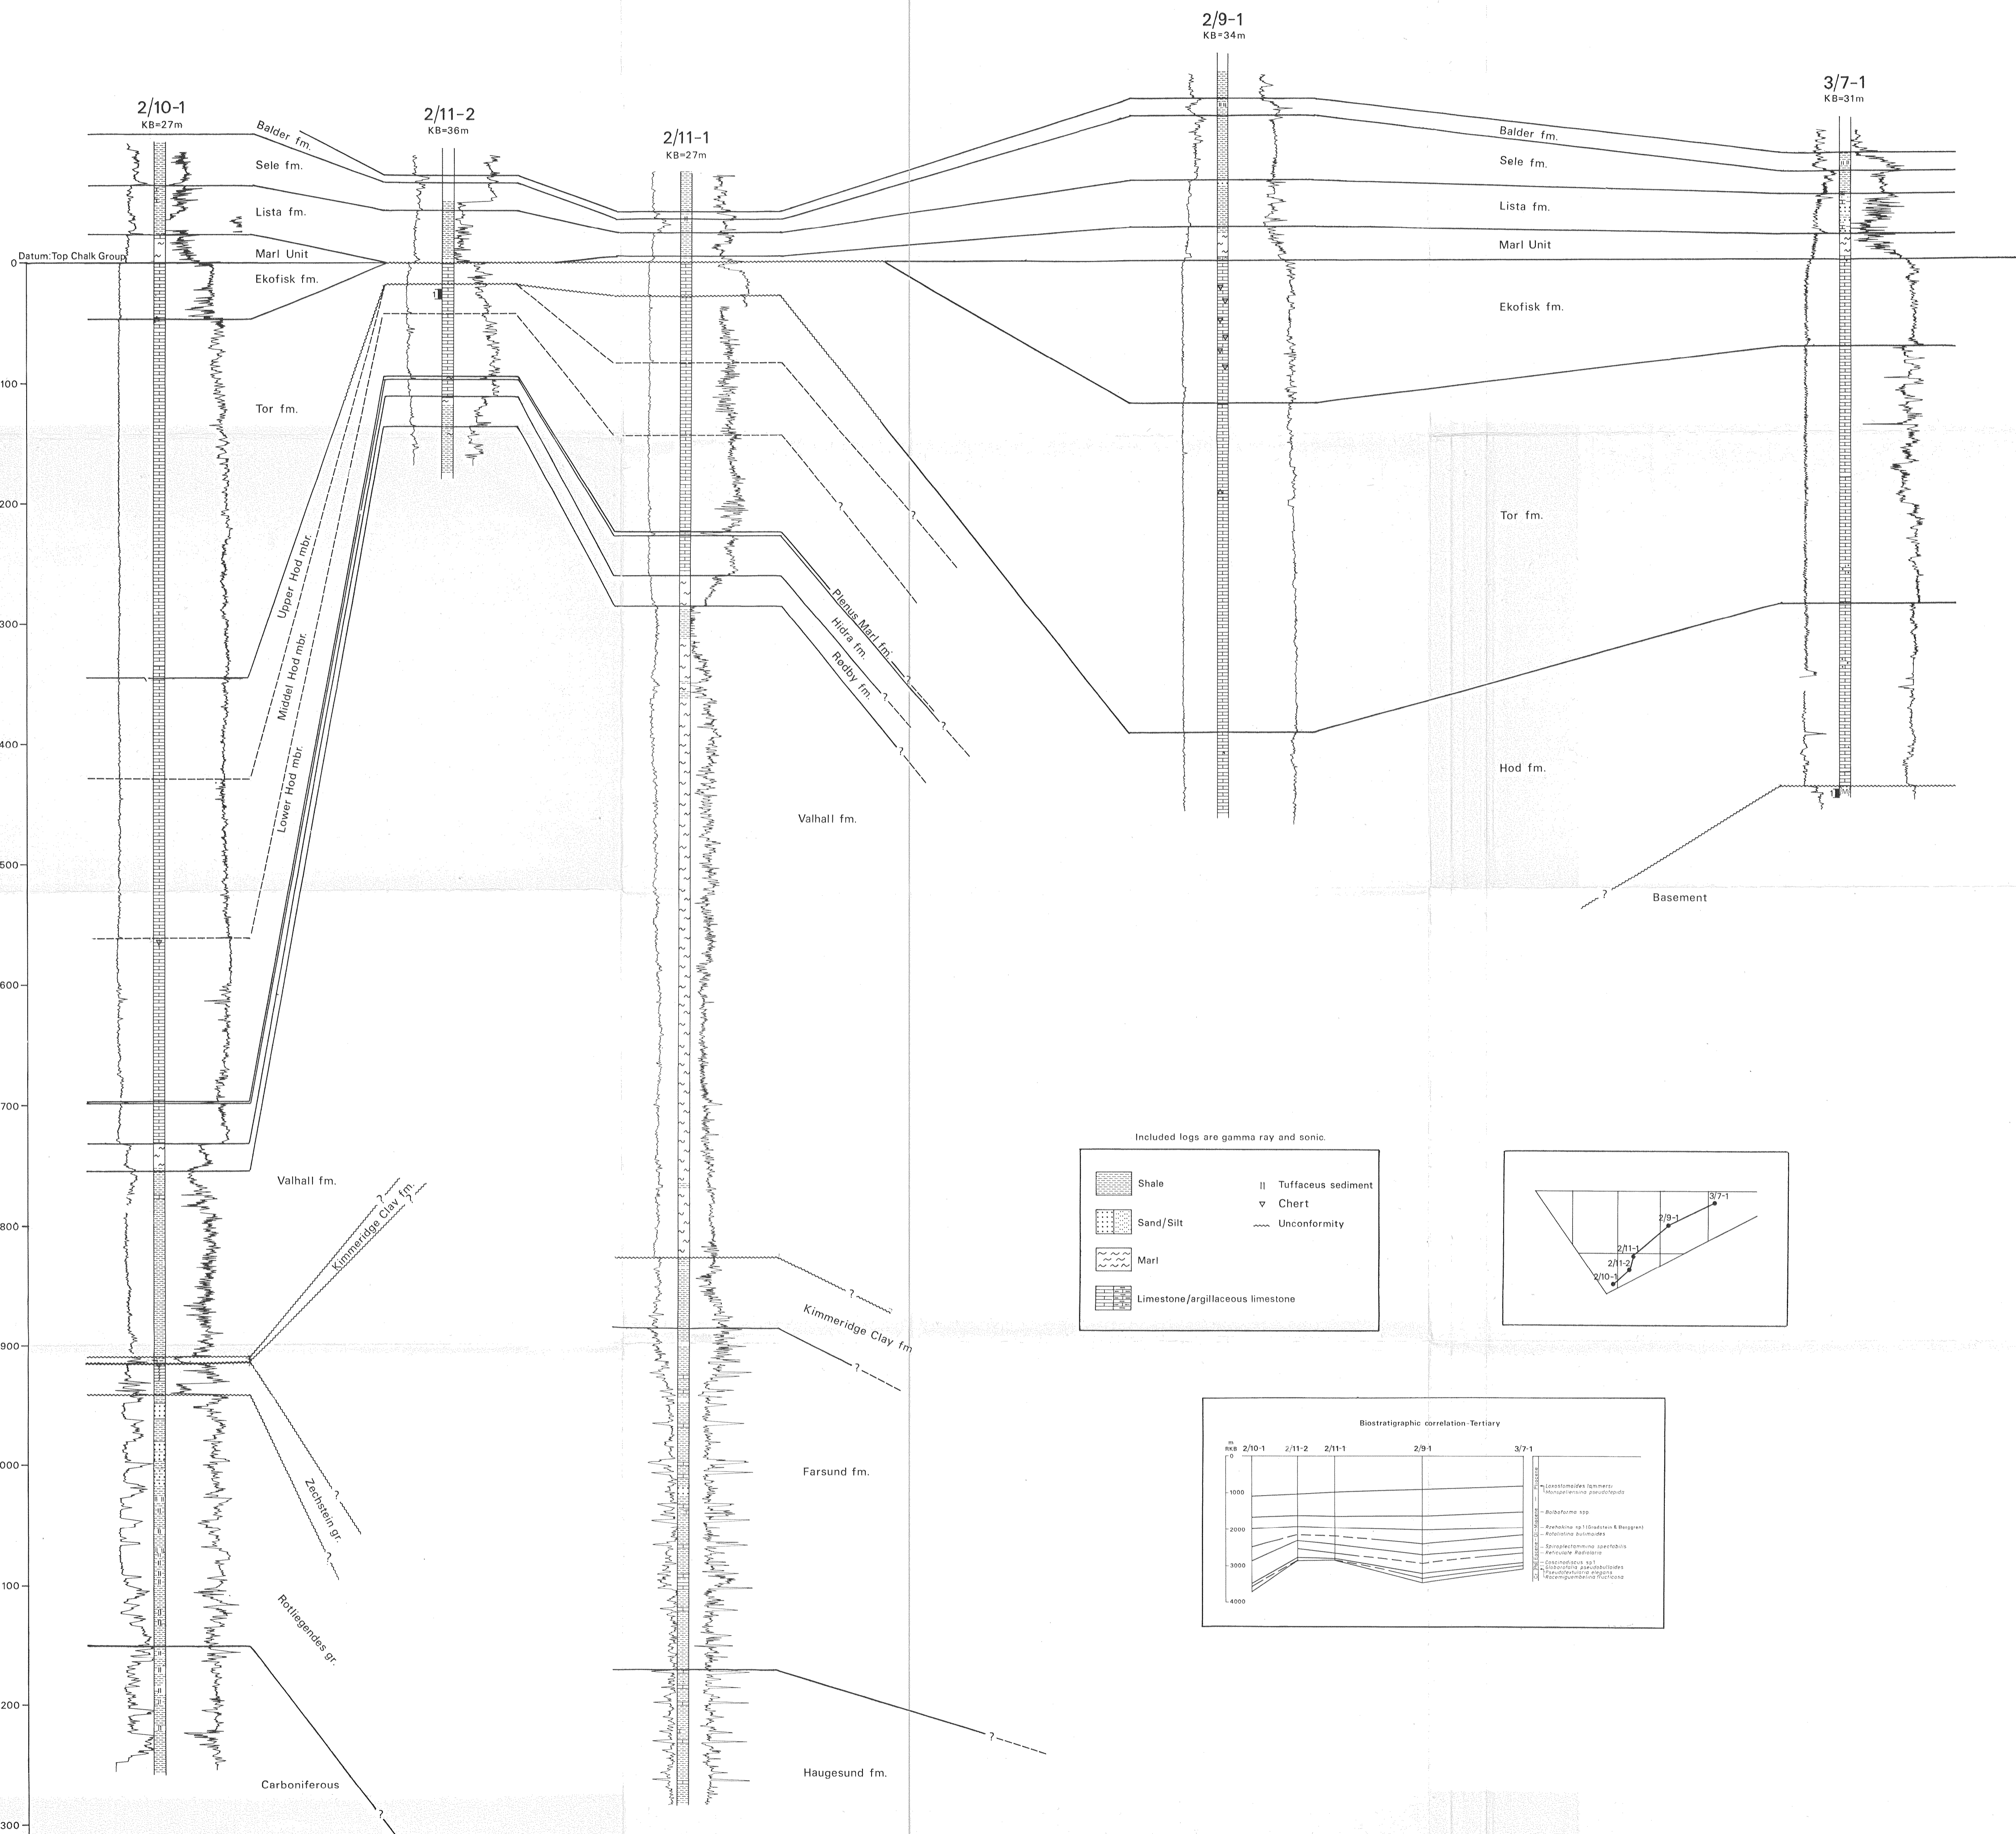

Profile 5. STRATIGRAPHIC CORRELATION CHART

Included logs are gamma ray and sonic.