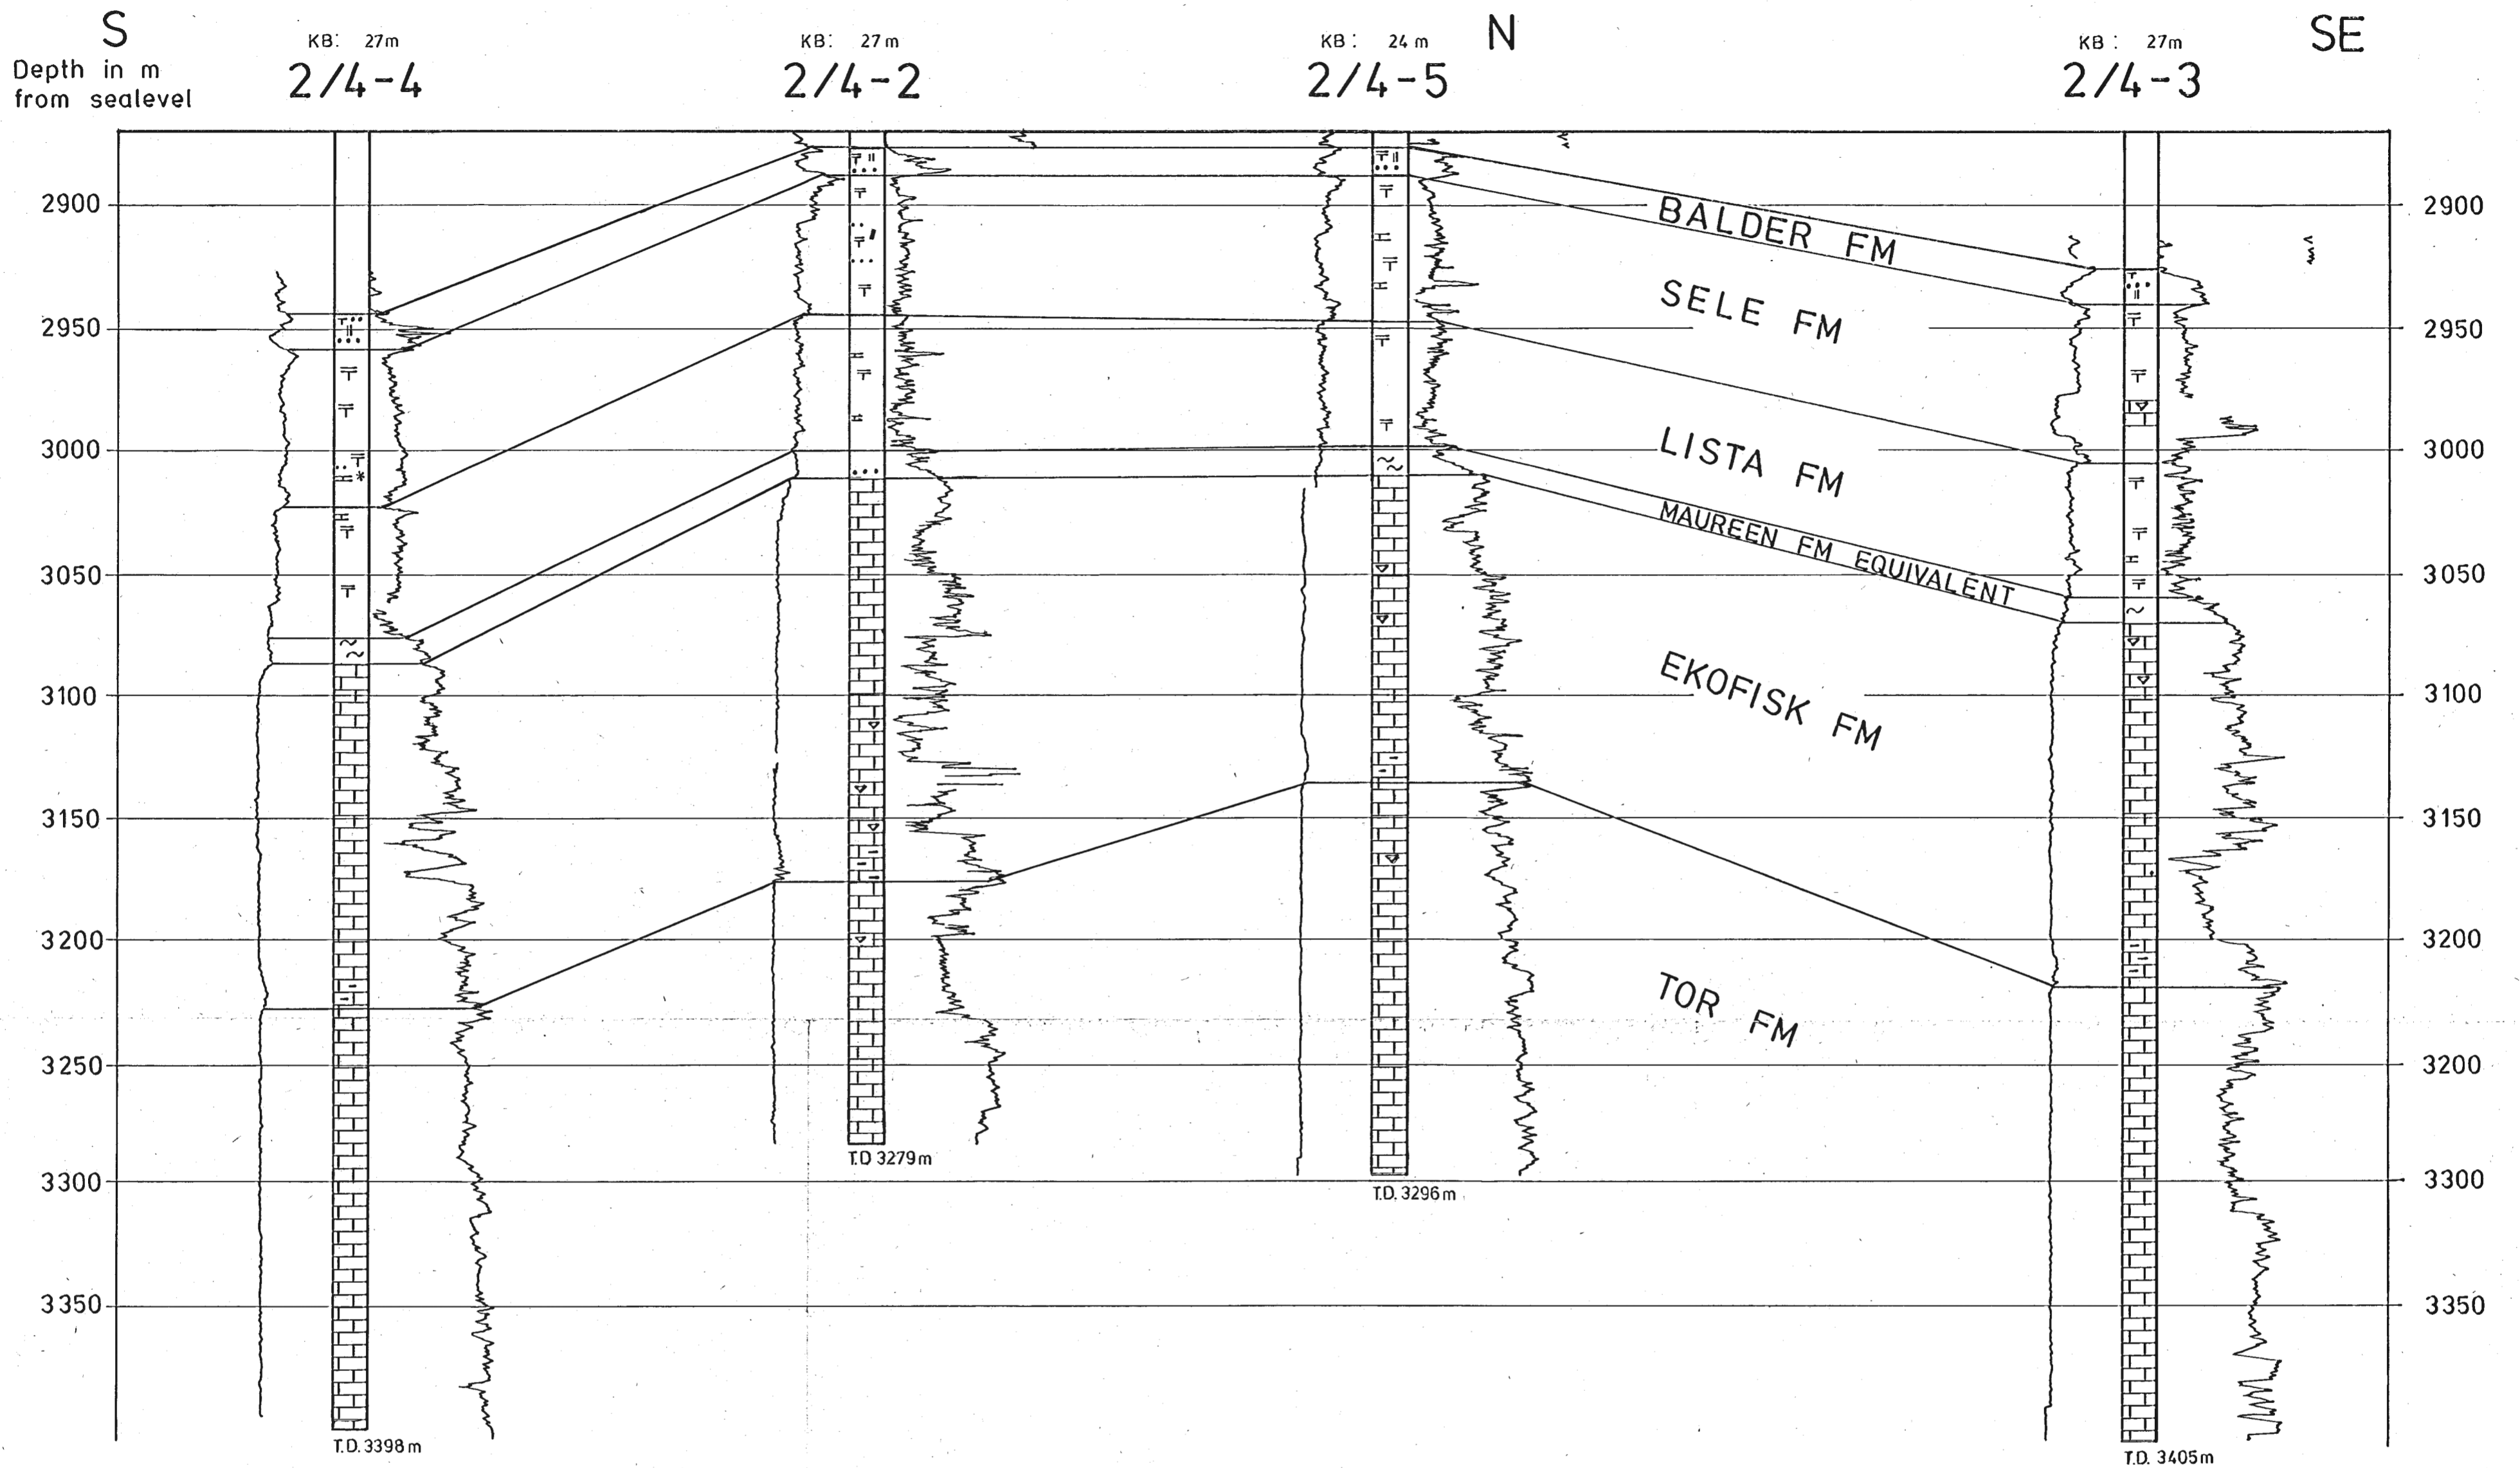

PALEOCENE - MAASTRICHTIAN CORRELATION CHART

Scale 1:2000

Included logs are gamma ray and sonic.

APPENDIX NO. 3

LEGEND:

- | | | | |
|--|------------------------------------|--|---------------------|
| | Sandstone / Shale | | Chert |
| | Marl | | Pyrite |
| | Limestone / argillaceous limestone | | Tuffaceous sediment |