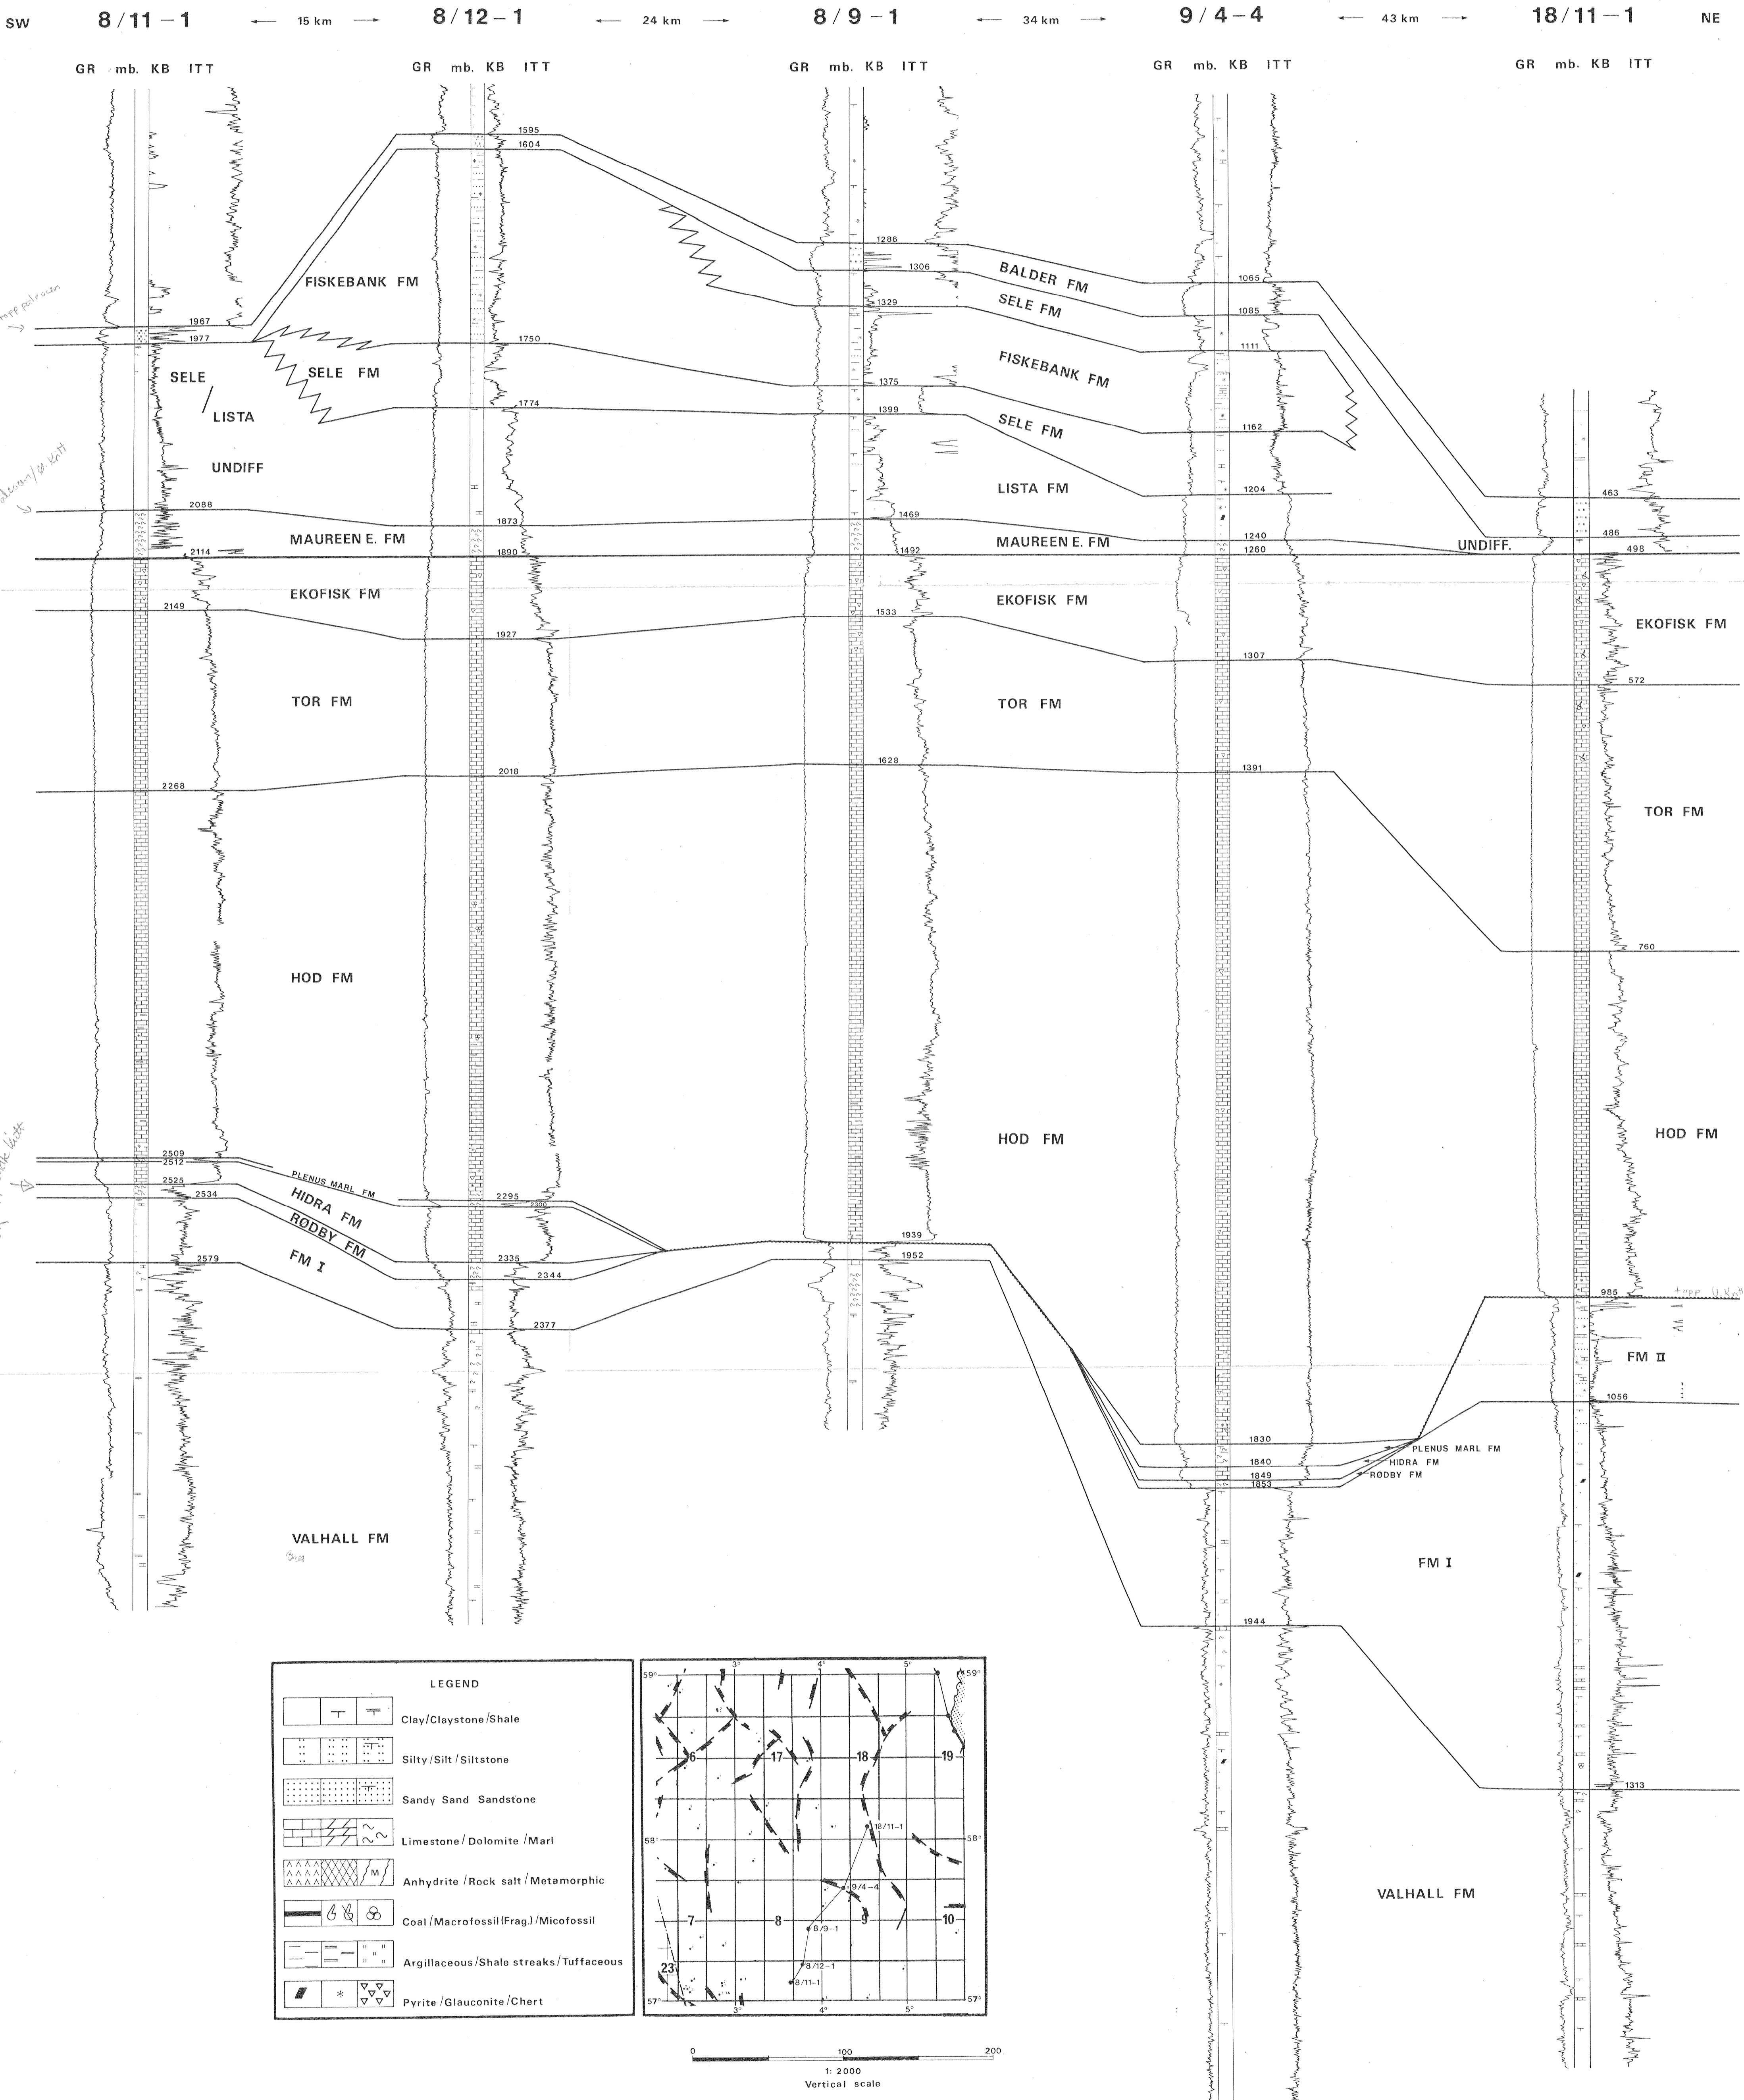

CORRELATION CHART 3 PART I

LEGEND

	Clay/Claystone/Shale
	Silty/Silt/Siltstone
	Sandy Sand Sandstone
	Limestone/Dolomite/Marl
	Anhydrite/Rock salt/Metamorphic
	Coal/Macrofossil(Frag)/Micofossil
	Argillaceous/Shale streaks/Tuffaceous
	Pyrite/Glaucanite/Chert

0 100 200
1: 2000
Vertical scale