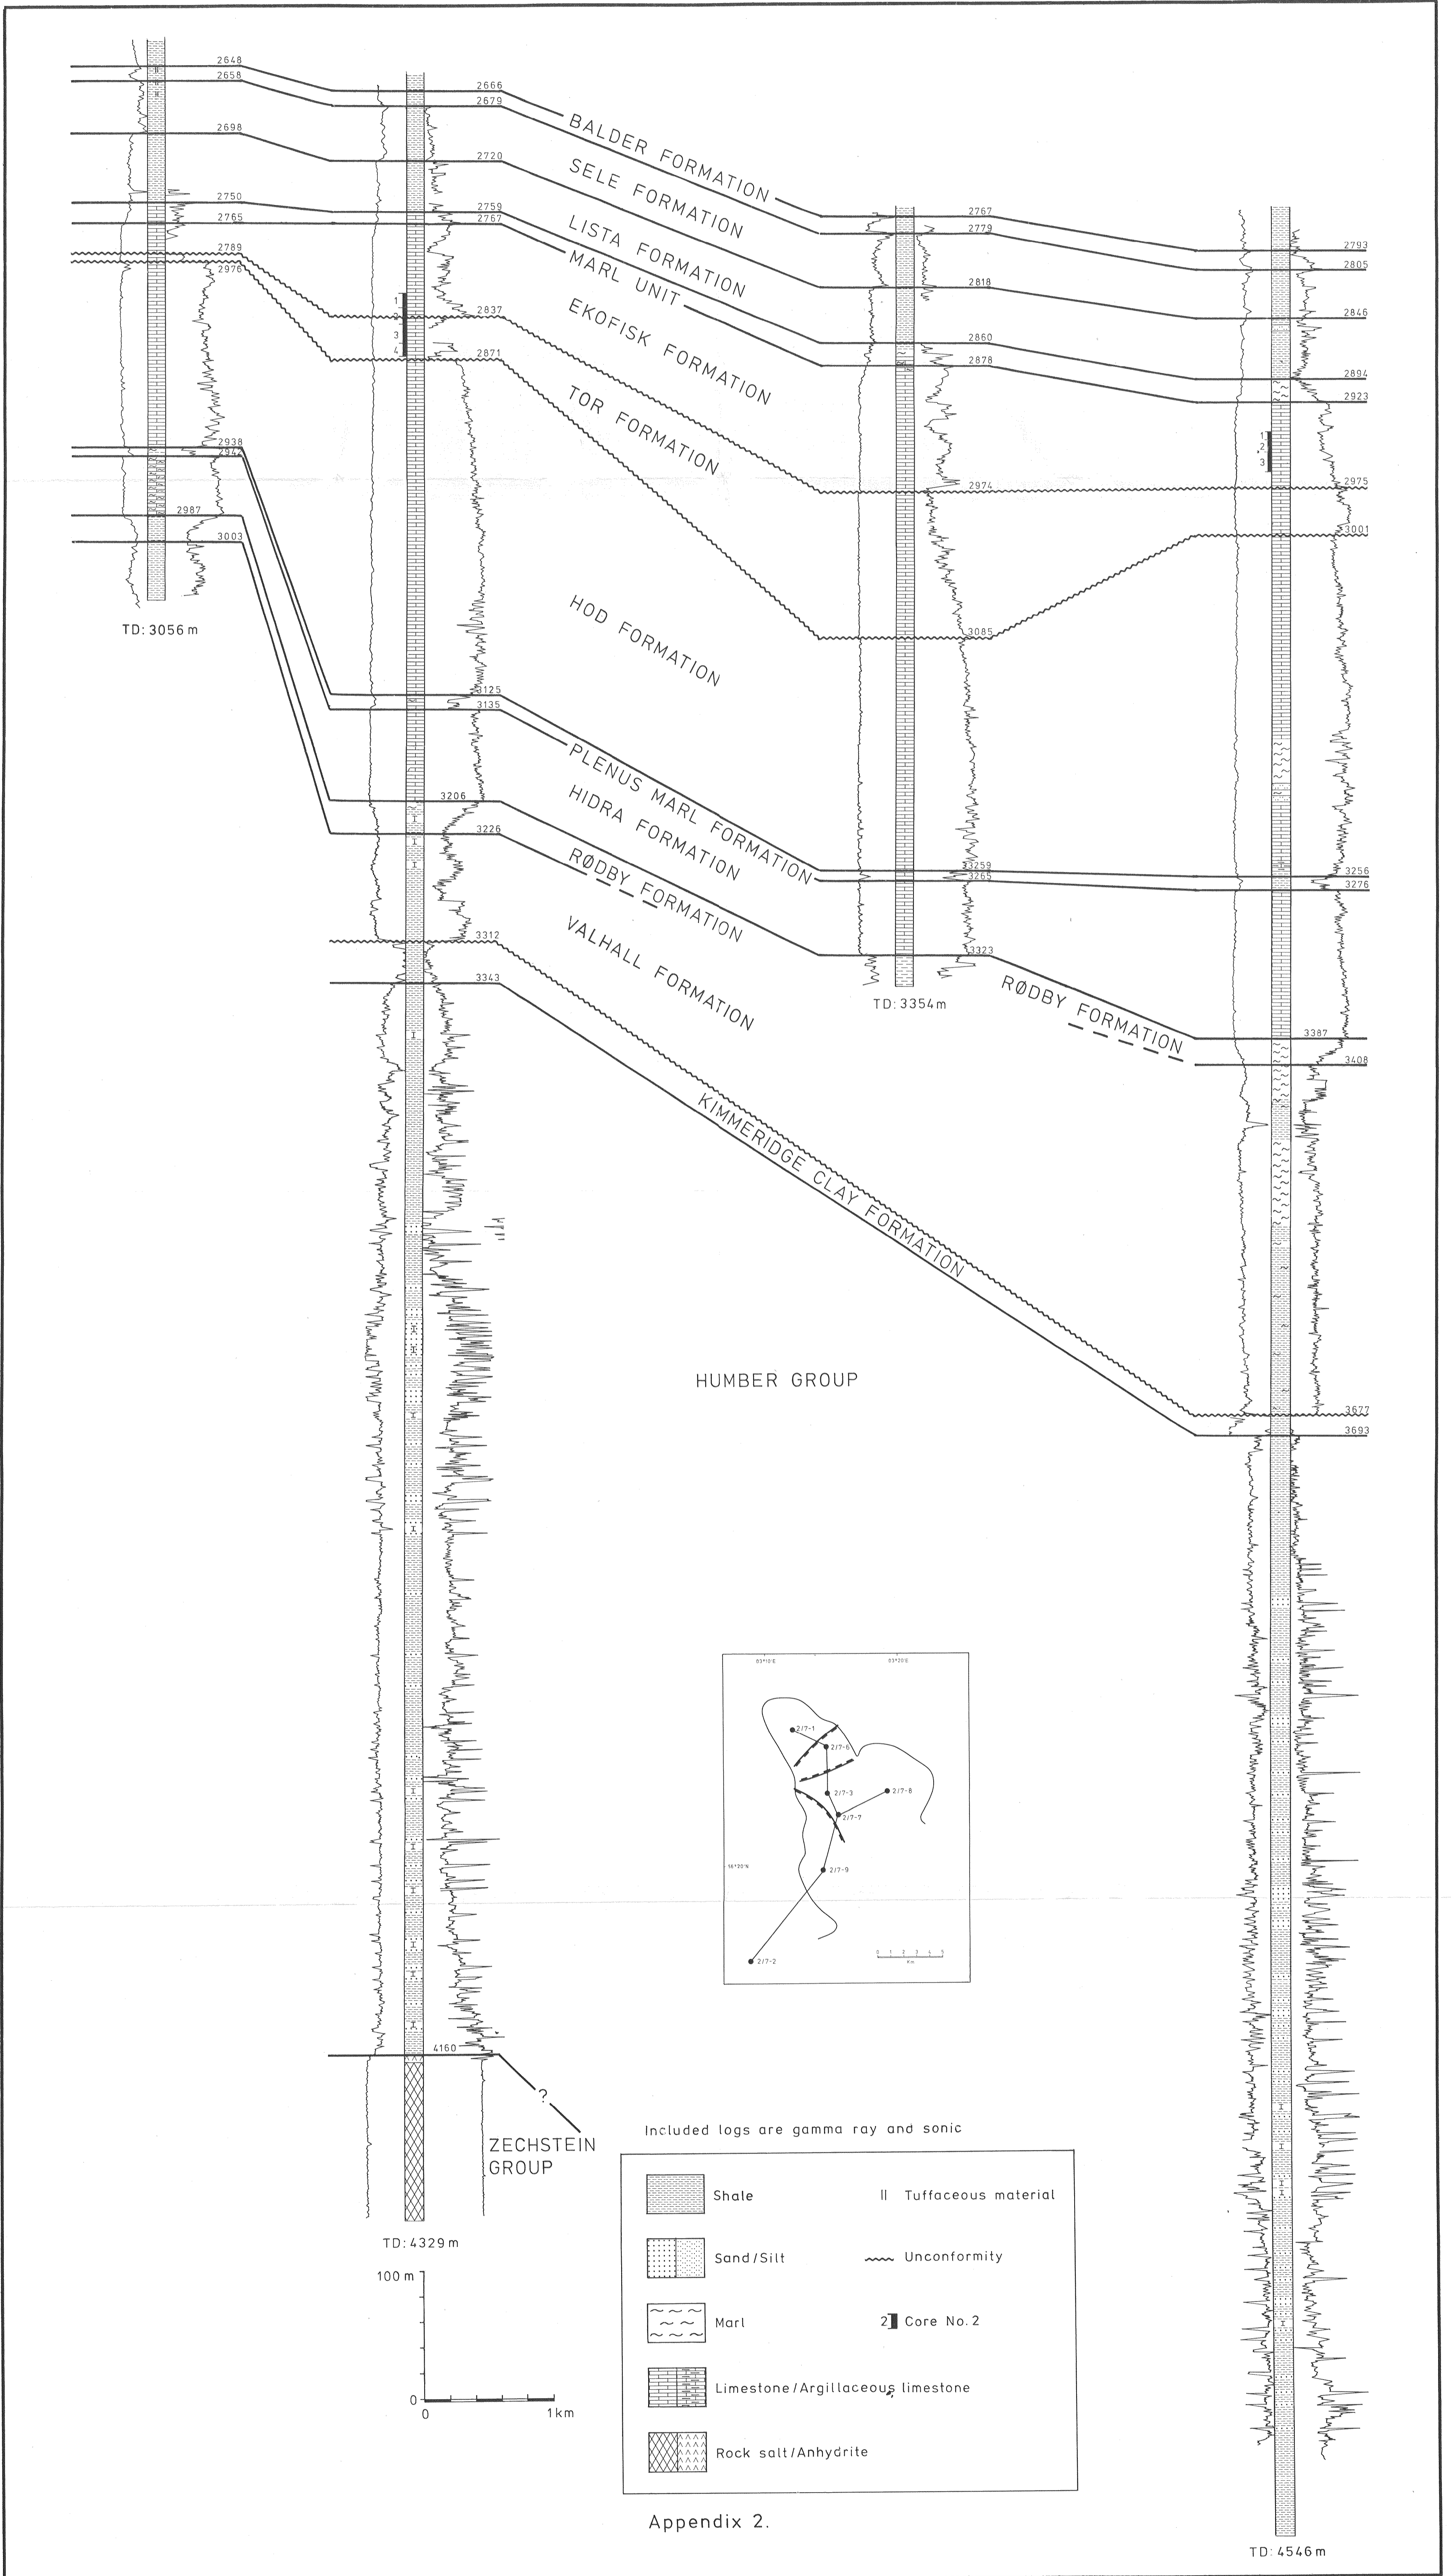

EARLY TERTIARY - LATE JURASSIC CORRELATION CHART

ELDFISK

217-7
KB 27.1m

217-3
KB 30.2m

217-6
KB 27.1m

217-1
KB 27.1m

Appendix 2.