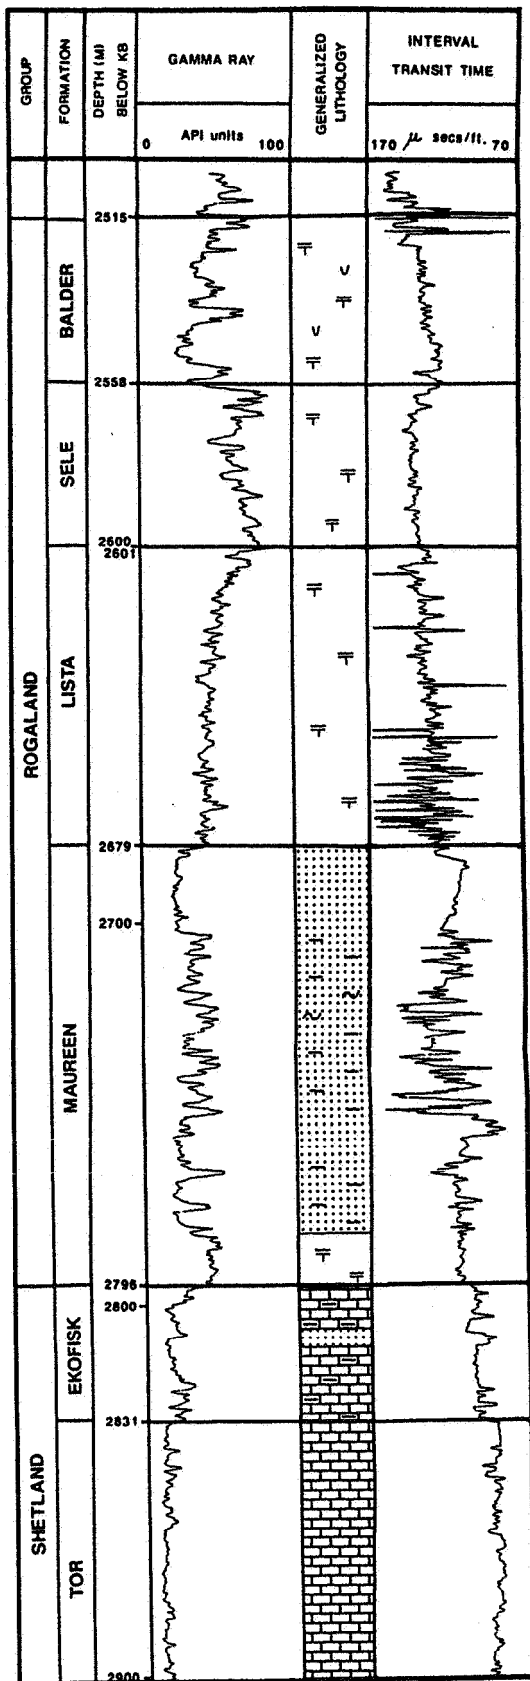

TERTIARY WELL UK 16/29-4

REFERENCE WELL : MAUREEN FORMATION

(ROGALAND GROUP)

Fig. 45