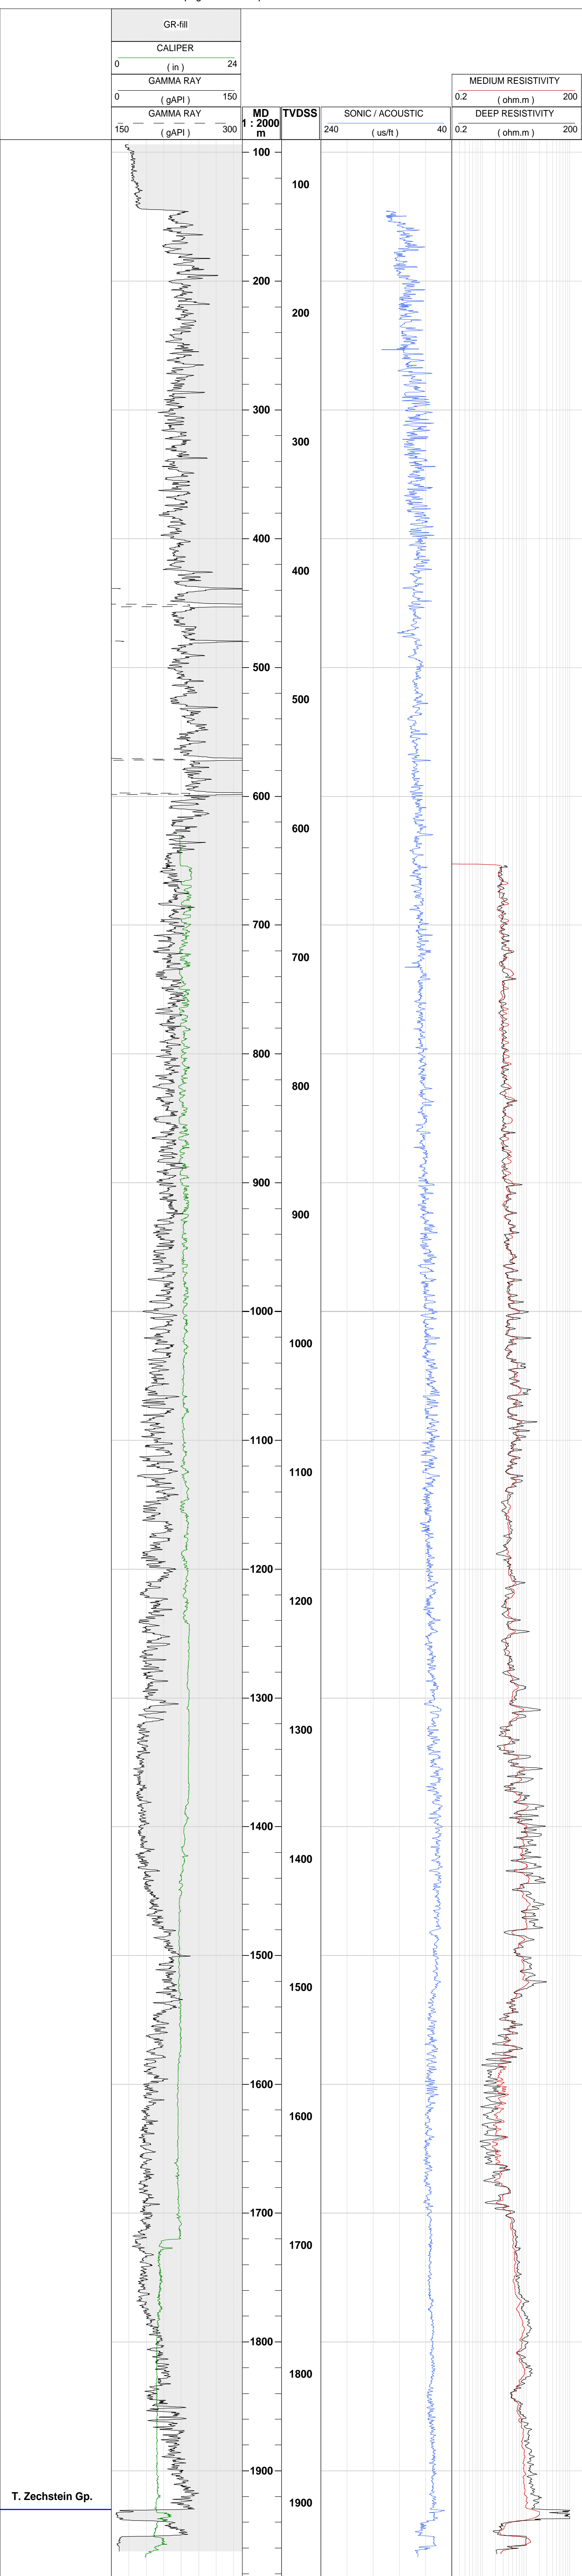

Wellbore 11/9-1

RKB 25 m

For more information see the NPD factpages at www.npd.no.

T. Zechstein Gp.