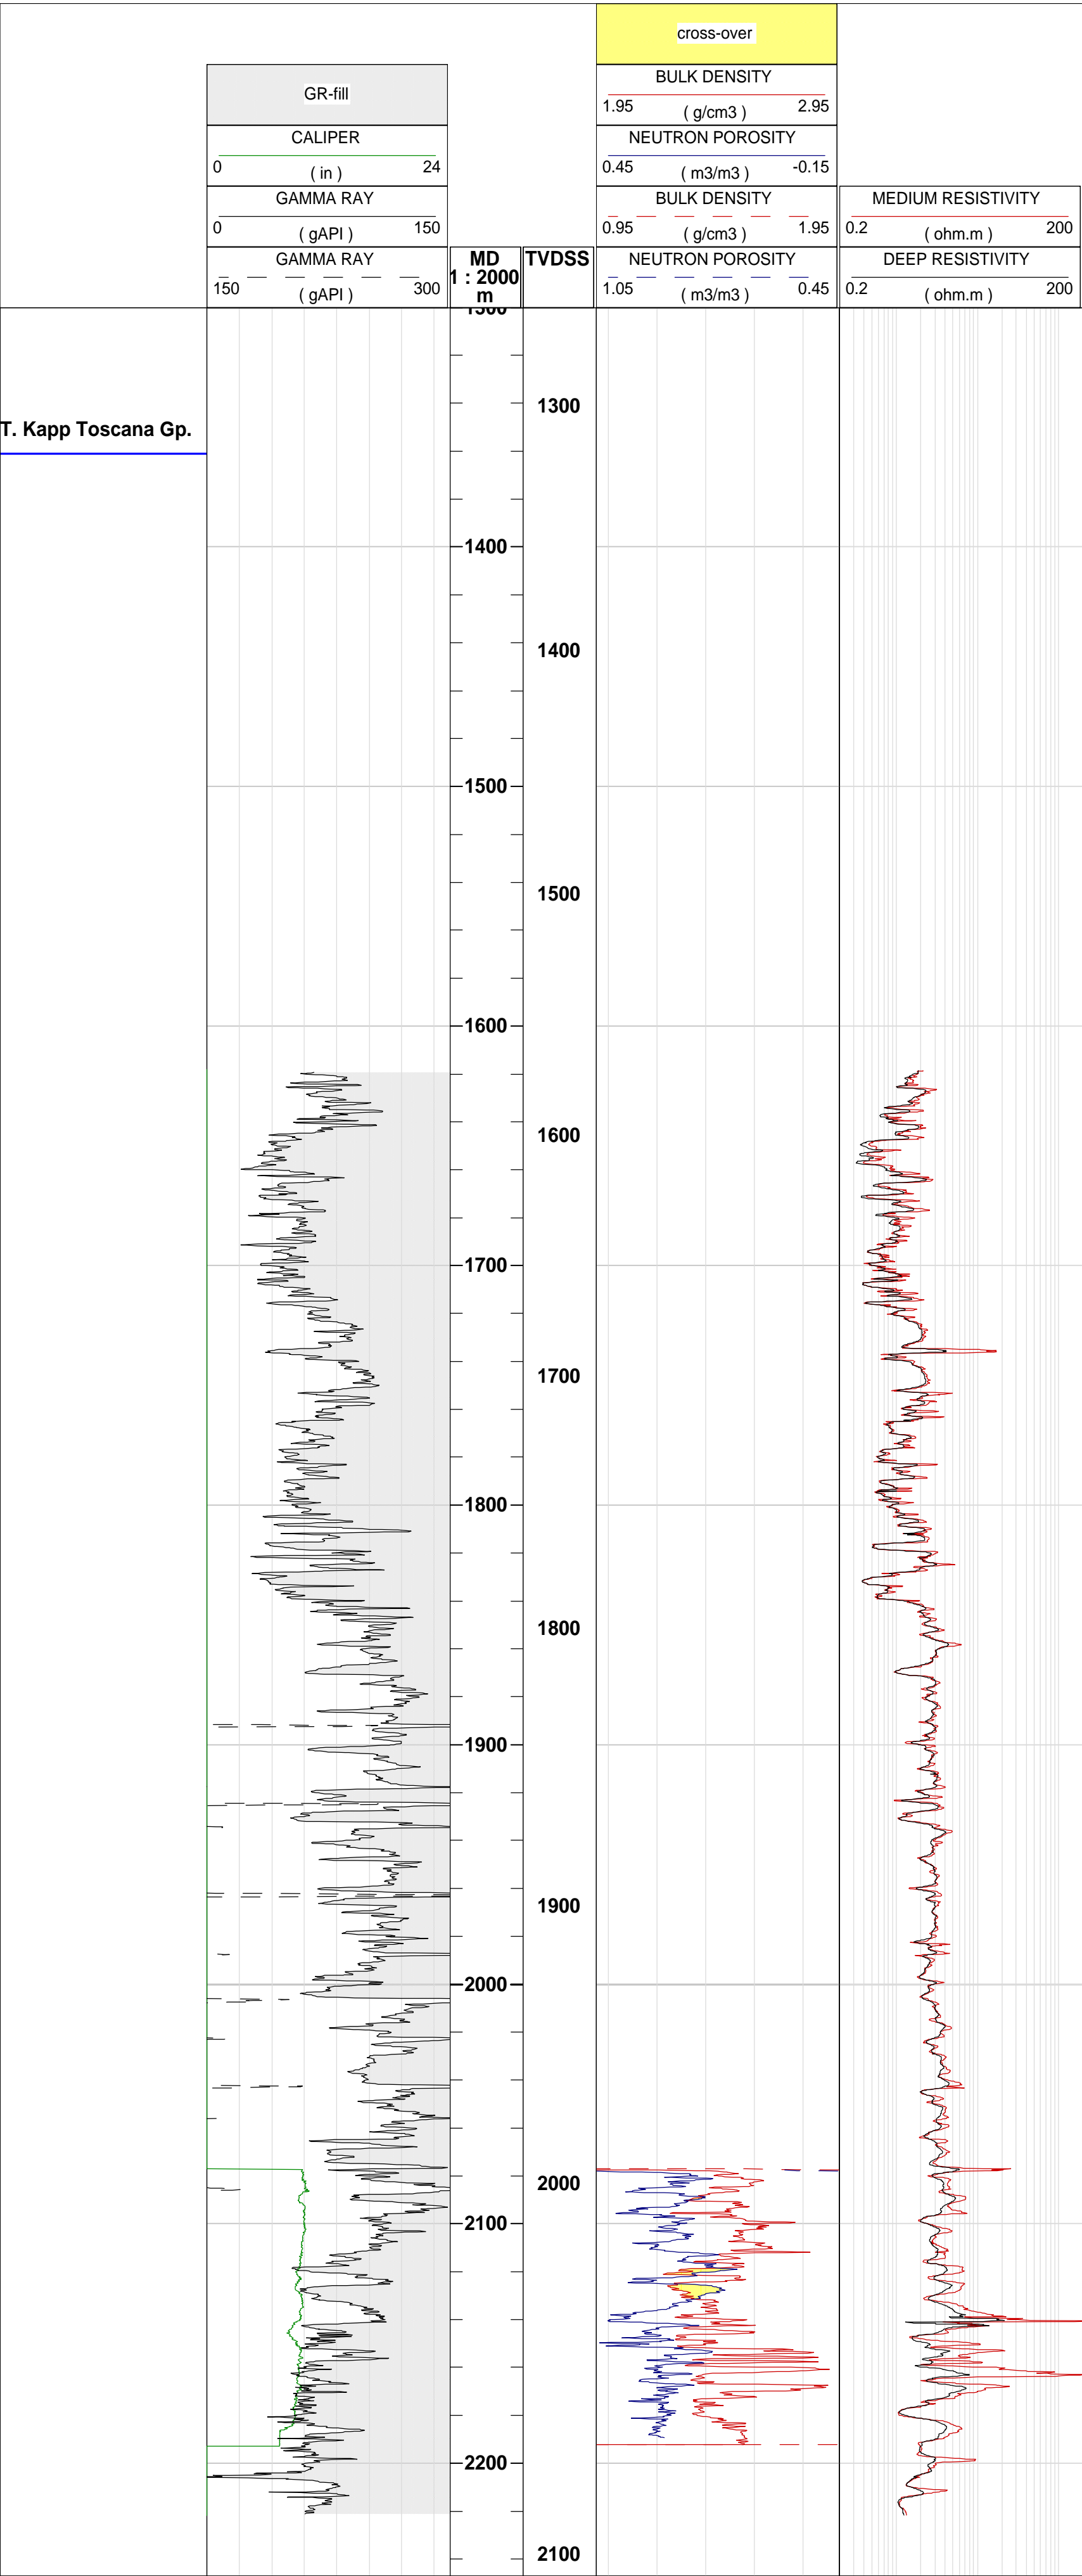

Wellbore 7228/7-1 B

RKB 24 m

For more information see the NPD factpages at www.npd.no.

T. Kapp Toscana Gp.