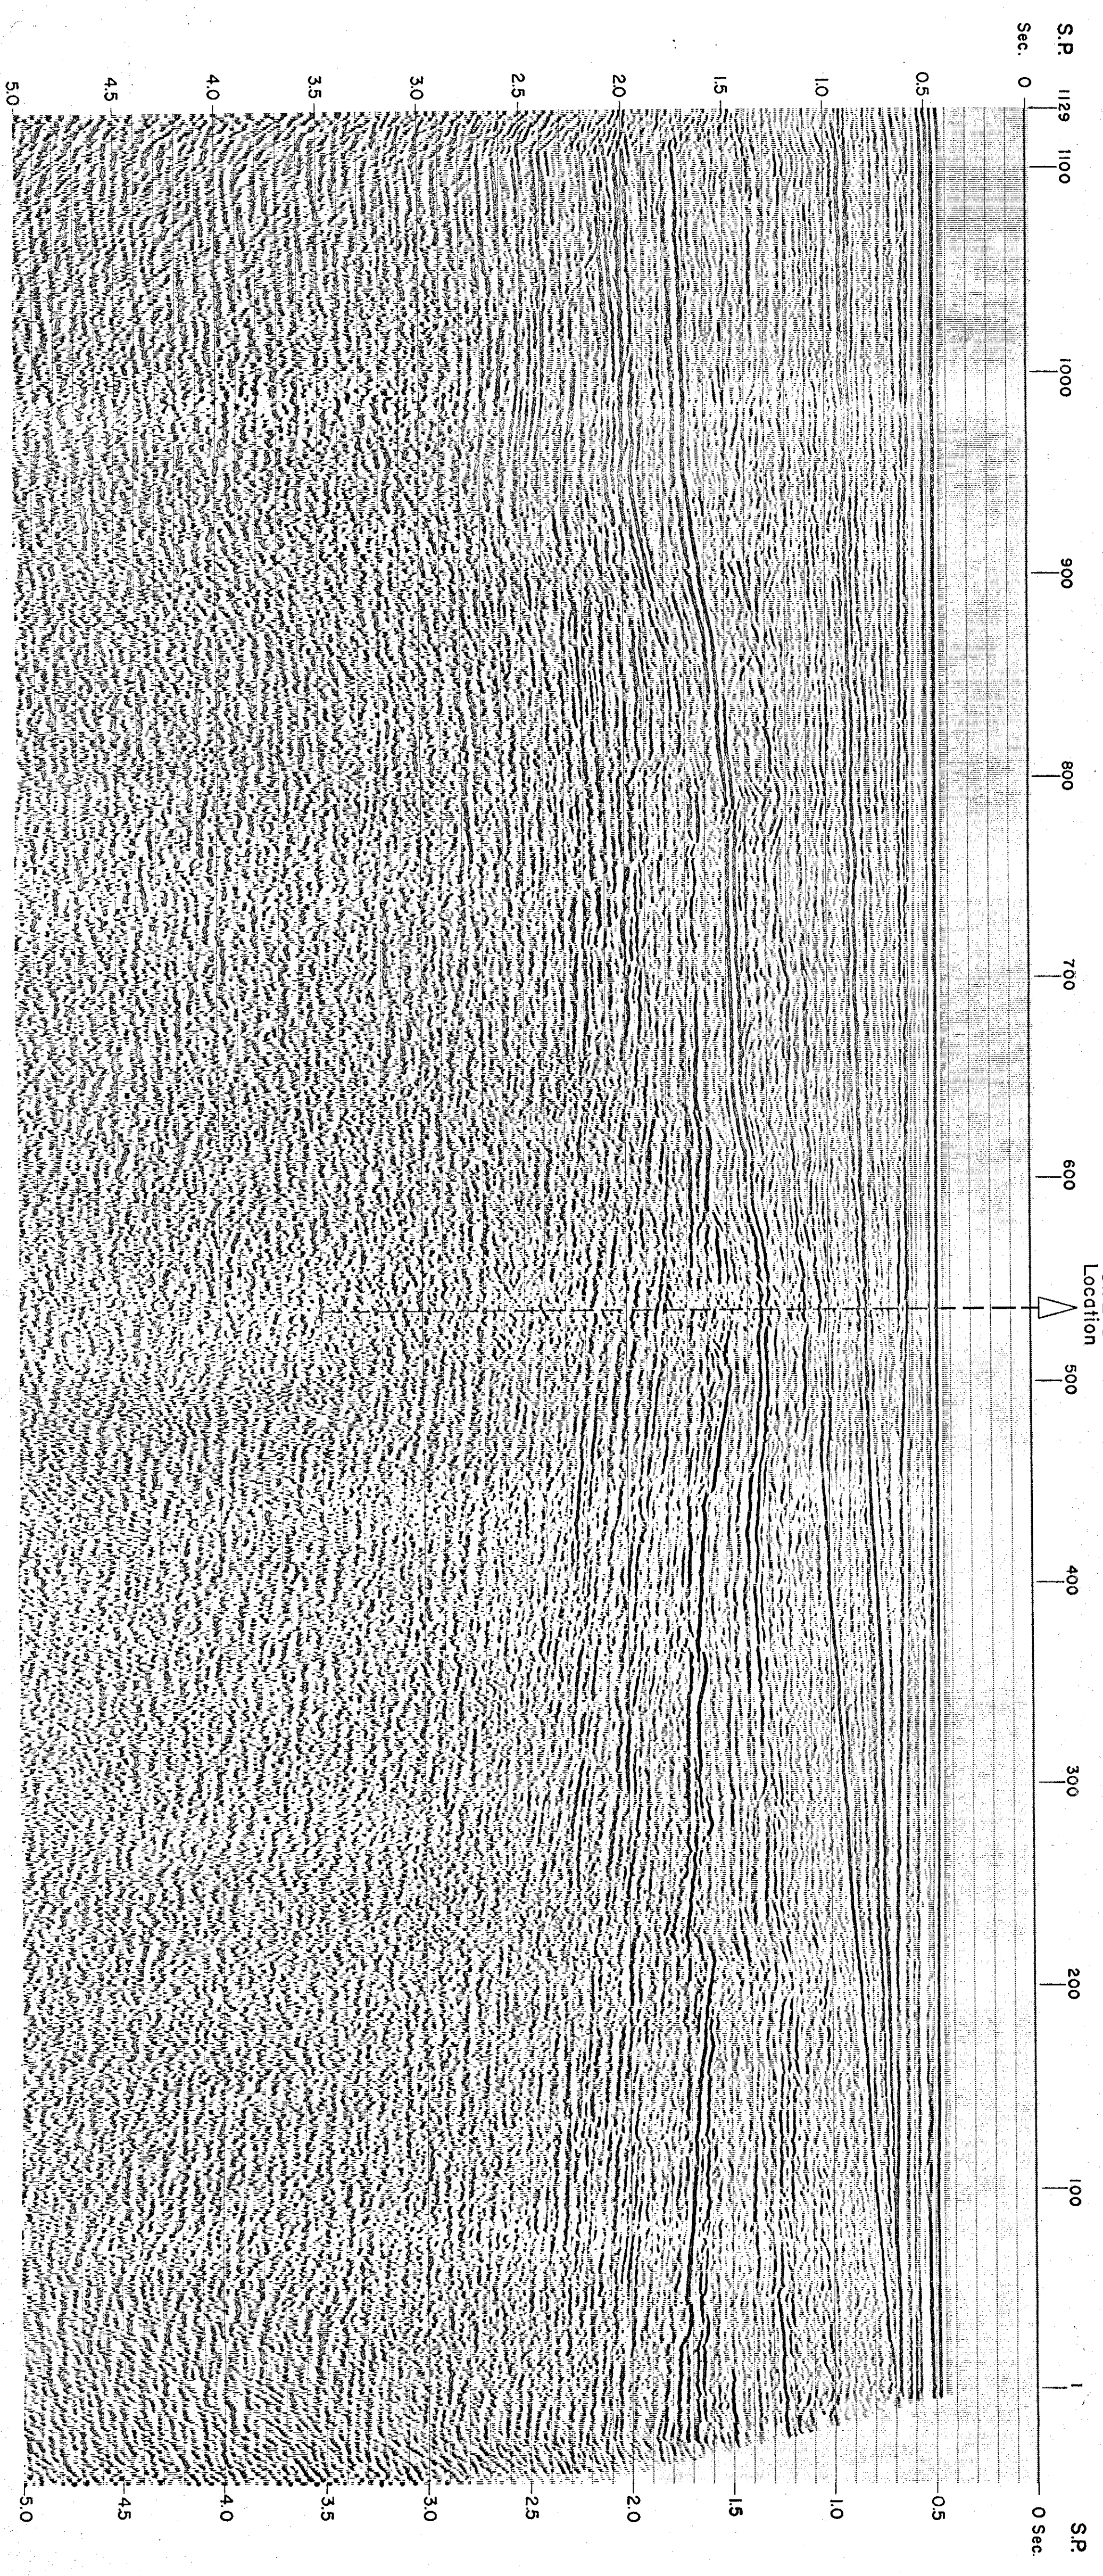

SW

NW

LINE 79406

a.s. Norske Shell			
EXPLORATION & PRODUCTION FORMS			
BLOCK 31/2			
SEISMIC SECTION 79406			
ILLUSTRATING 'DEEP REFLECTIONS'			
AUTHOR: EMT/12	ENCL: 4	DATE: JANUARY 80	
REVISION NO: NSRP 79		DRAWN NO: 589/13	