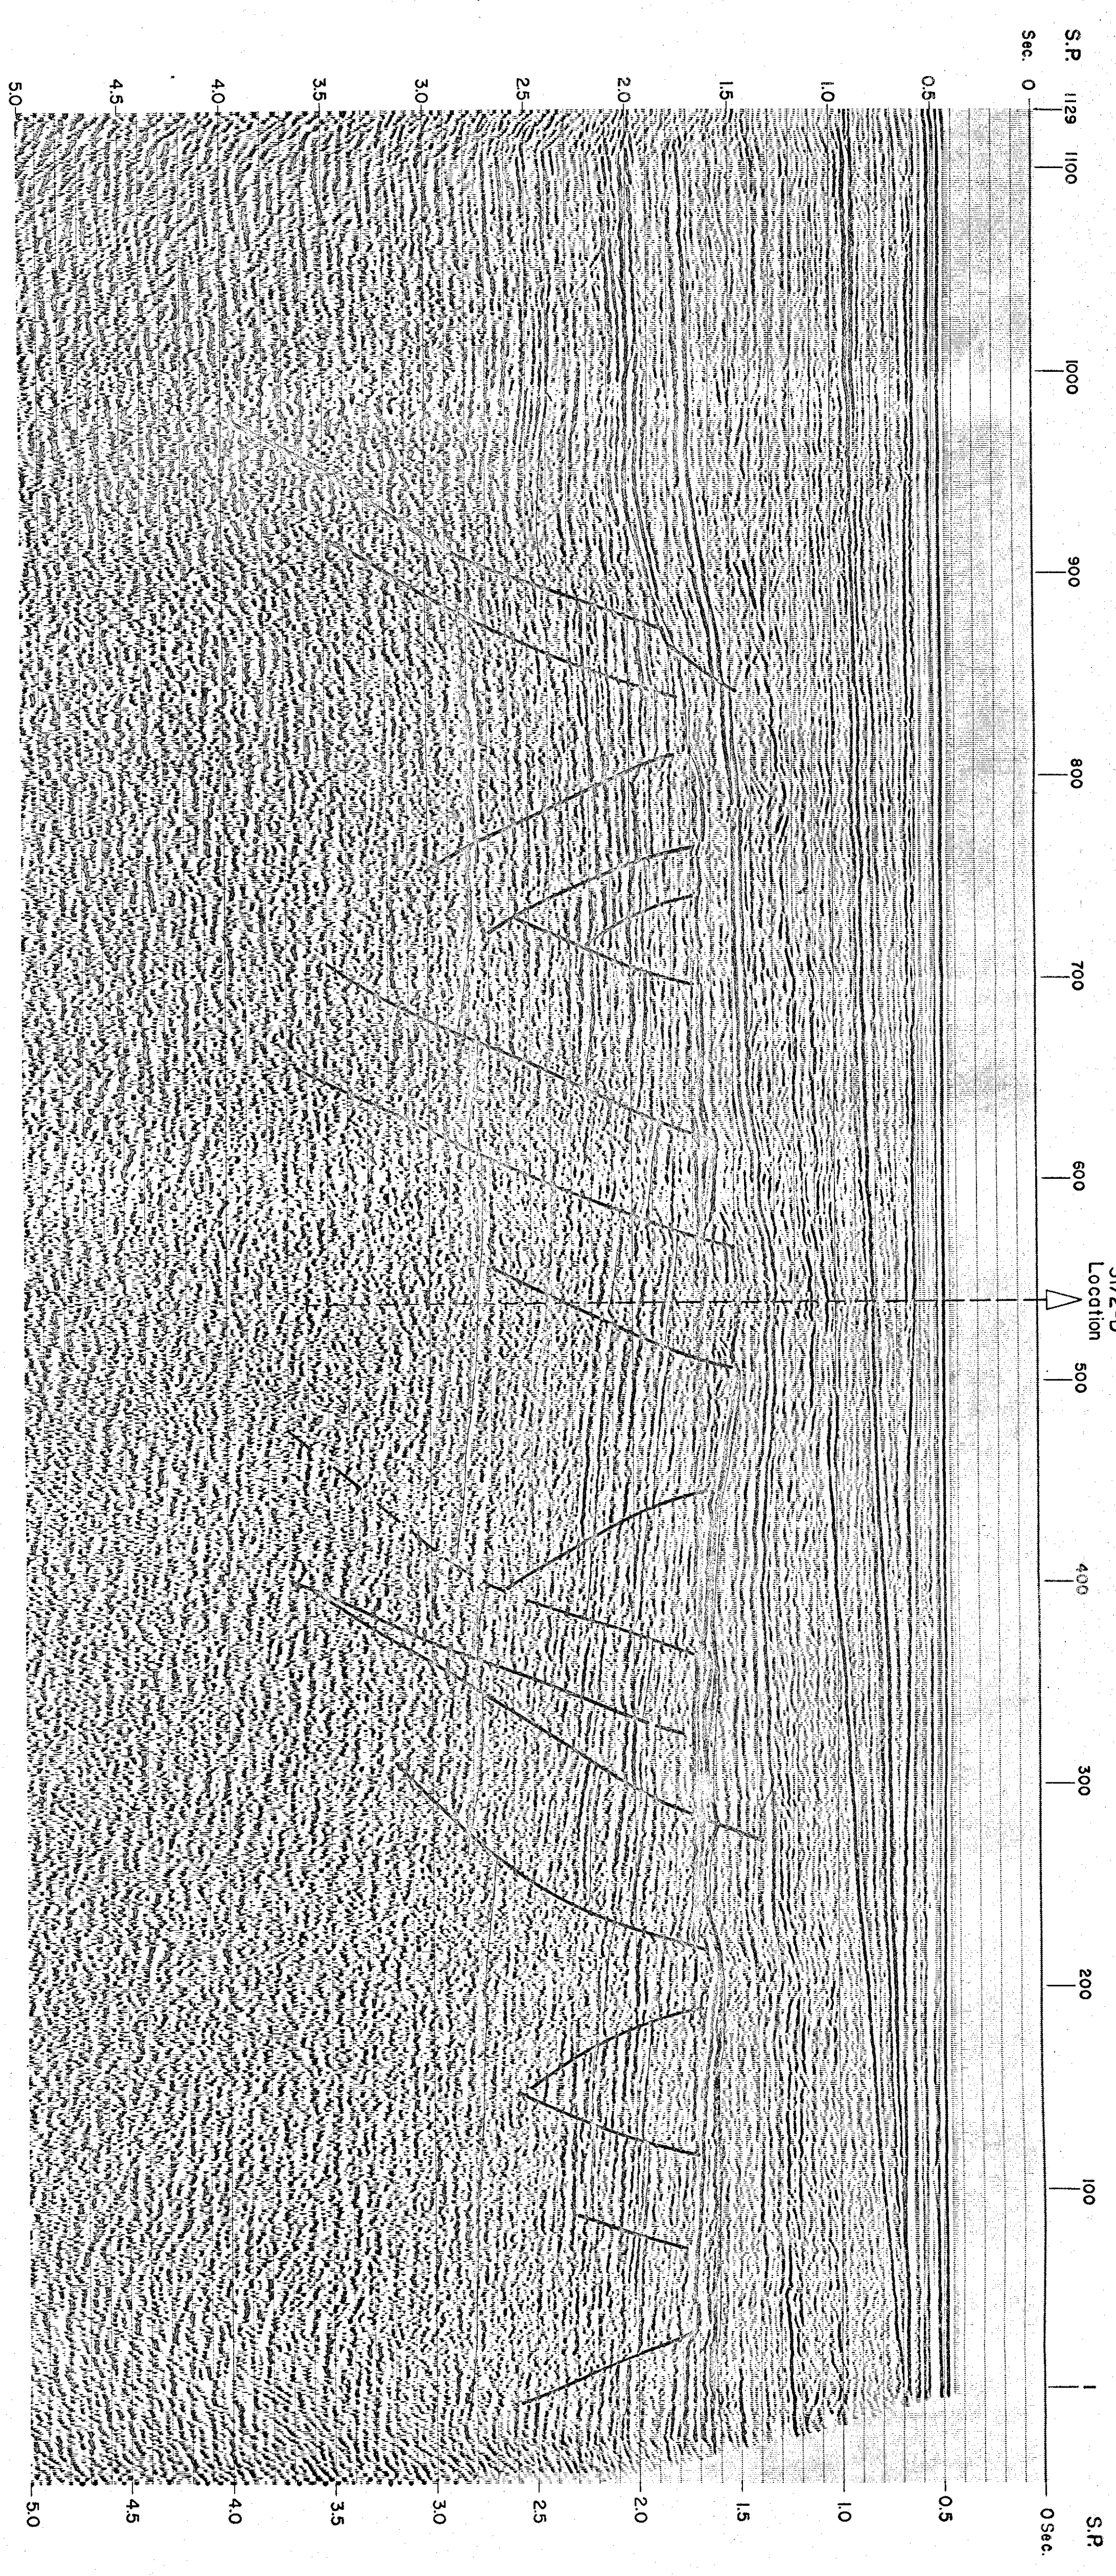

SW

NW

LINE 79406

a.s. Norske Shell			
EXPLORATION & PRODUCTION FORMS			
BLOCK 31/2			
SEISMIC SECTION 79406			
ILLUSTRATING 'DEEP REFLECTIONS'			
AUTHOR: EMT/12	ENCL: 4	DATE: JANUARY 80	
REVISION NO: NSRP 79		DRAWN NO: 589/13	