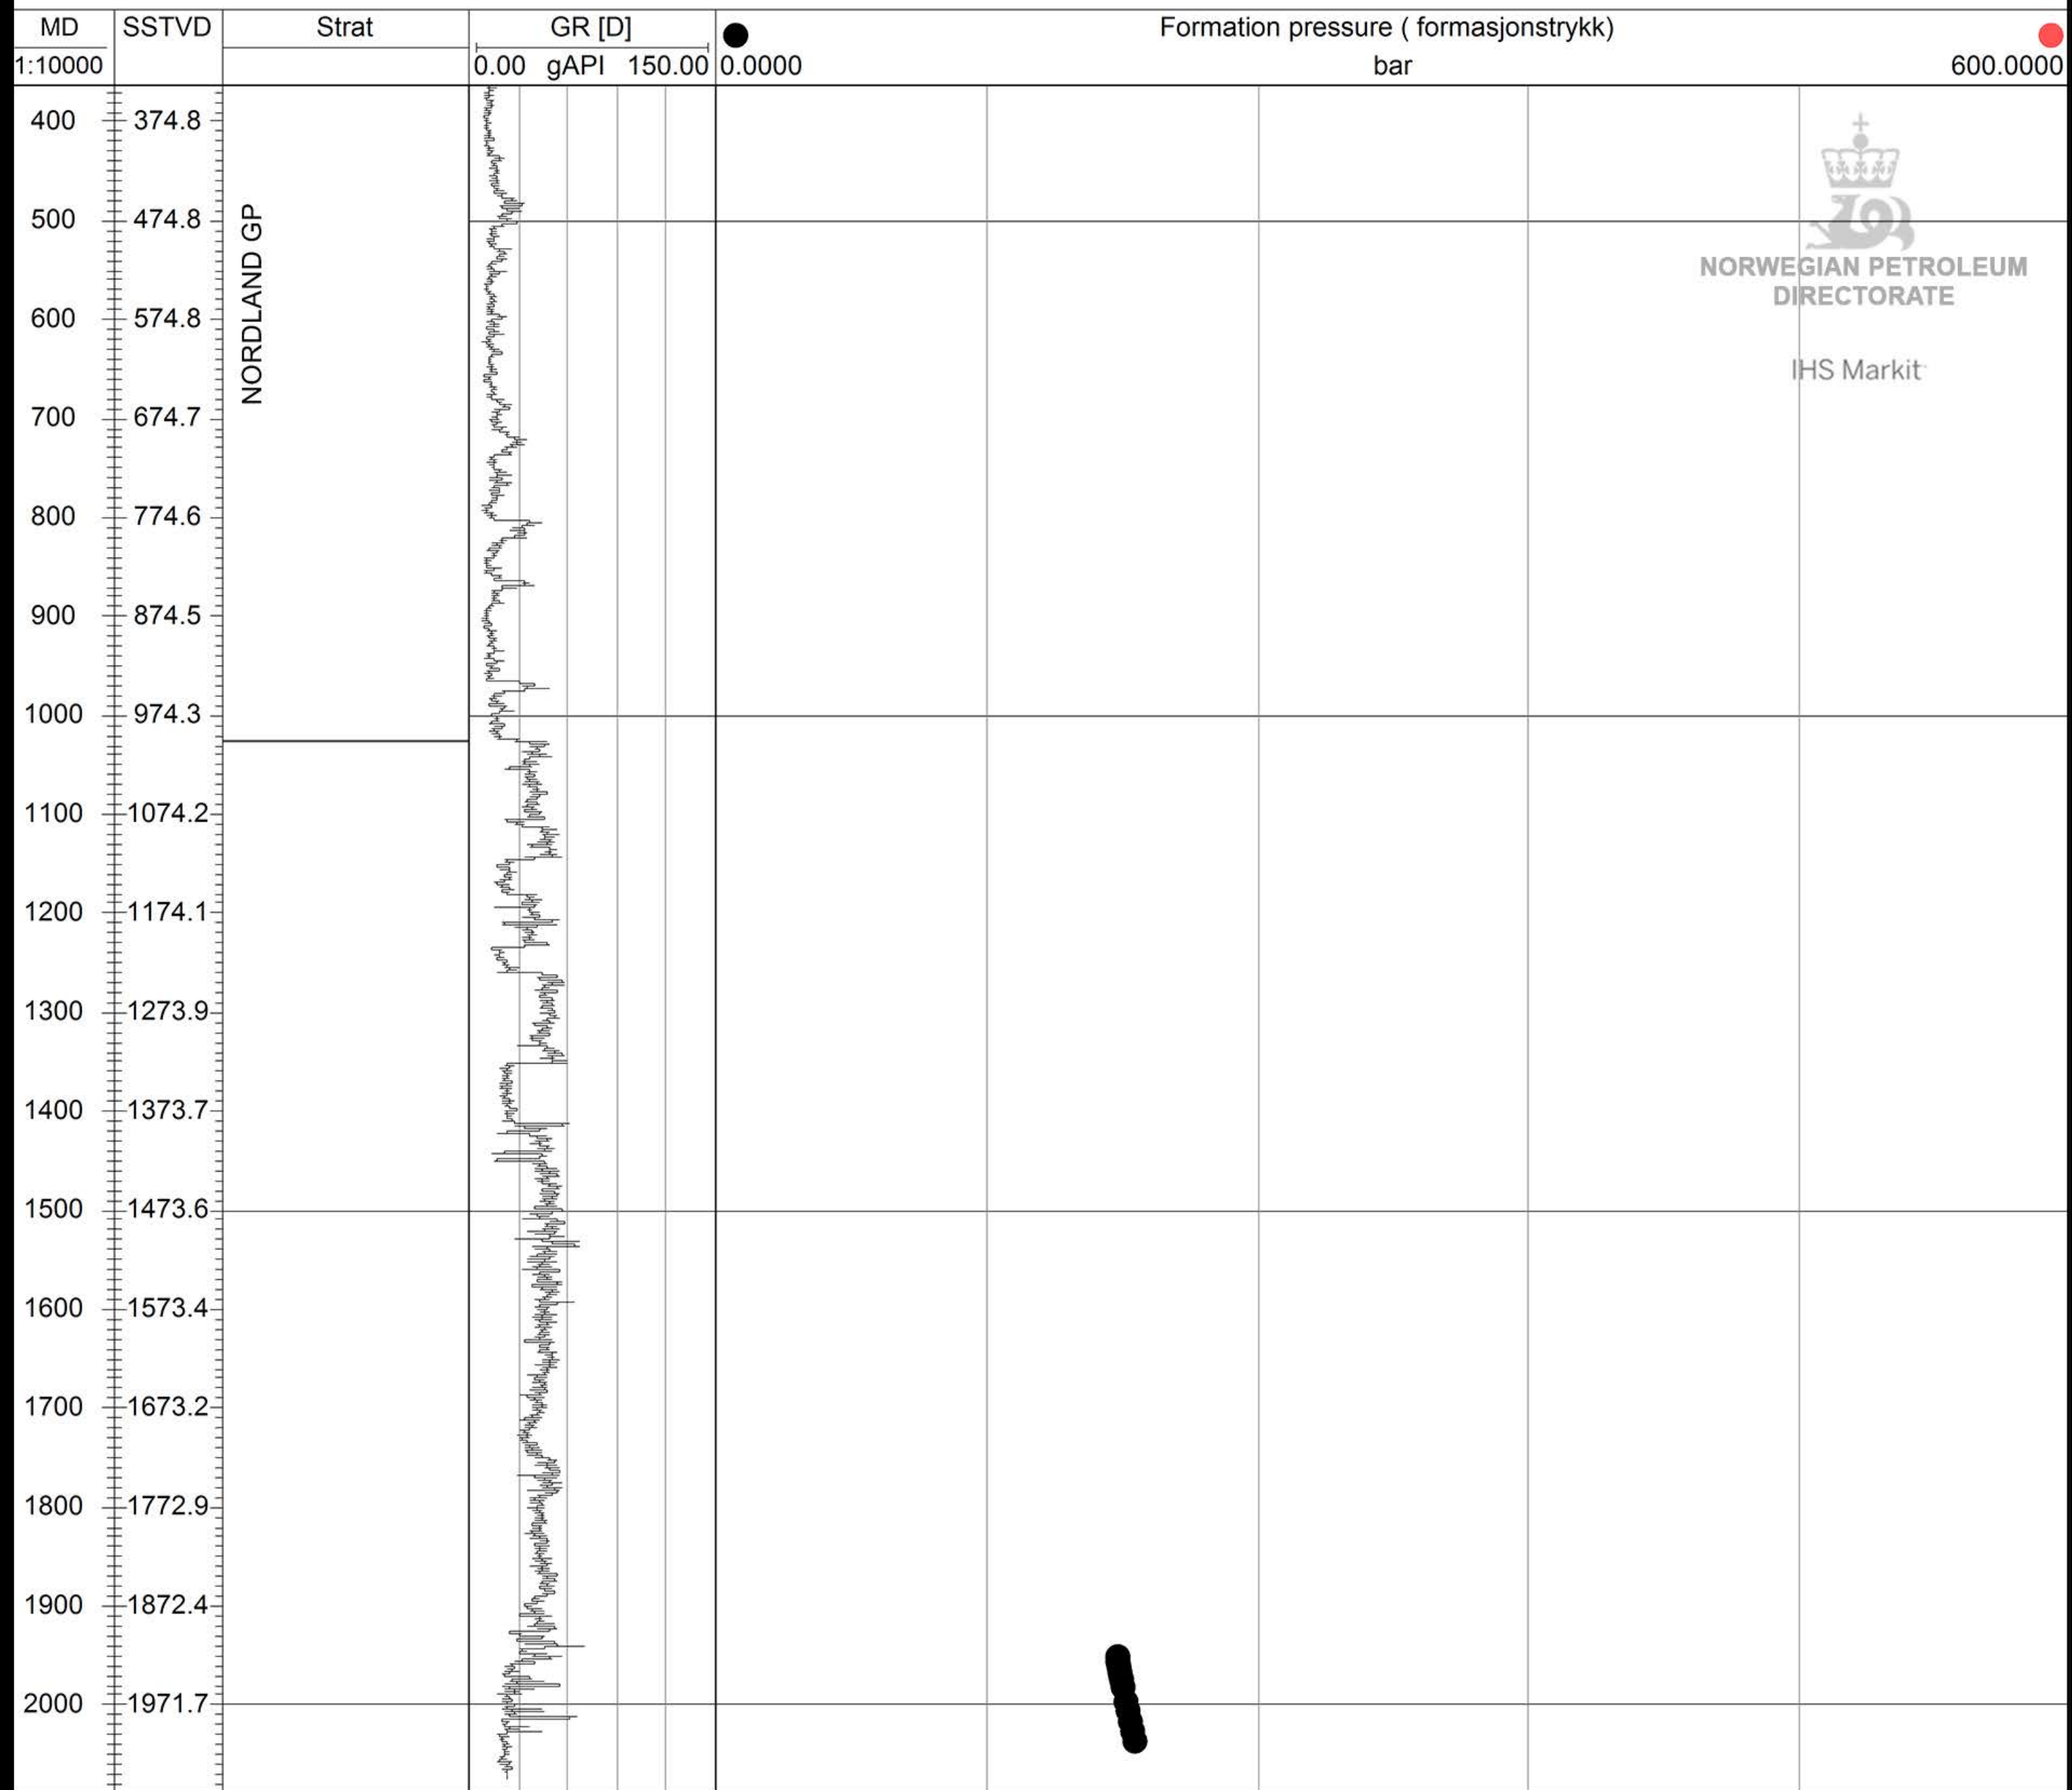

☀ 25/2-11

NORWEGIAN PETROLEUM
DIRECTORATE

IHS Markit