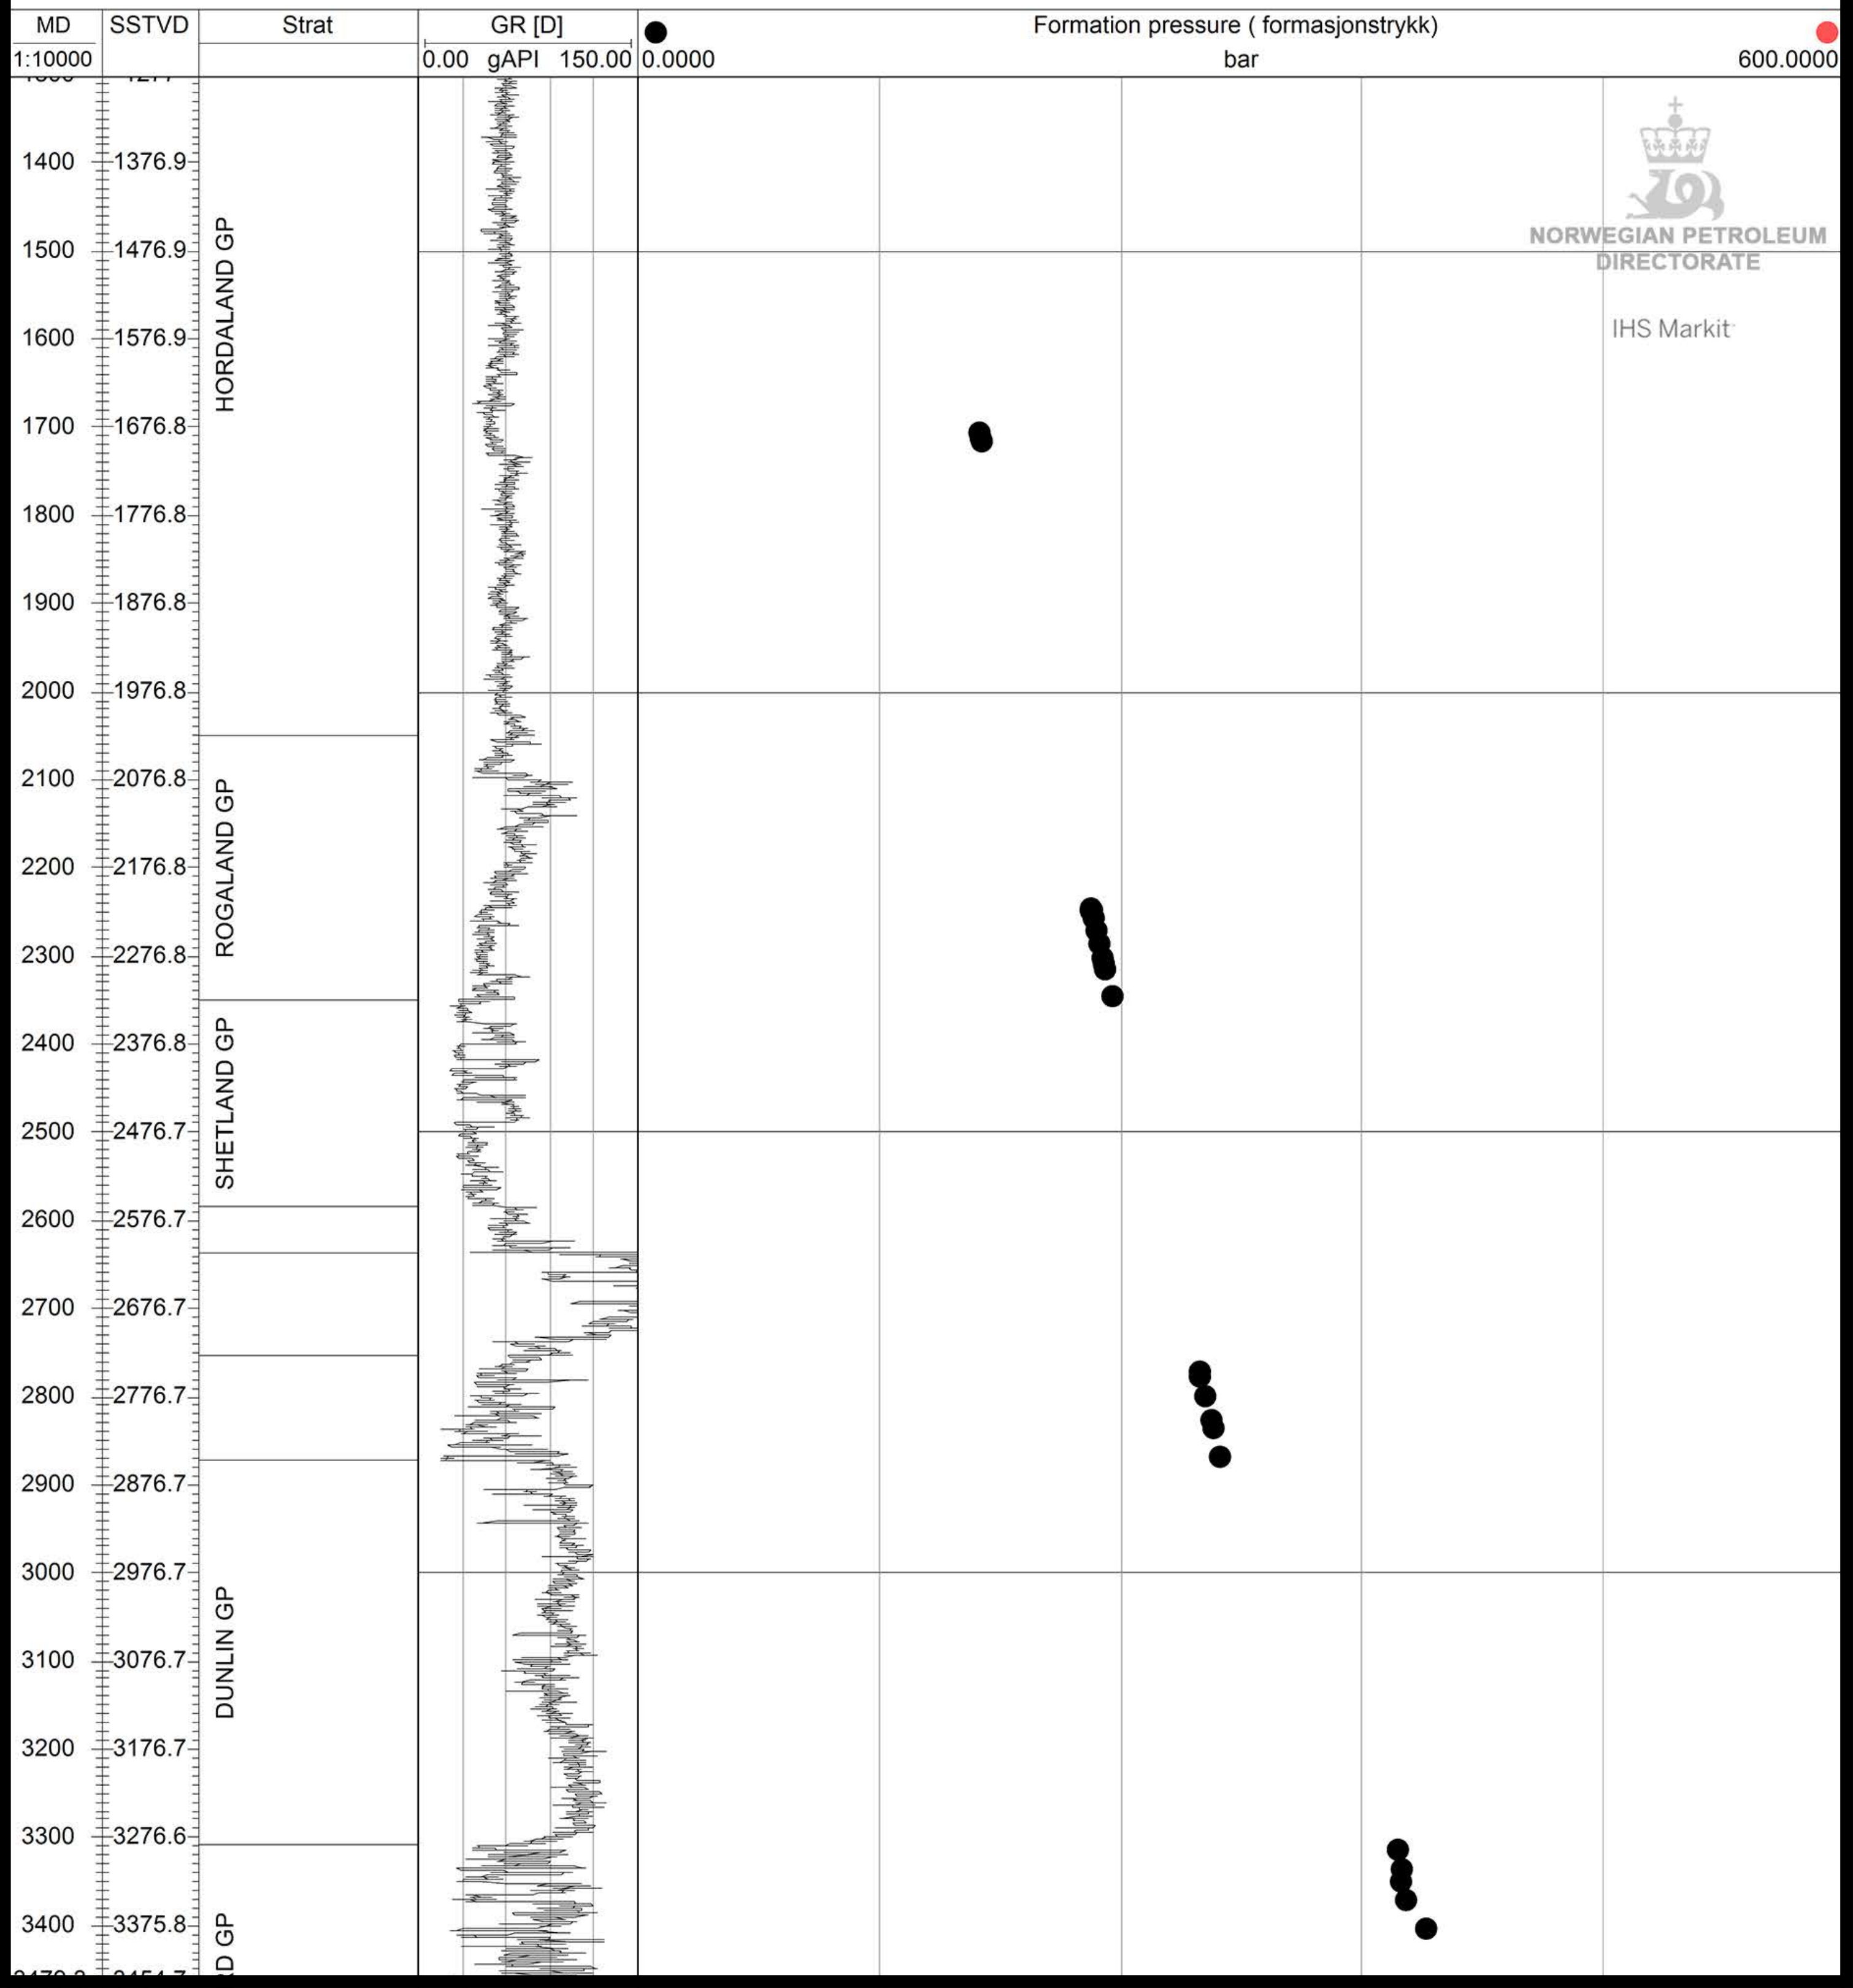

# 26/4-1

NORWEGIAN PETROLEUM  
DIRECTORATE

IHS Markit