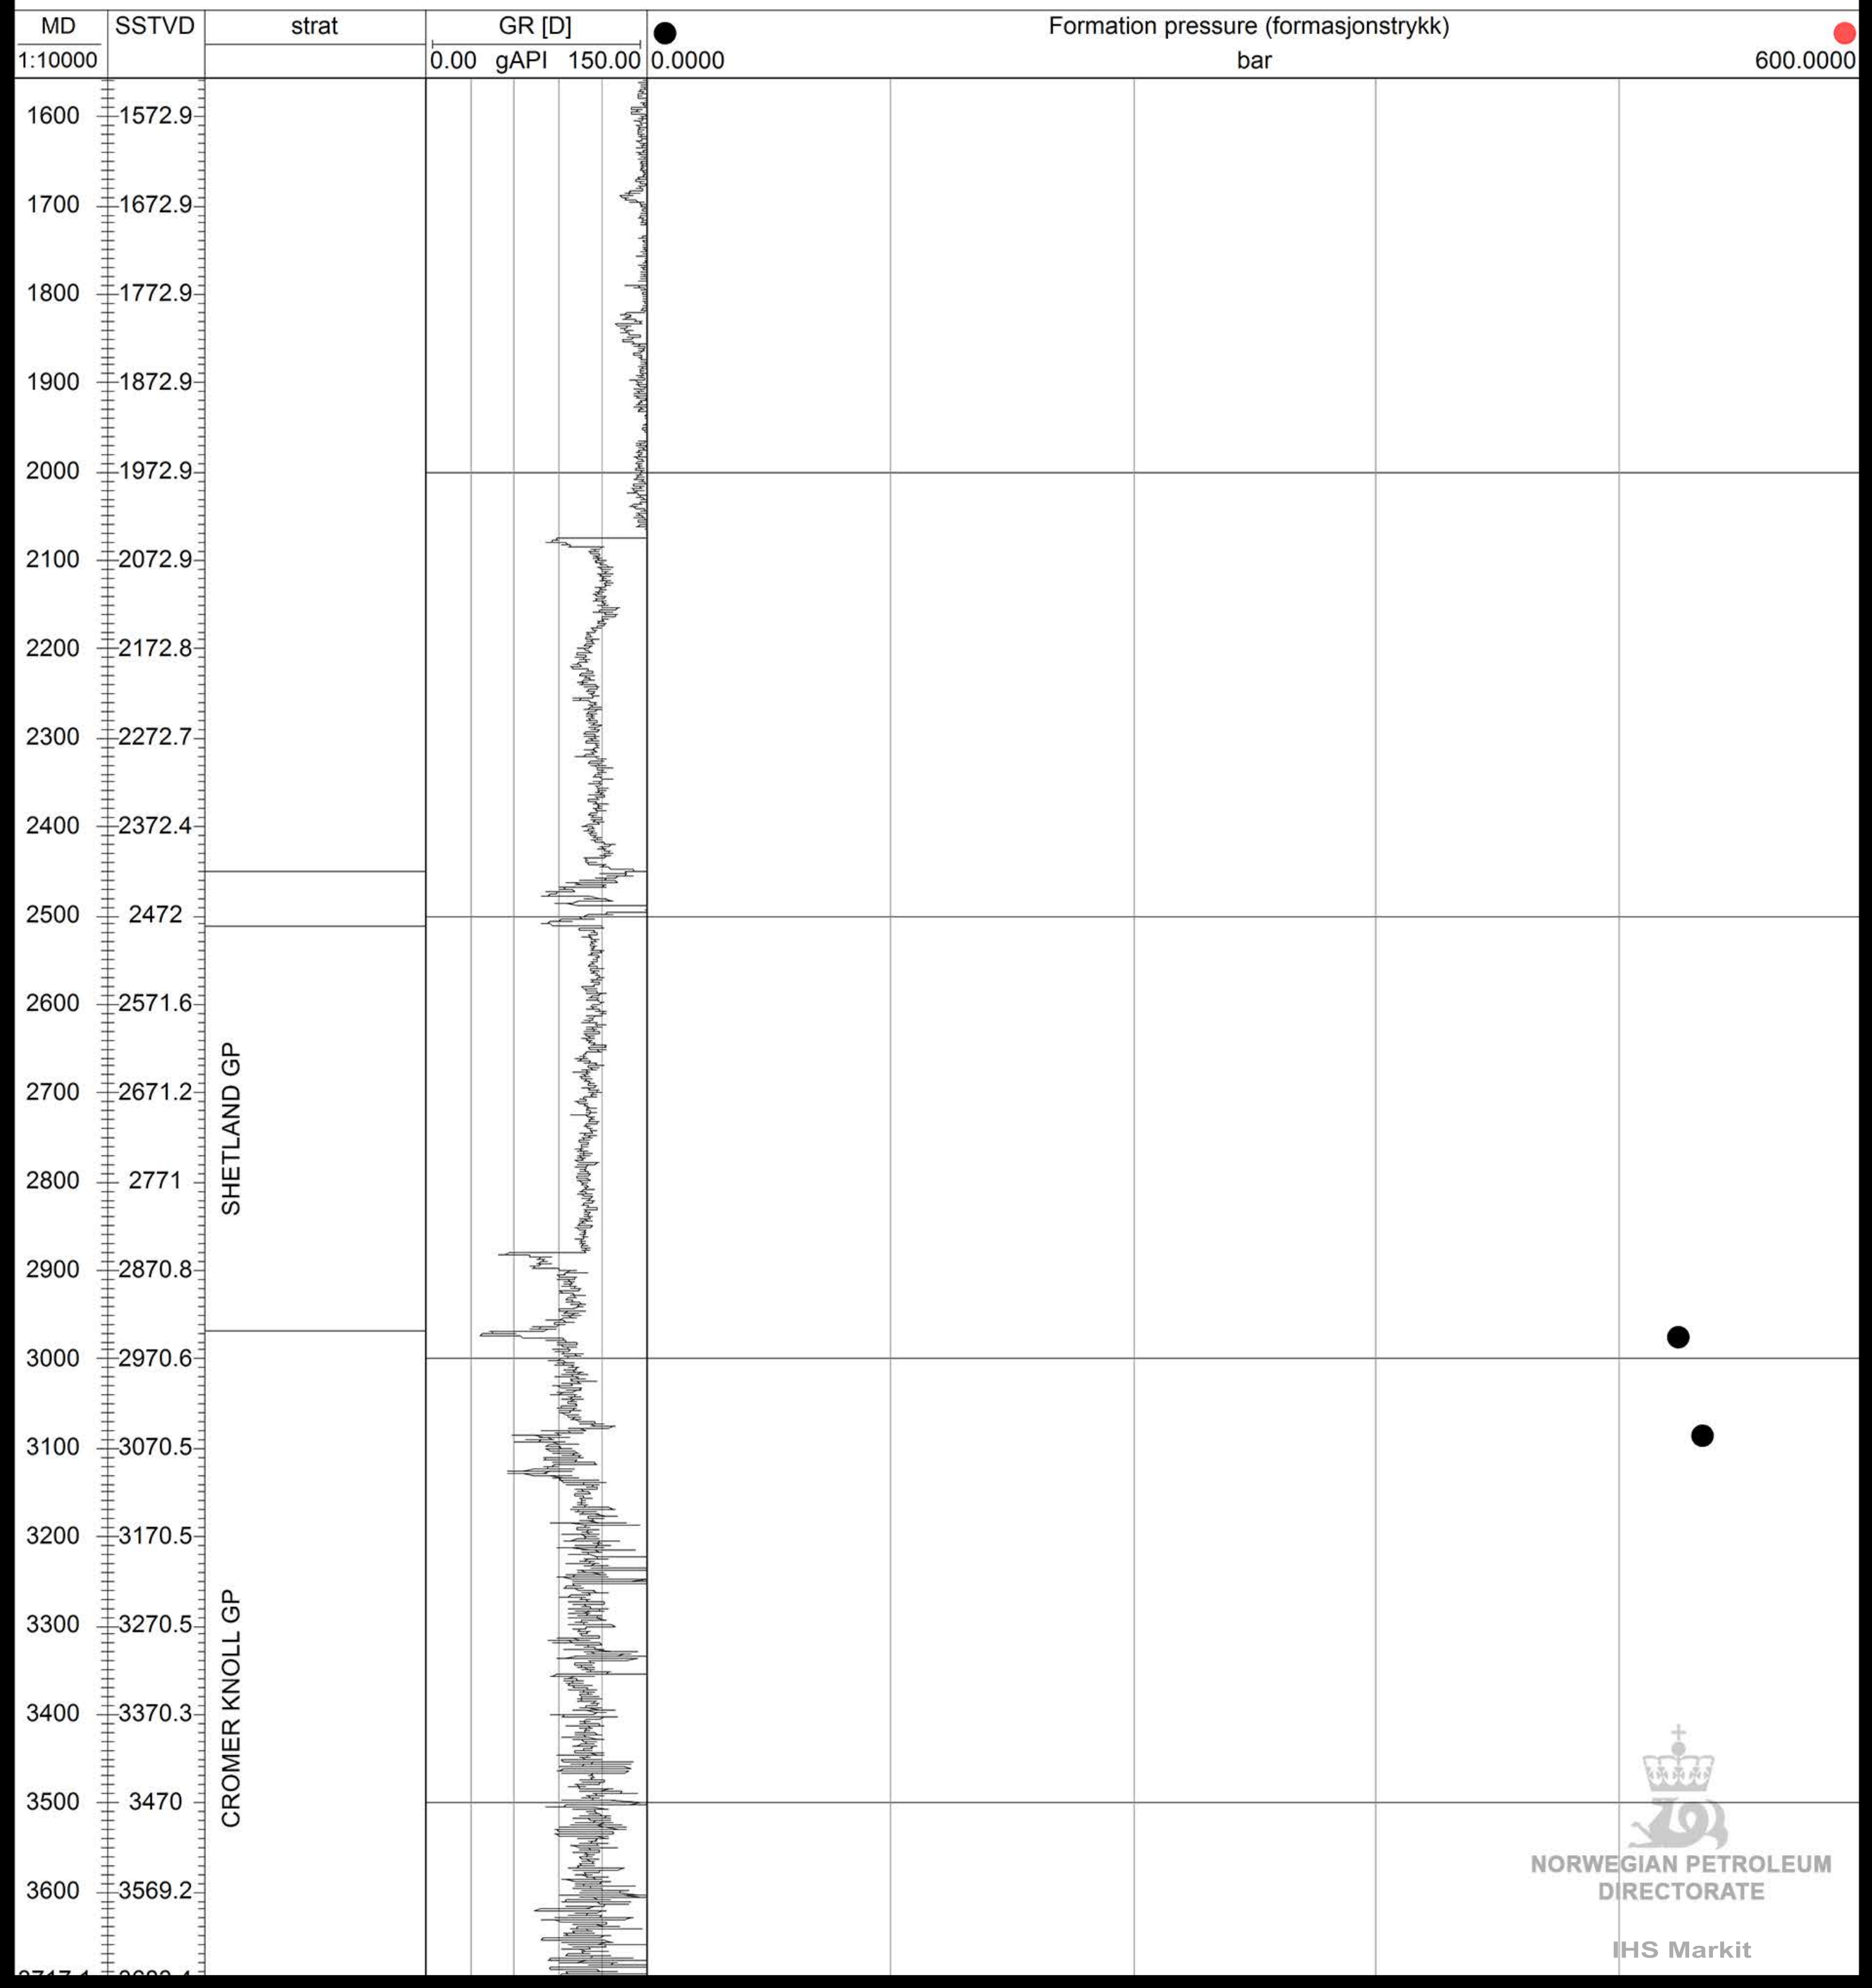

# 6607/5-1

NORWEGIAN PETROLEUM  
DIRECTORATE

IHS Markit