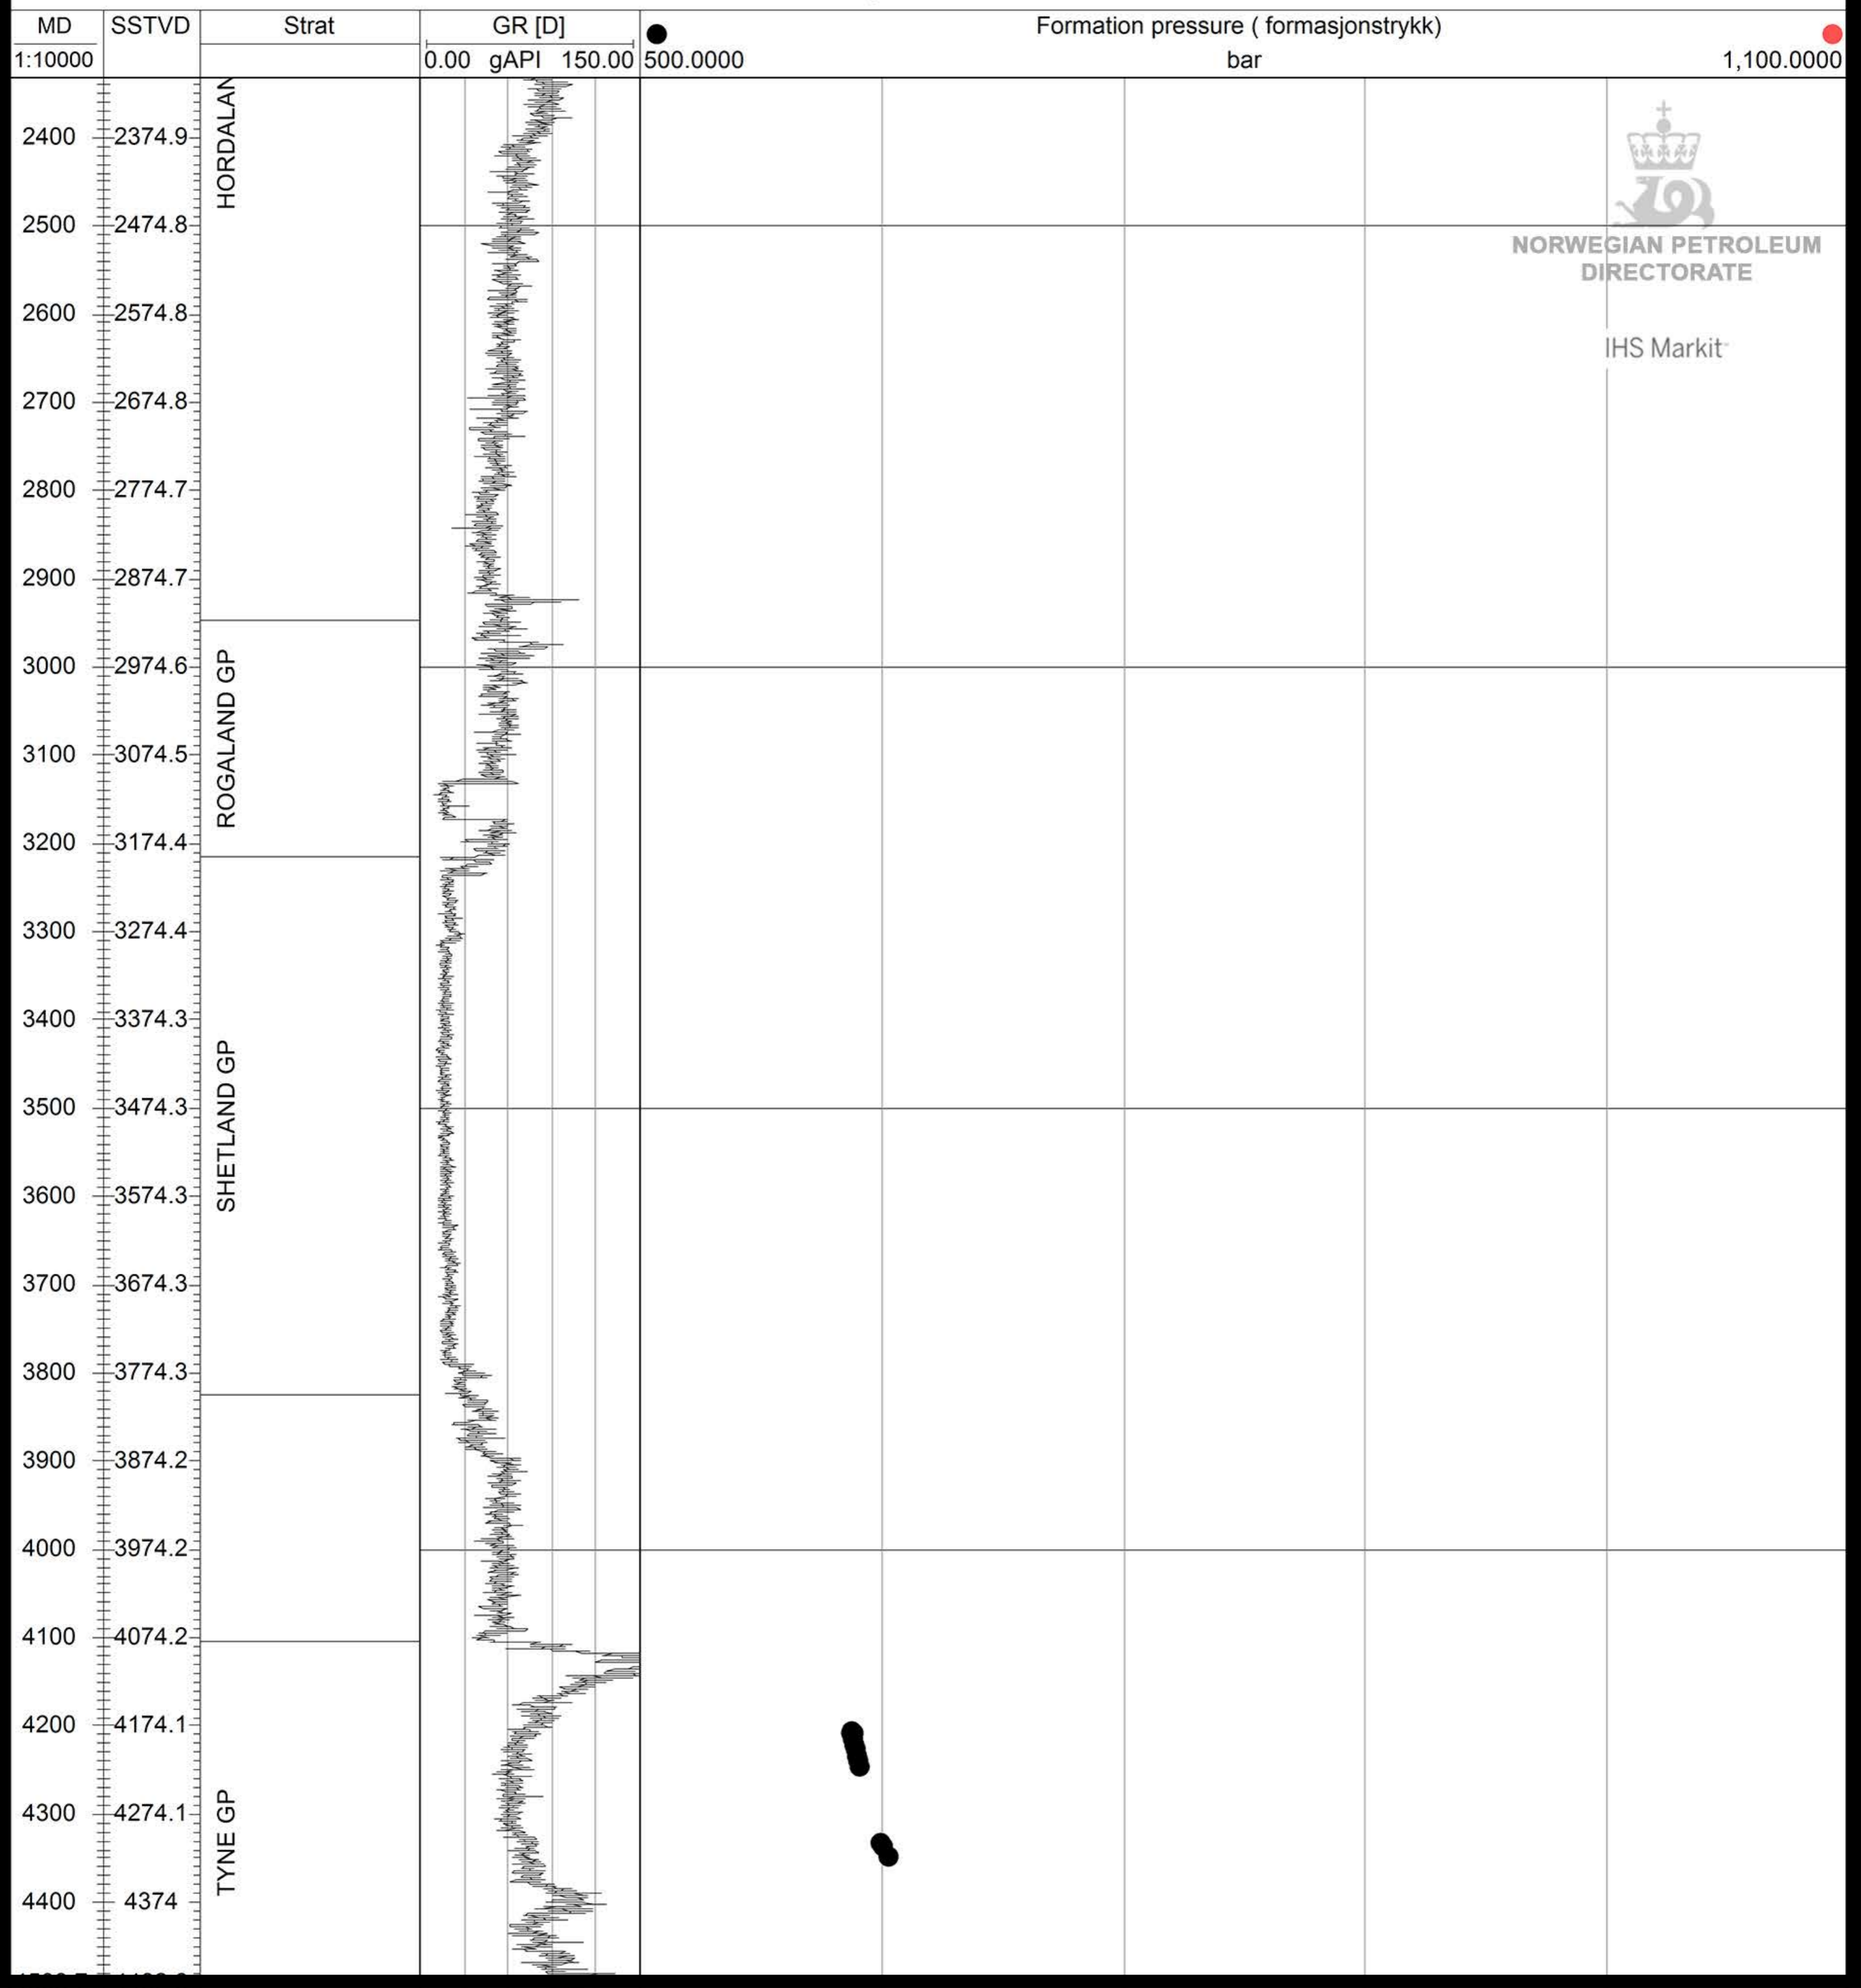

# 2/1-6

NORWEGIAN PETROLEUM  
DIRECTORATE

IHS Markit