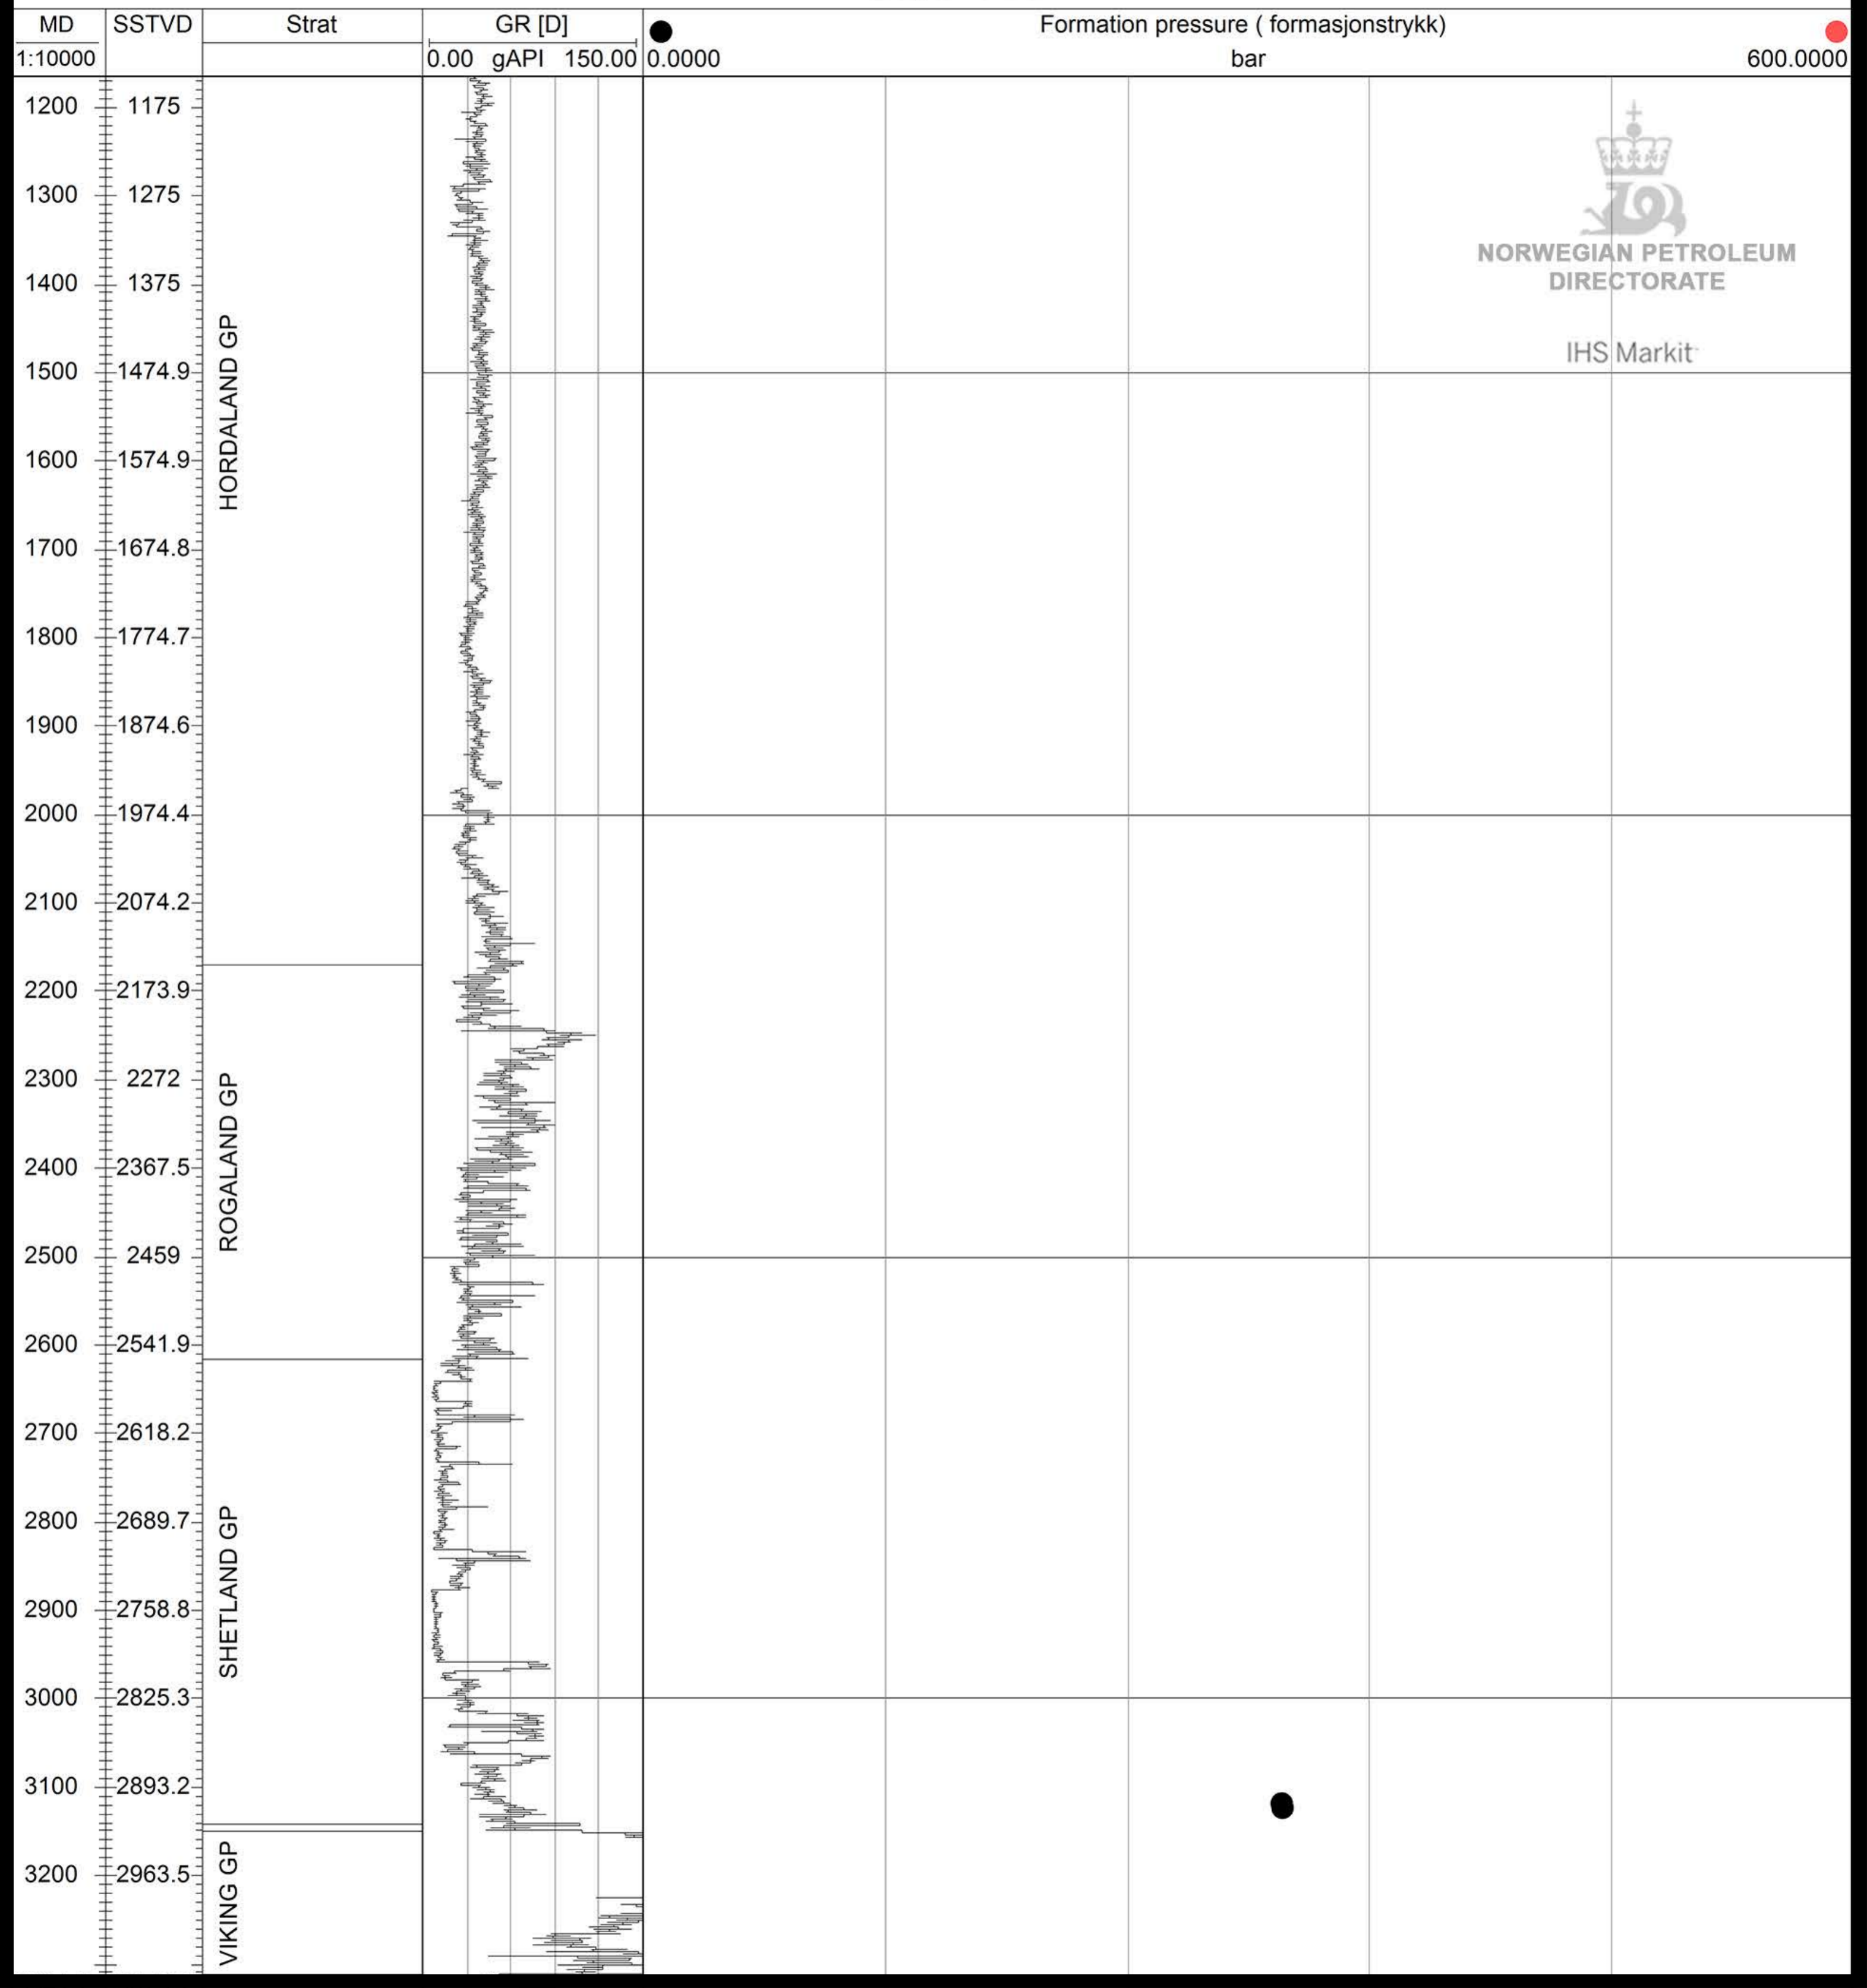

# ● 25/5-1 A

NORWEGIAN PETROLEUM  
DIRECTORATE

IHS Markit