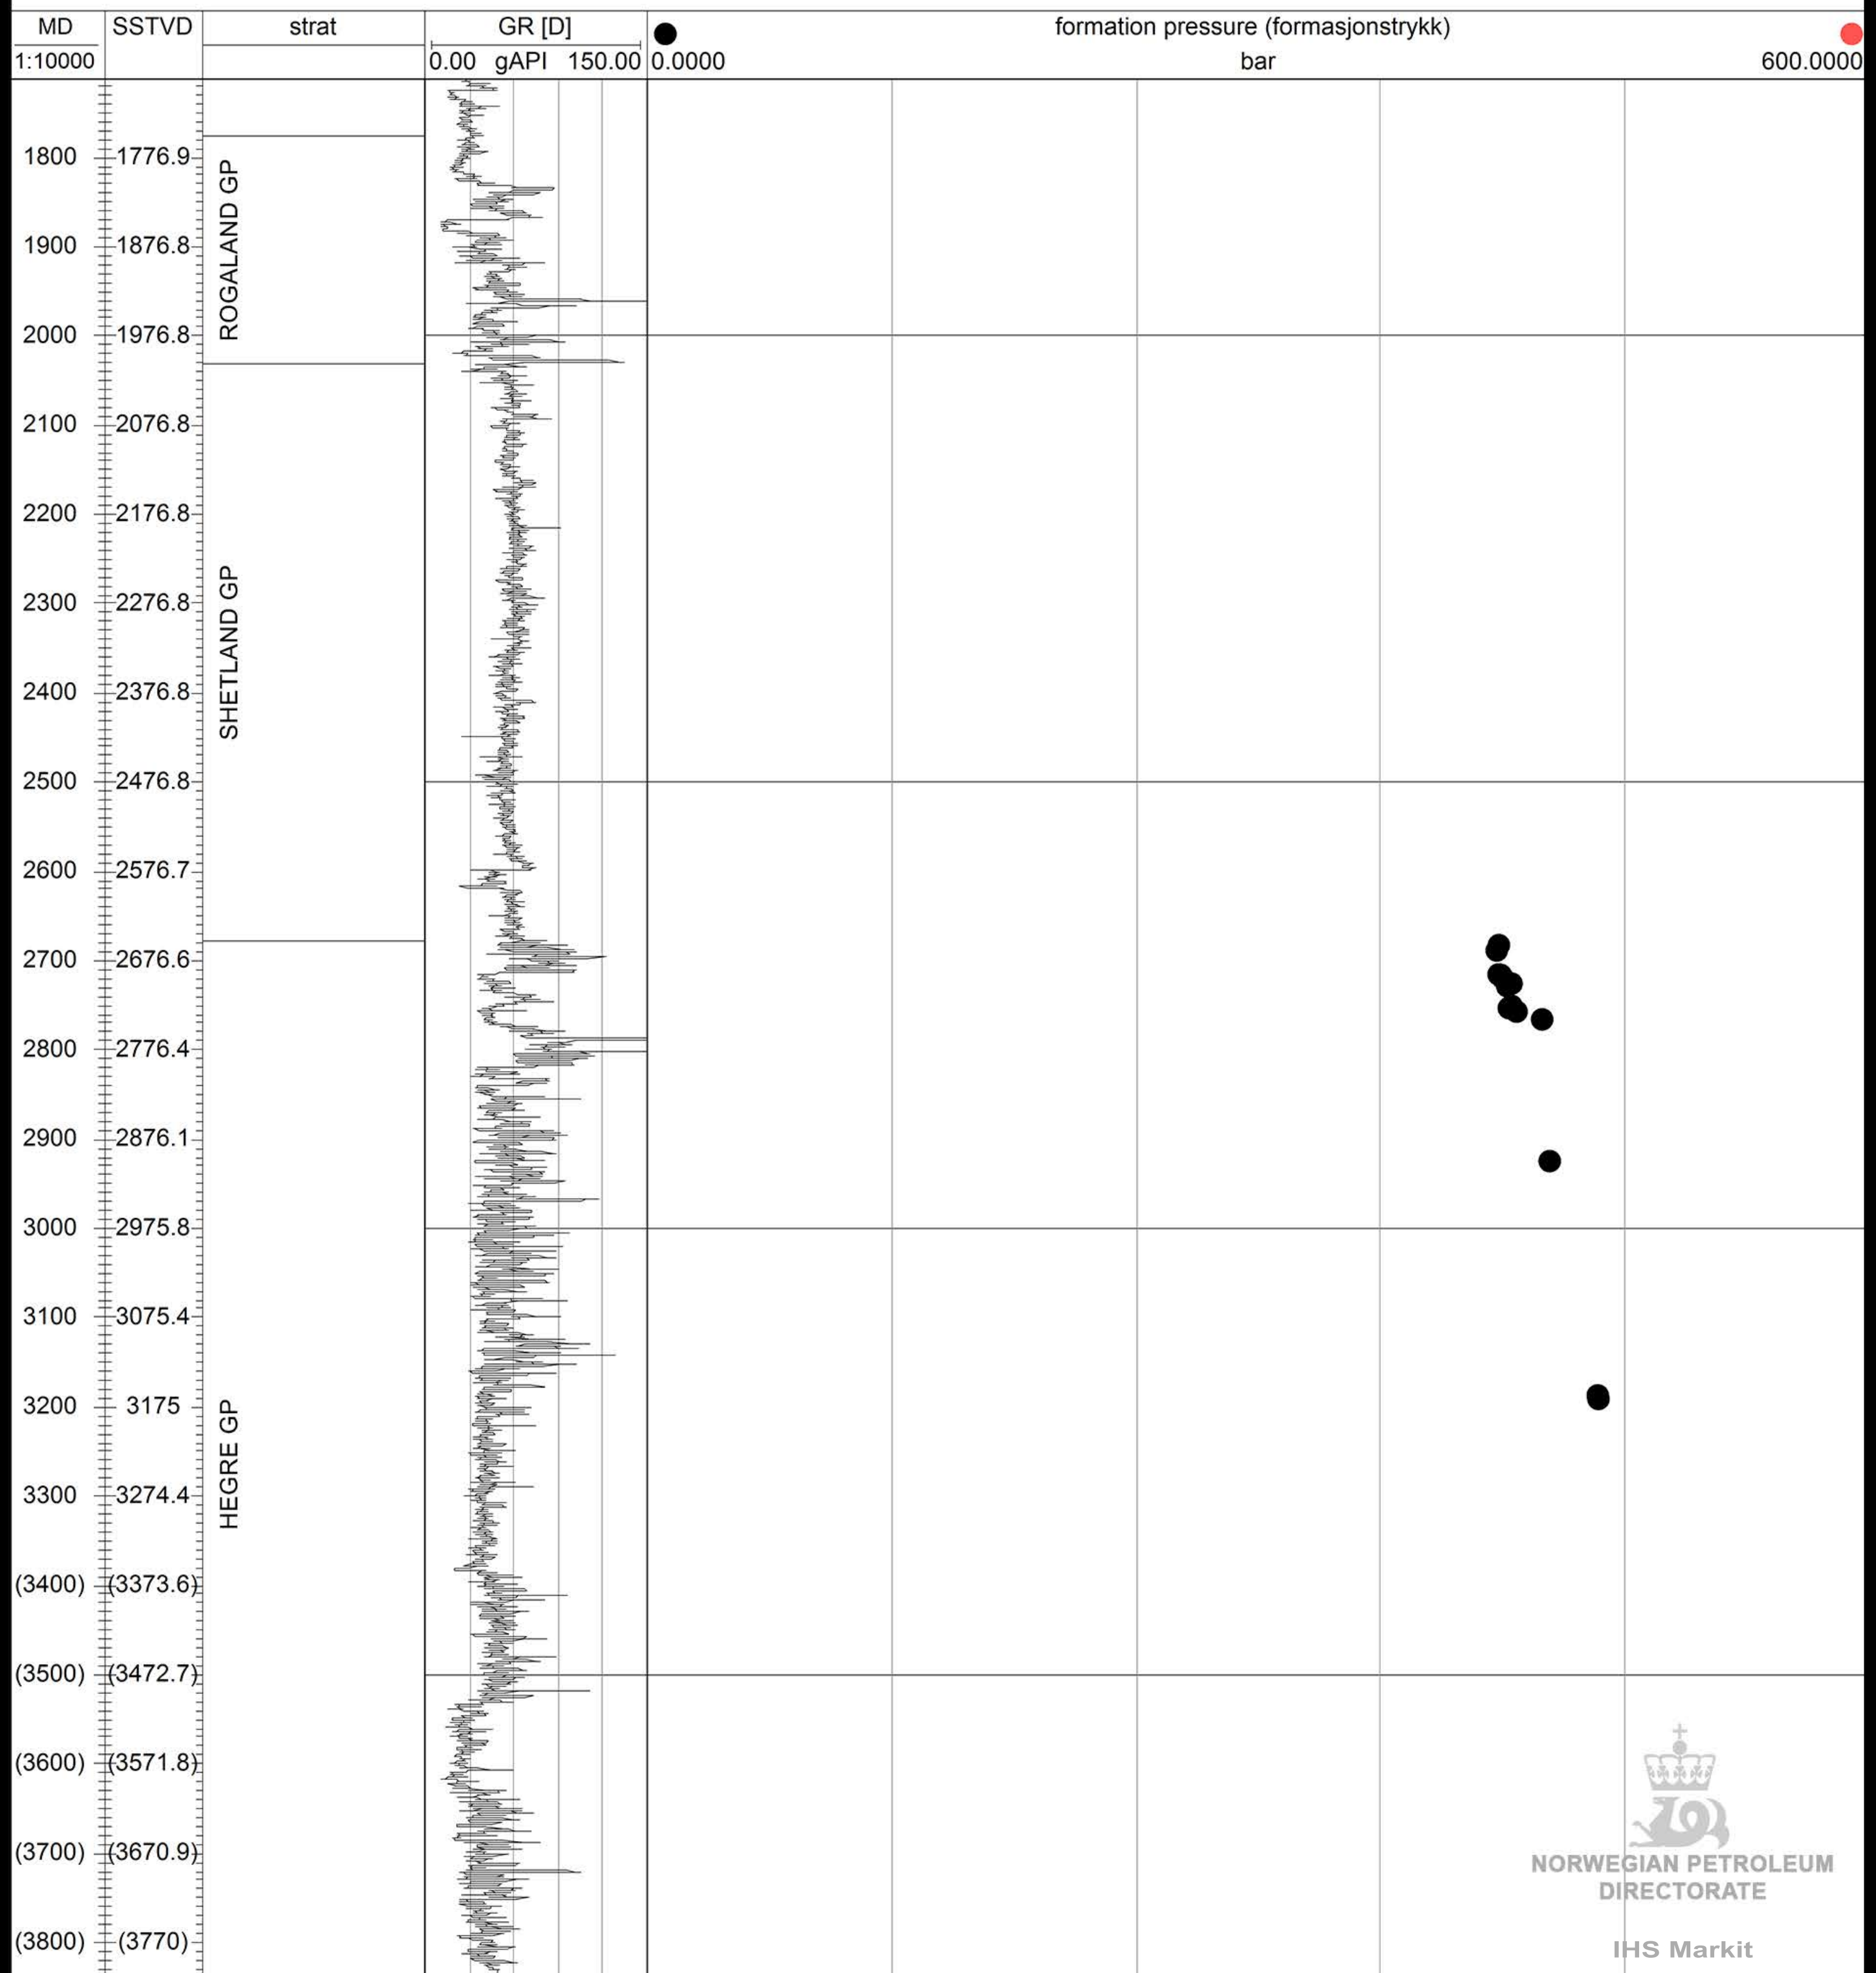

# ● 6201/11-1

NORWEGIAN PETROLEUM  
DIRECTORATE

IHS Markit