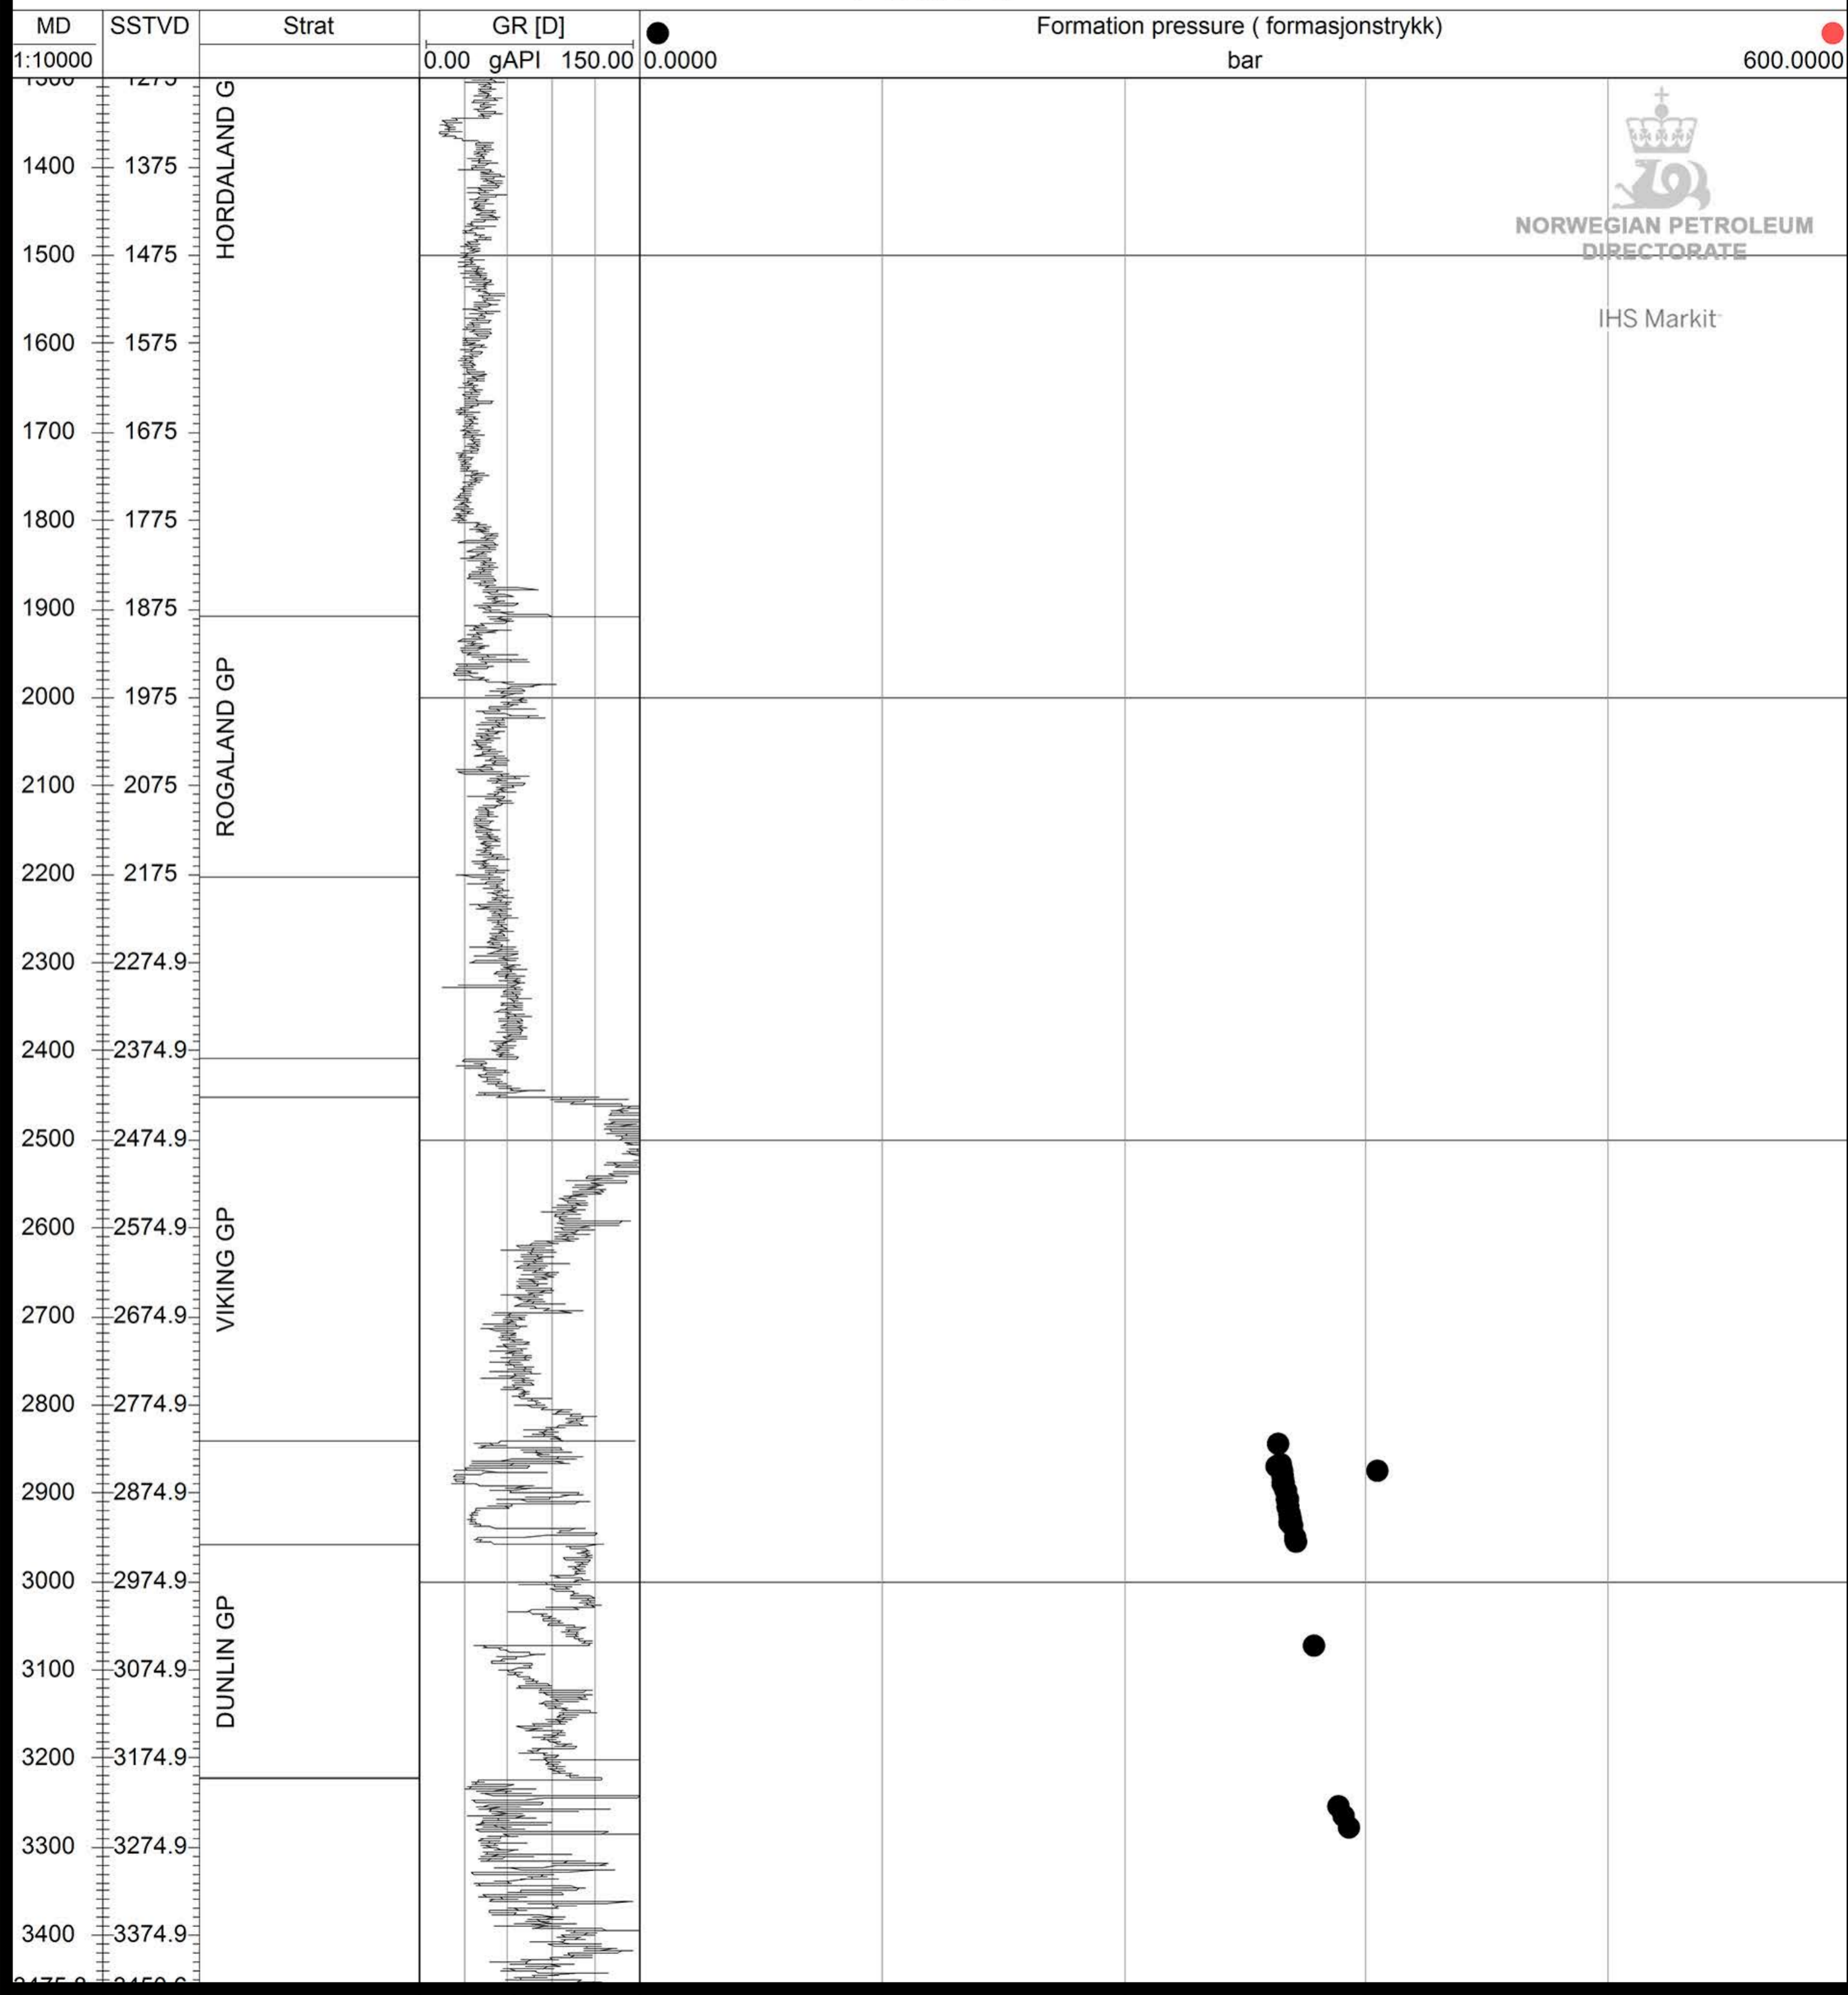

# ● 30/6-5

NORWEGIAN PETROLEUM  
DIRECTORATE

IHS Markit