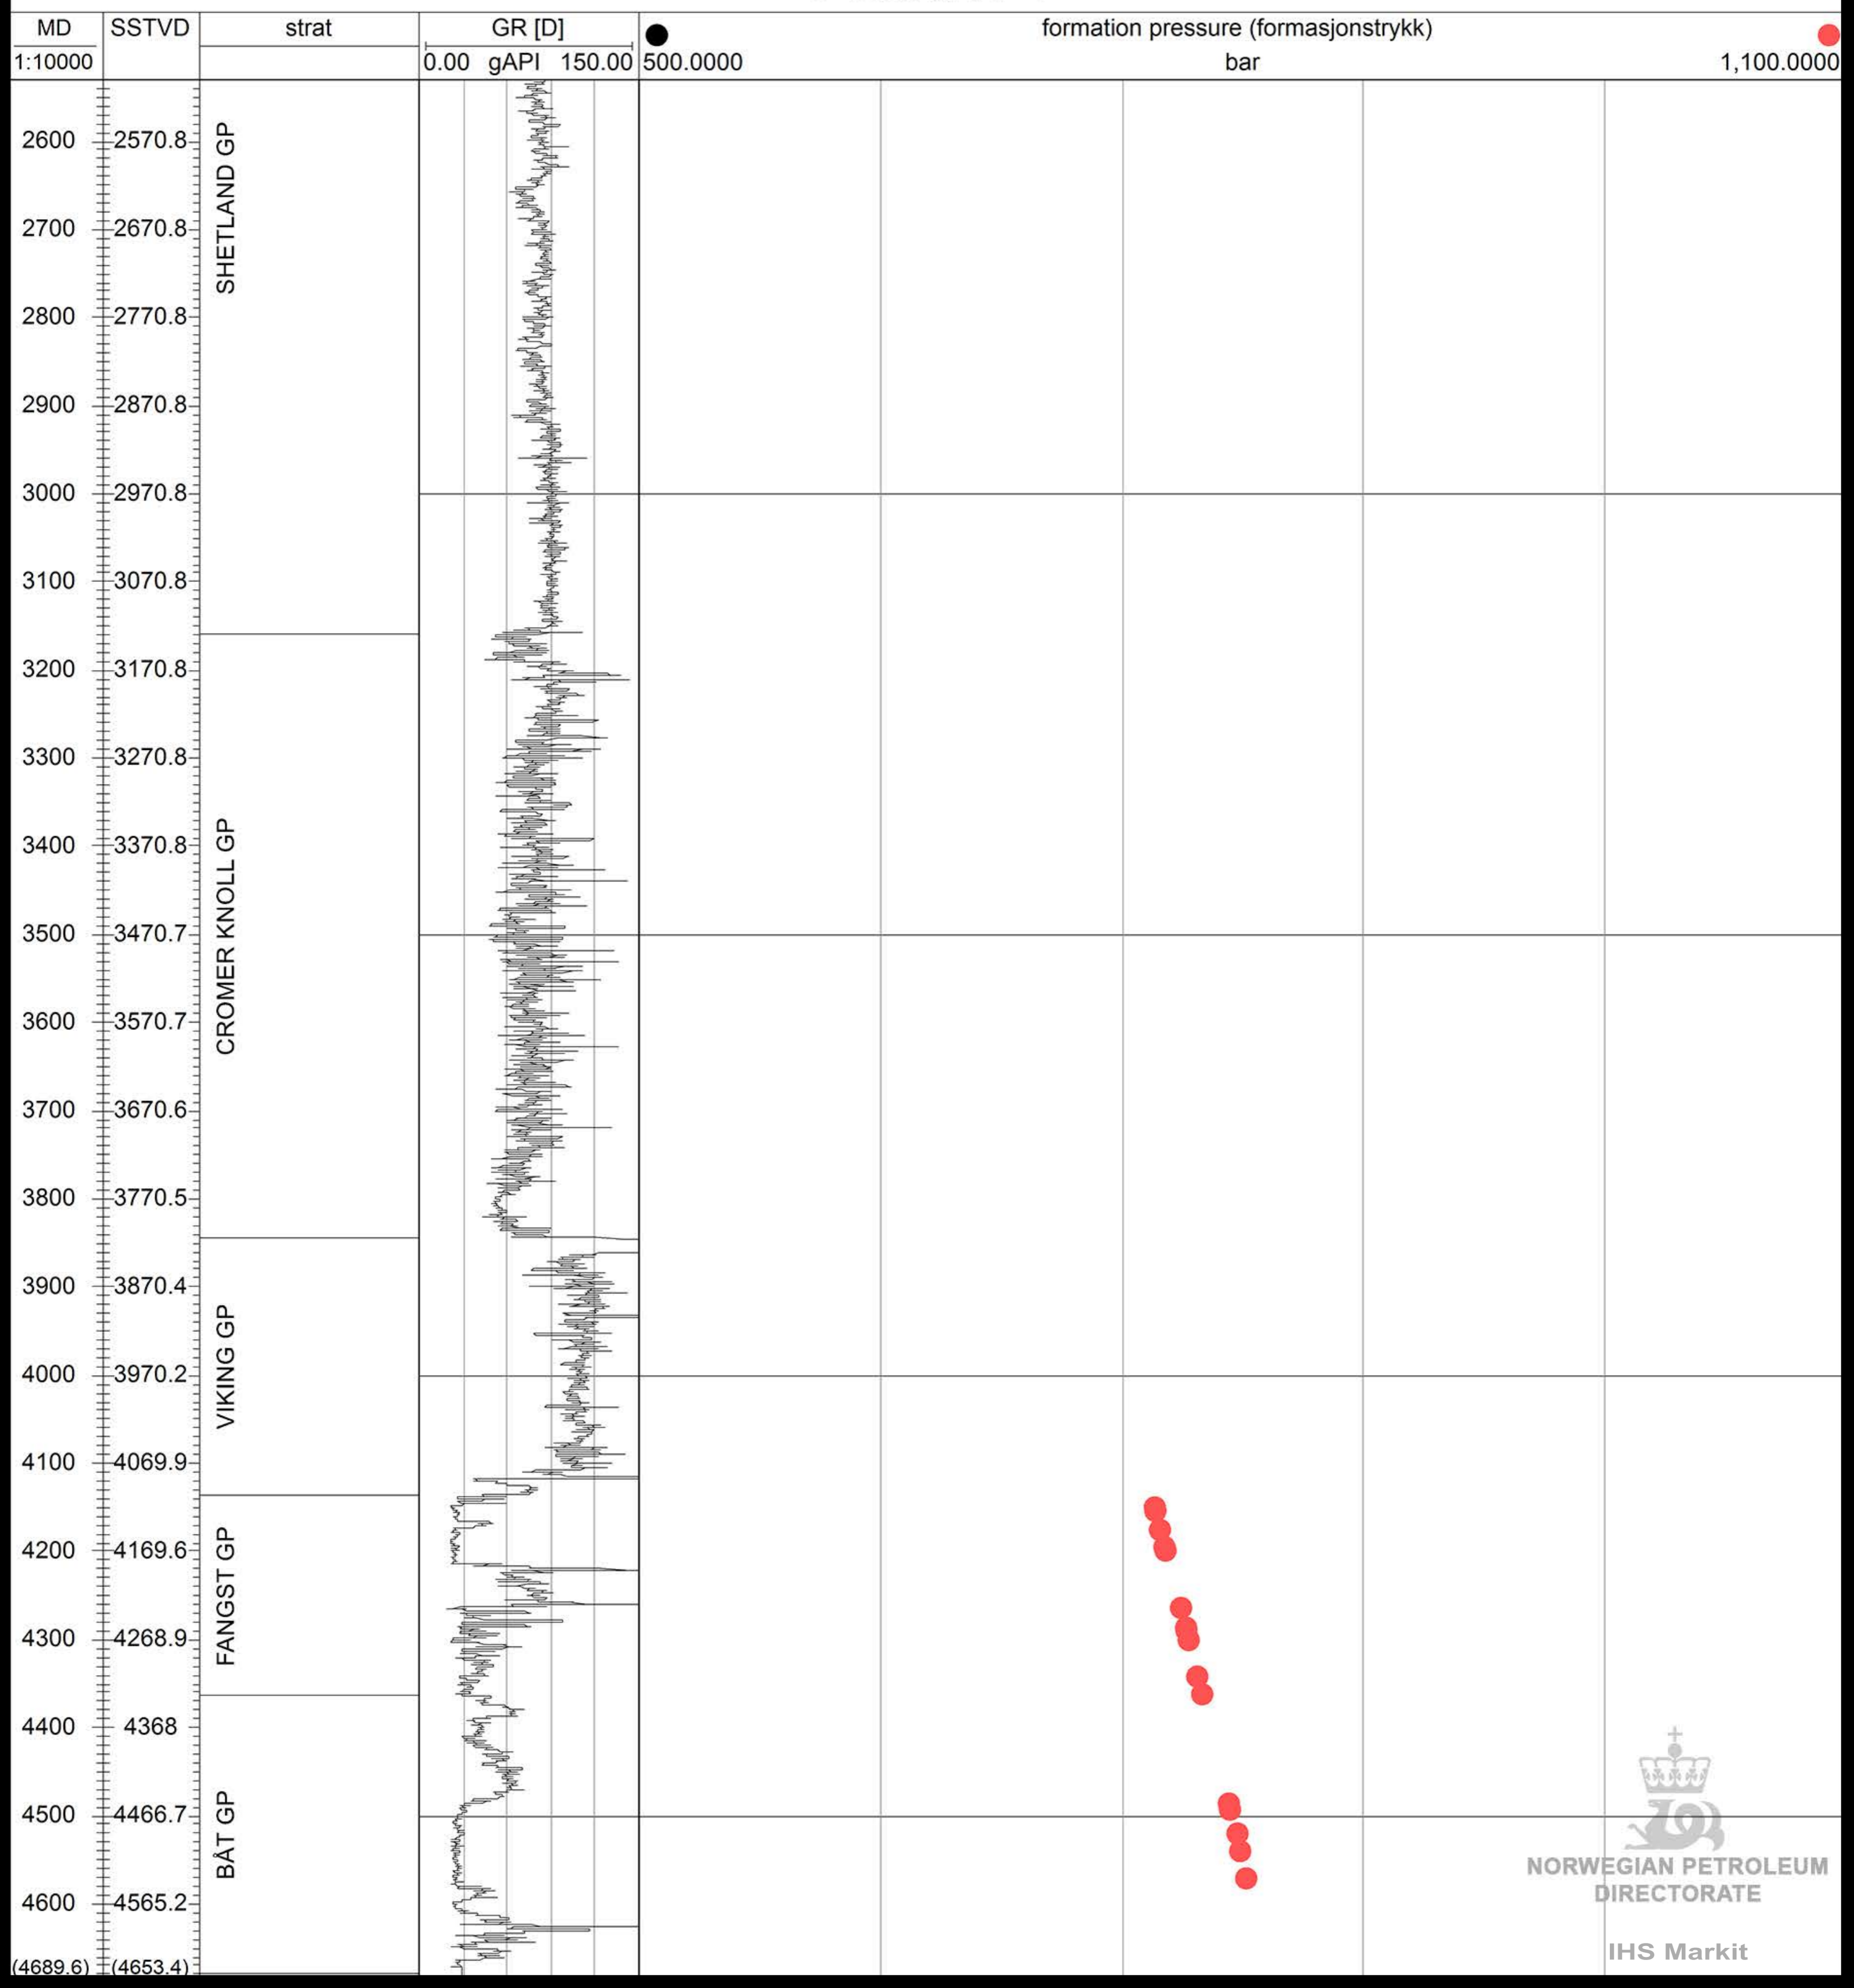

# 📍 6506/11-1

NORWEGIAN PETROLEUM  
DIRECTORATE

IHS Markit