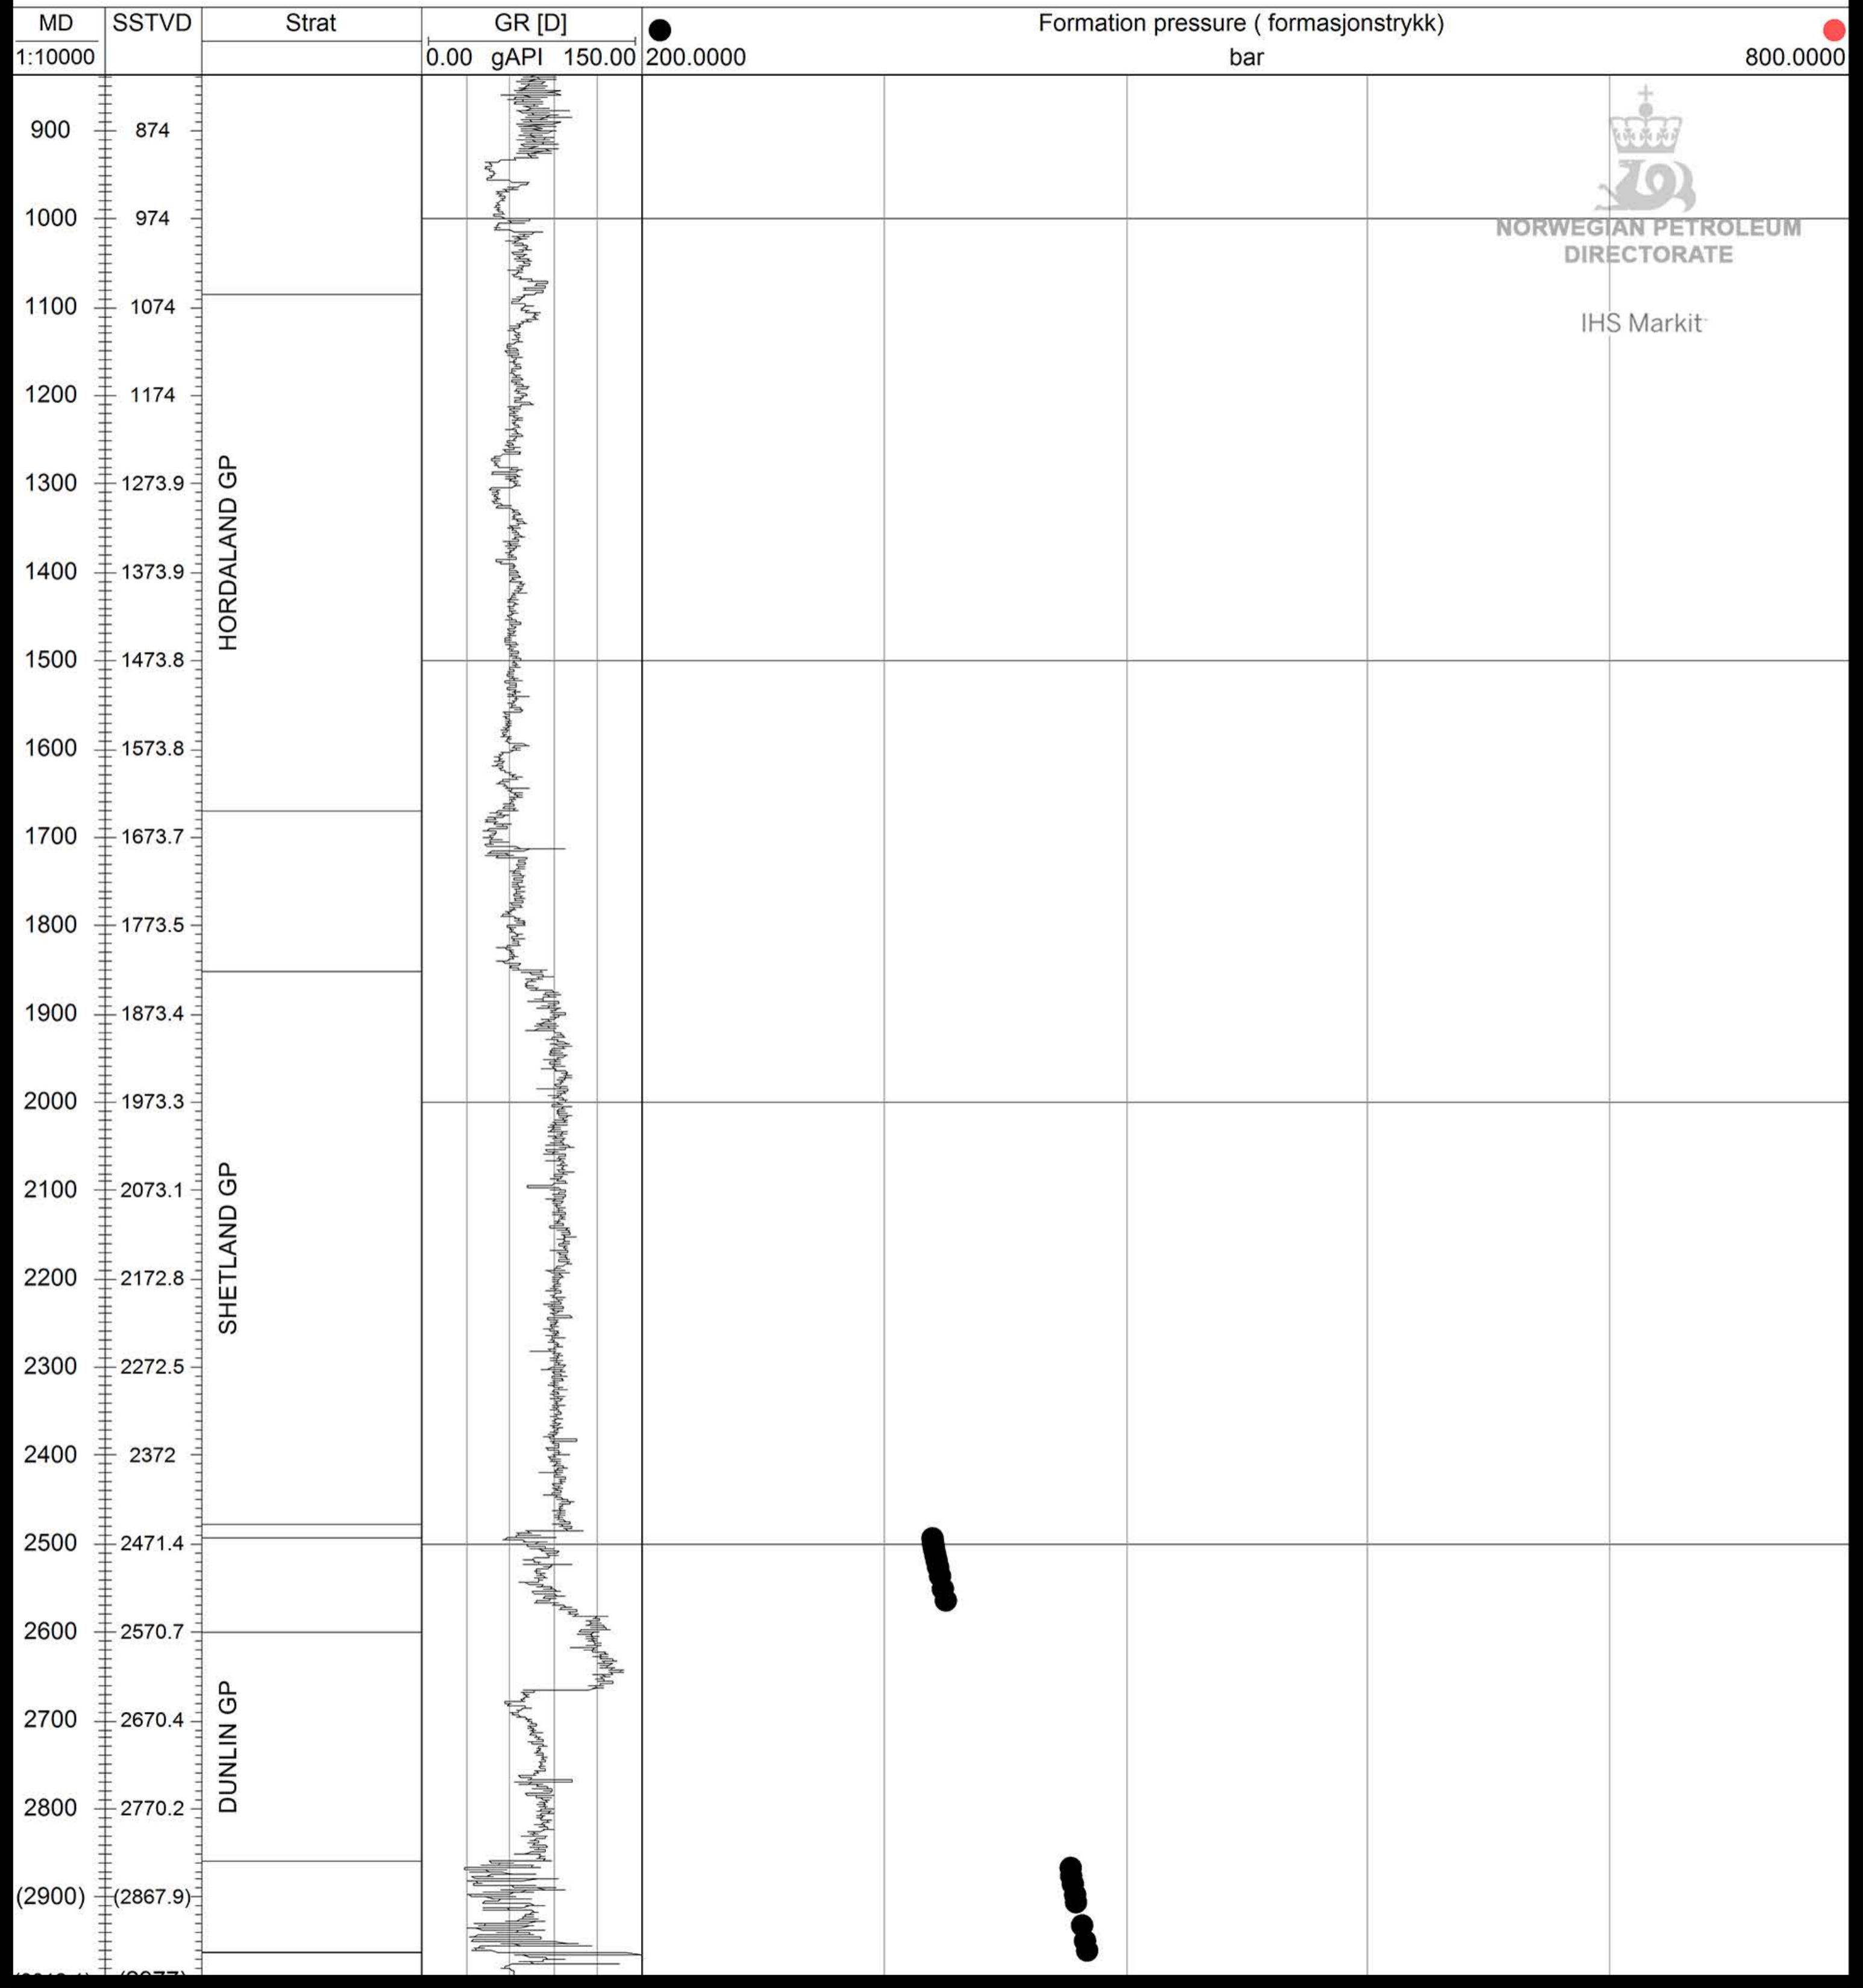

● 34/7-13

NORWEGIAN PETROLEUM
DIRECTORATE

IHS Markit

800.0000