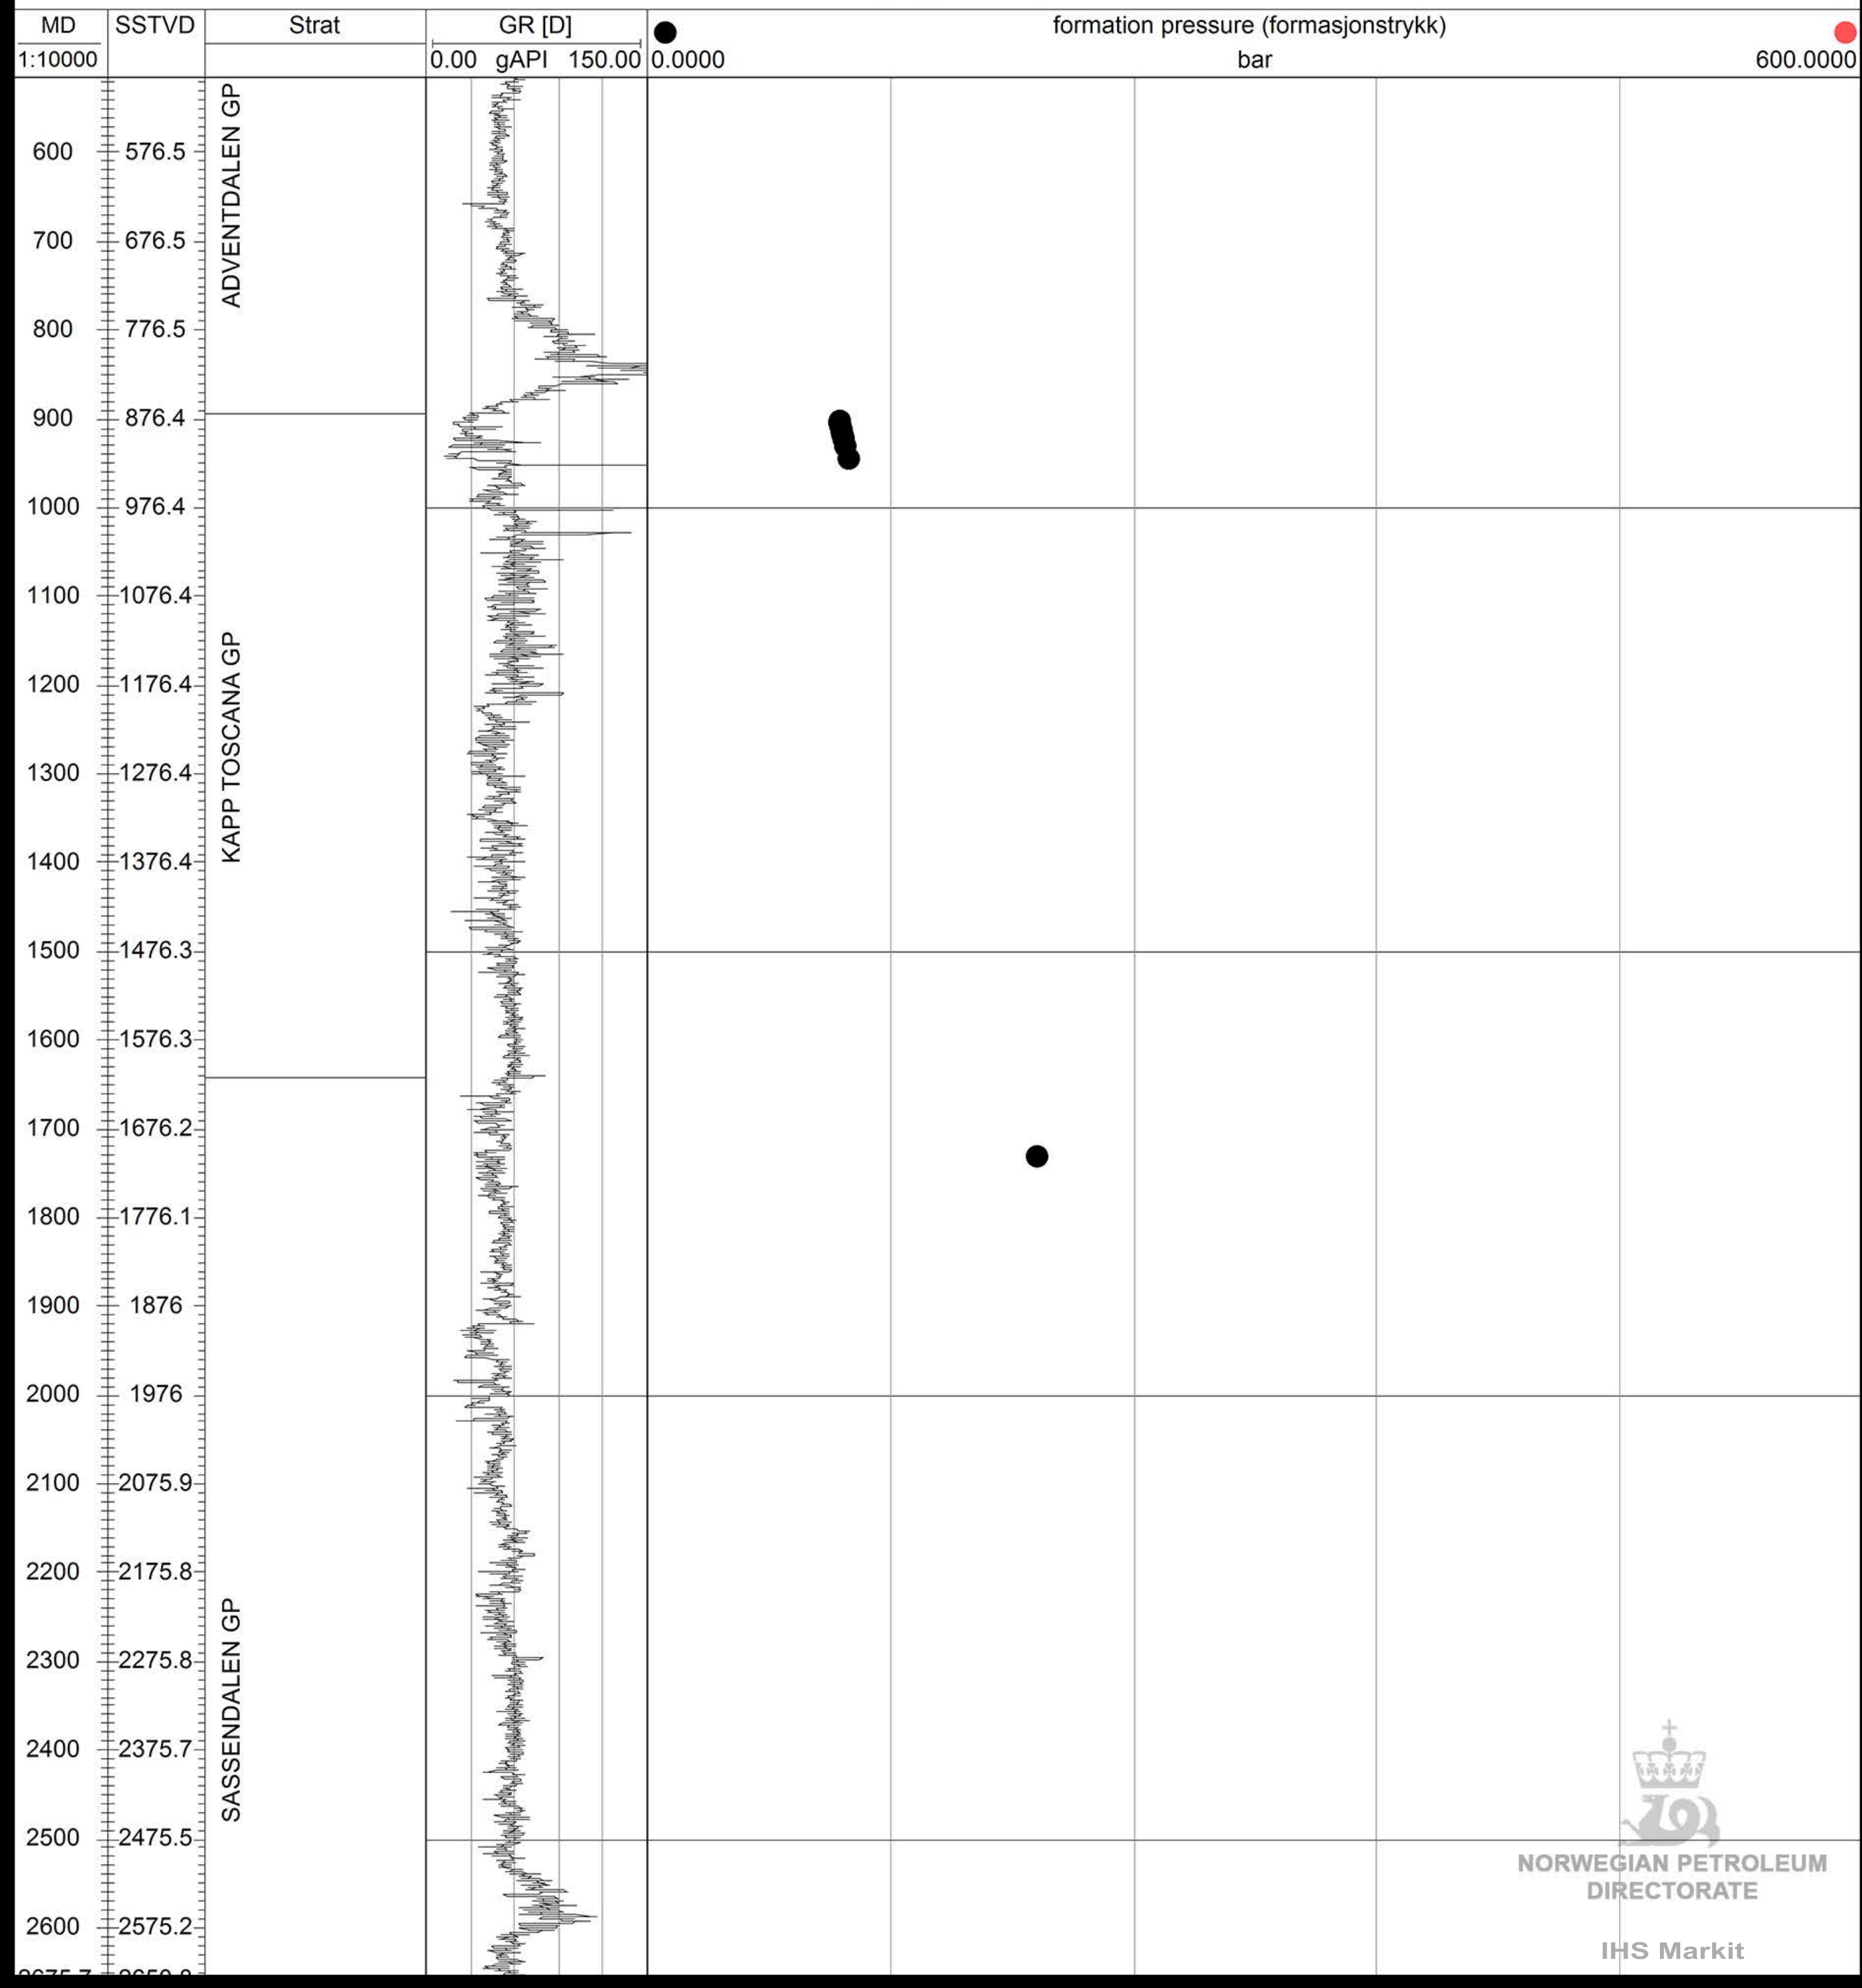

7224/7-1

NORWEGIAN PETROLEUM
DIRECTORATE

IHS Markit