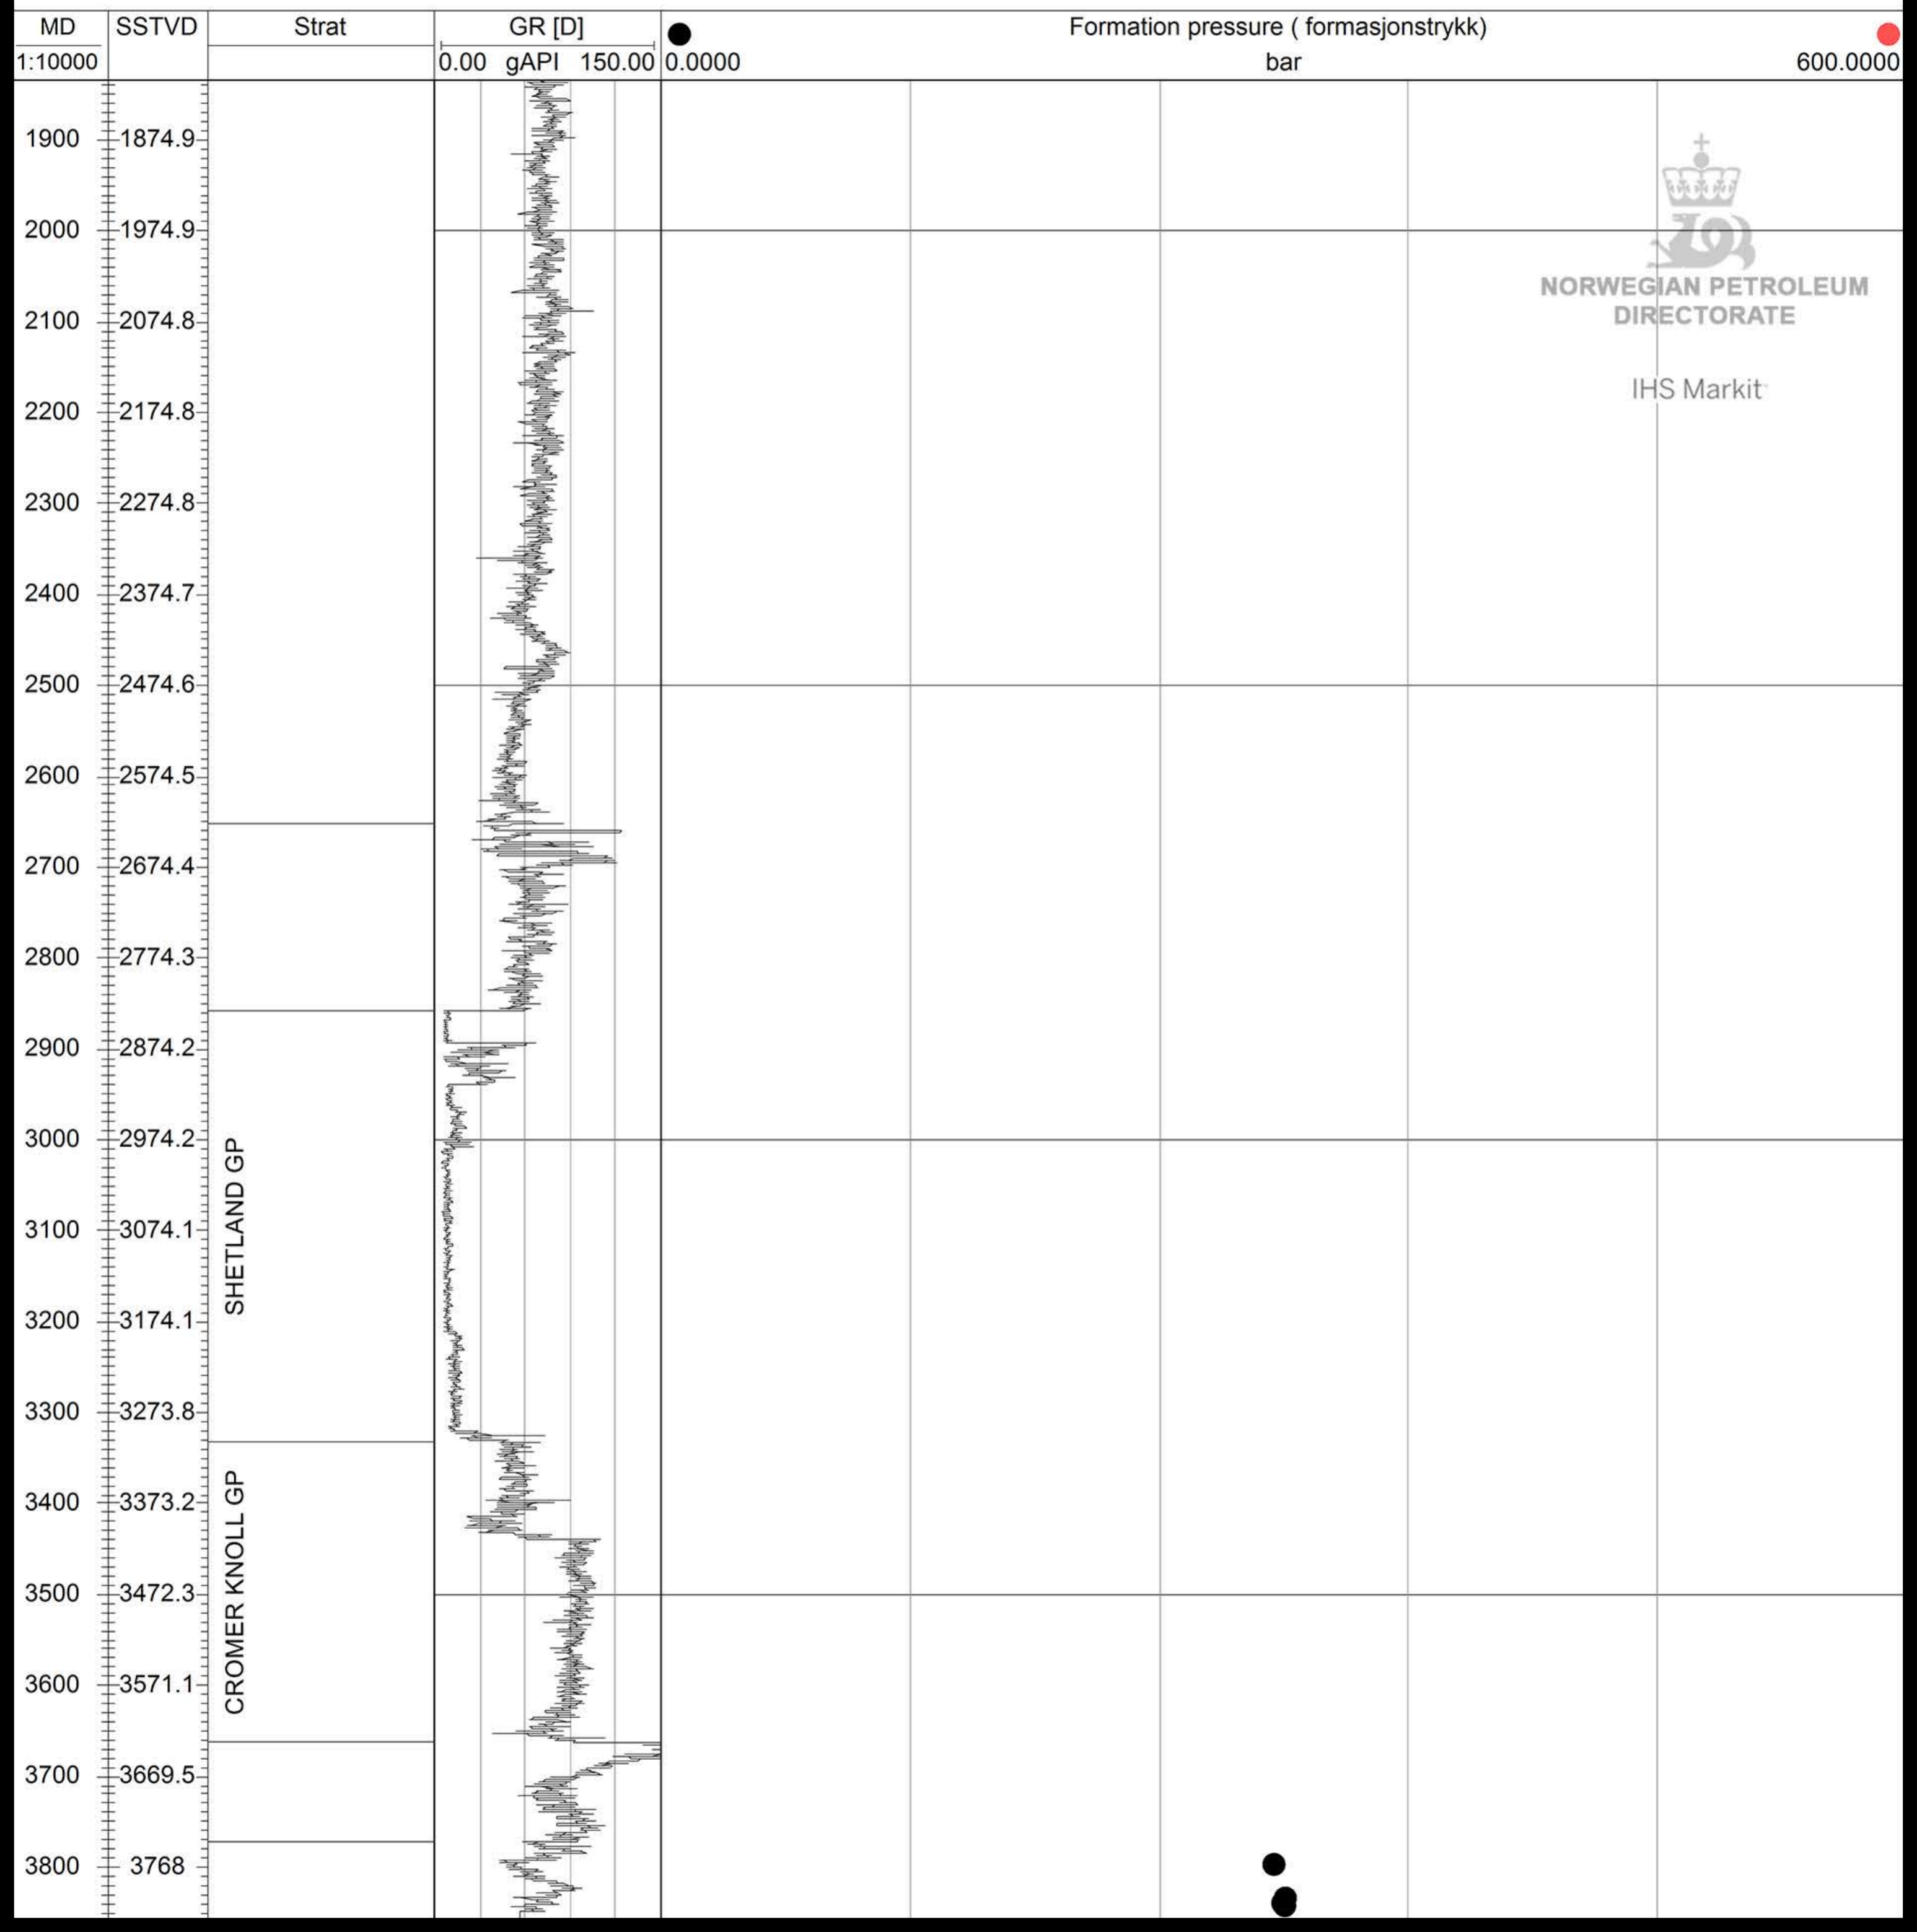

● 7/12-7

NORWEGIAN PETROLEUM
DIRECTORATE

IHS Markit