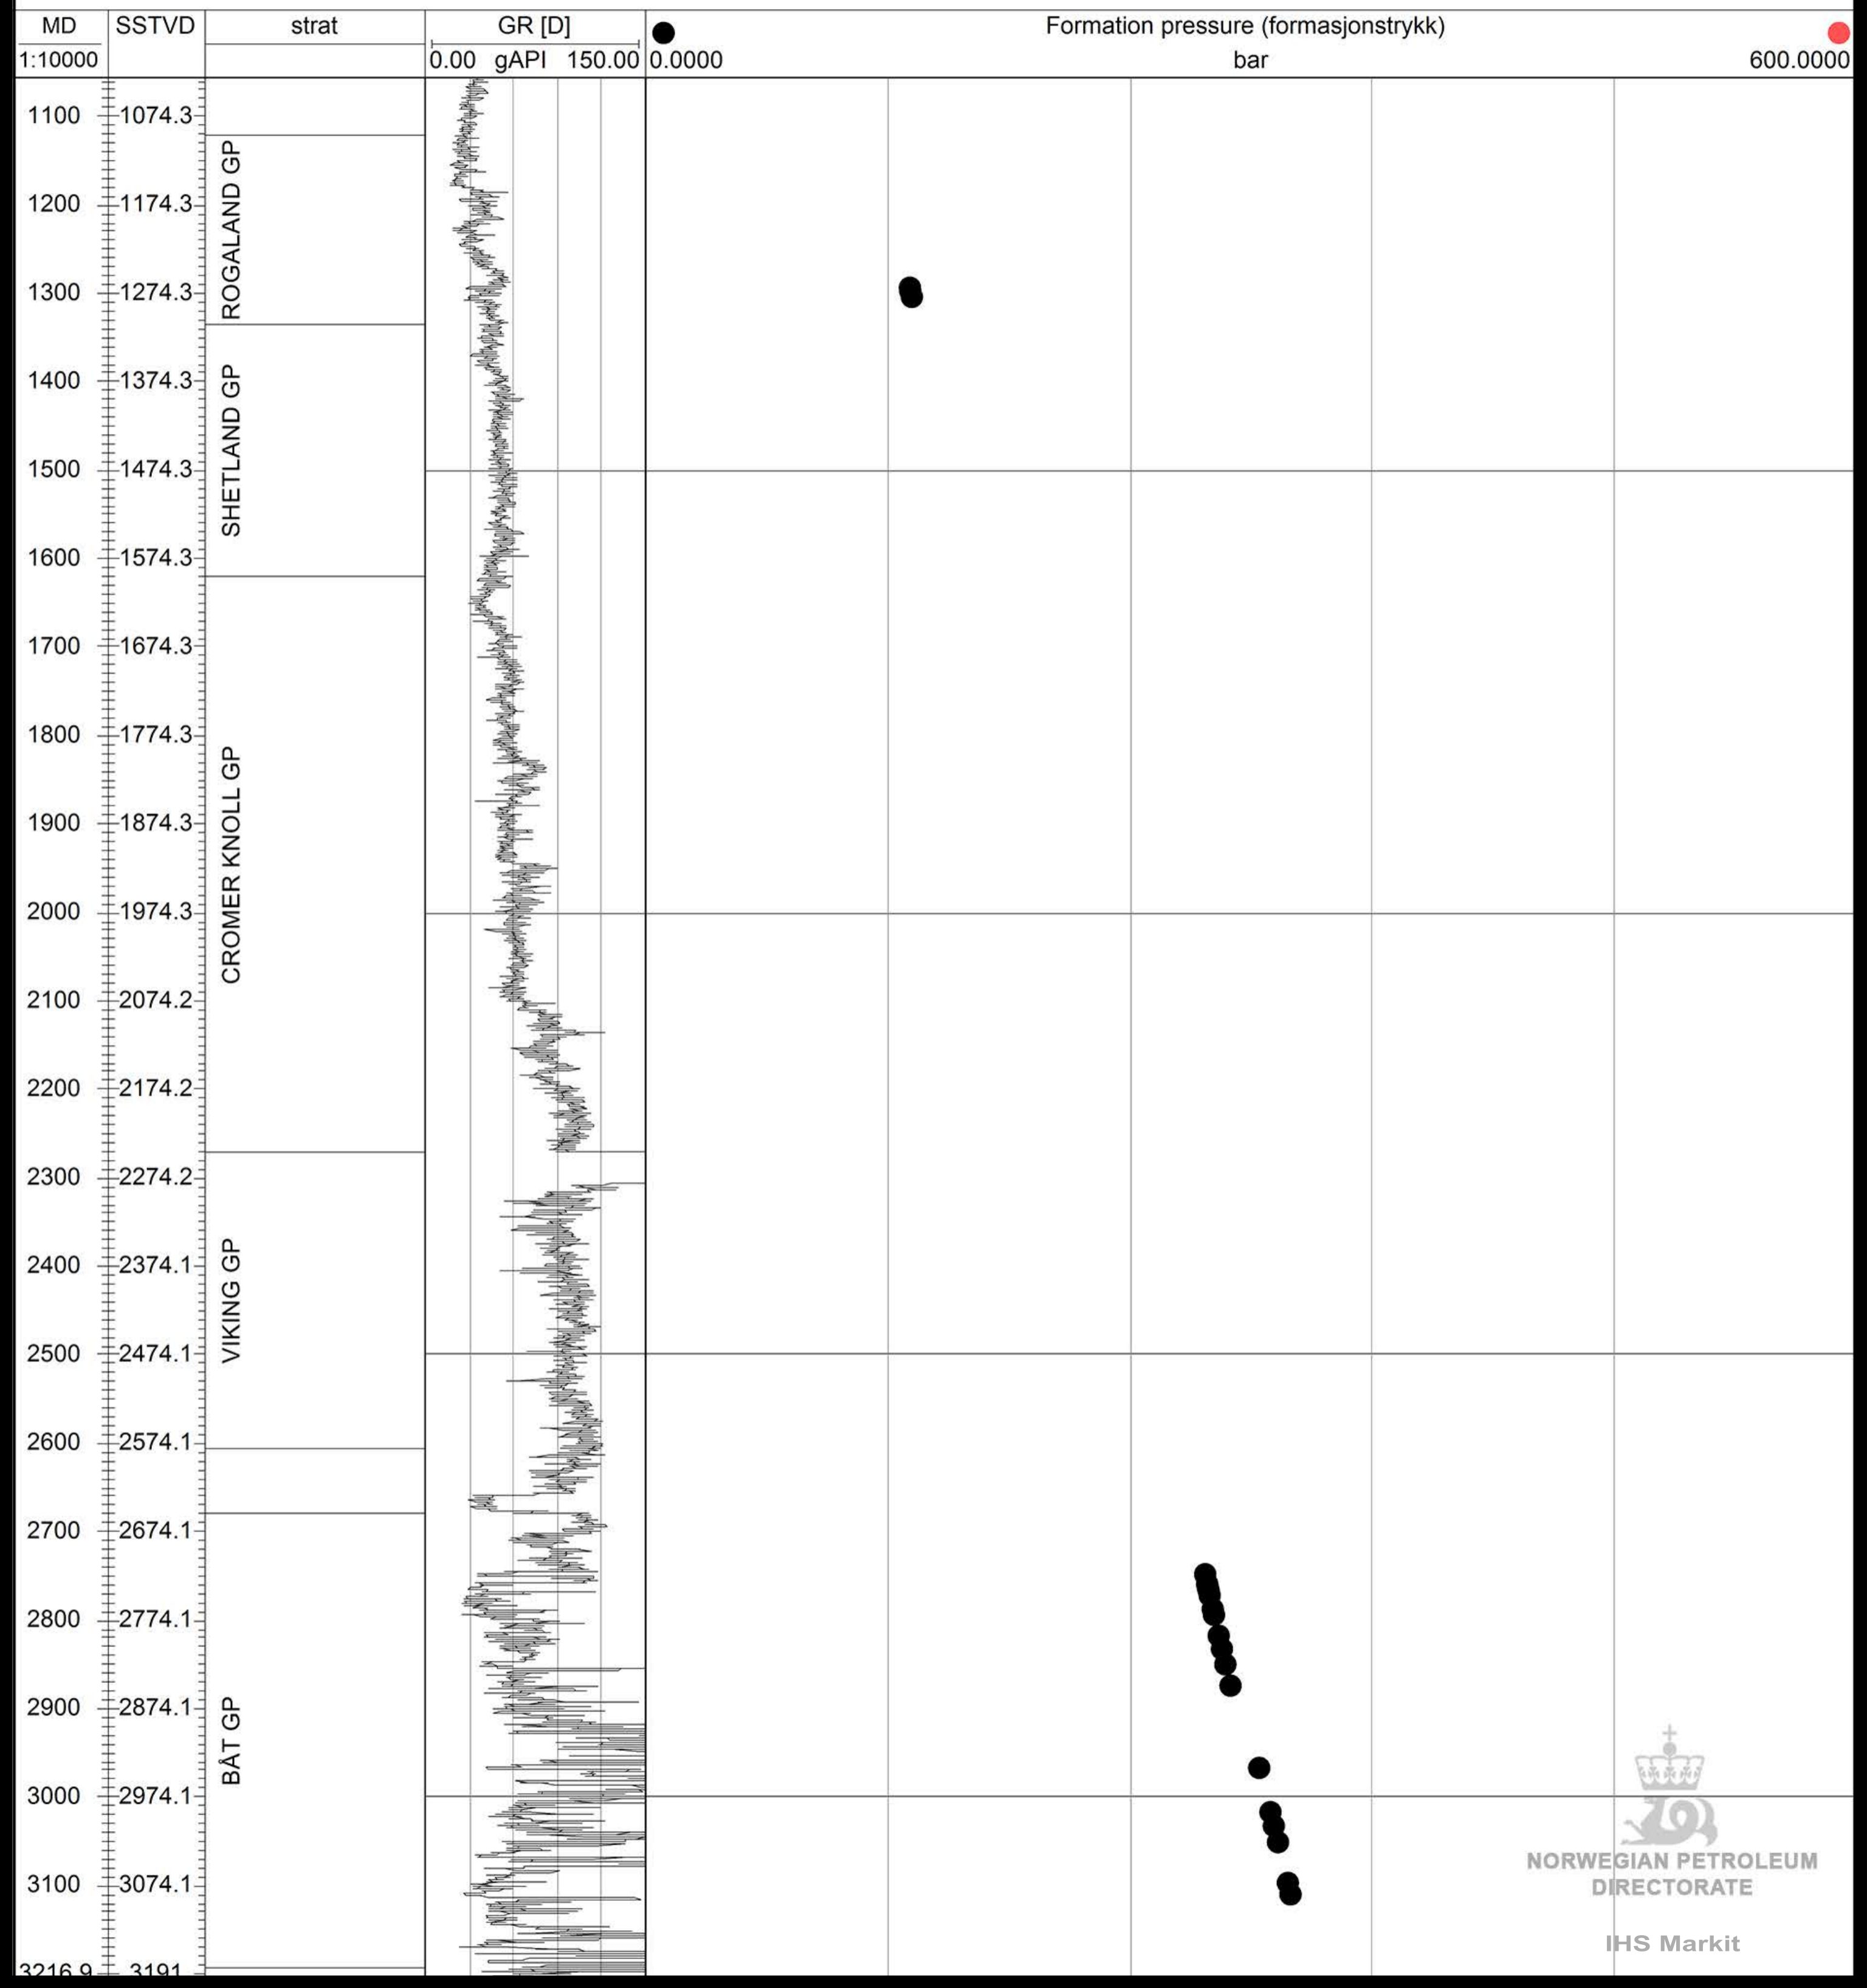

6610/7-1

NORWEGIAN PETROLEUM
DIRECTORATE

IHS Markit