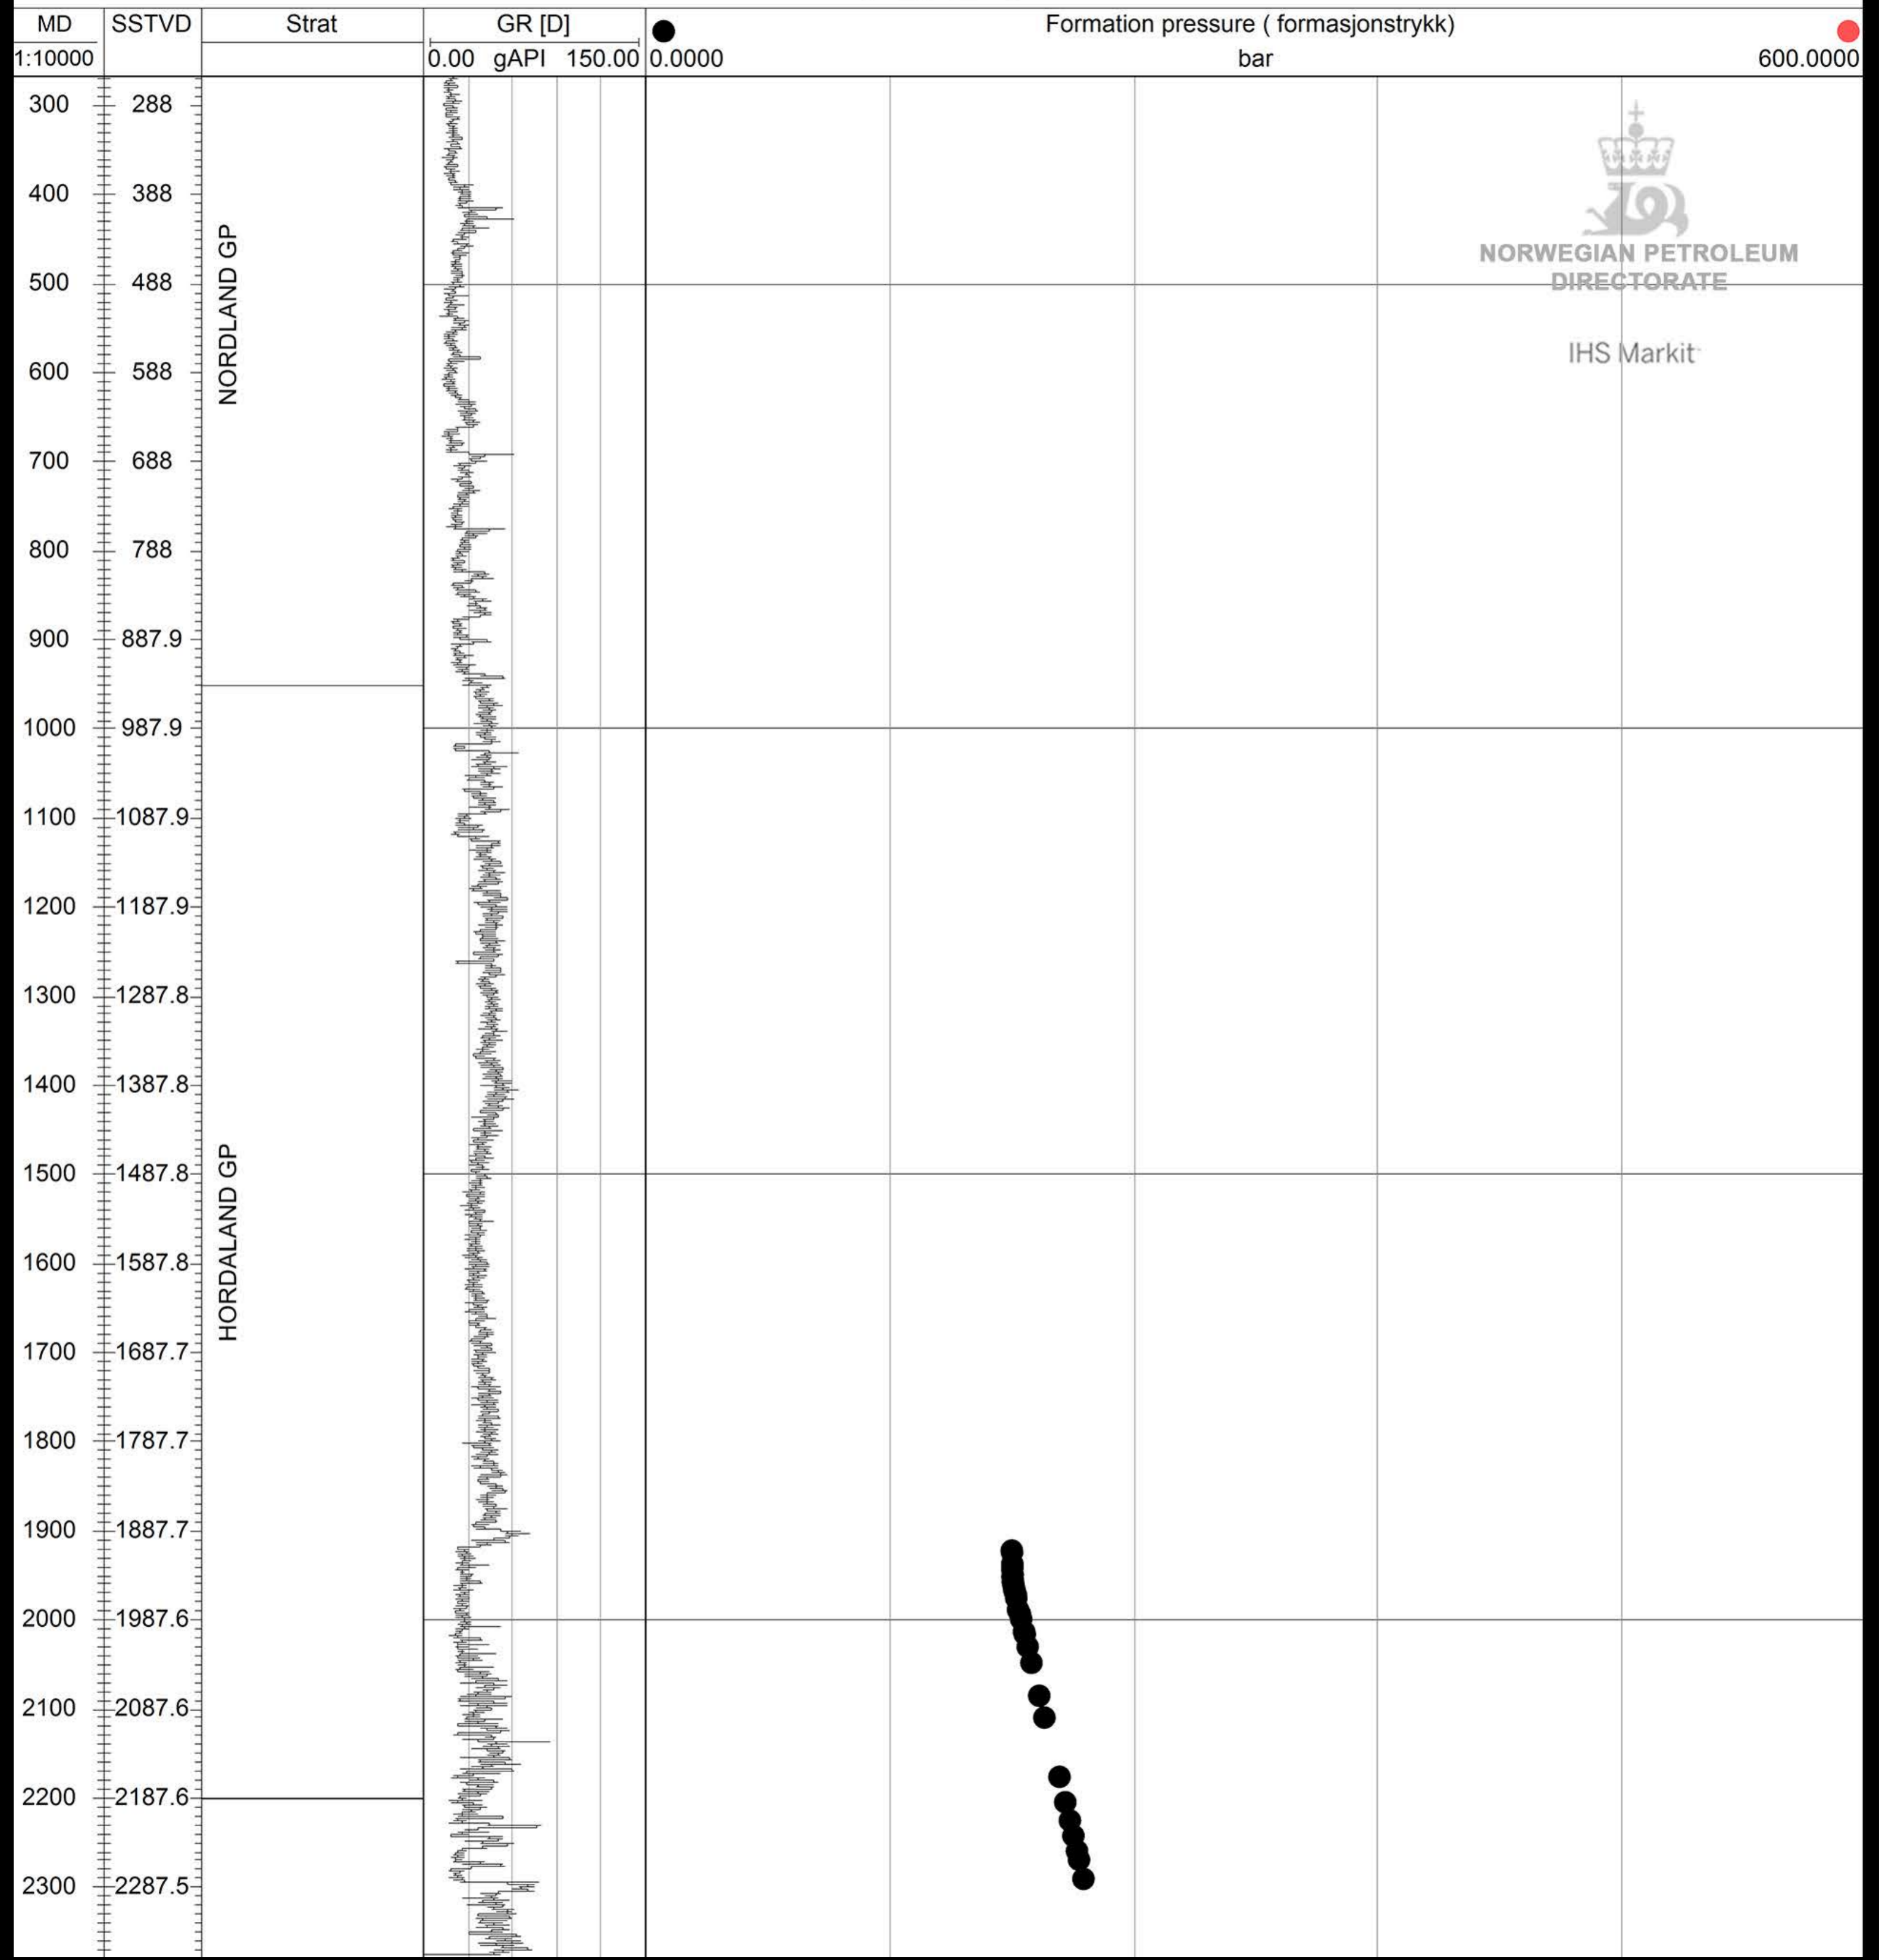

☀ 25/2-8

NORWEGIAN PETROLEUM
DIRECTORATE

IHS Markit