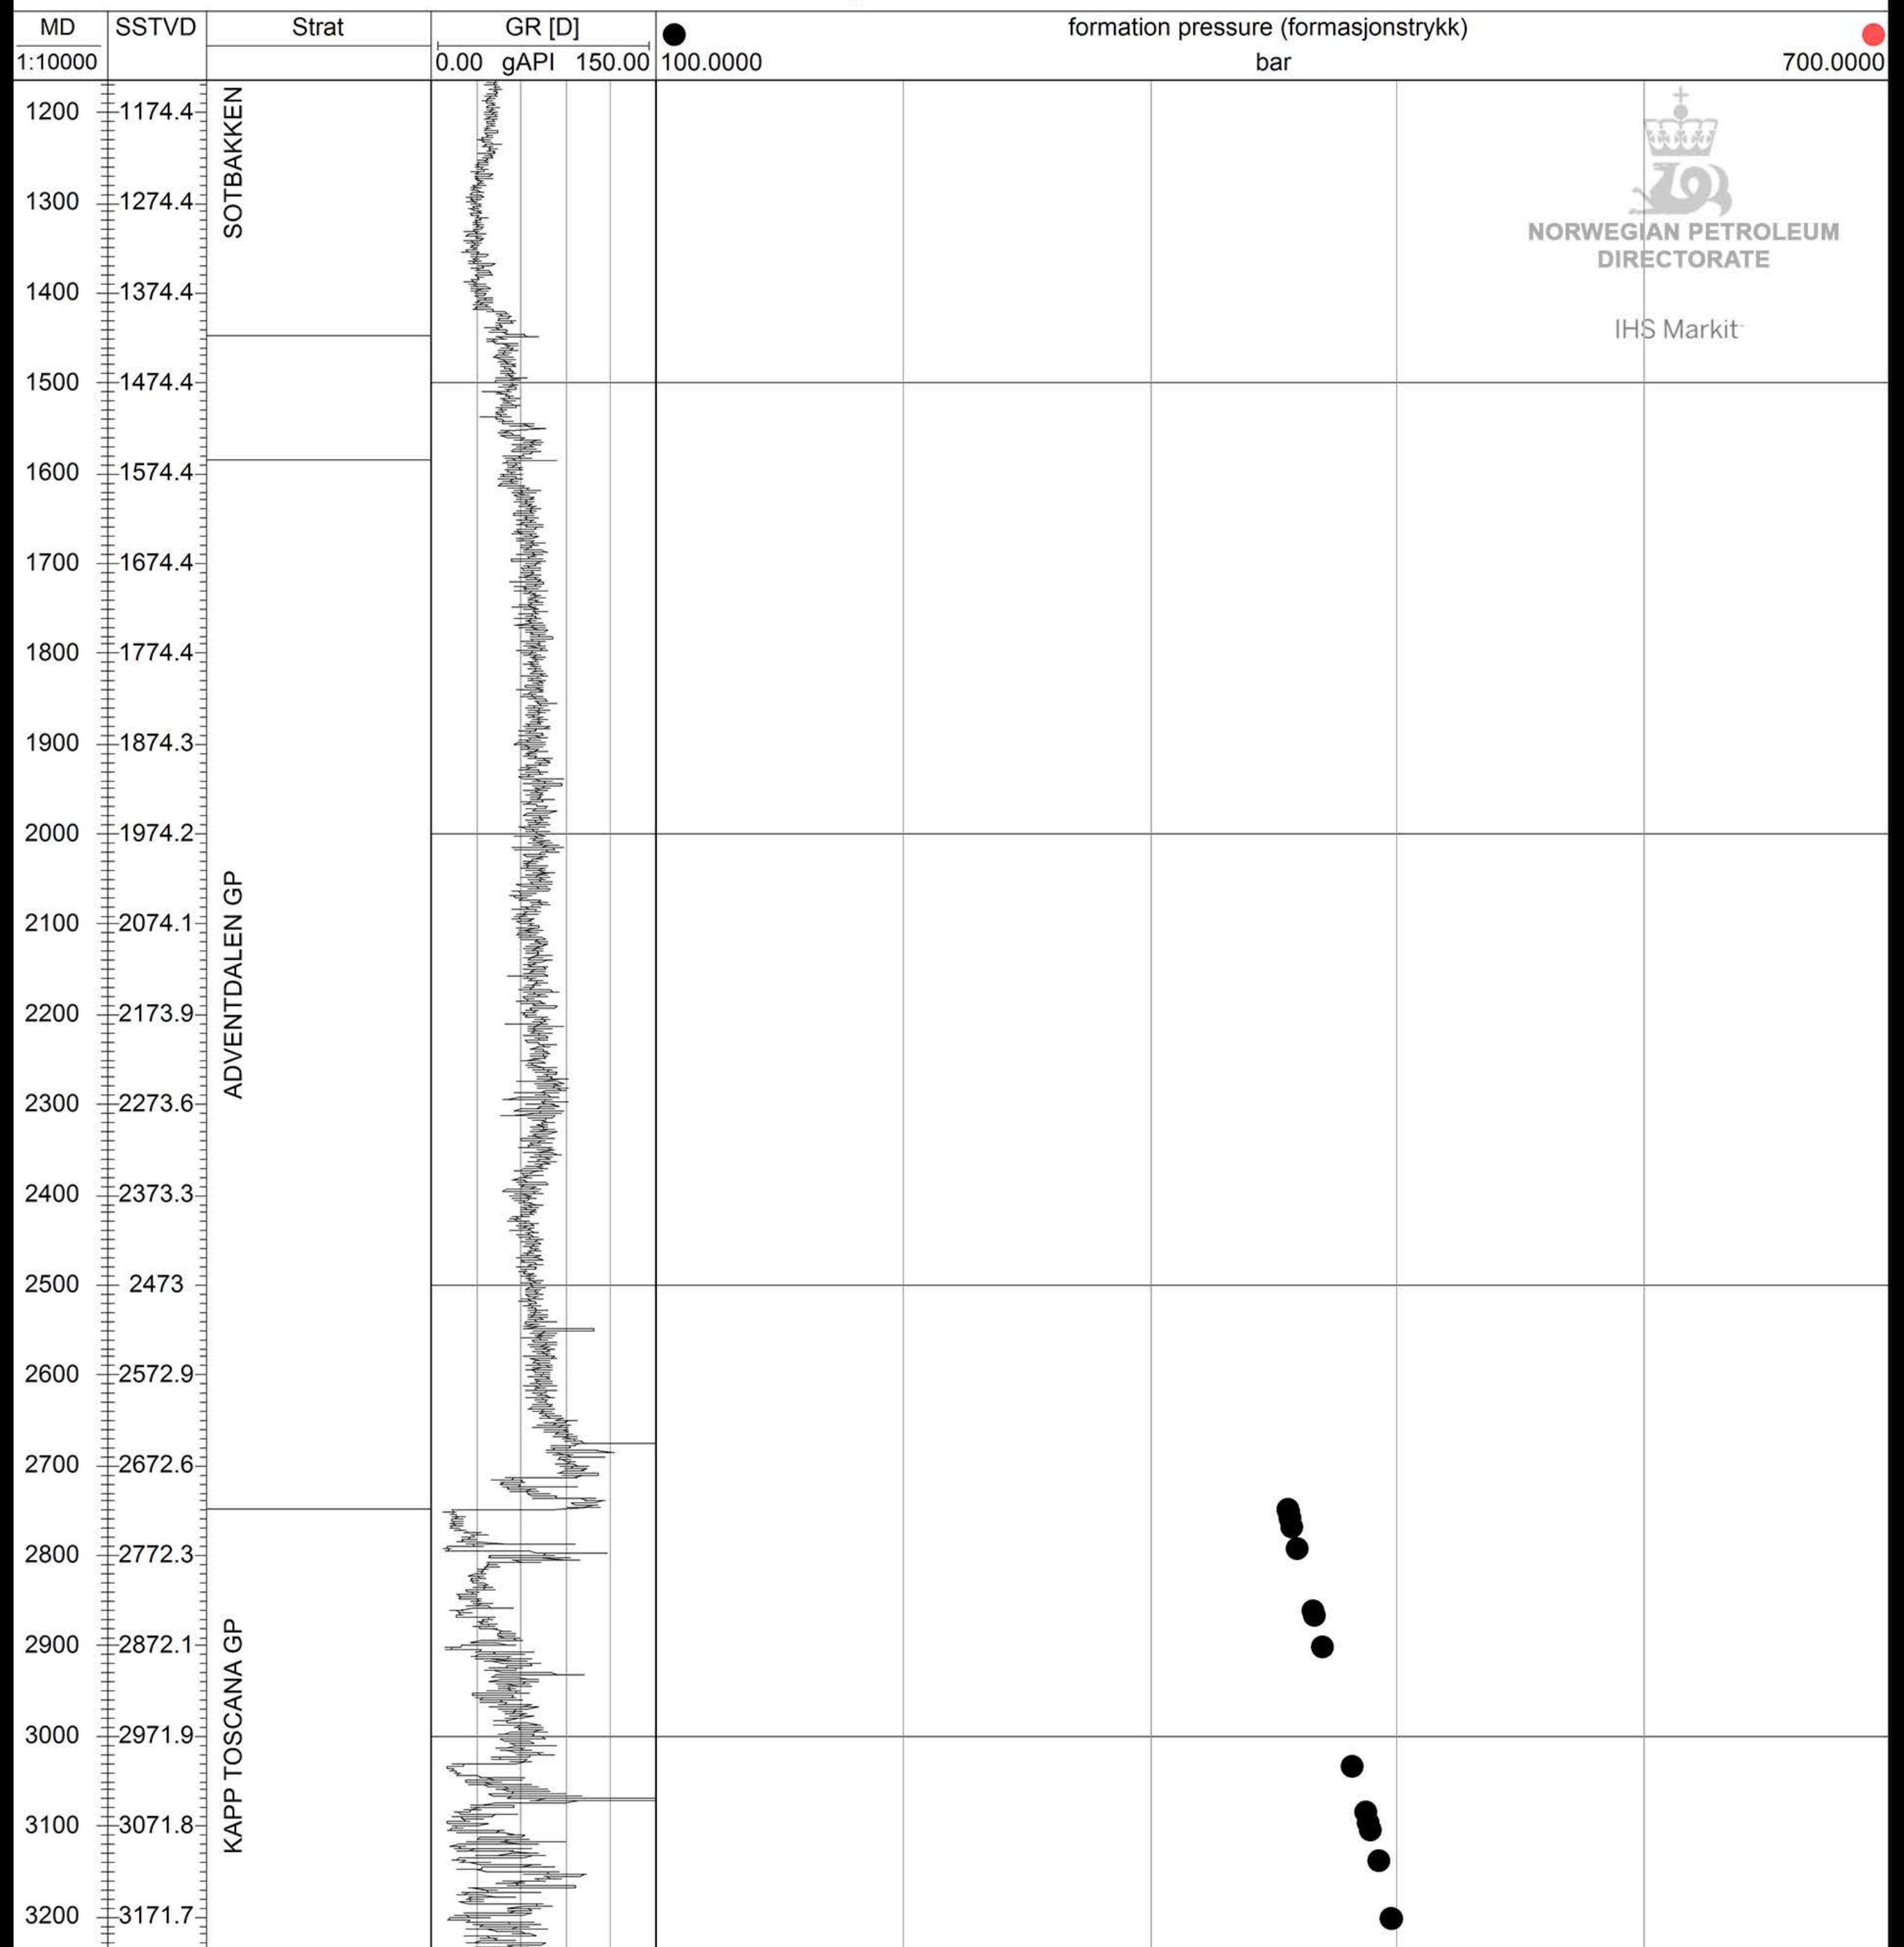

# 7119/9-1

NORWEGIAN PETROLEUM  
DIRECTORATE

IHS Markit