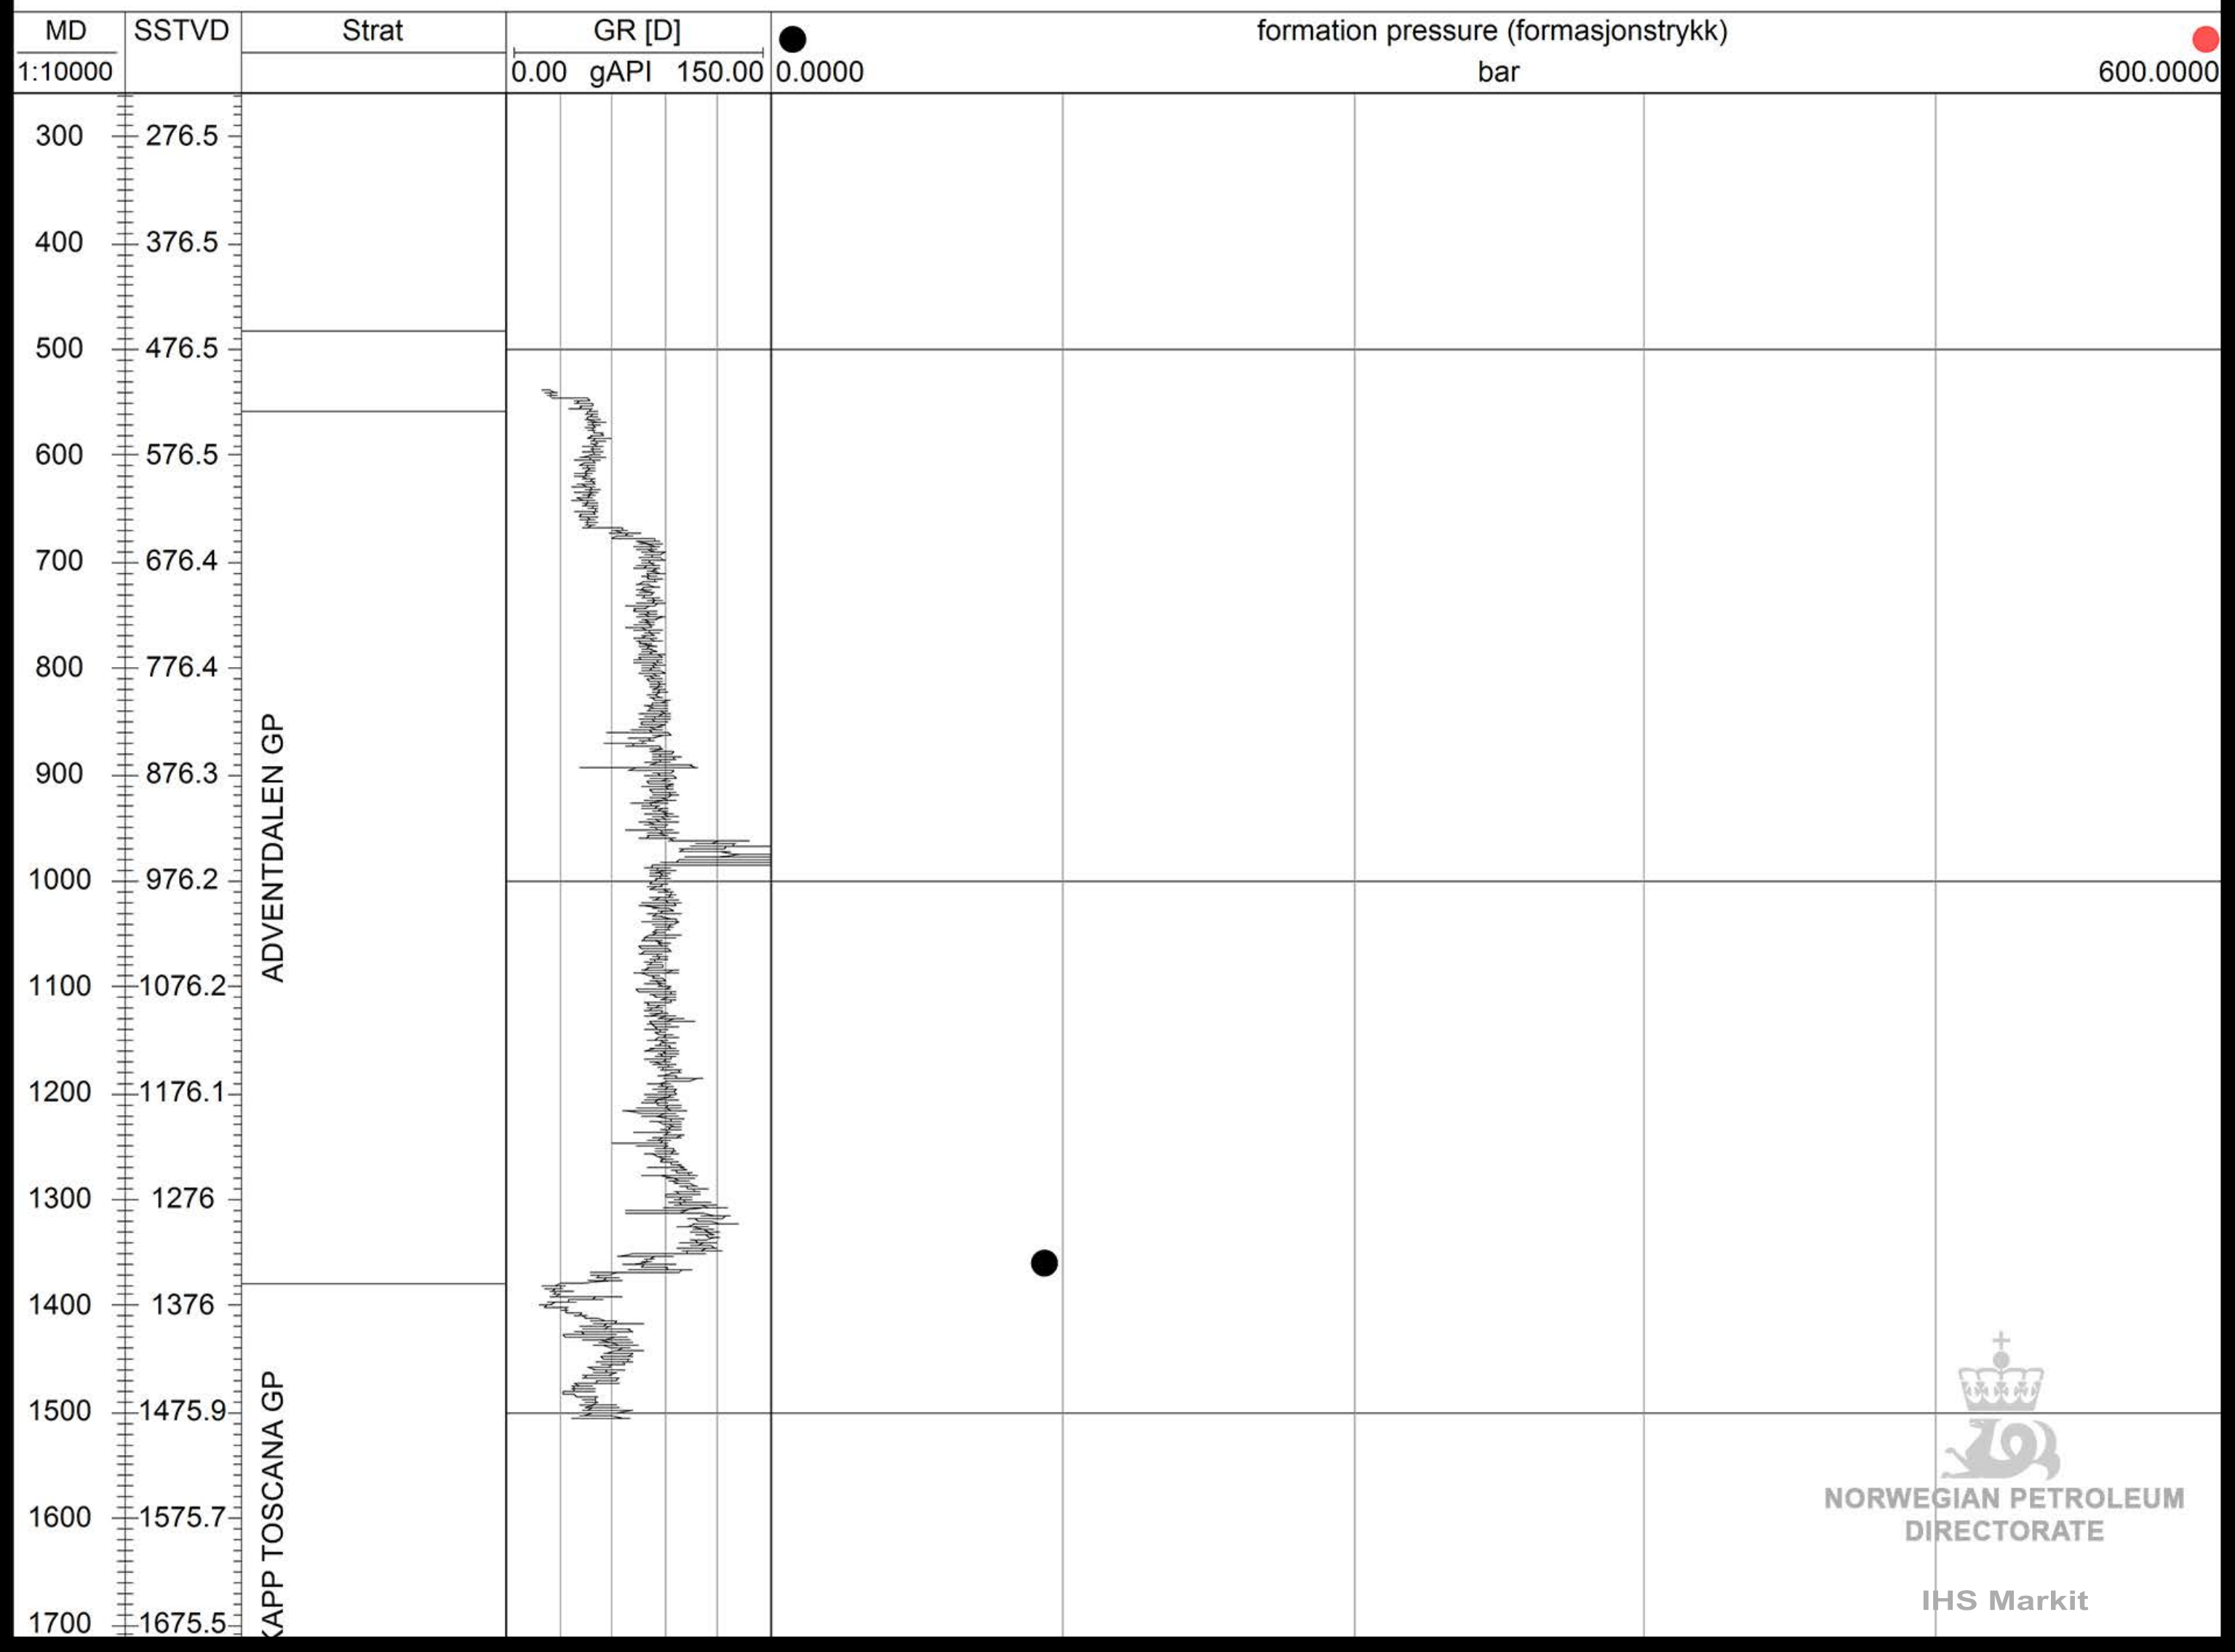

7321/9-1

NORWEGIAN PETROLEUM
DIRECTORATE

IHS Markit