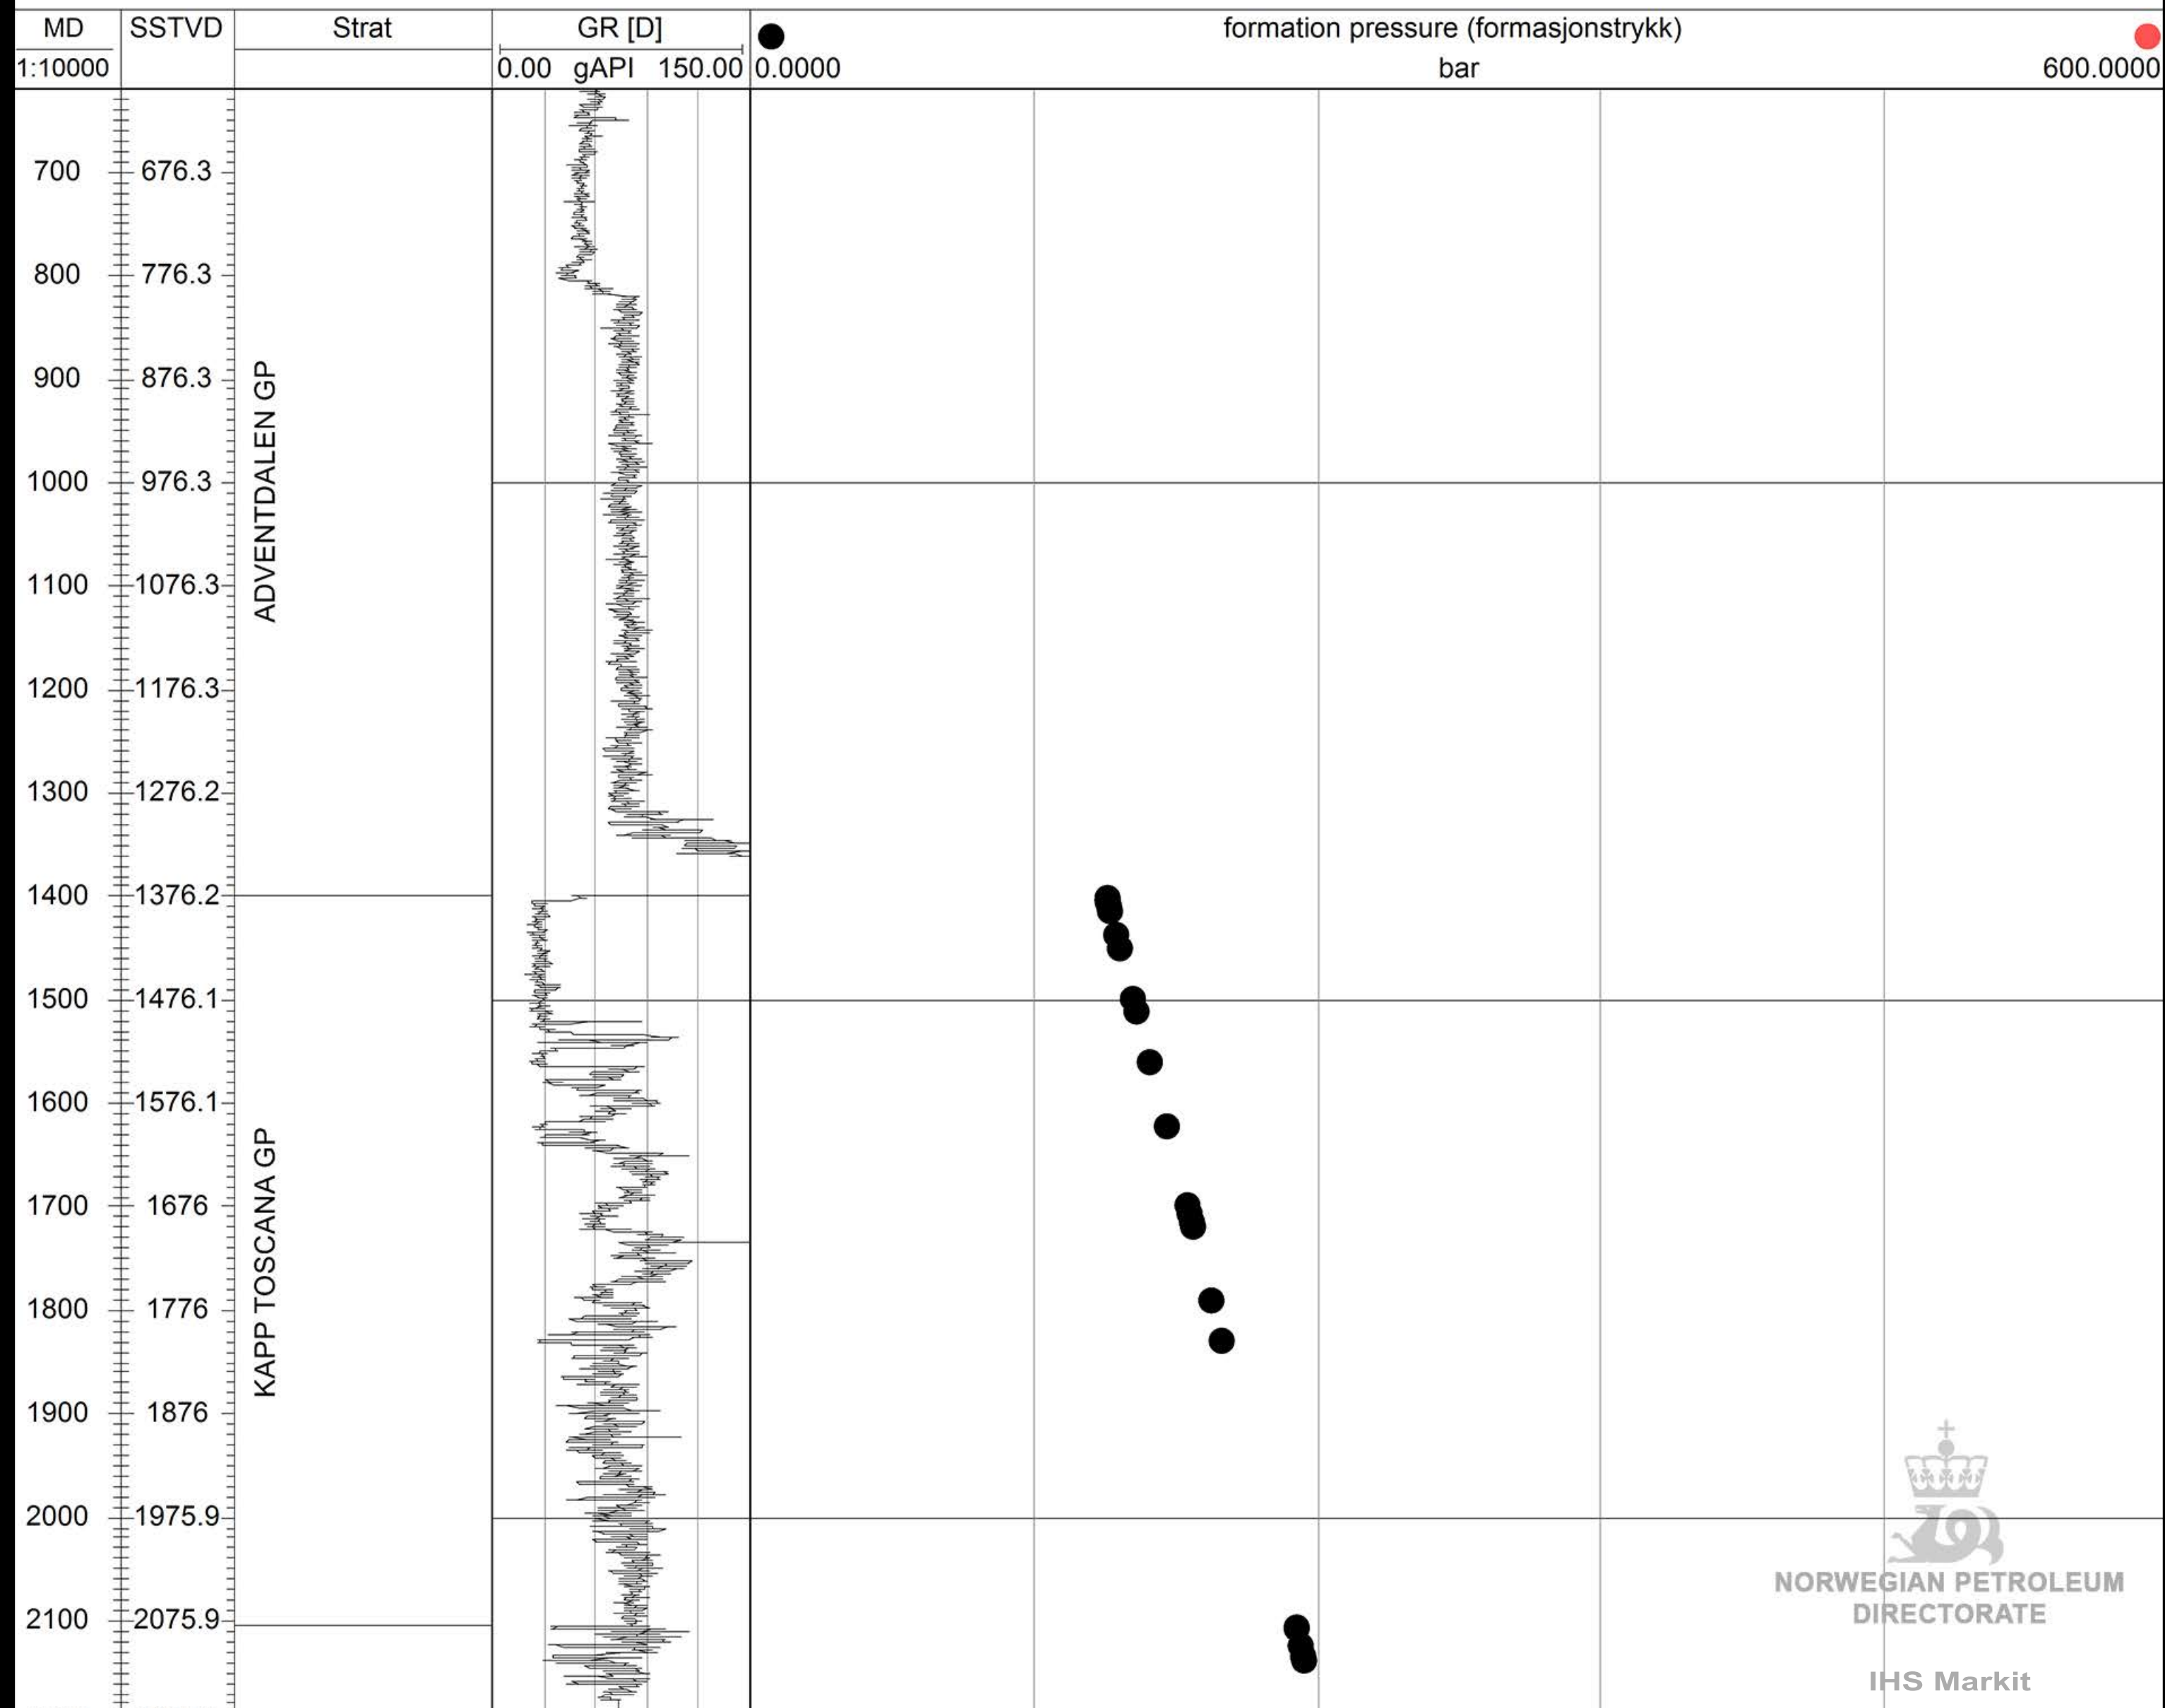

# 7125/1-1

NORWEGIAN PETROLEUM  
DIRECTORATE

IHS Markit