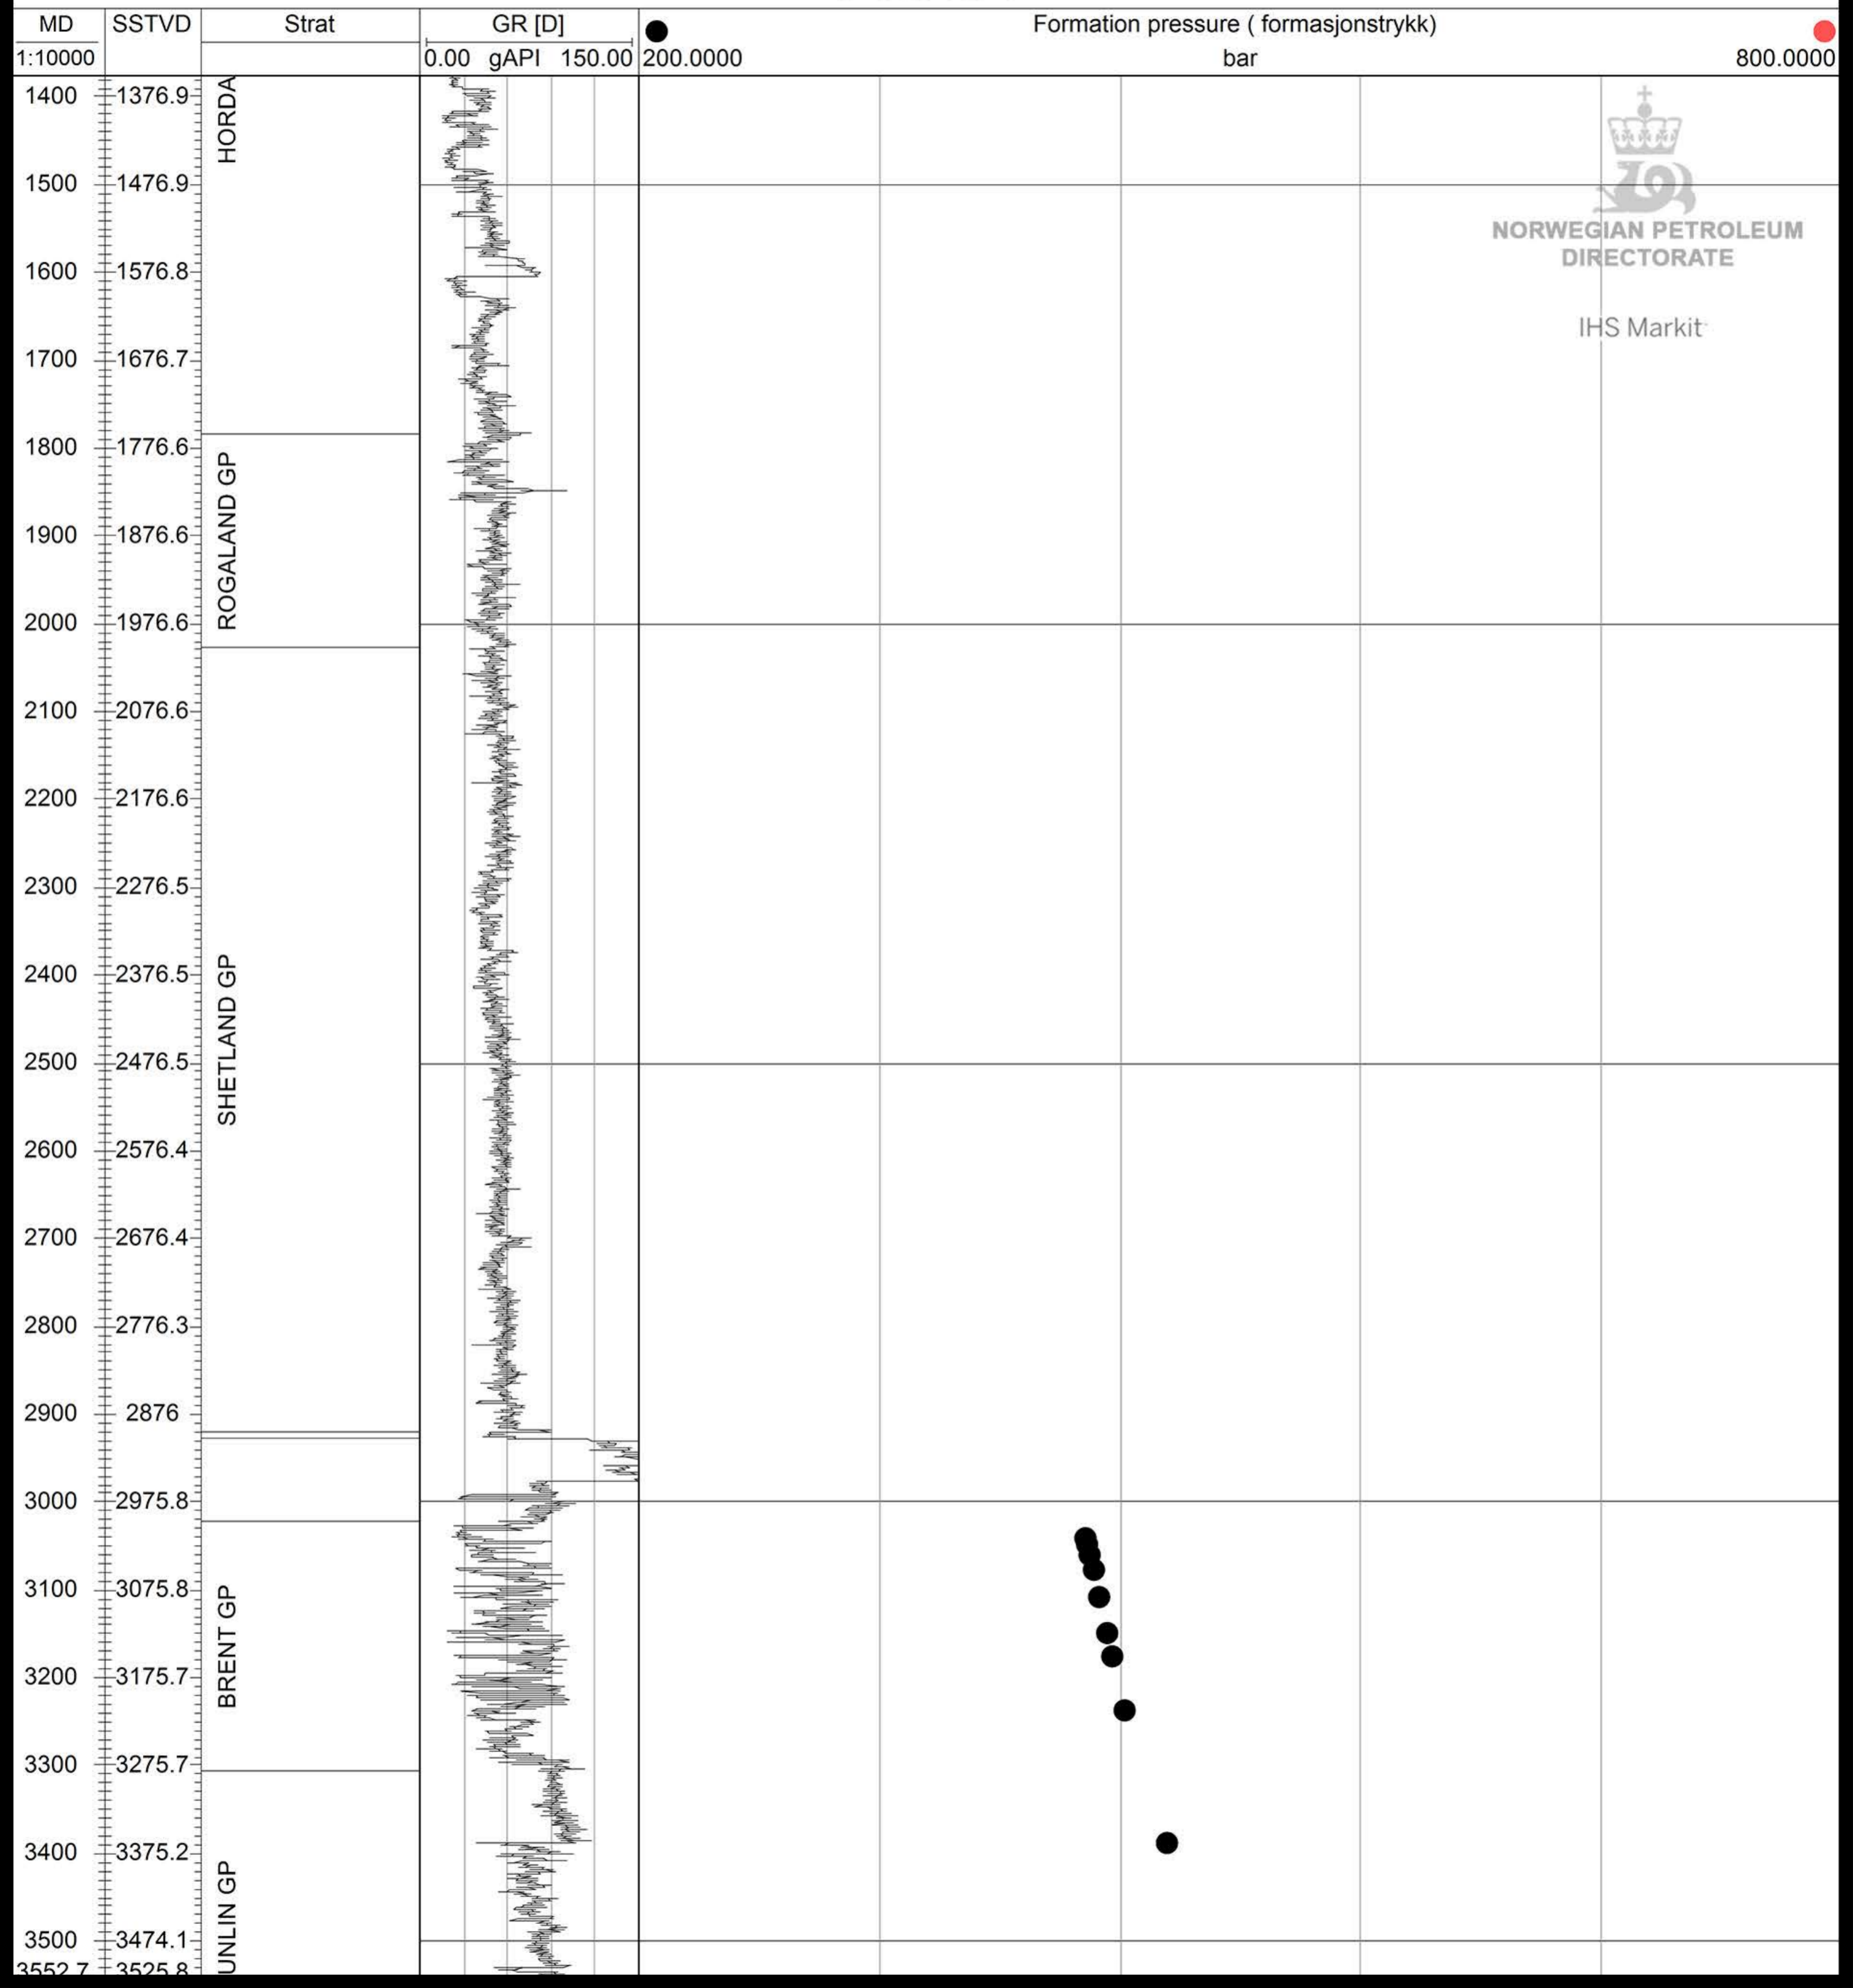

33/12-7

NORWEGIAN PETROLEUM
DIRECTORATE

IHS Markit