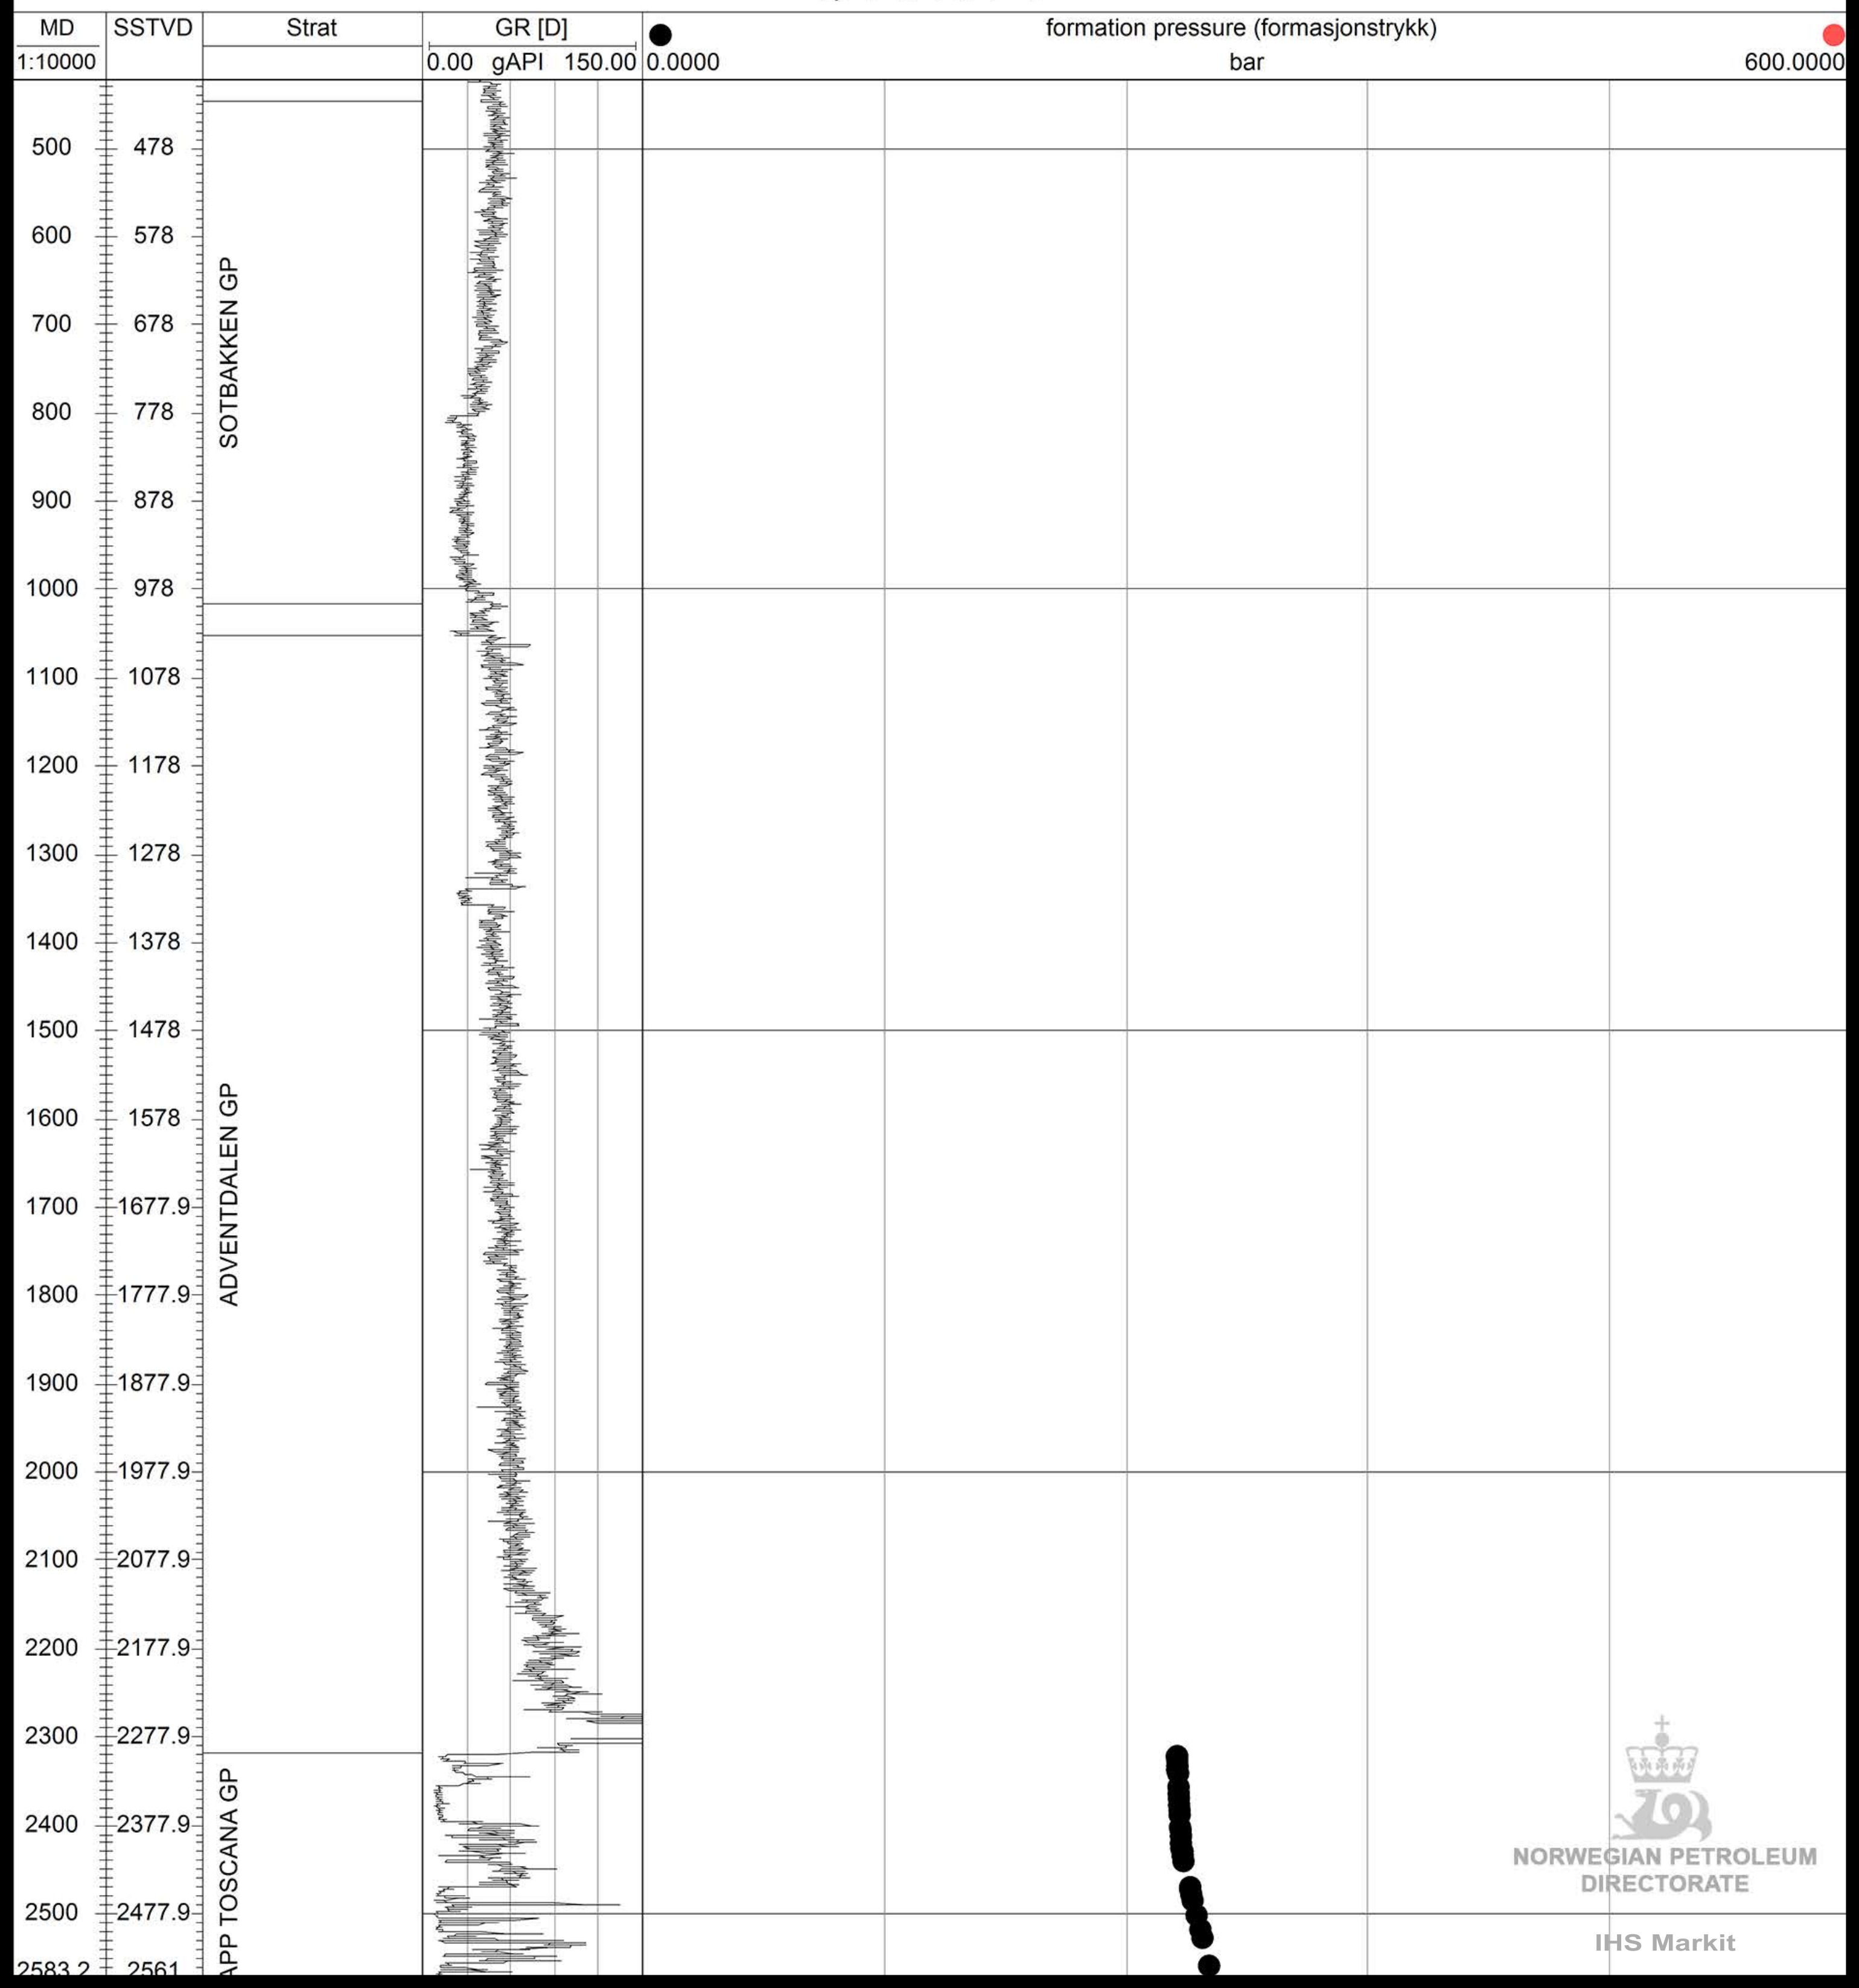

7121/4-1

NORWEGIAN PETROLEUM
DIRECTORATE

IHS Markit