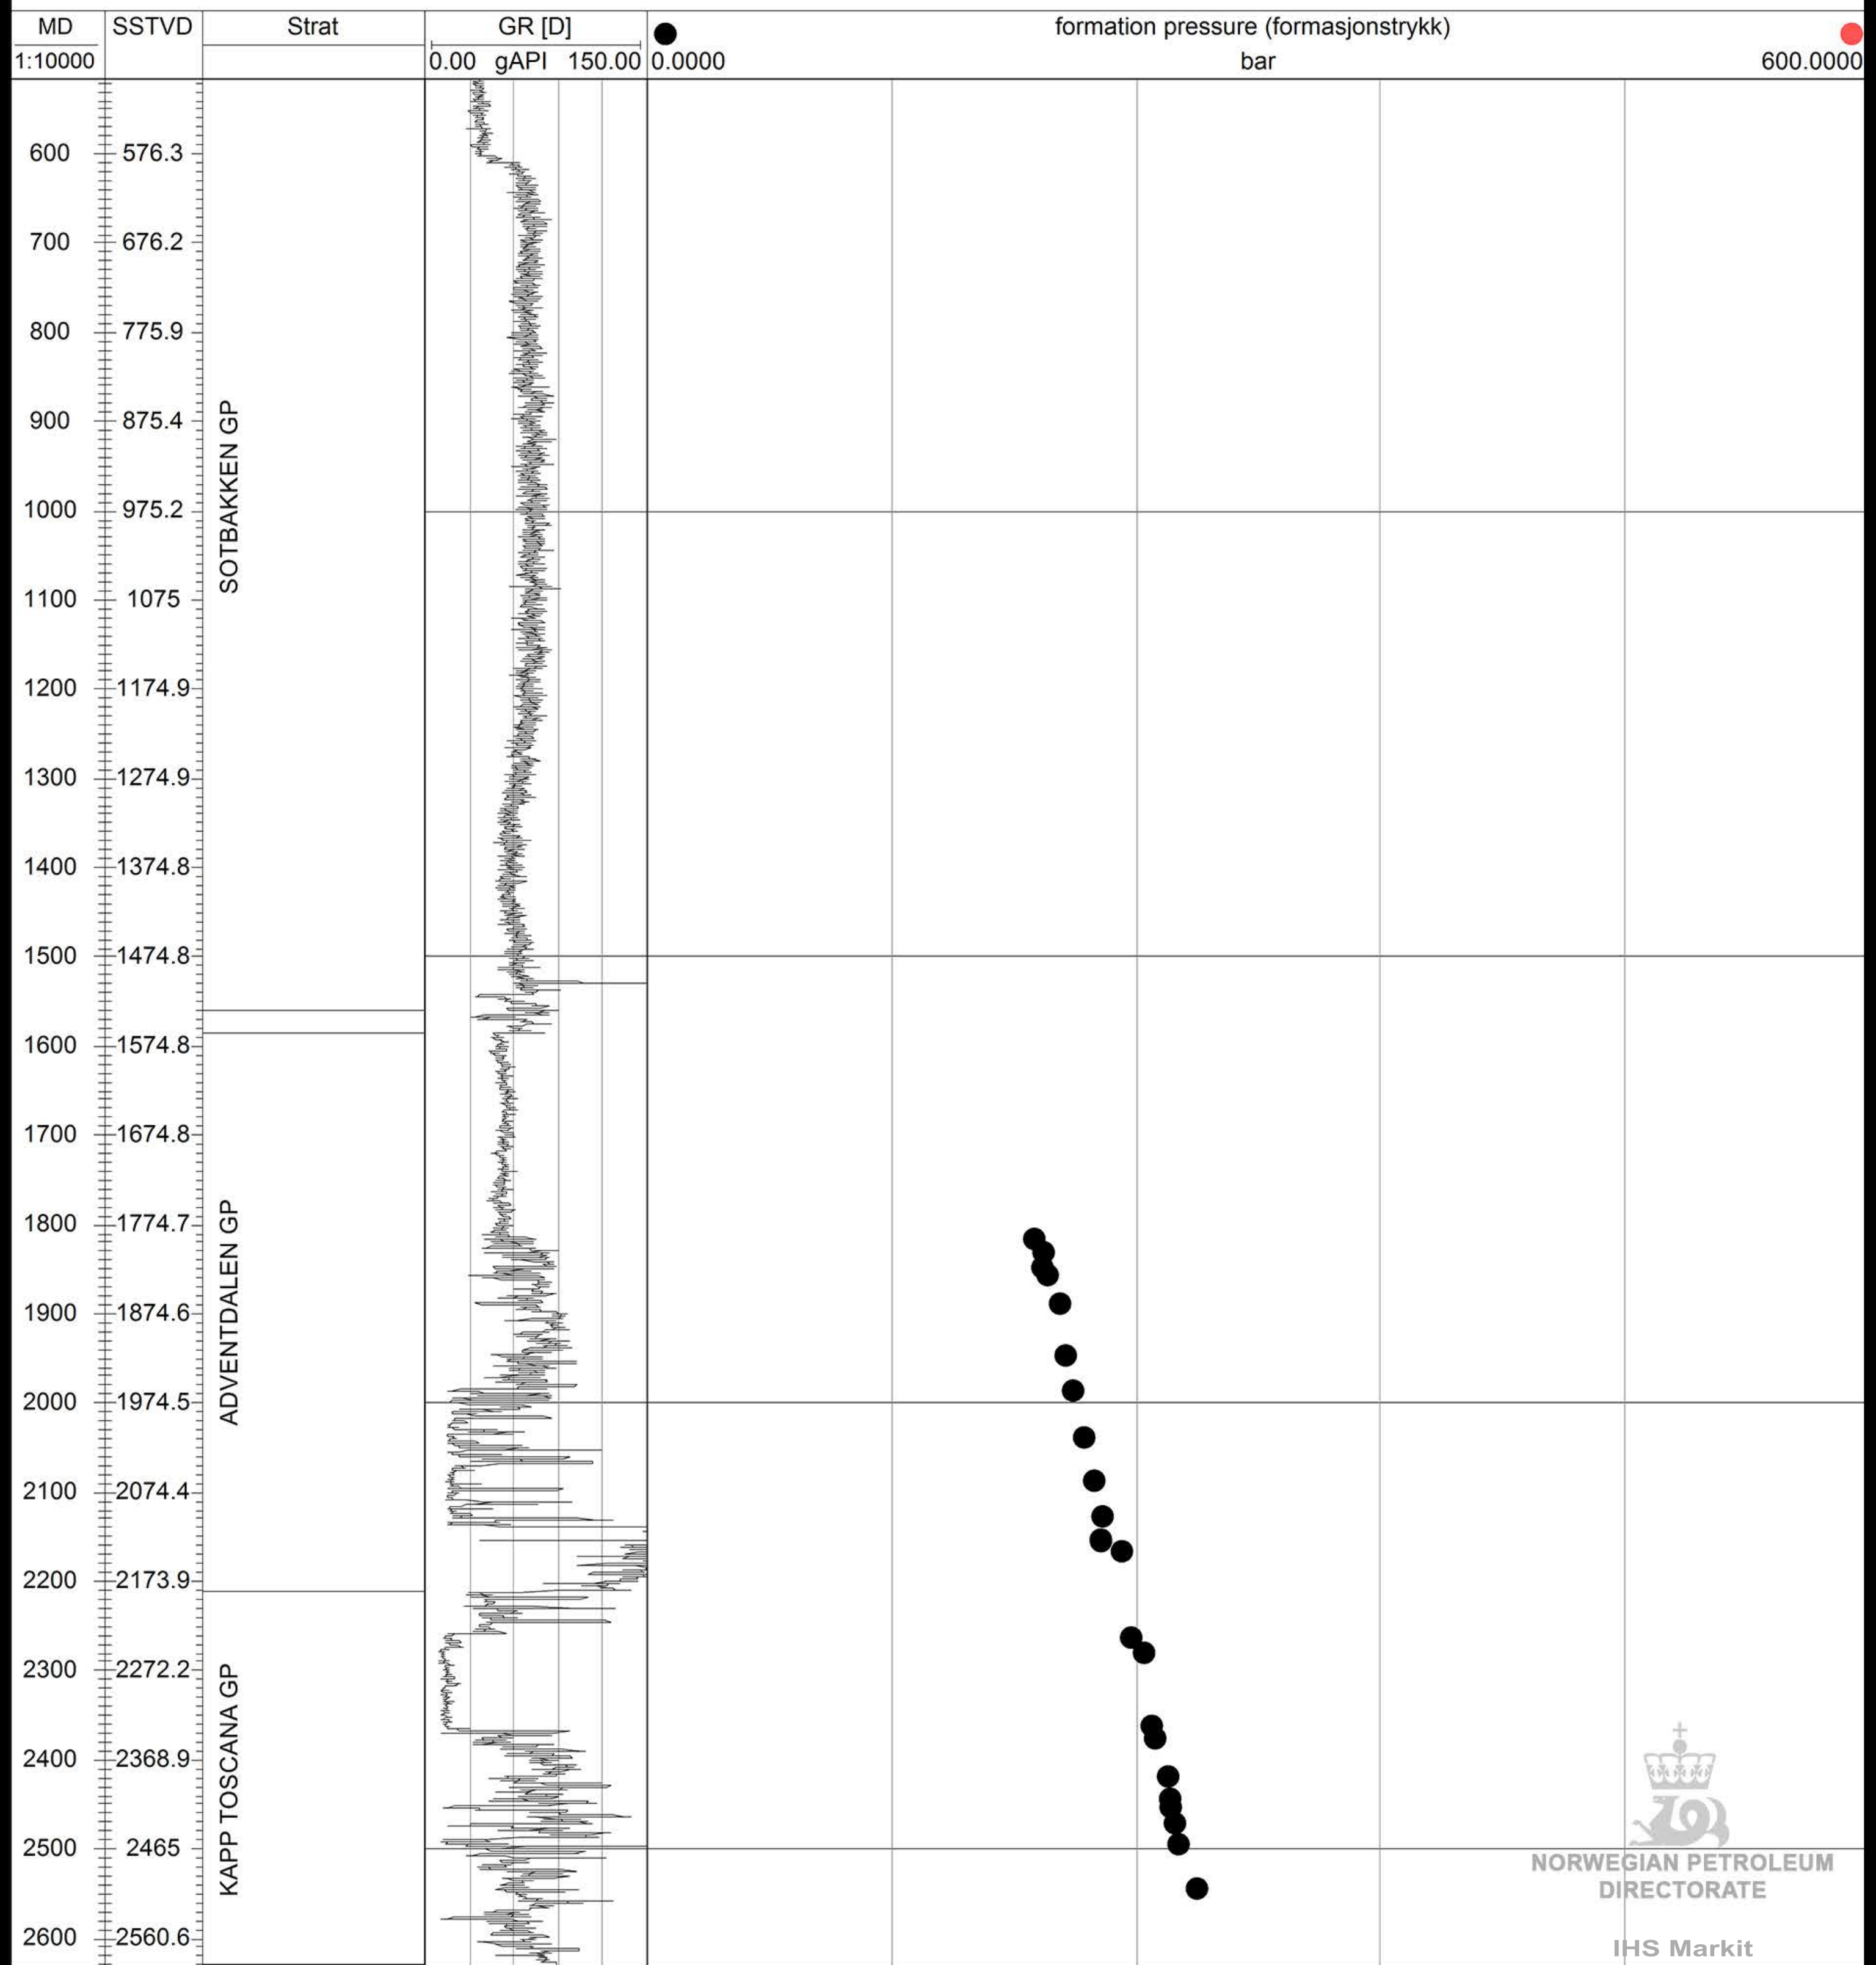

# 7120/1-2

NORWEGIAN PETROLEUM DIRECTORATE

IHS Markit