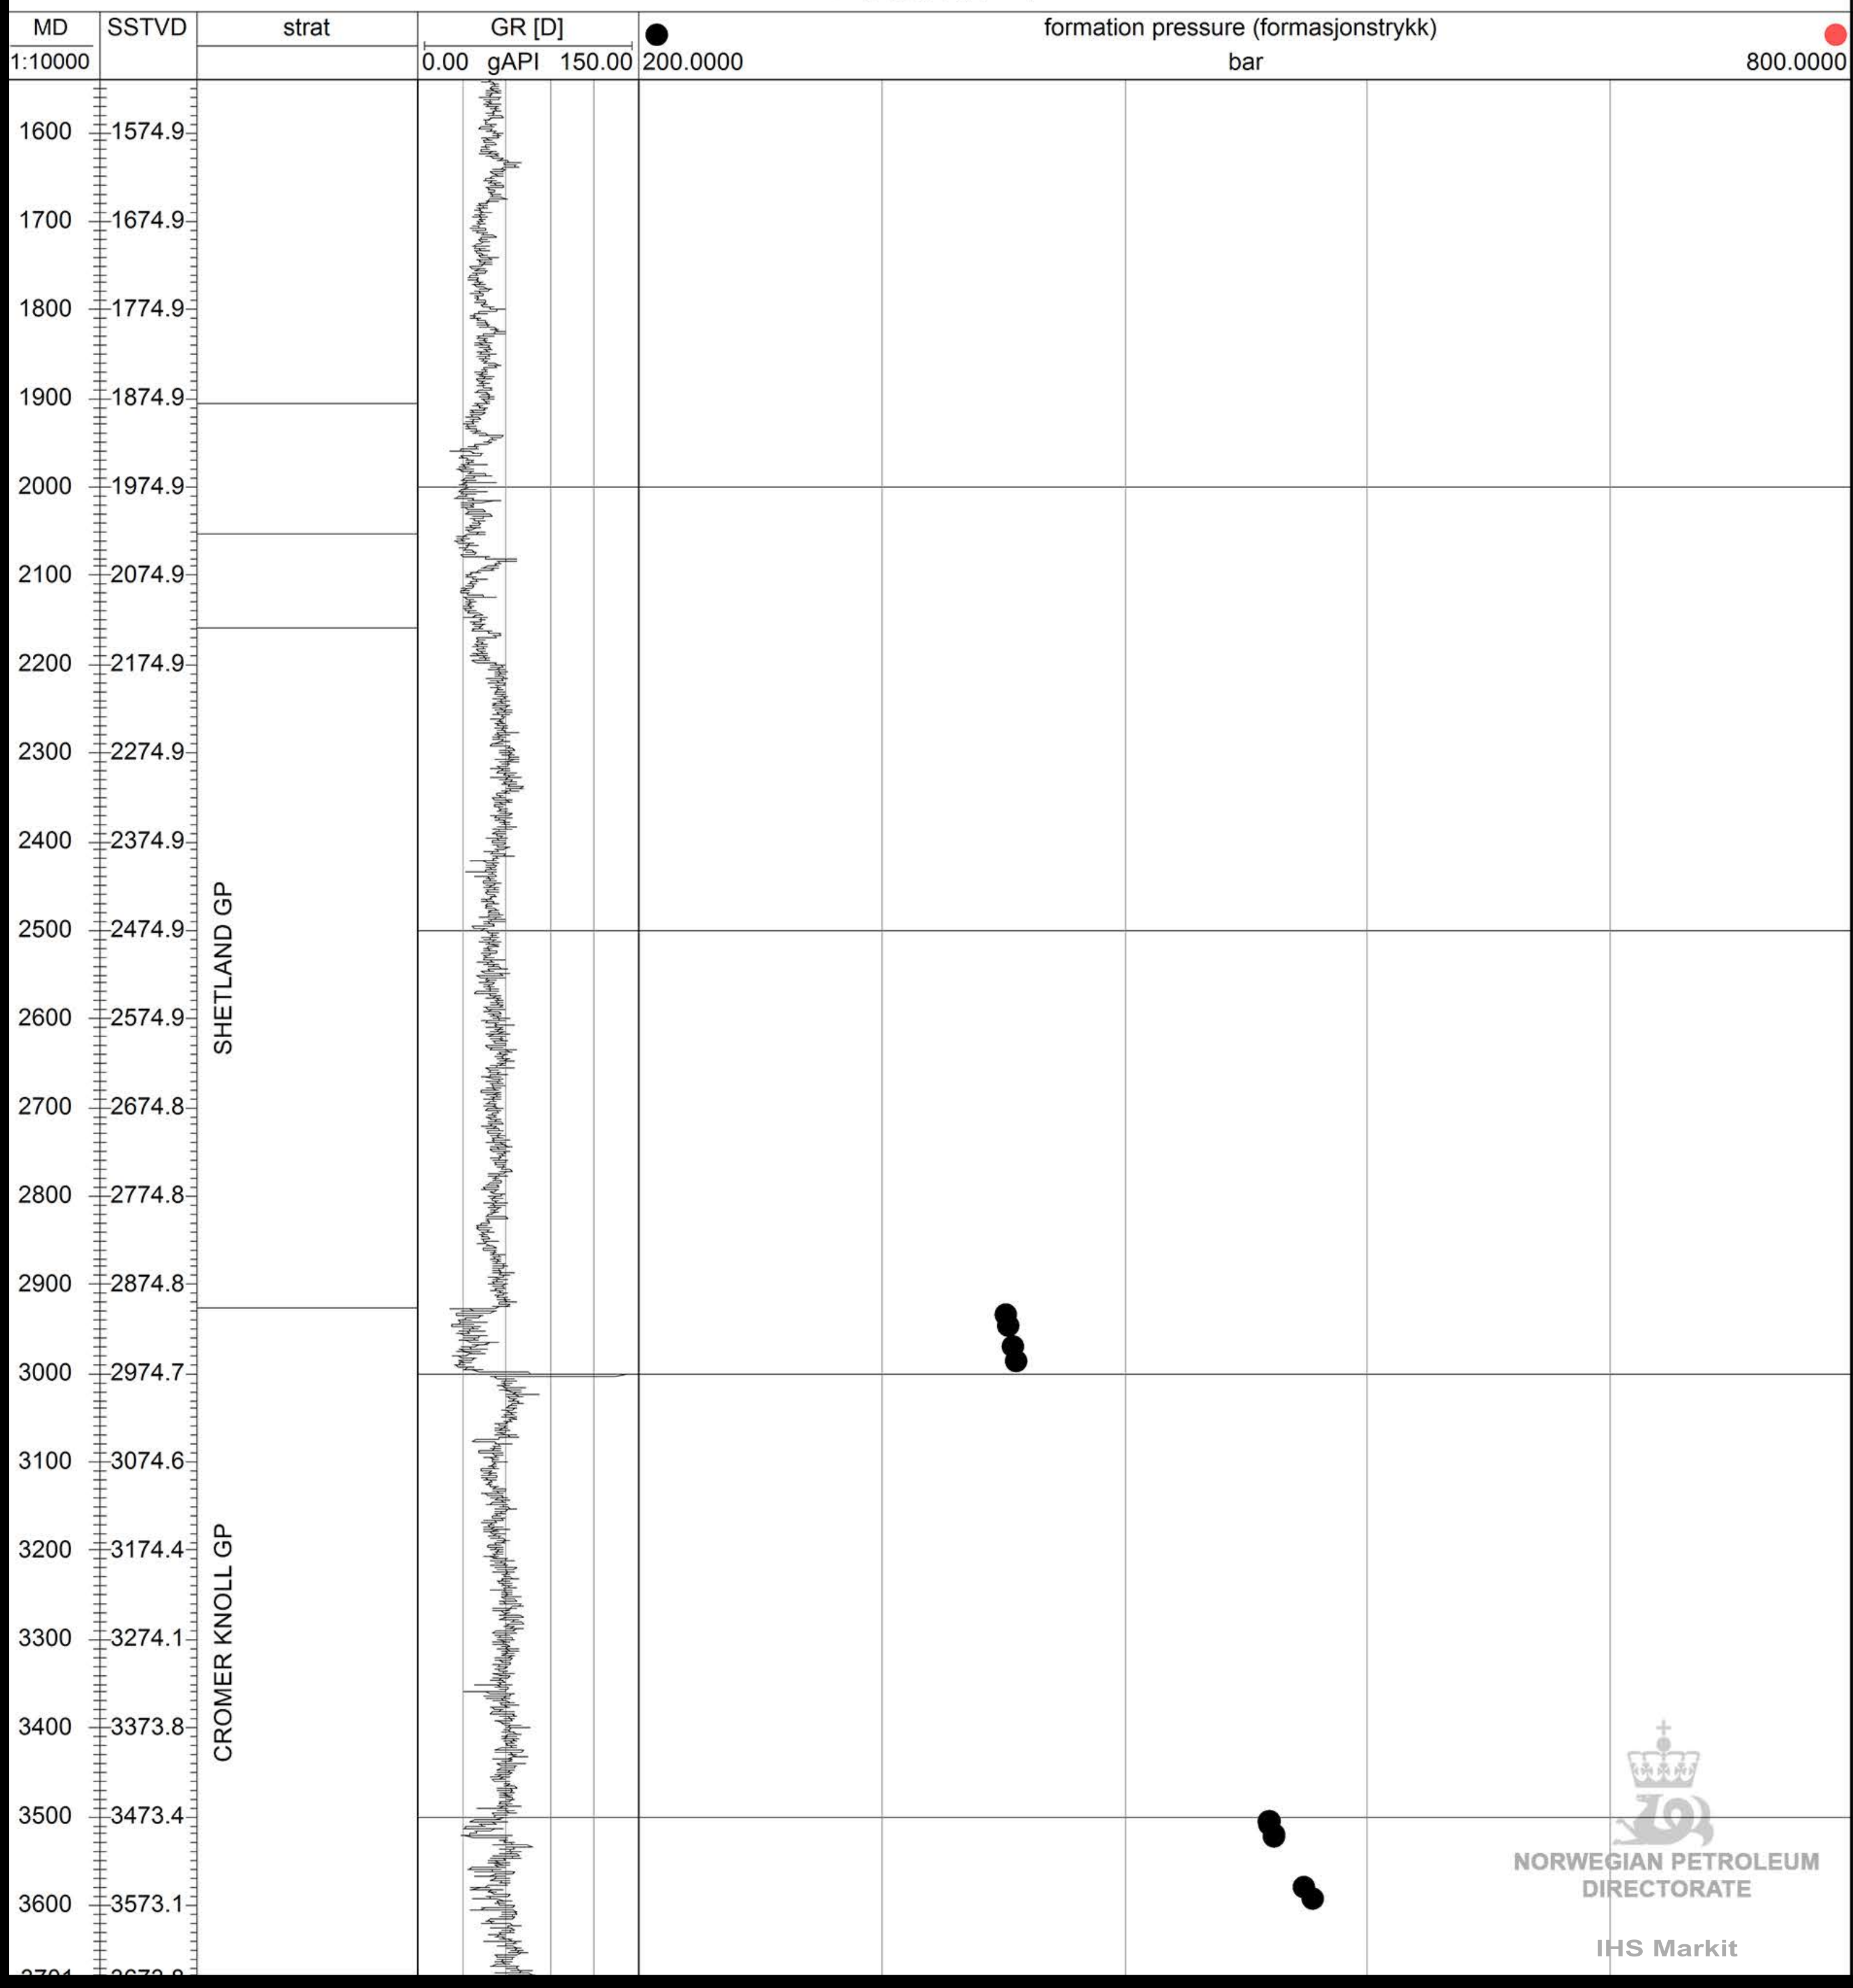

6507/7-1

NORWEGIAN PETROLEUM
DIRECTORATE

IHS Markit