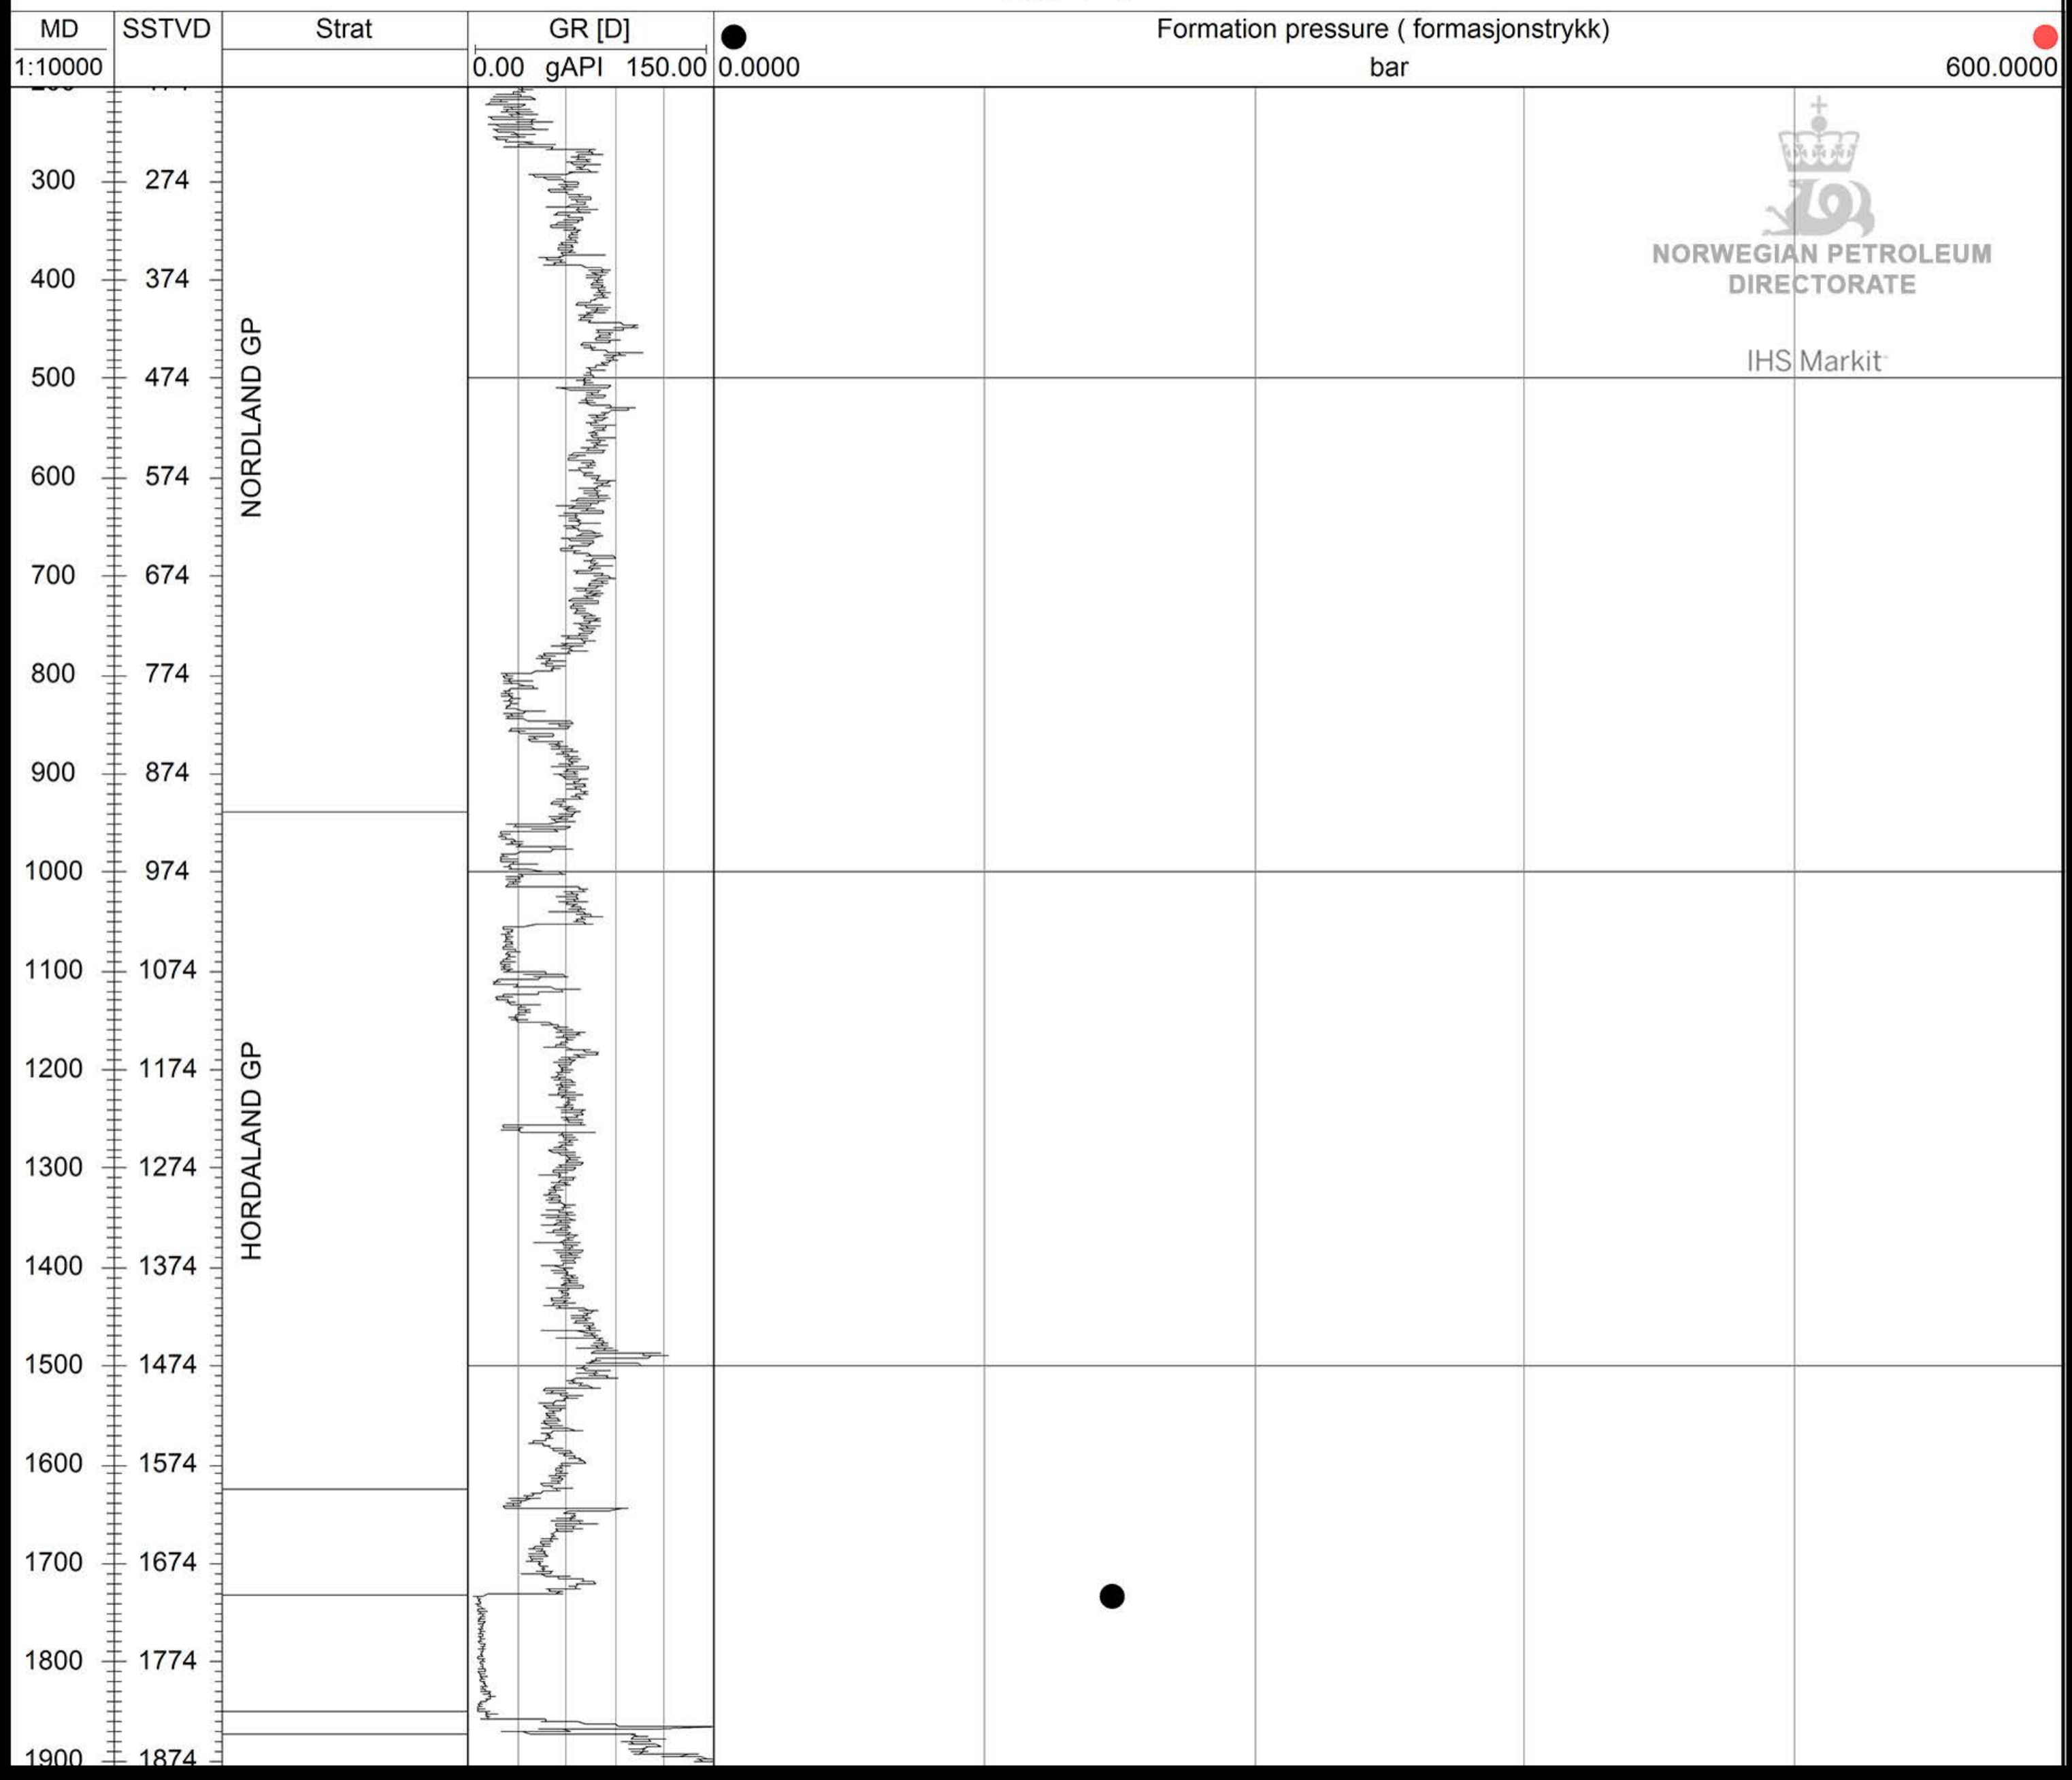

# 16/2-1

NORWEGIAN PETROLEUM  
DIRECTORATE

IHS Markit