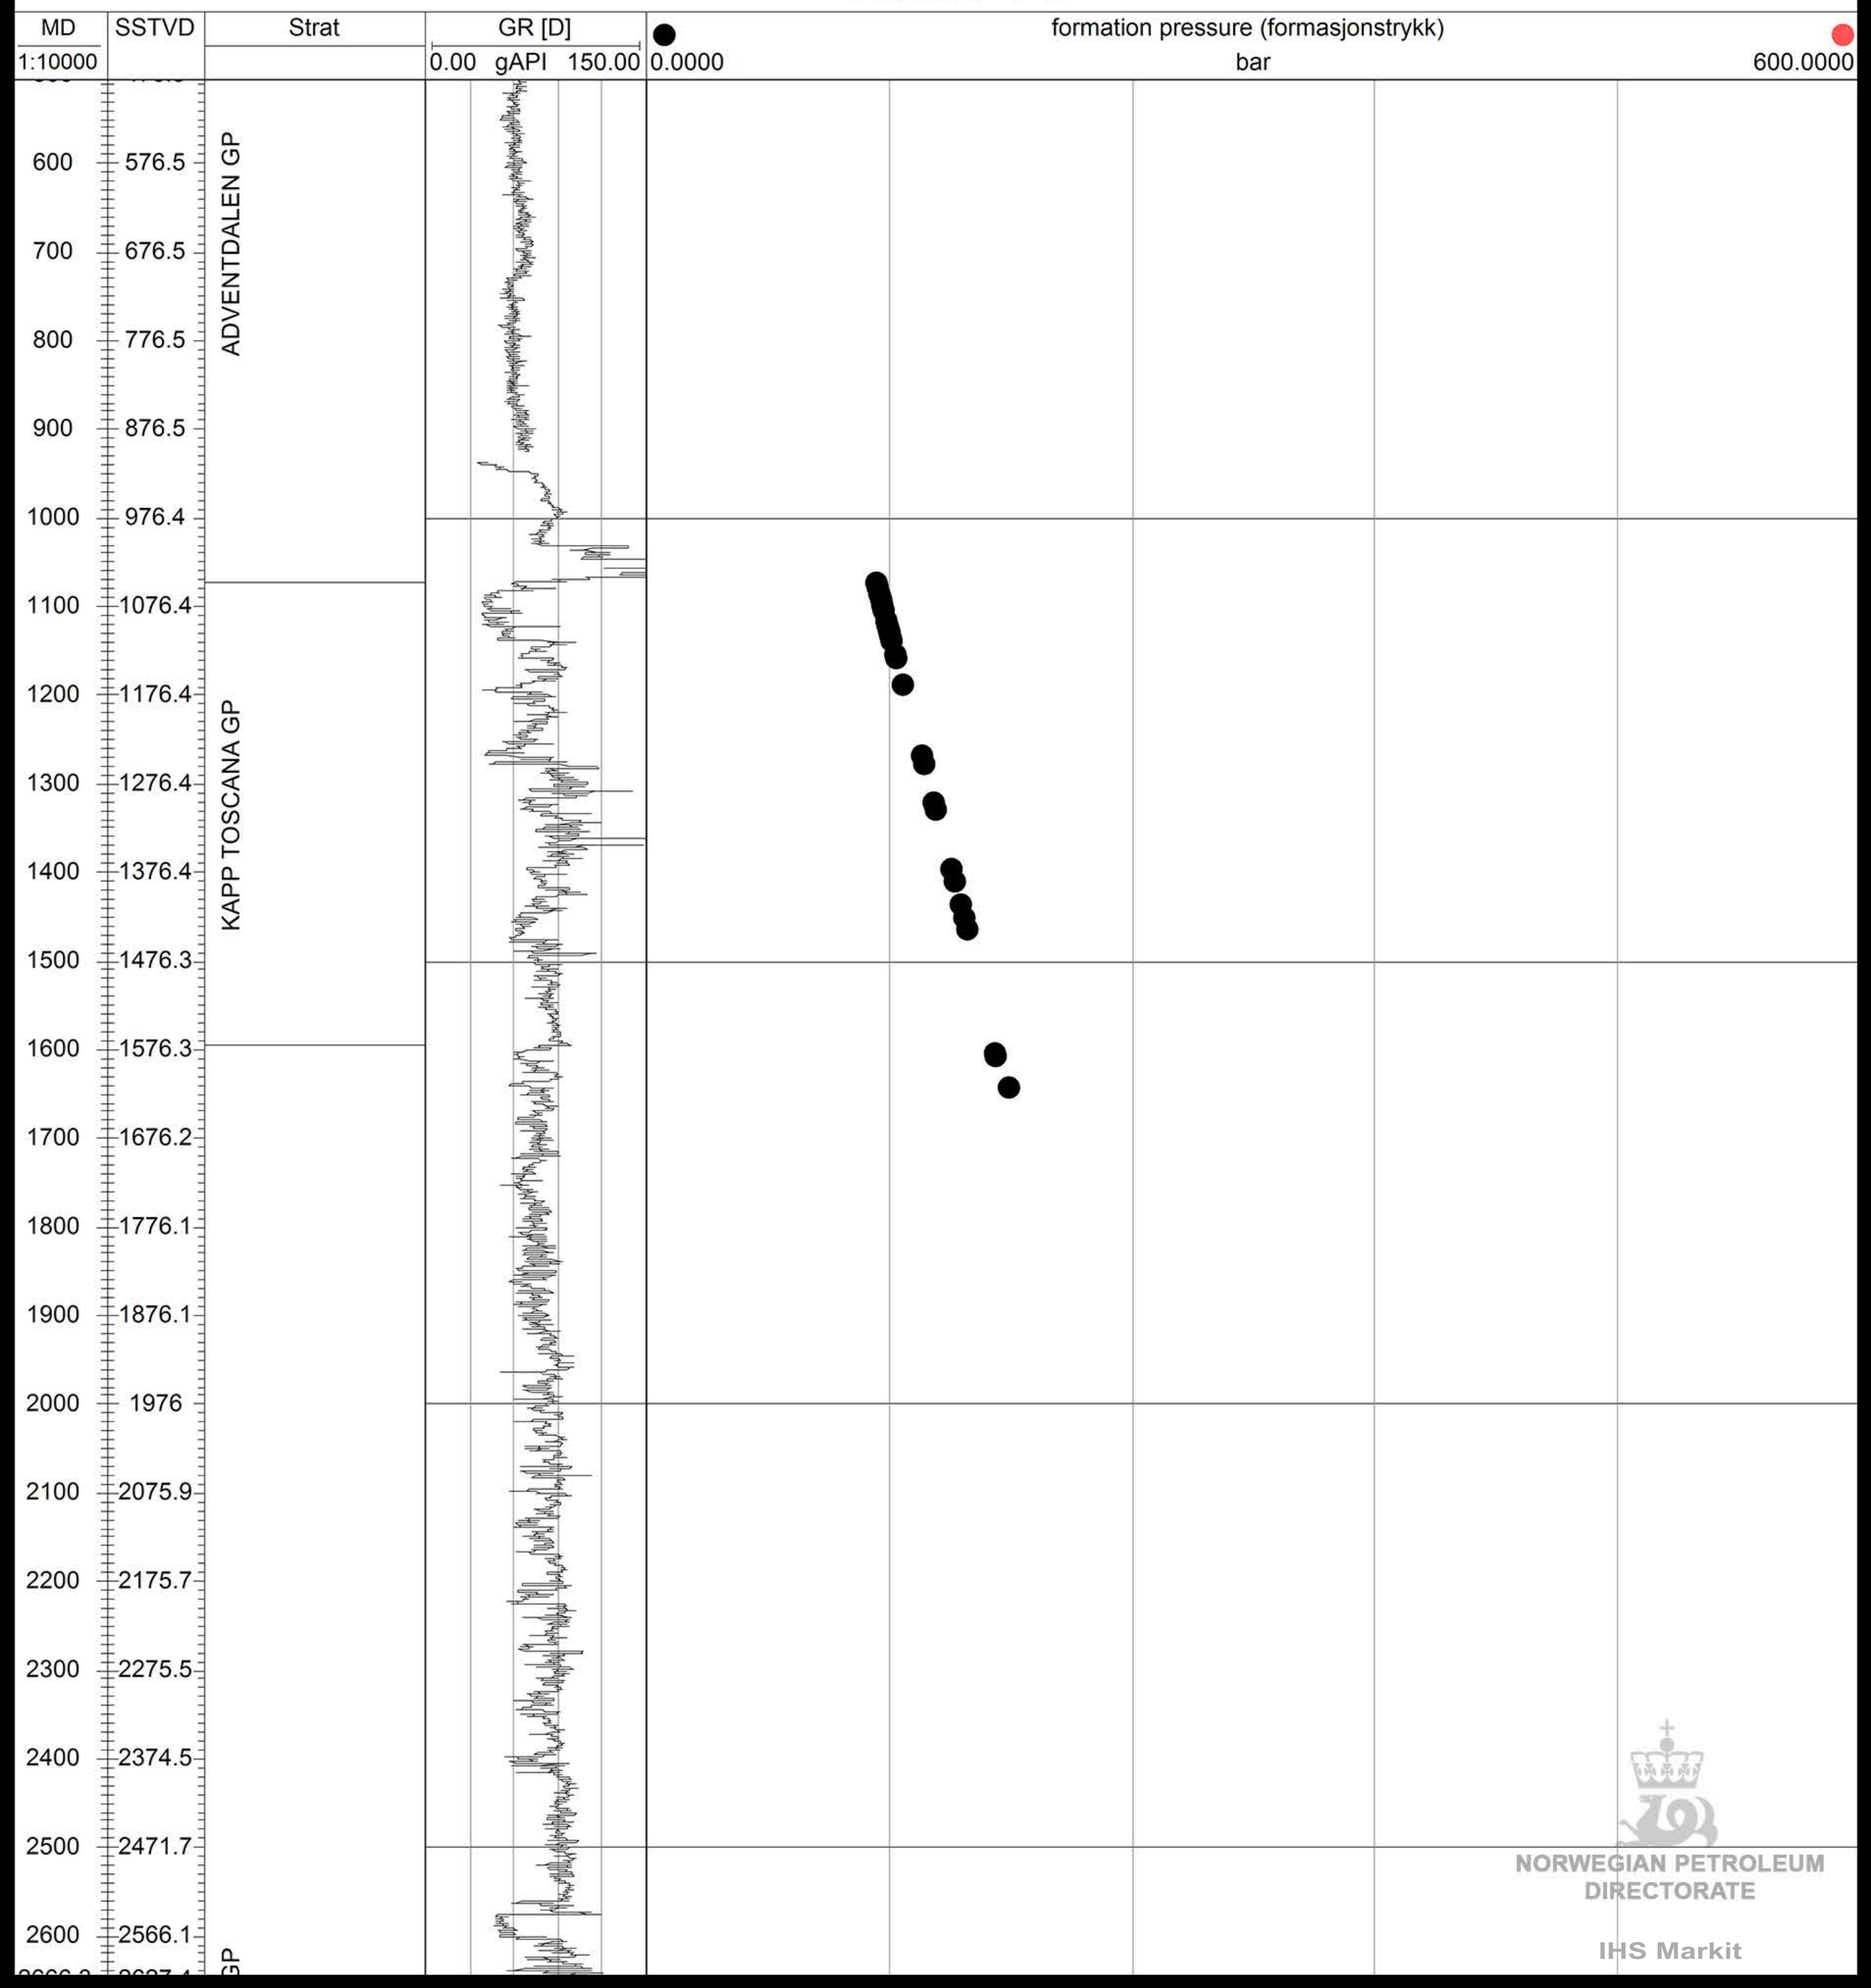

7228/9-1 S

NORWEGIAN PETROLEUM
DIRECTORATE

IHS Markit