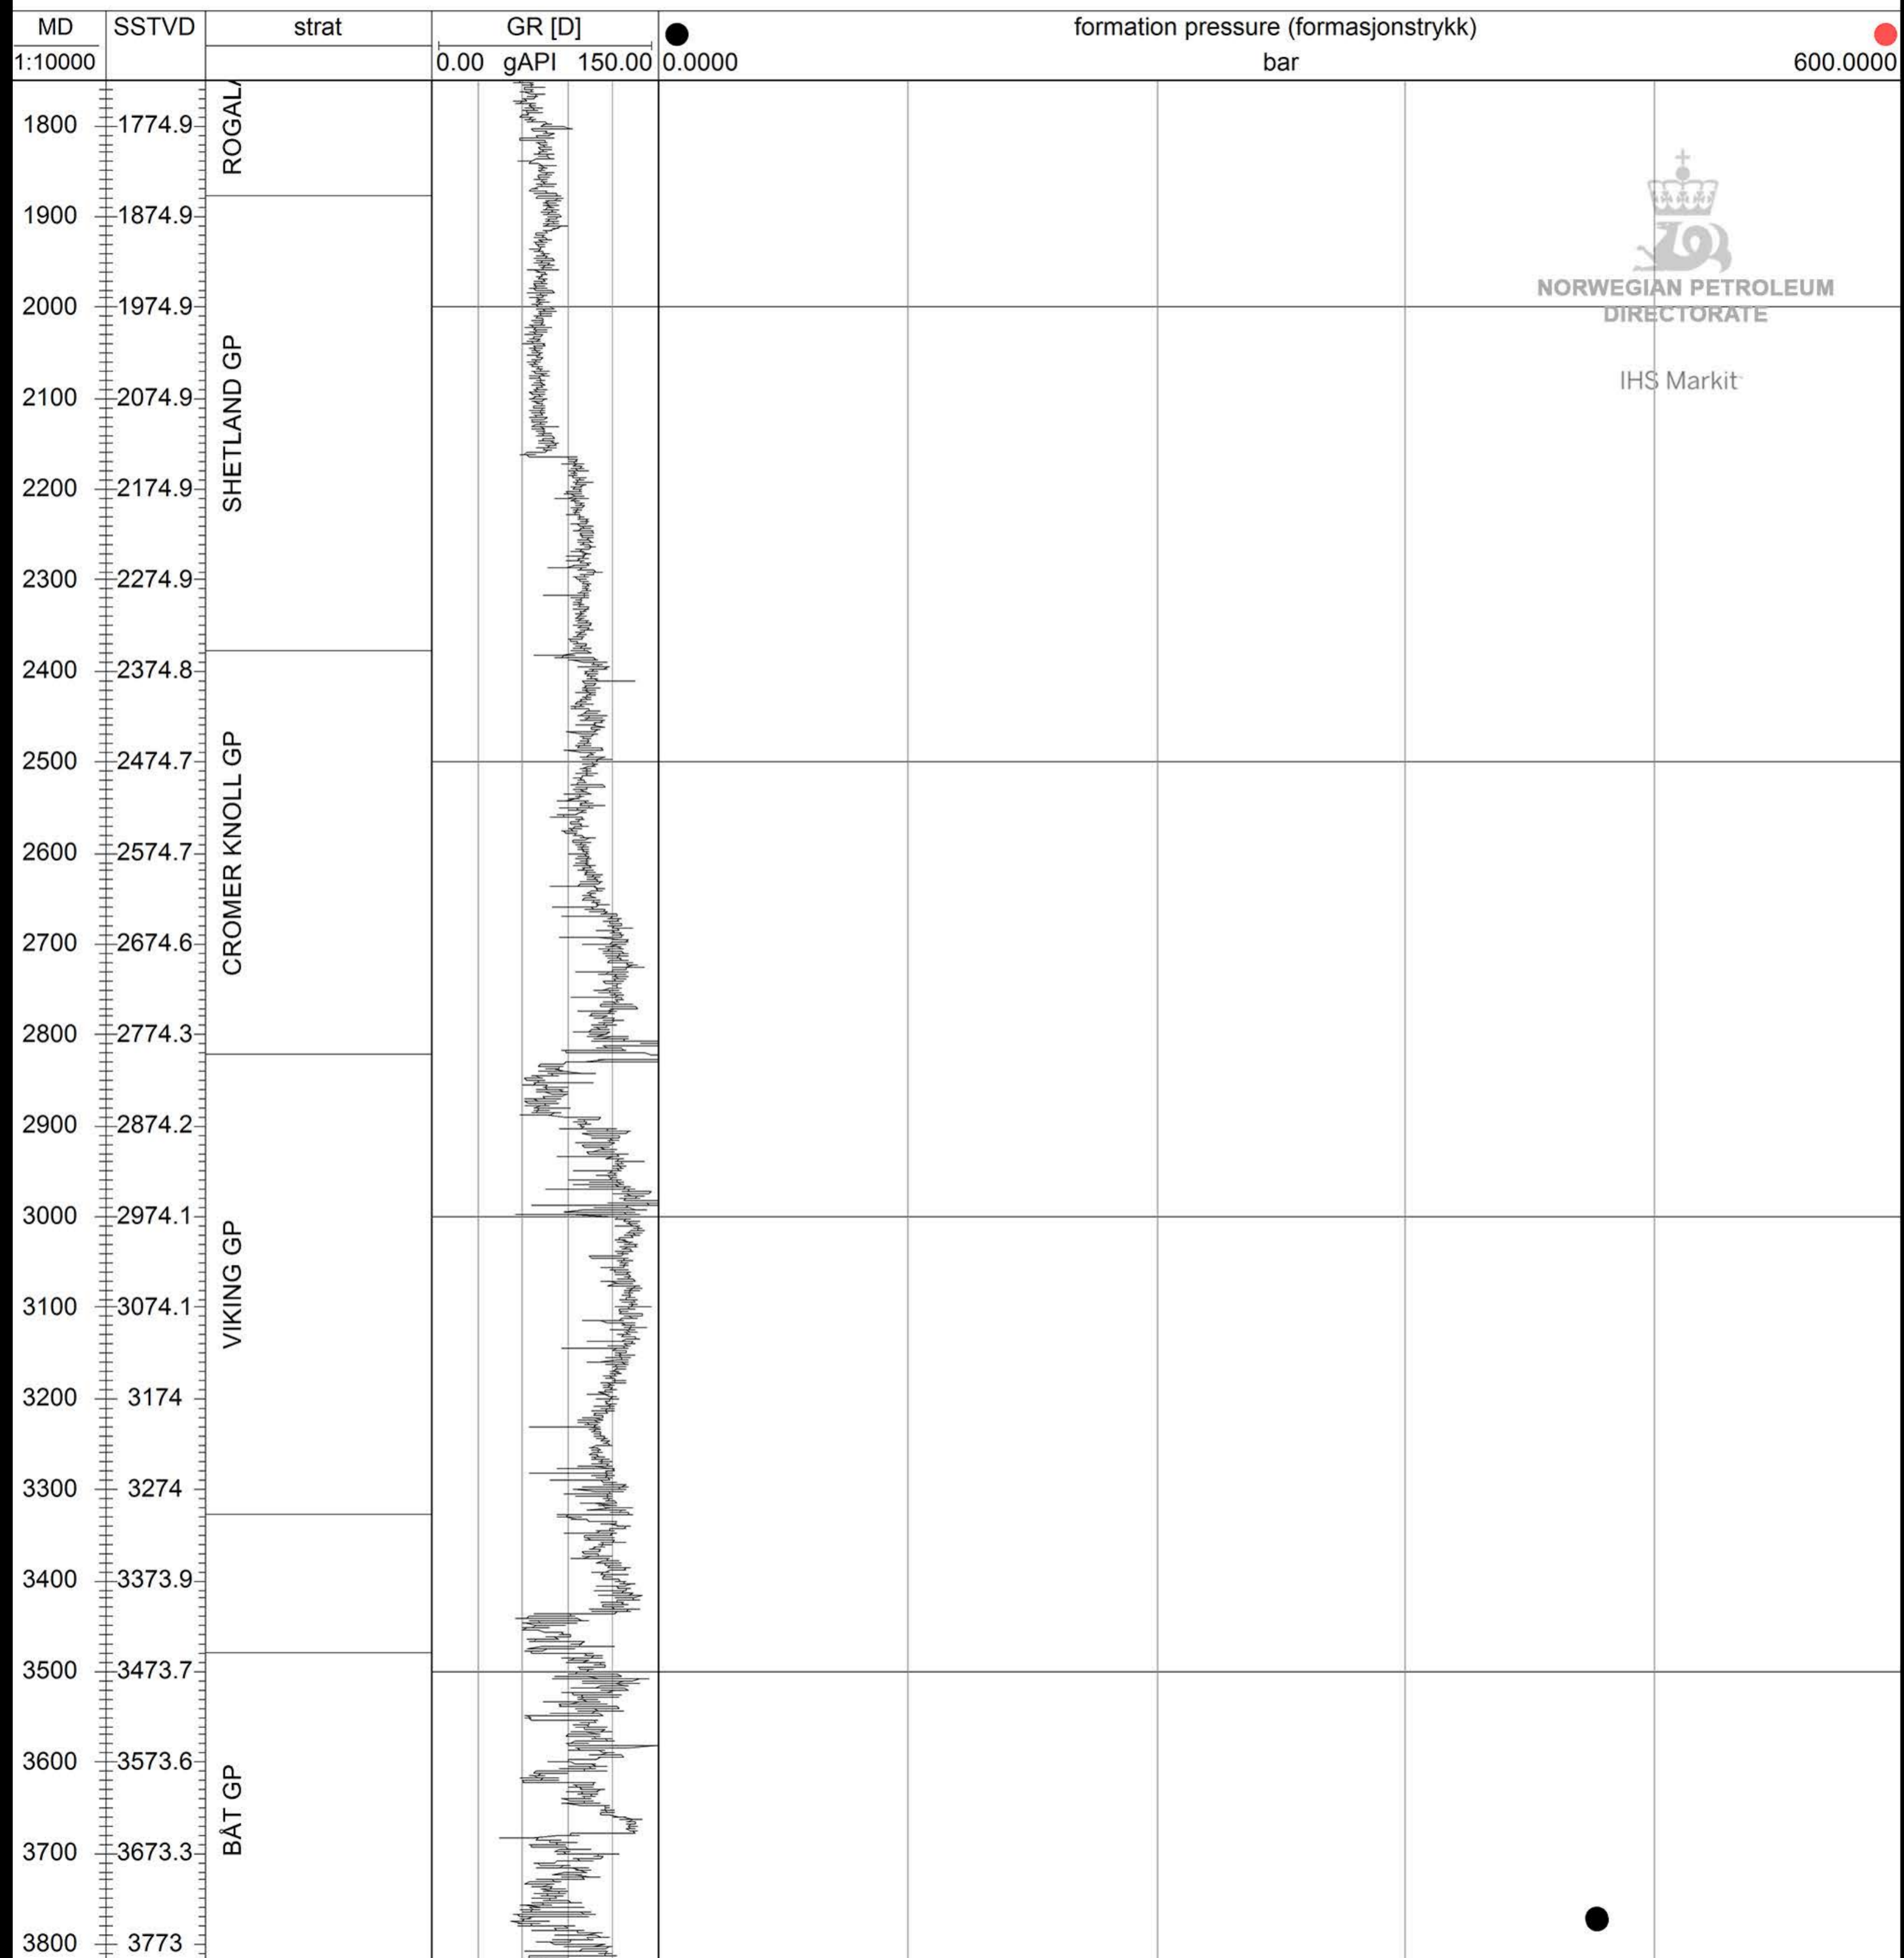

# 6407/10-2

NORWEGIAN PETROLEUM  
DIRECTORATE

IHS Markit