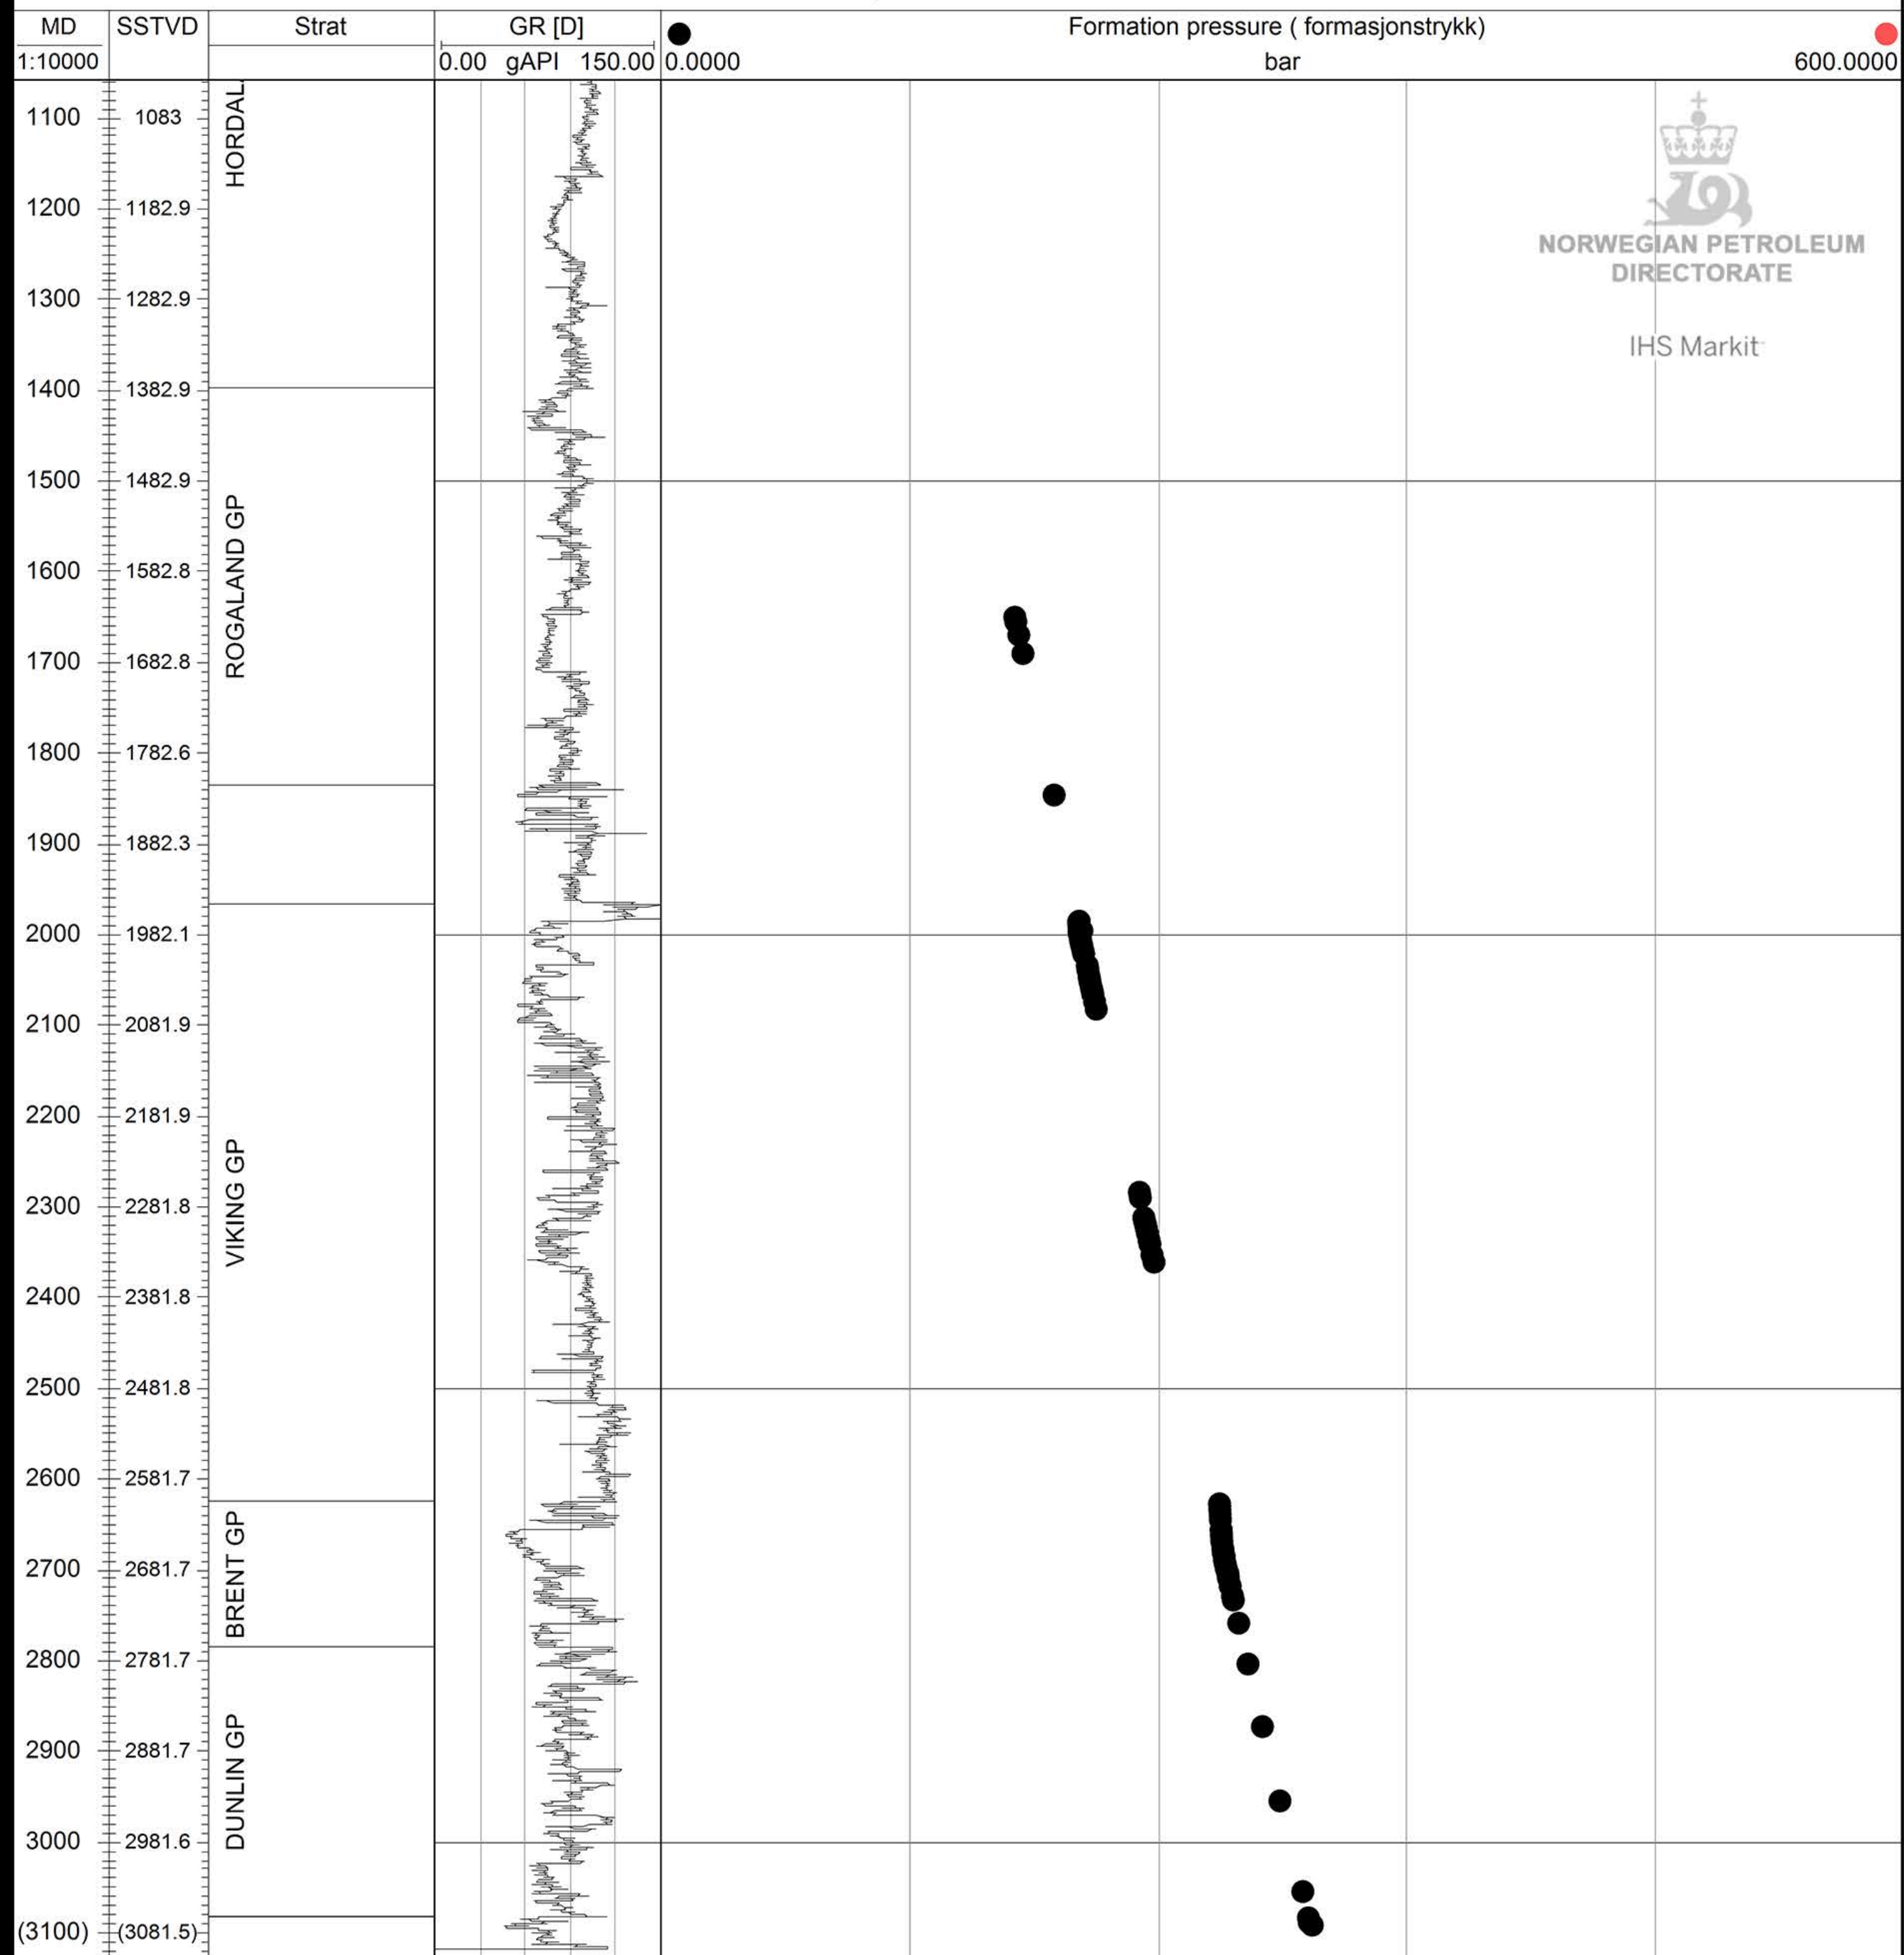

35/11-4

NORWEGIAN PETROLEUM
DIRECTORATE

IHS Markit