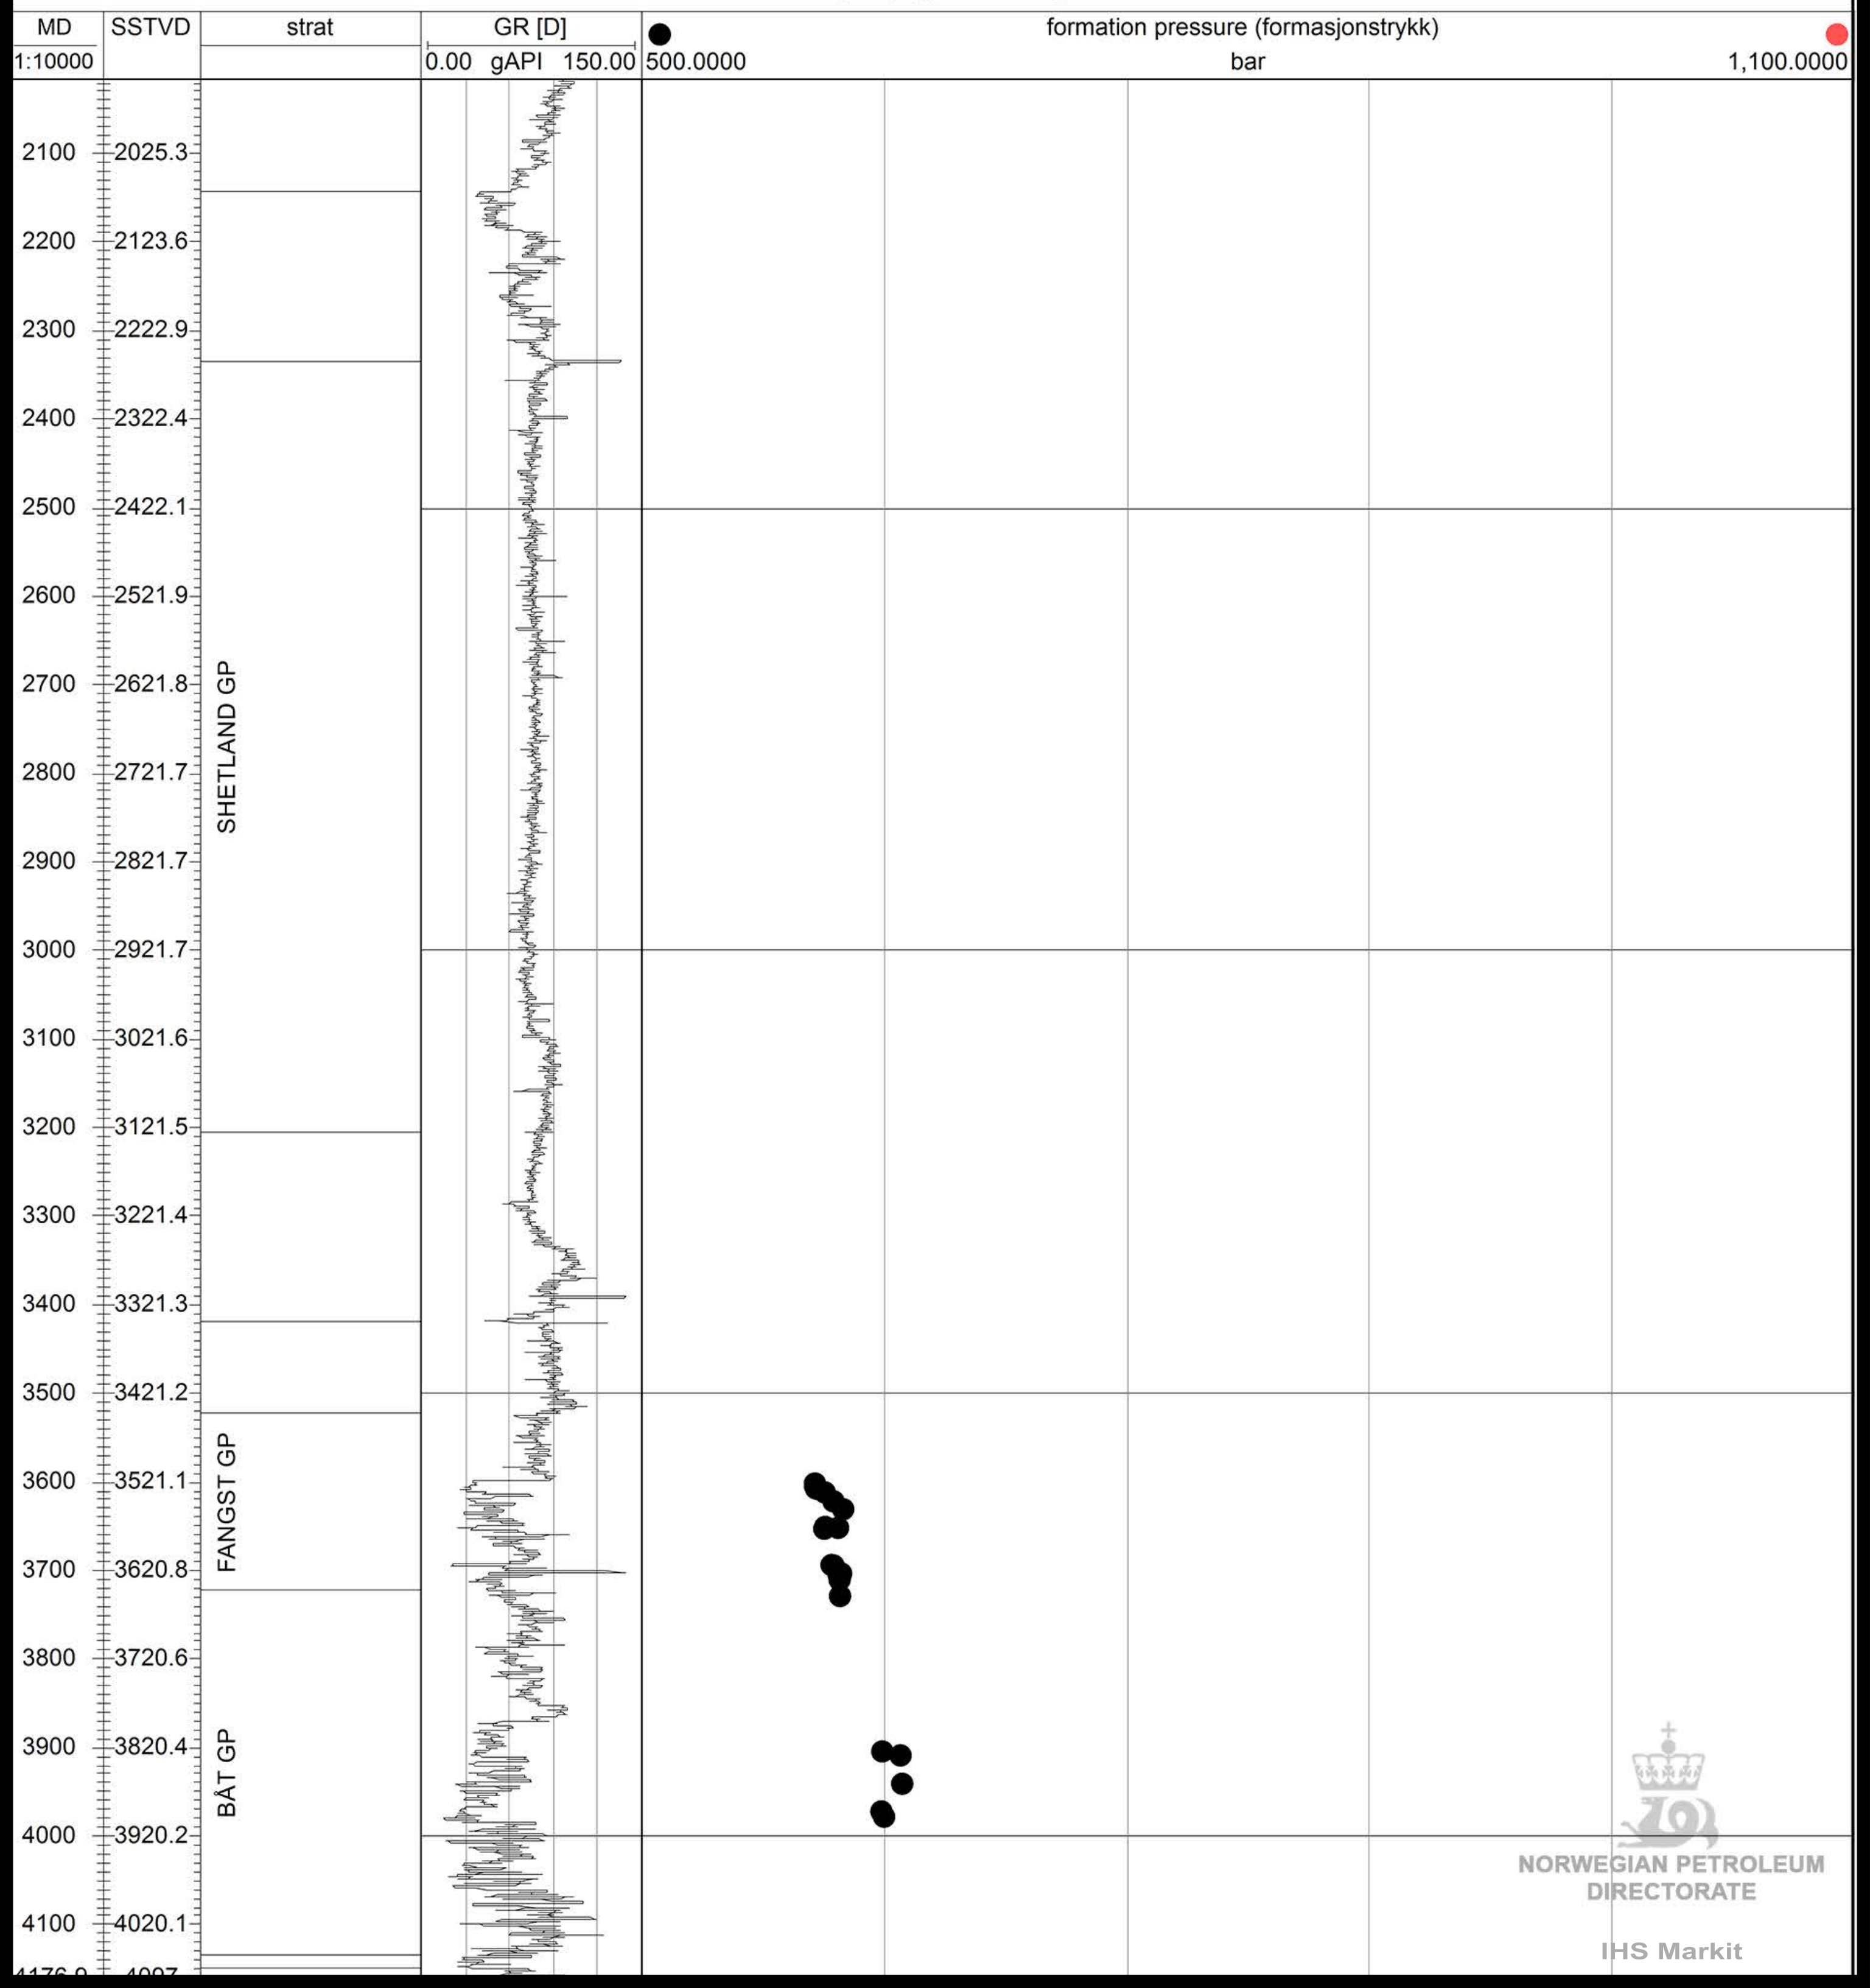

● 6406/11-1 S

NORWEGIAN PETROLEUM
DIRECTORATE

IHS Markit