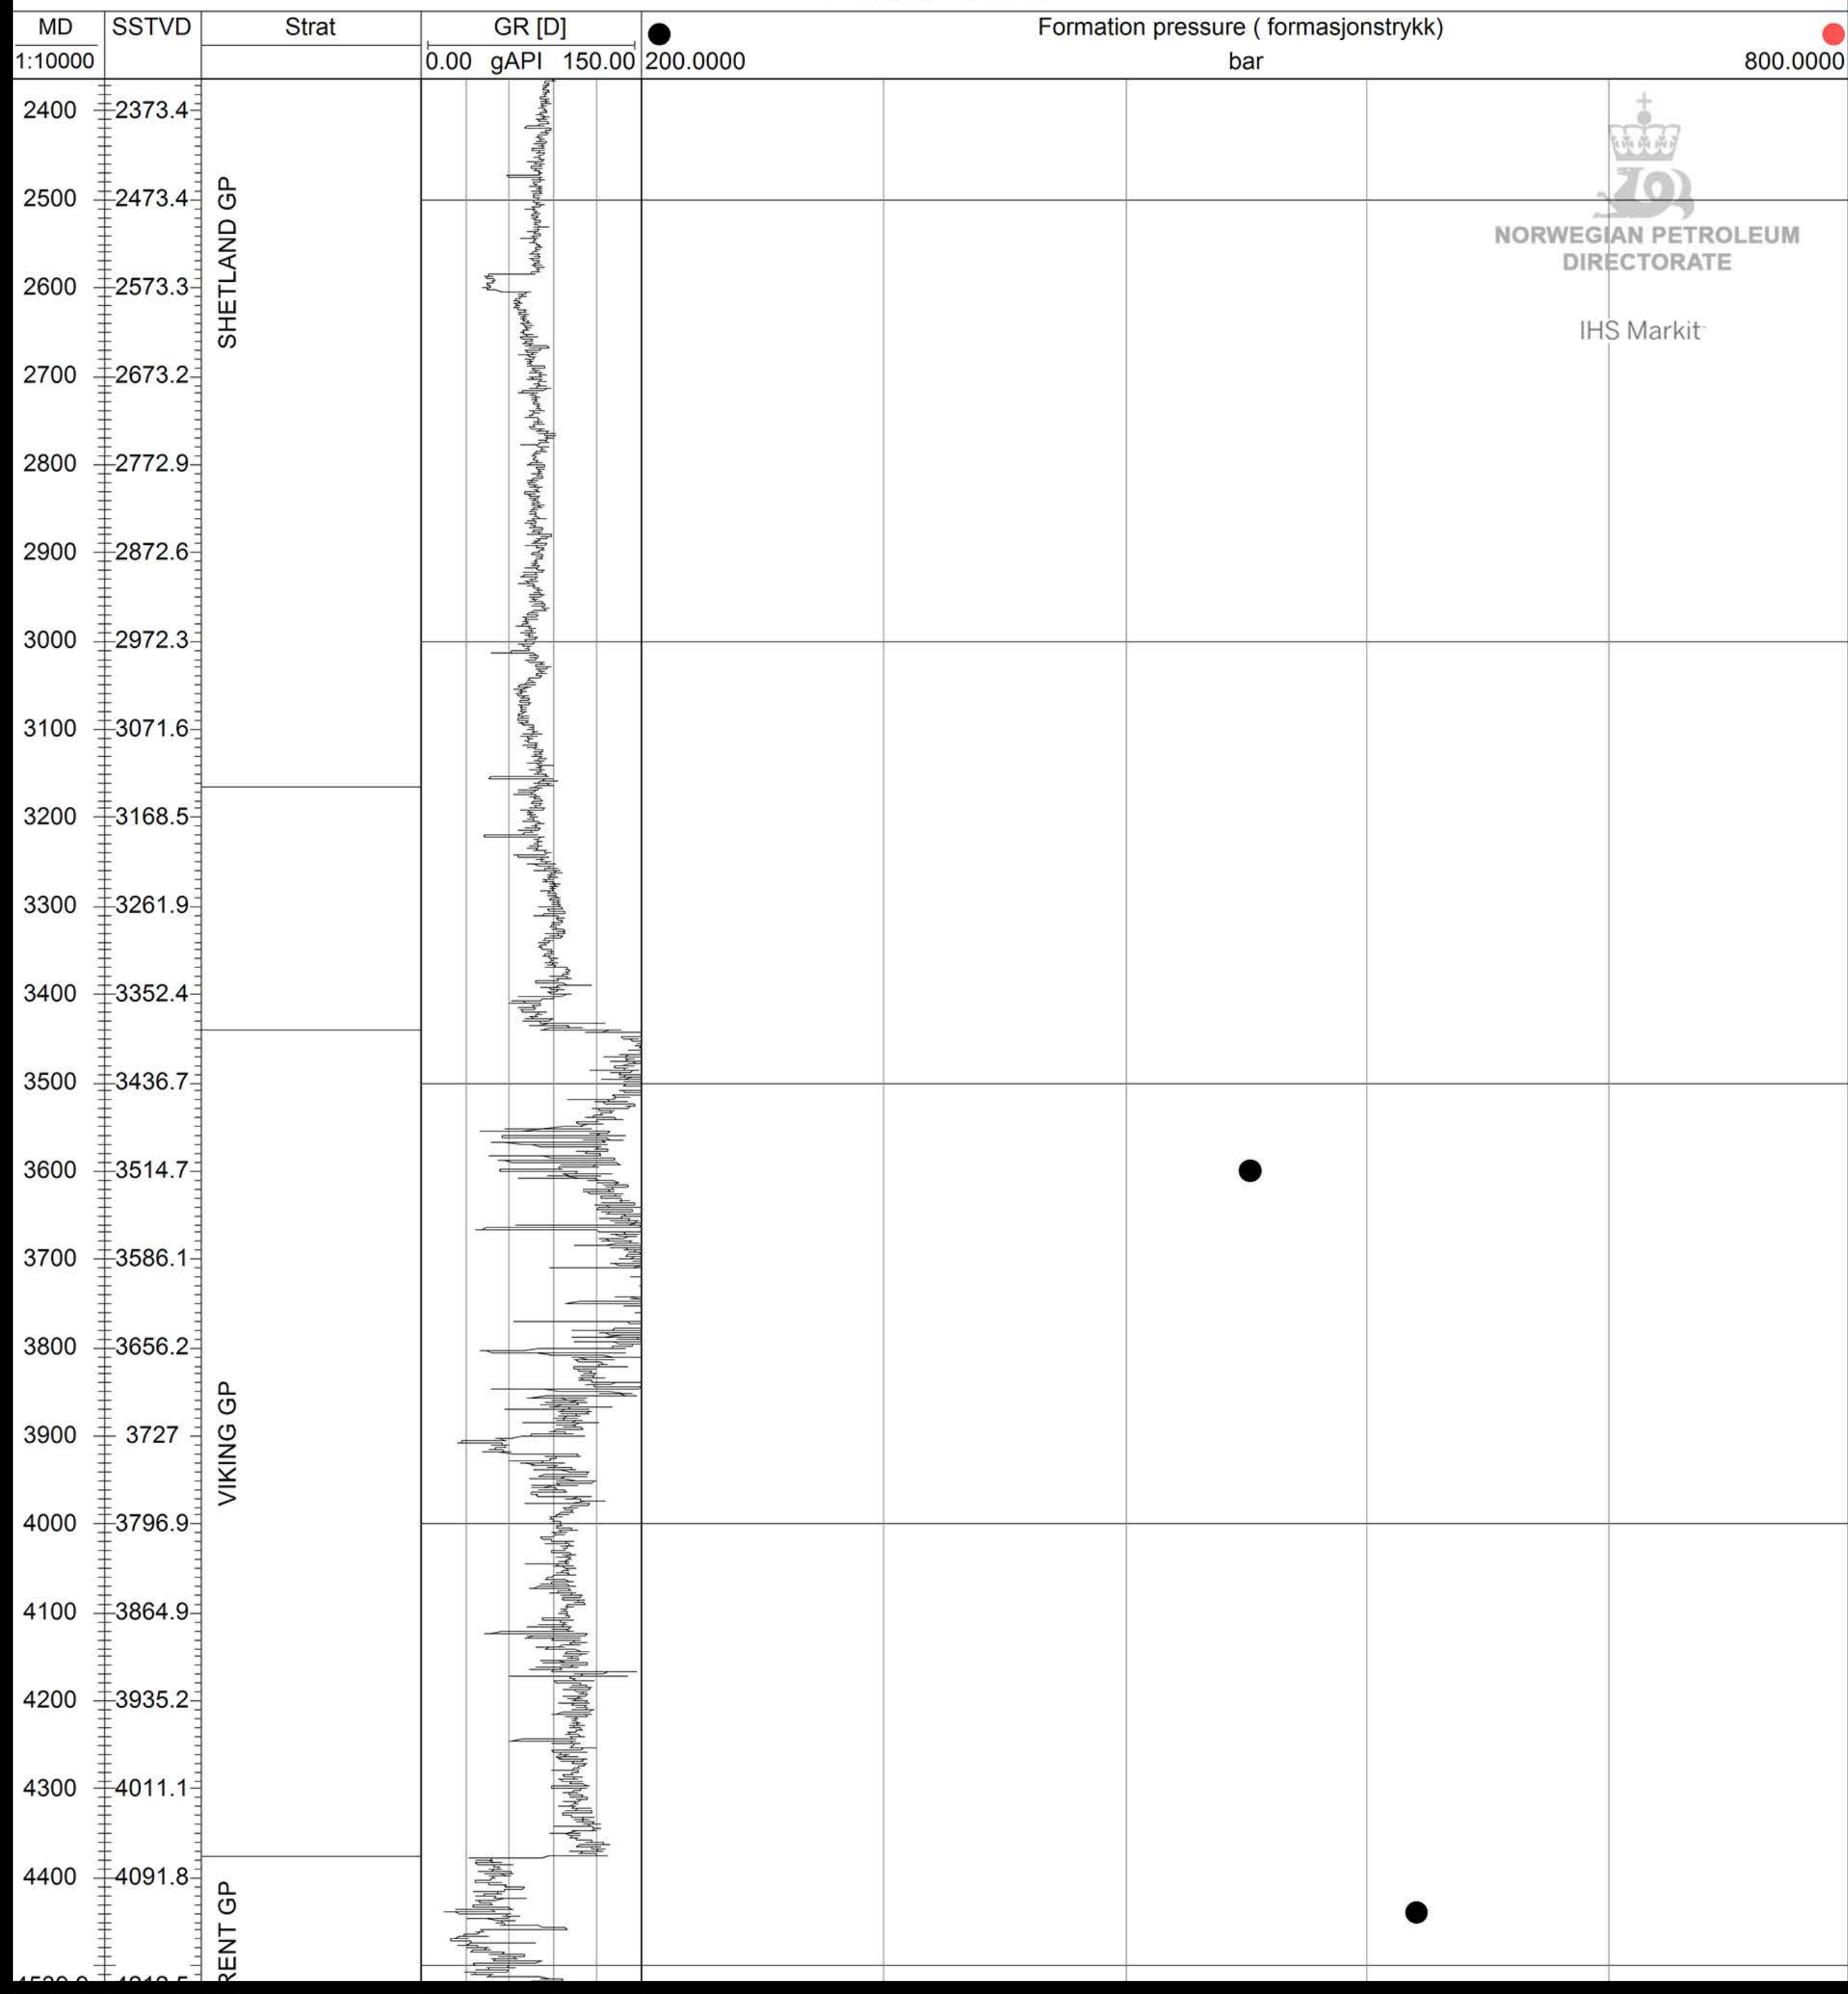

34/7-15 S

NORWEGIAN PETROLEUM
DIRECTORATE

IHS Markit

800.0000