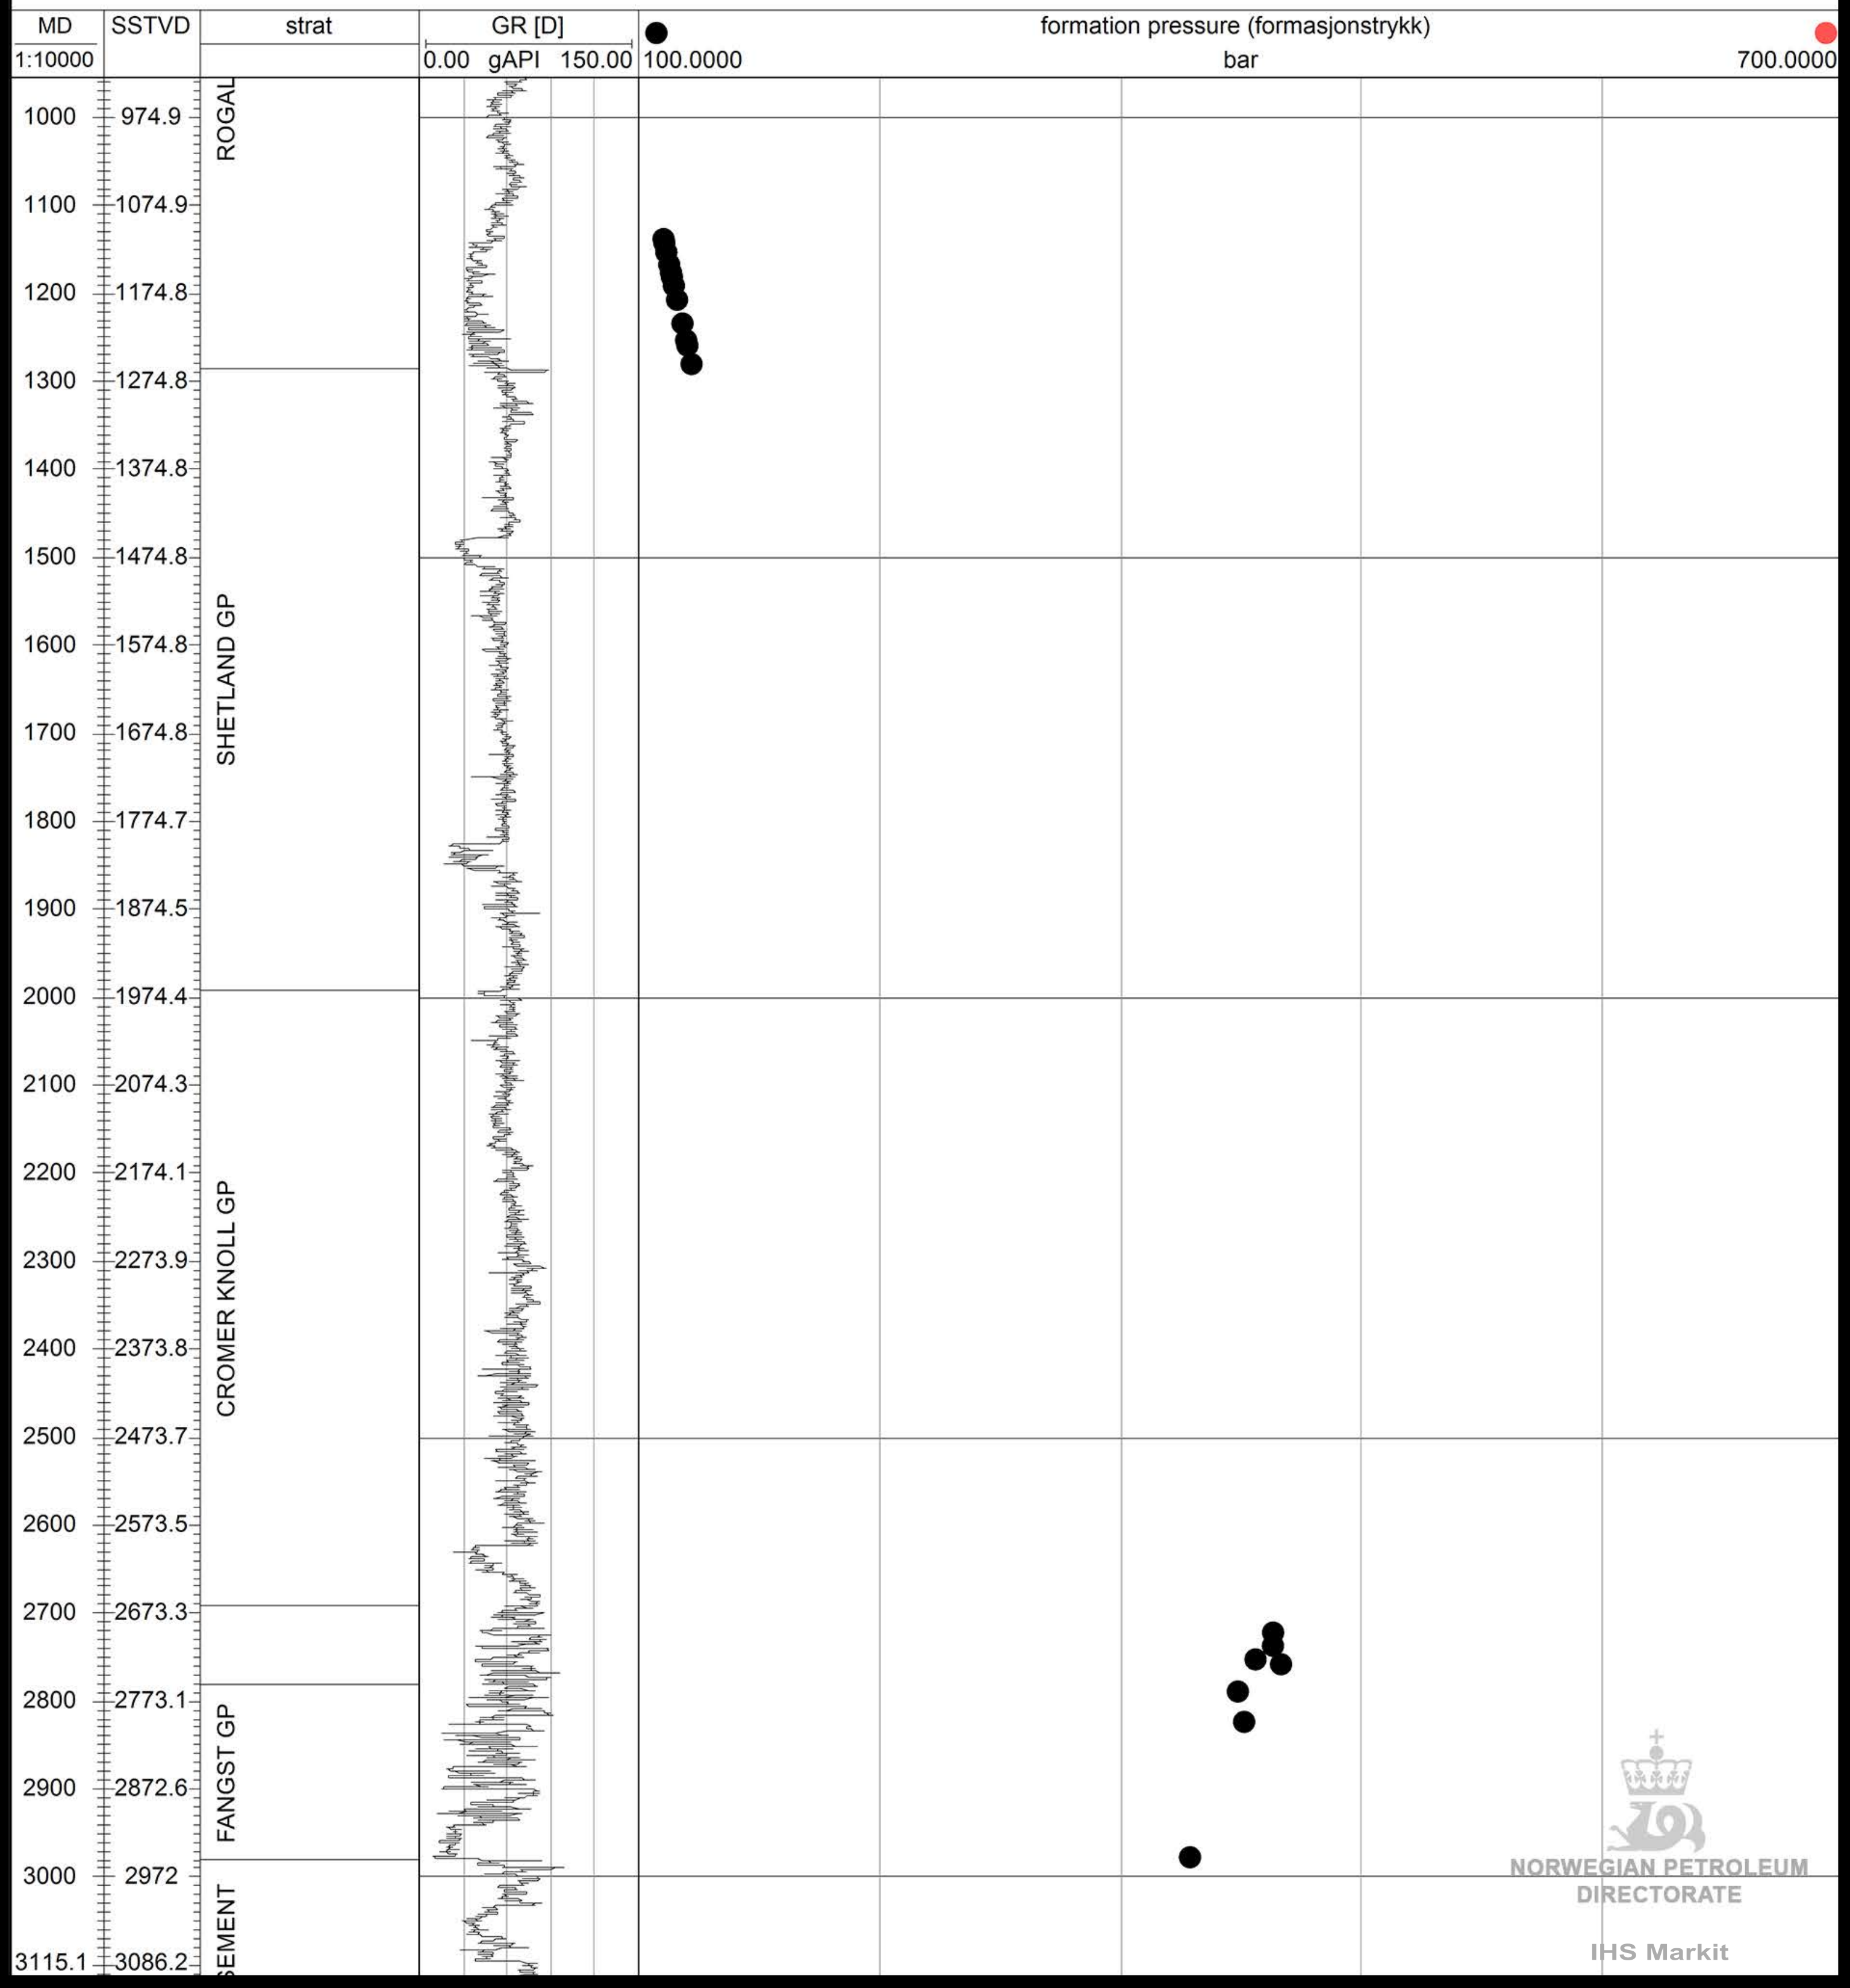

# 6306/10-1

NORWEGIAN PETROLEUM  
DIRECTORATE

IHS Markit