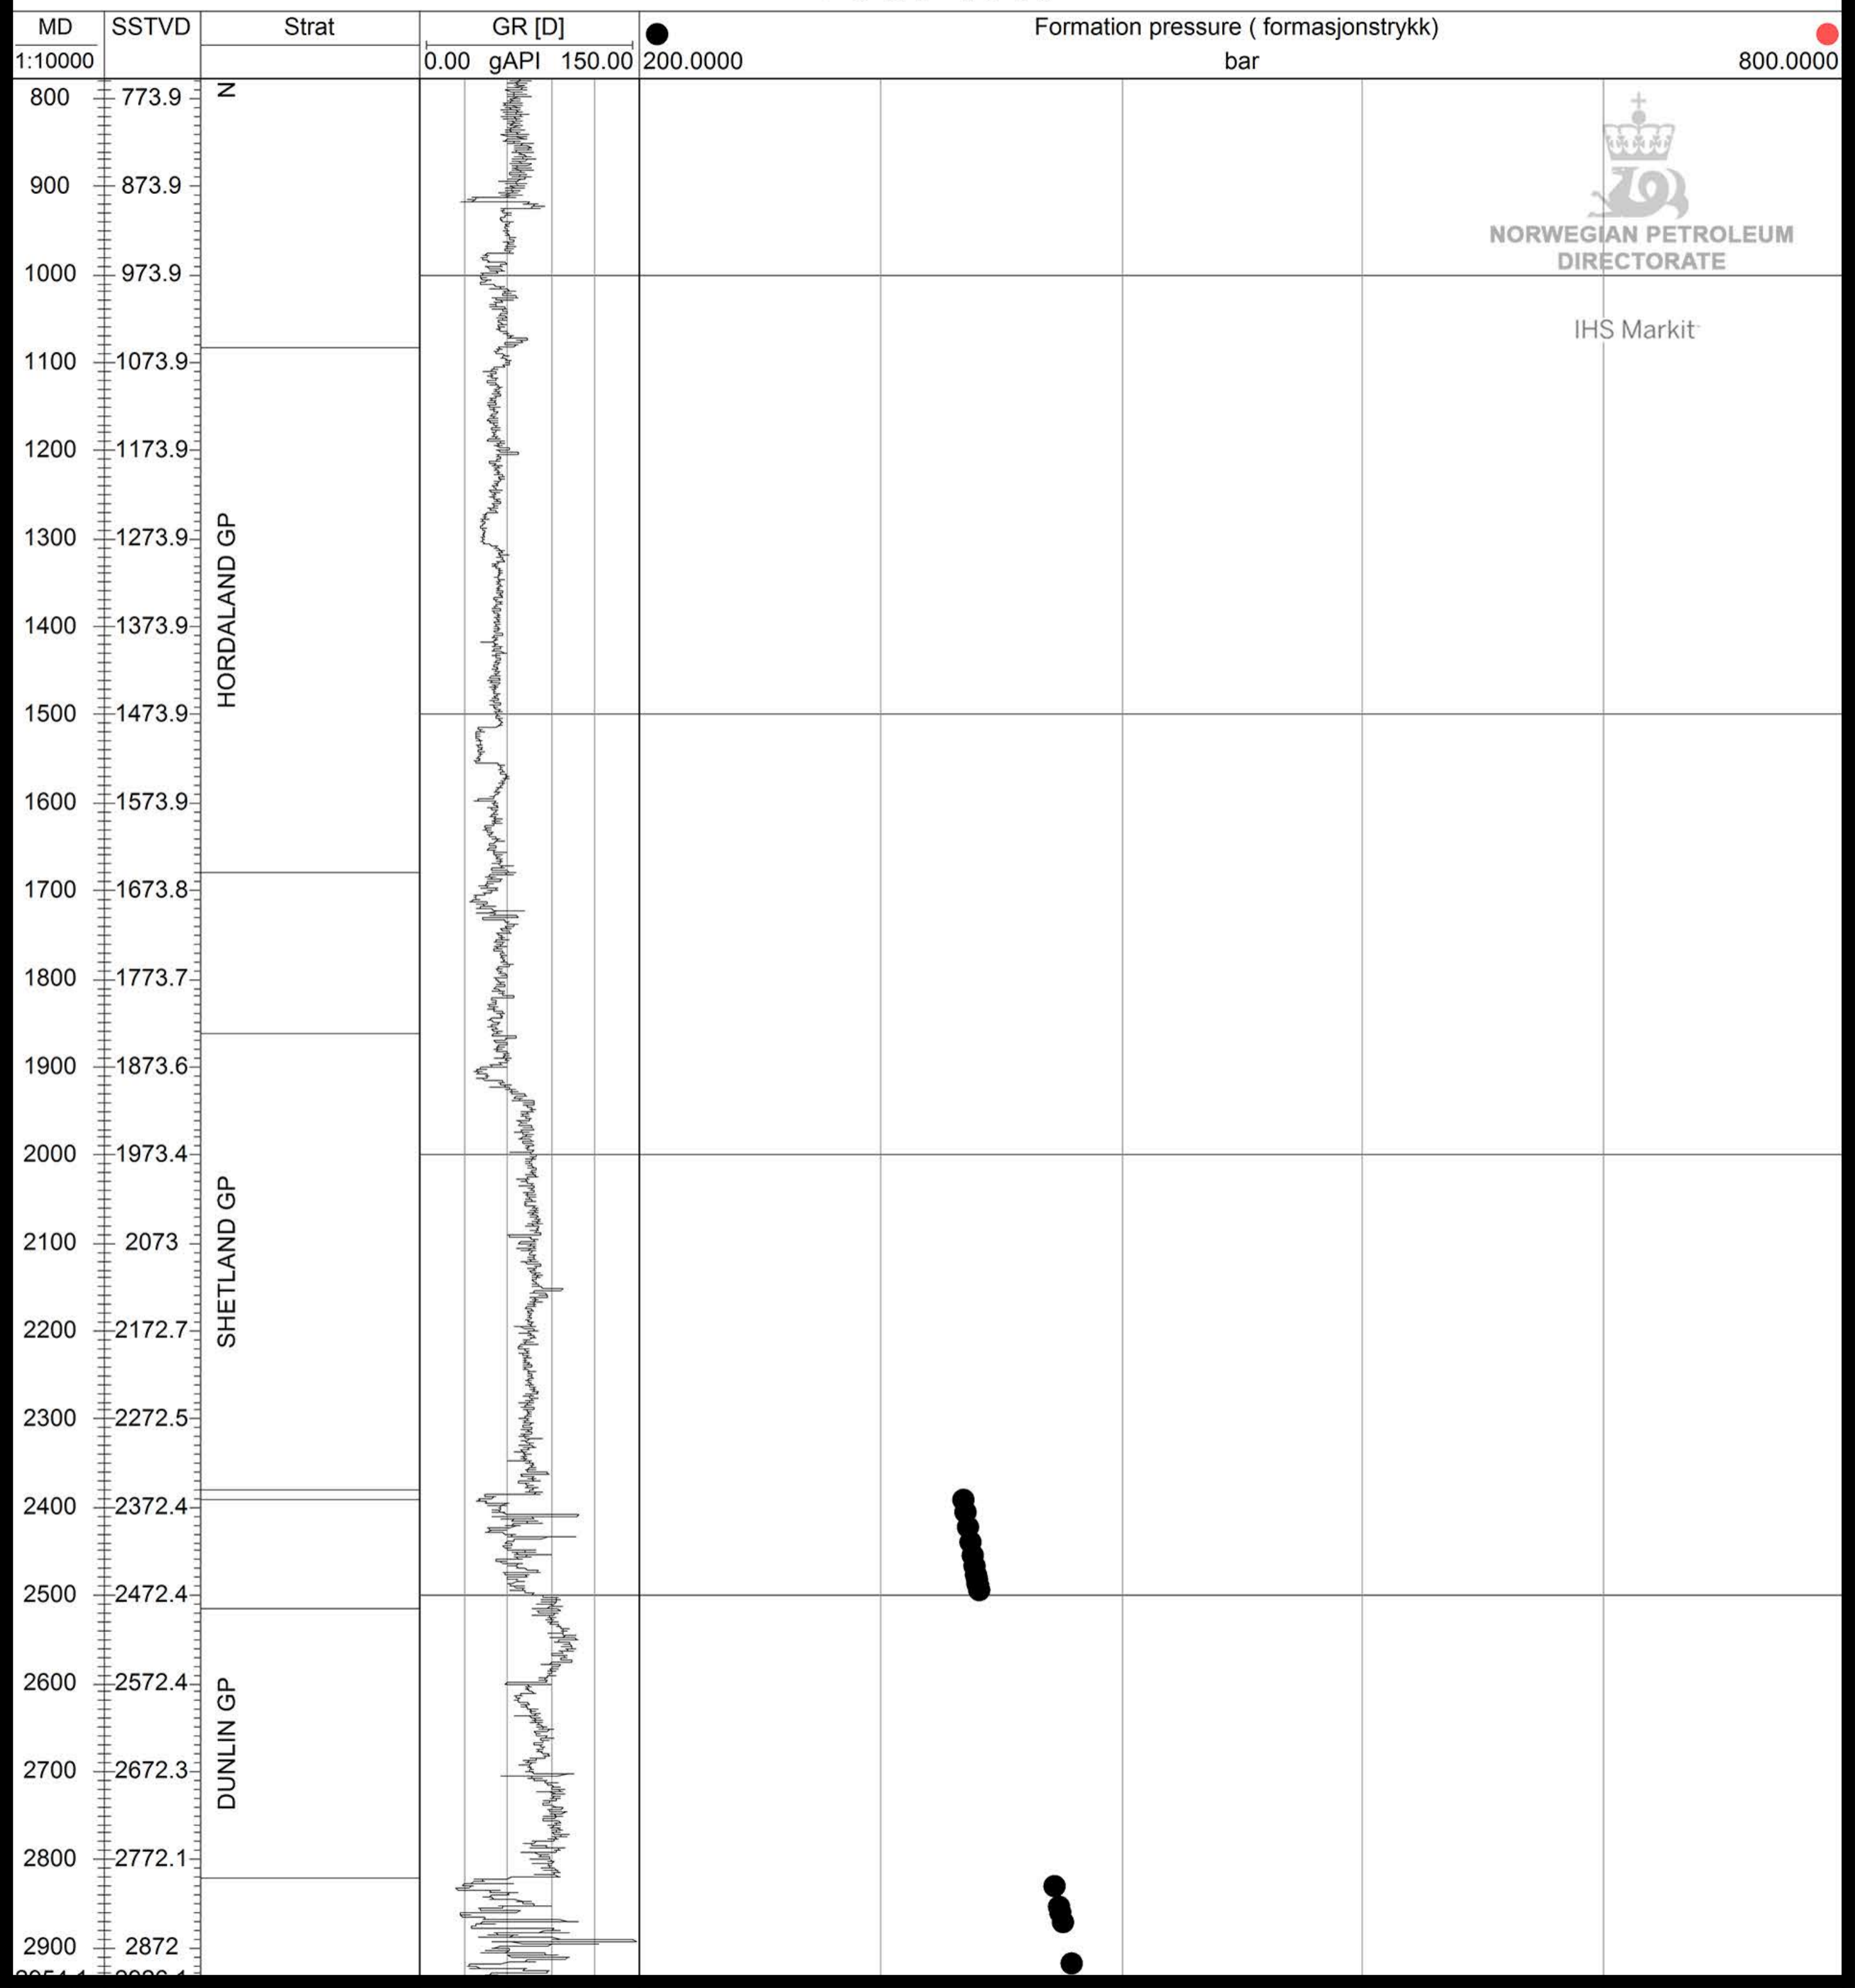

● 34/7-16 R

NORWEGIAN PETROLEUM
DIRECTORATE

IHS Markit