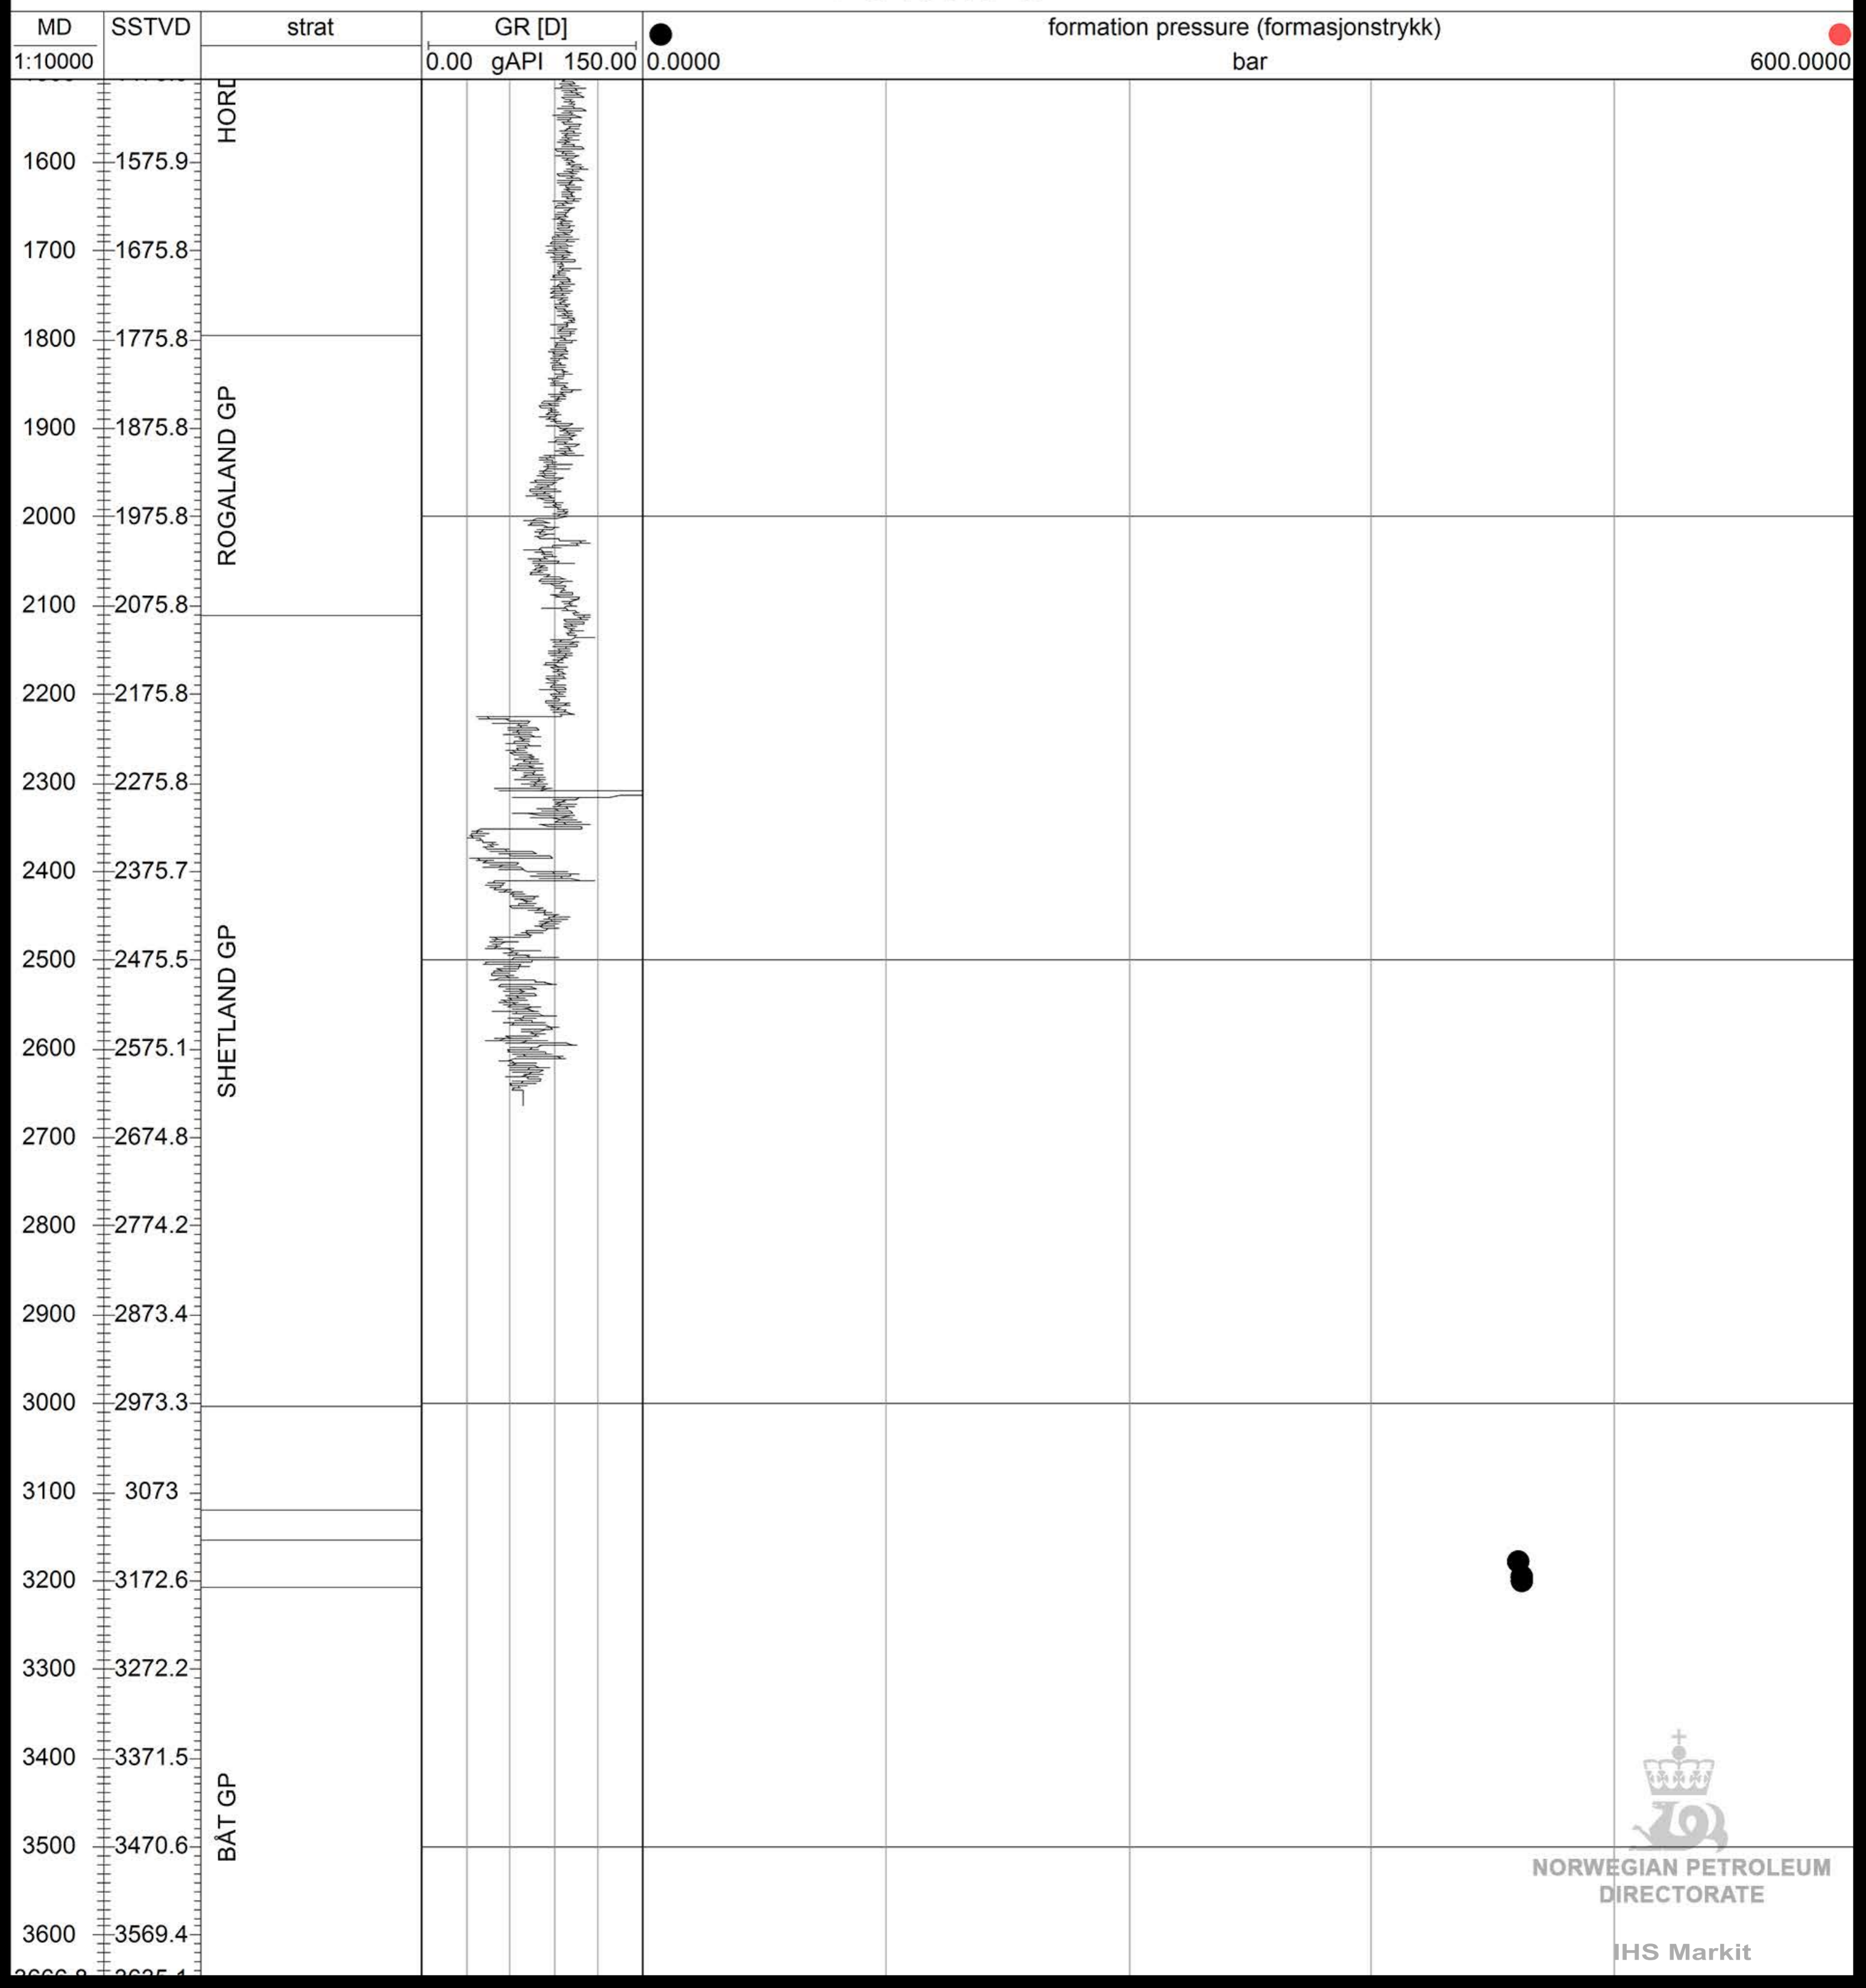

# 6407/7-5

NORWEGIAN PETROLEUM  
DIRECTORATE

IHS Markit