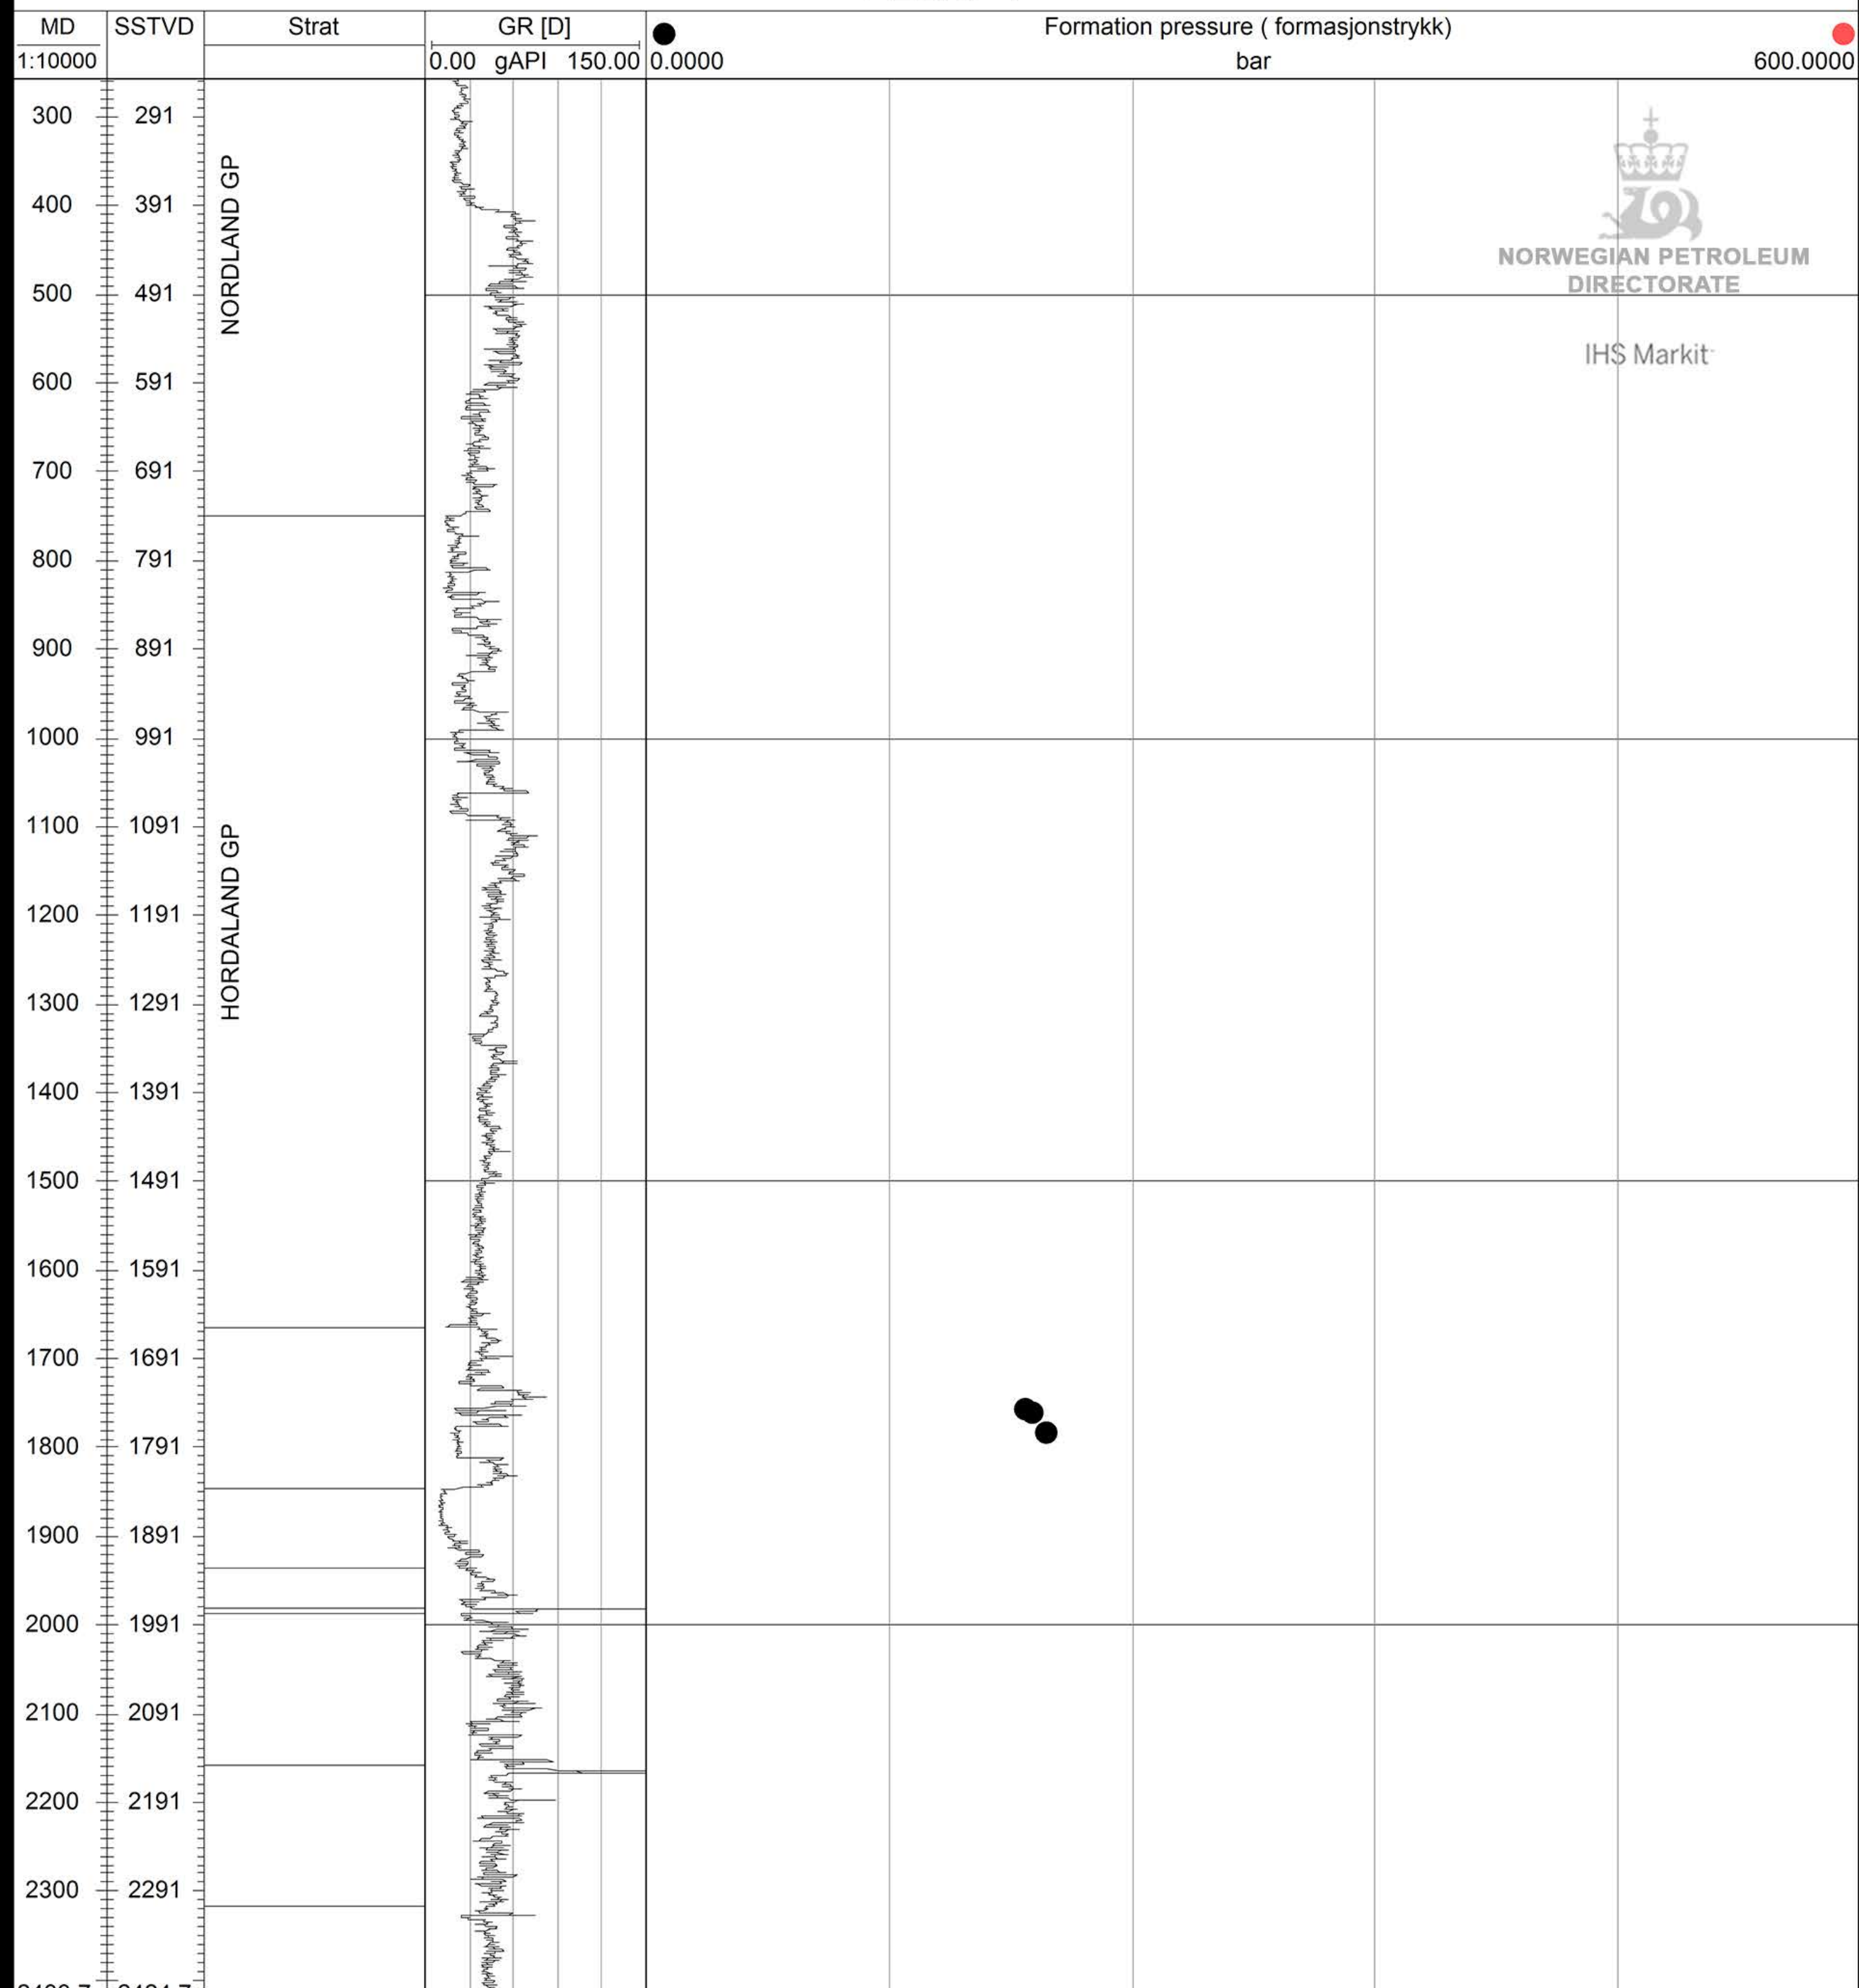

● 25/8-1

NORWEGIAN PETROLEUM
DIRECTORATE

IHS Markit