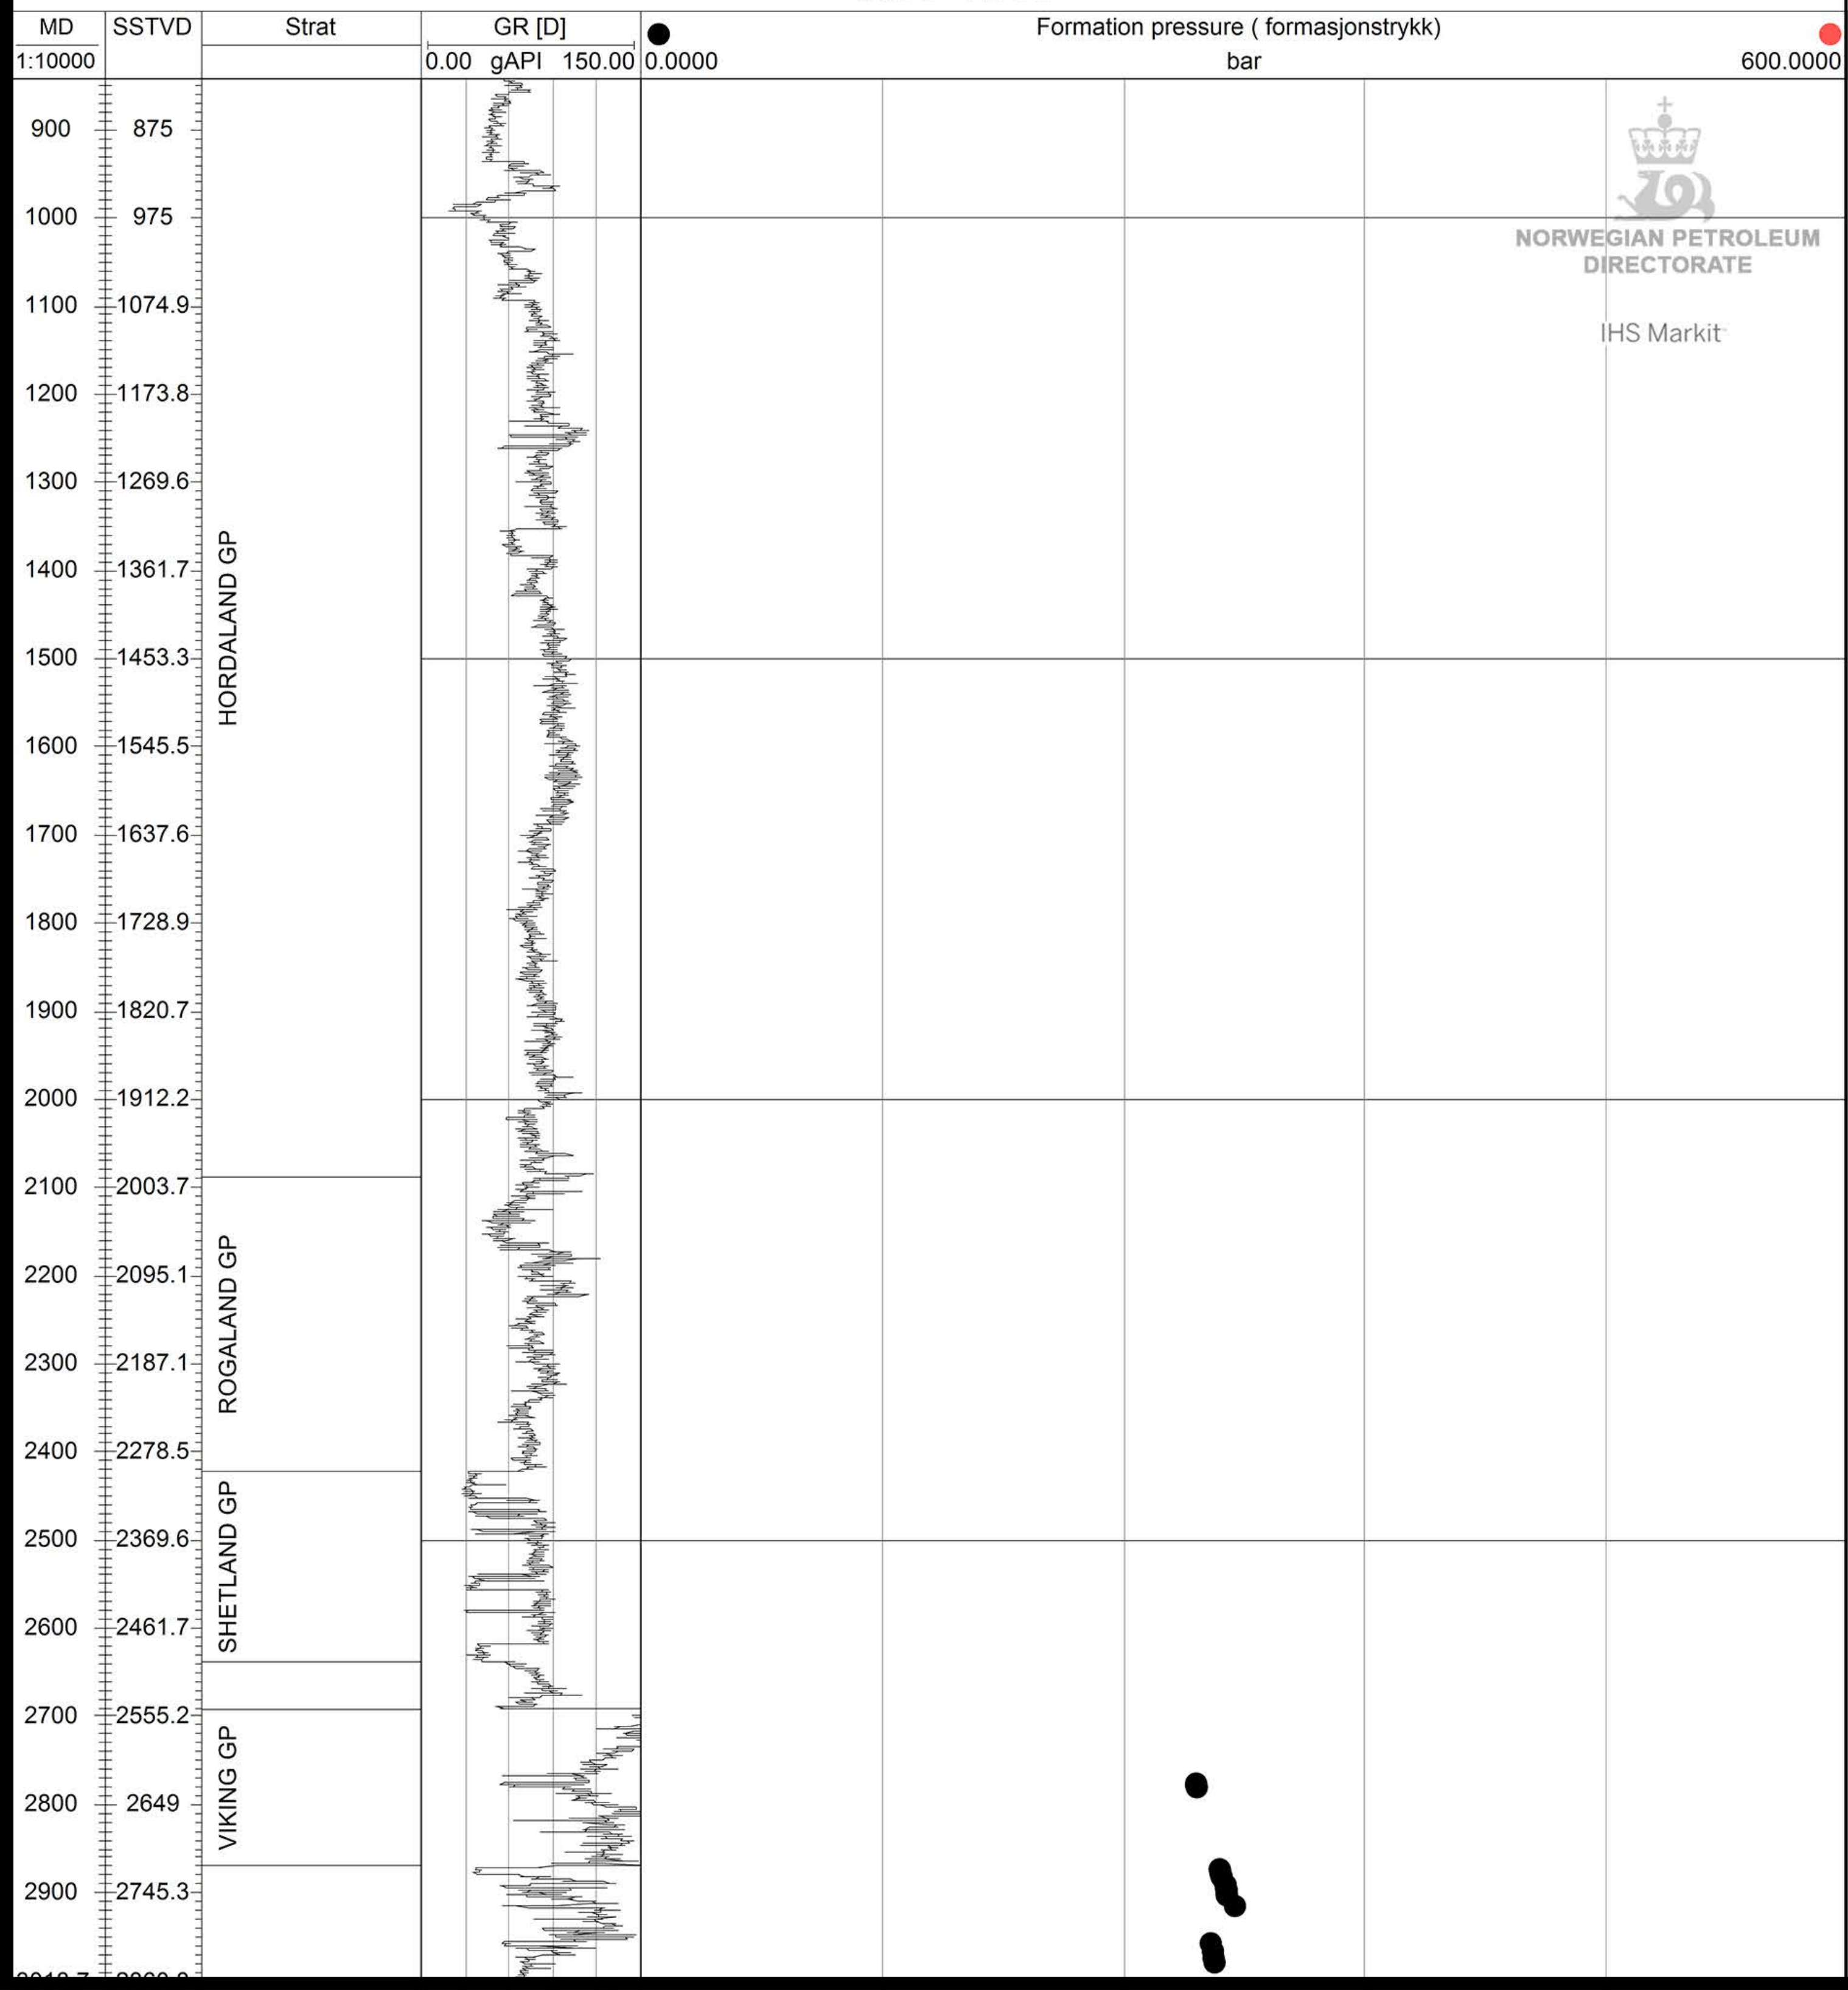

● 30/9-12 A

NORWEGIAN PETROLEUM
DIRECTORATE

IHS Markit

600.0000