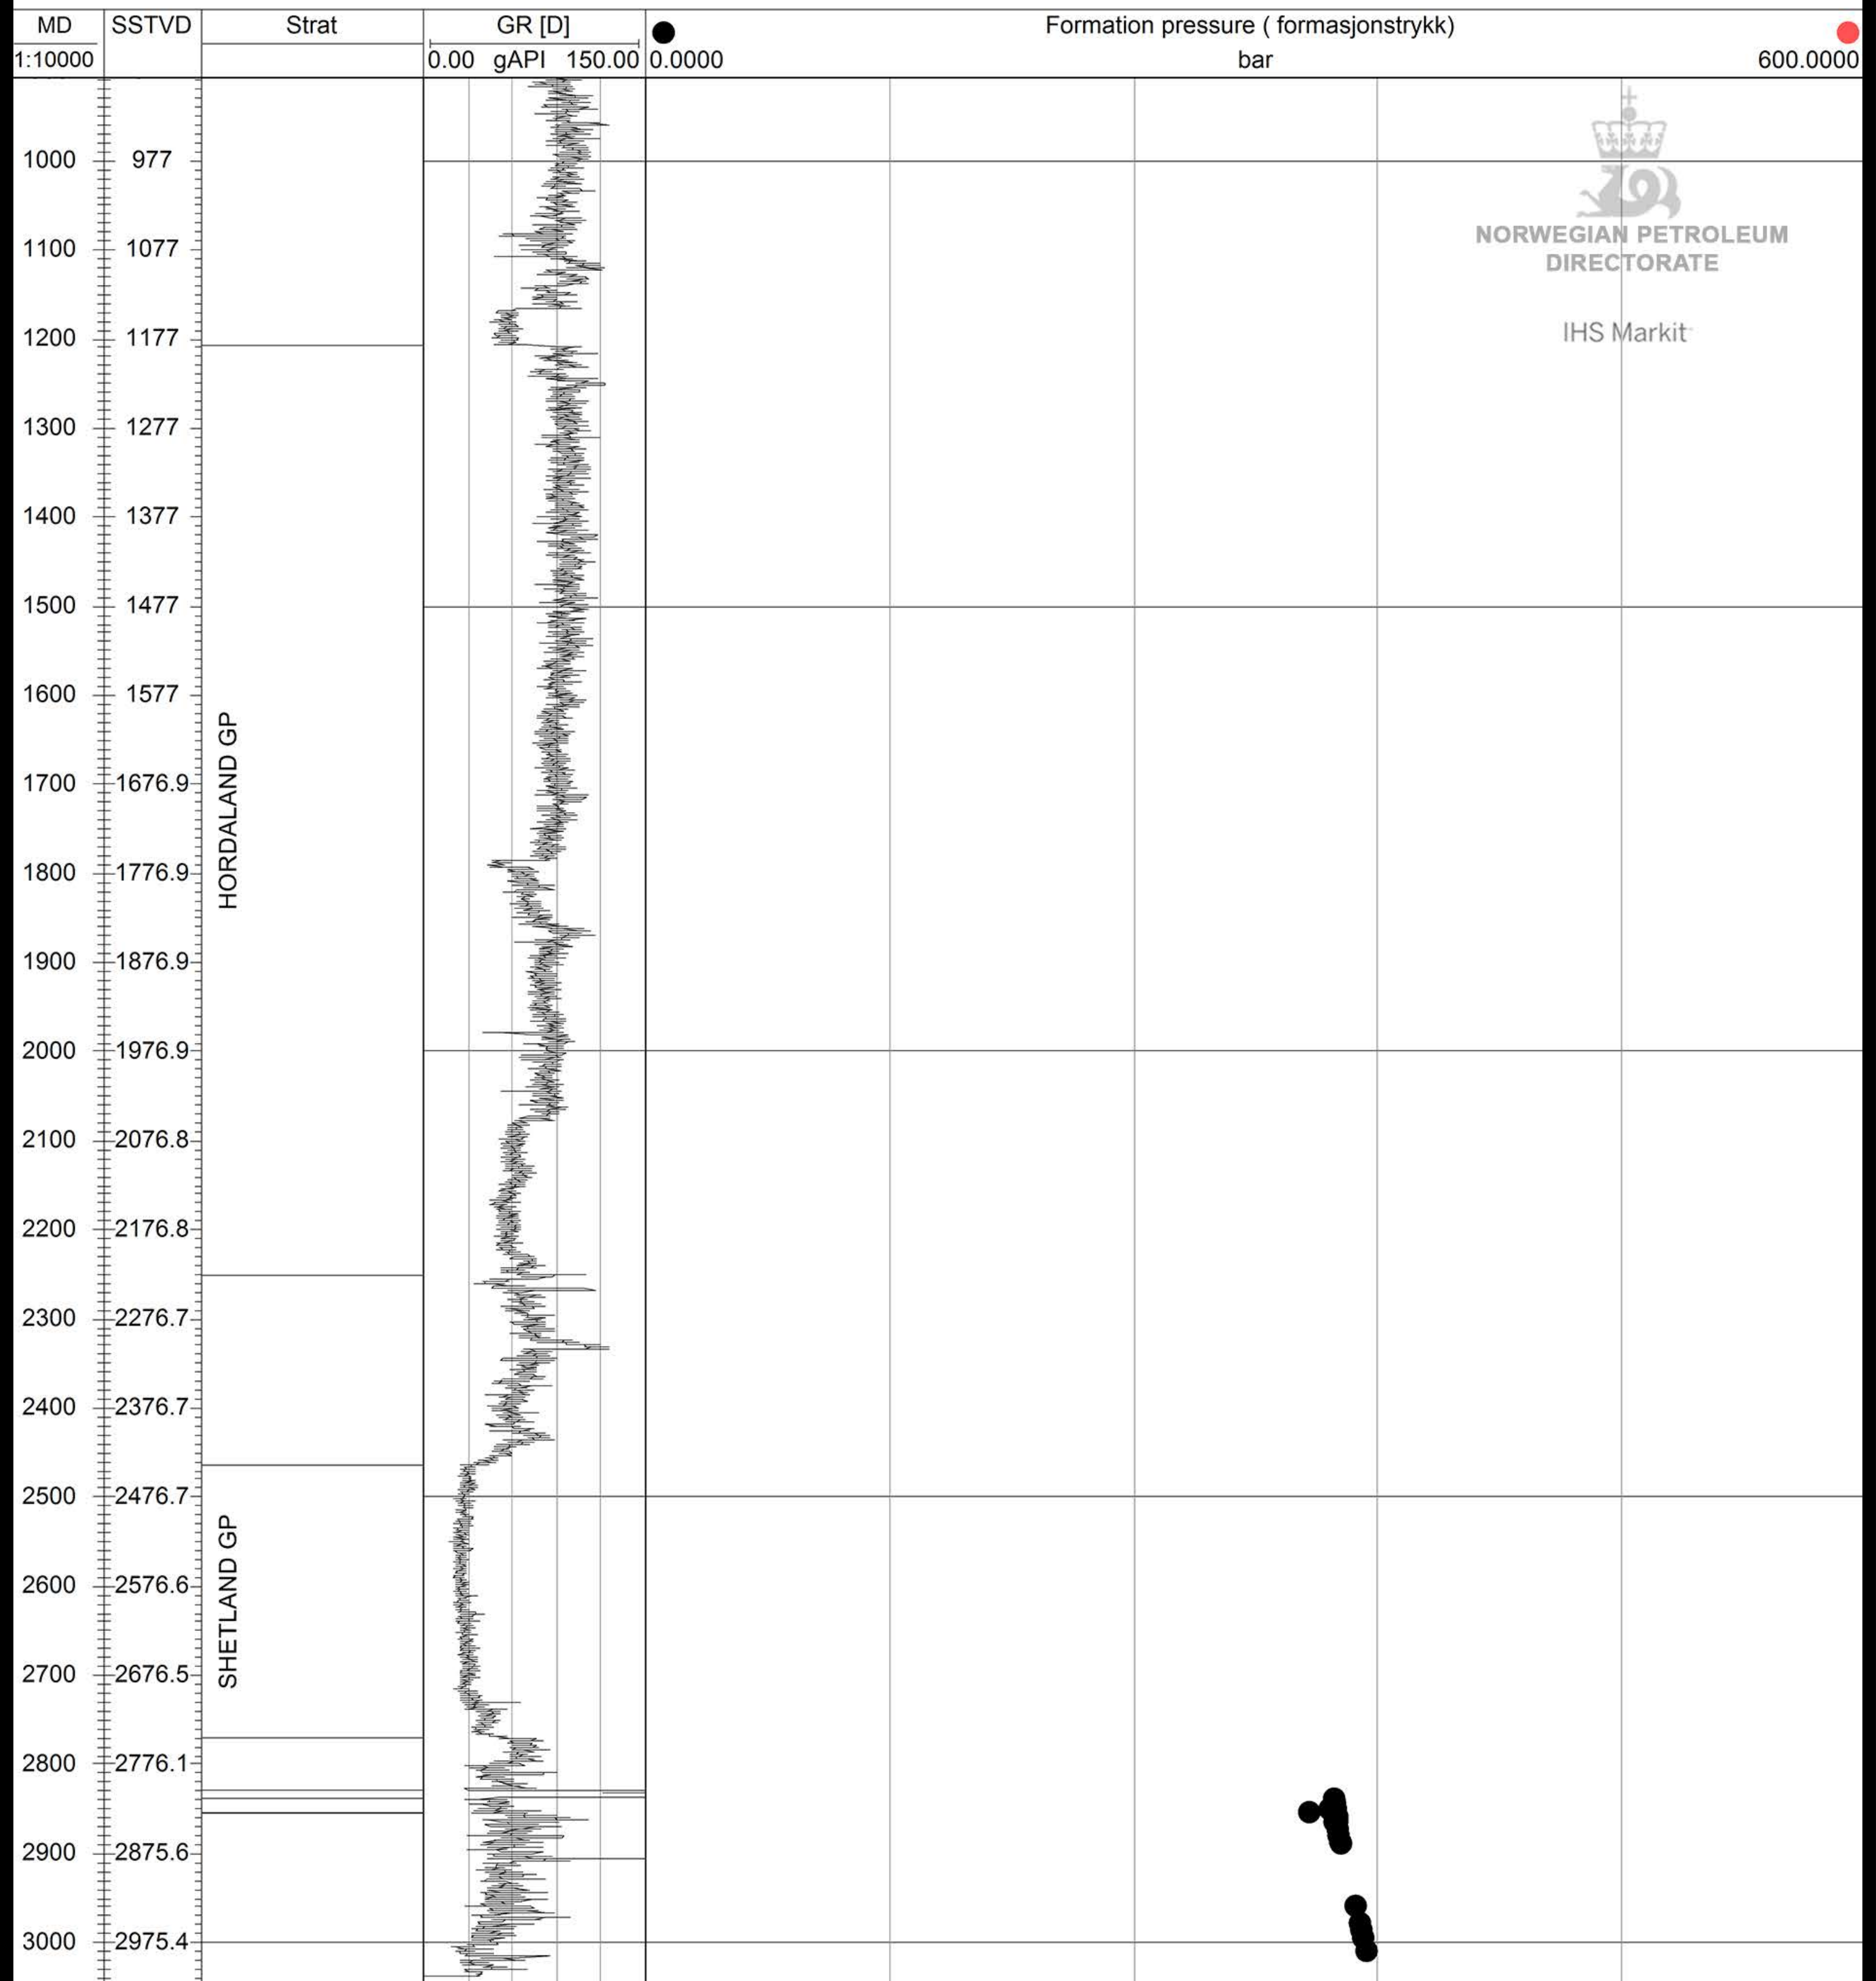

# 🔧 15/12-8

NORWEGIAN PETROLEUM  
DIRECTORATE

IHS Markit