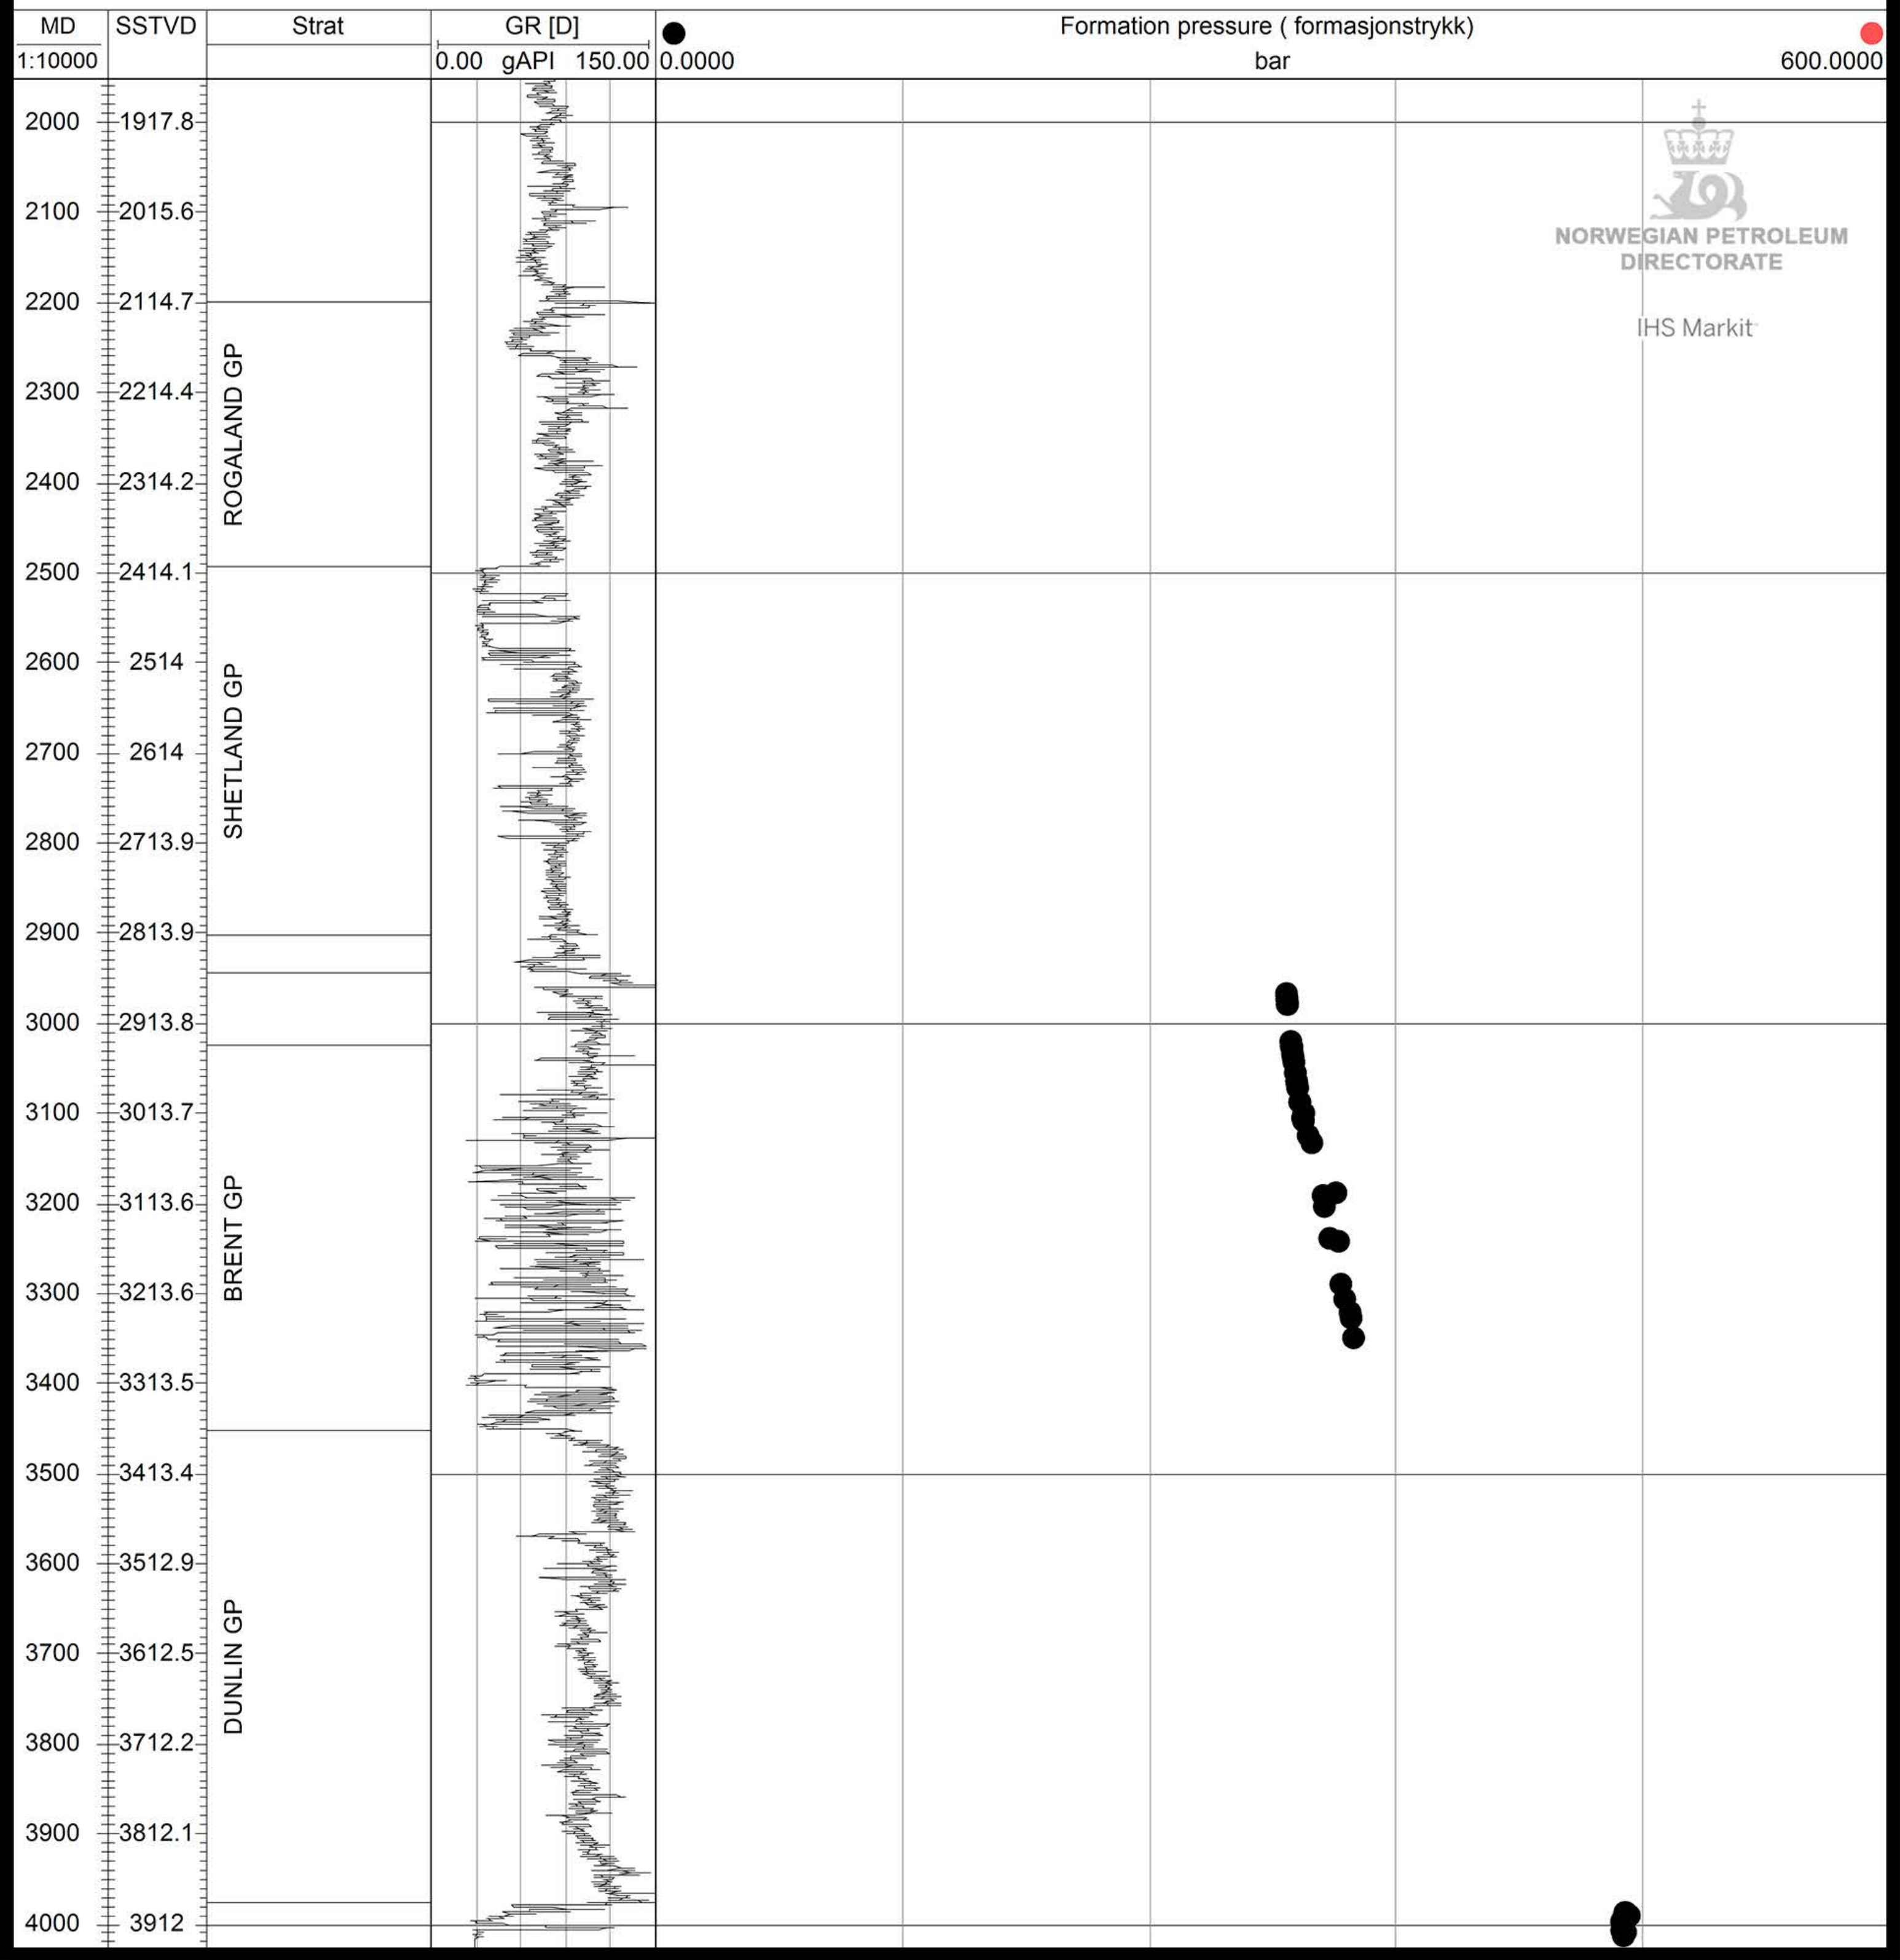

# ★ 30/9-13 S

  
 NORWEGIAN PETROLEUM  
 DIRECTORATE  
 IHS Markit