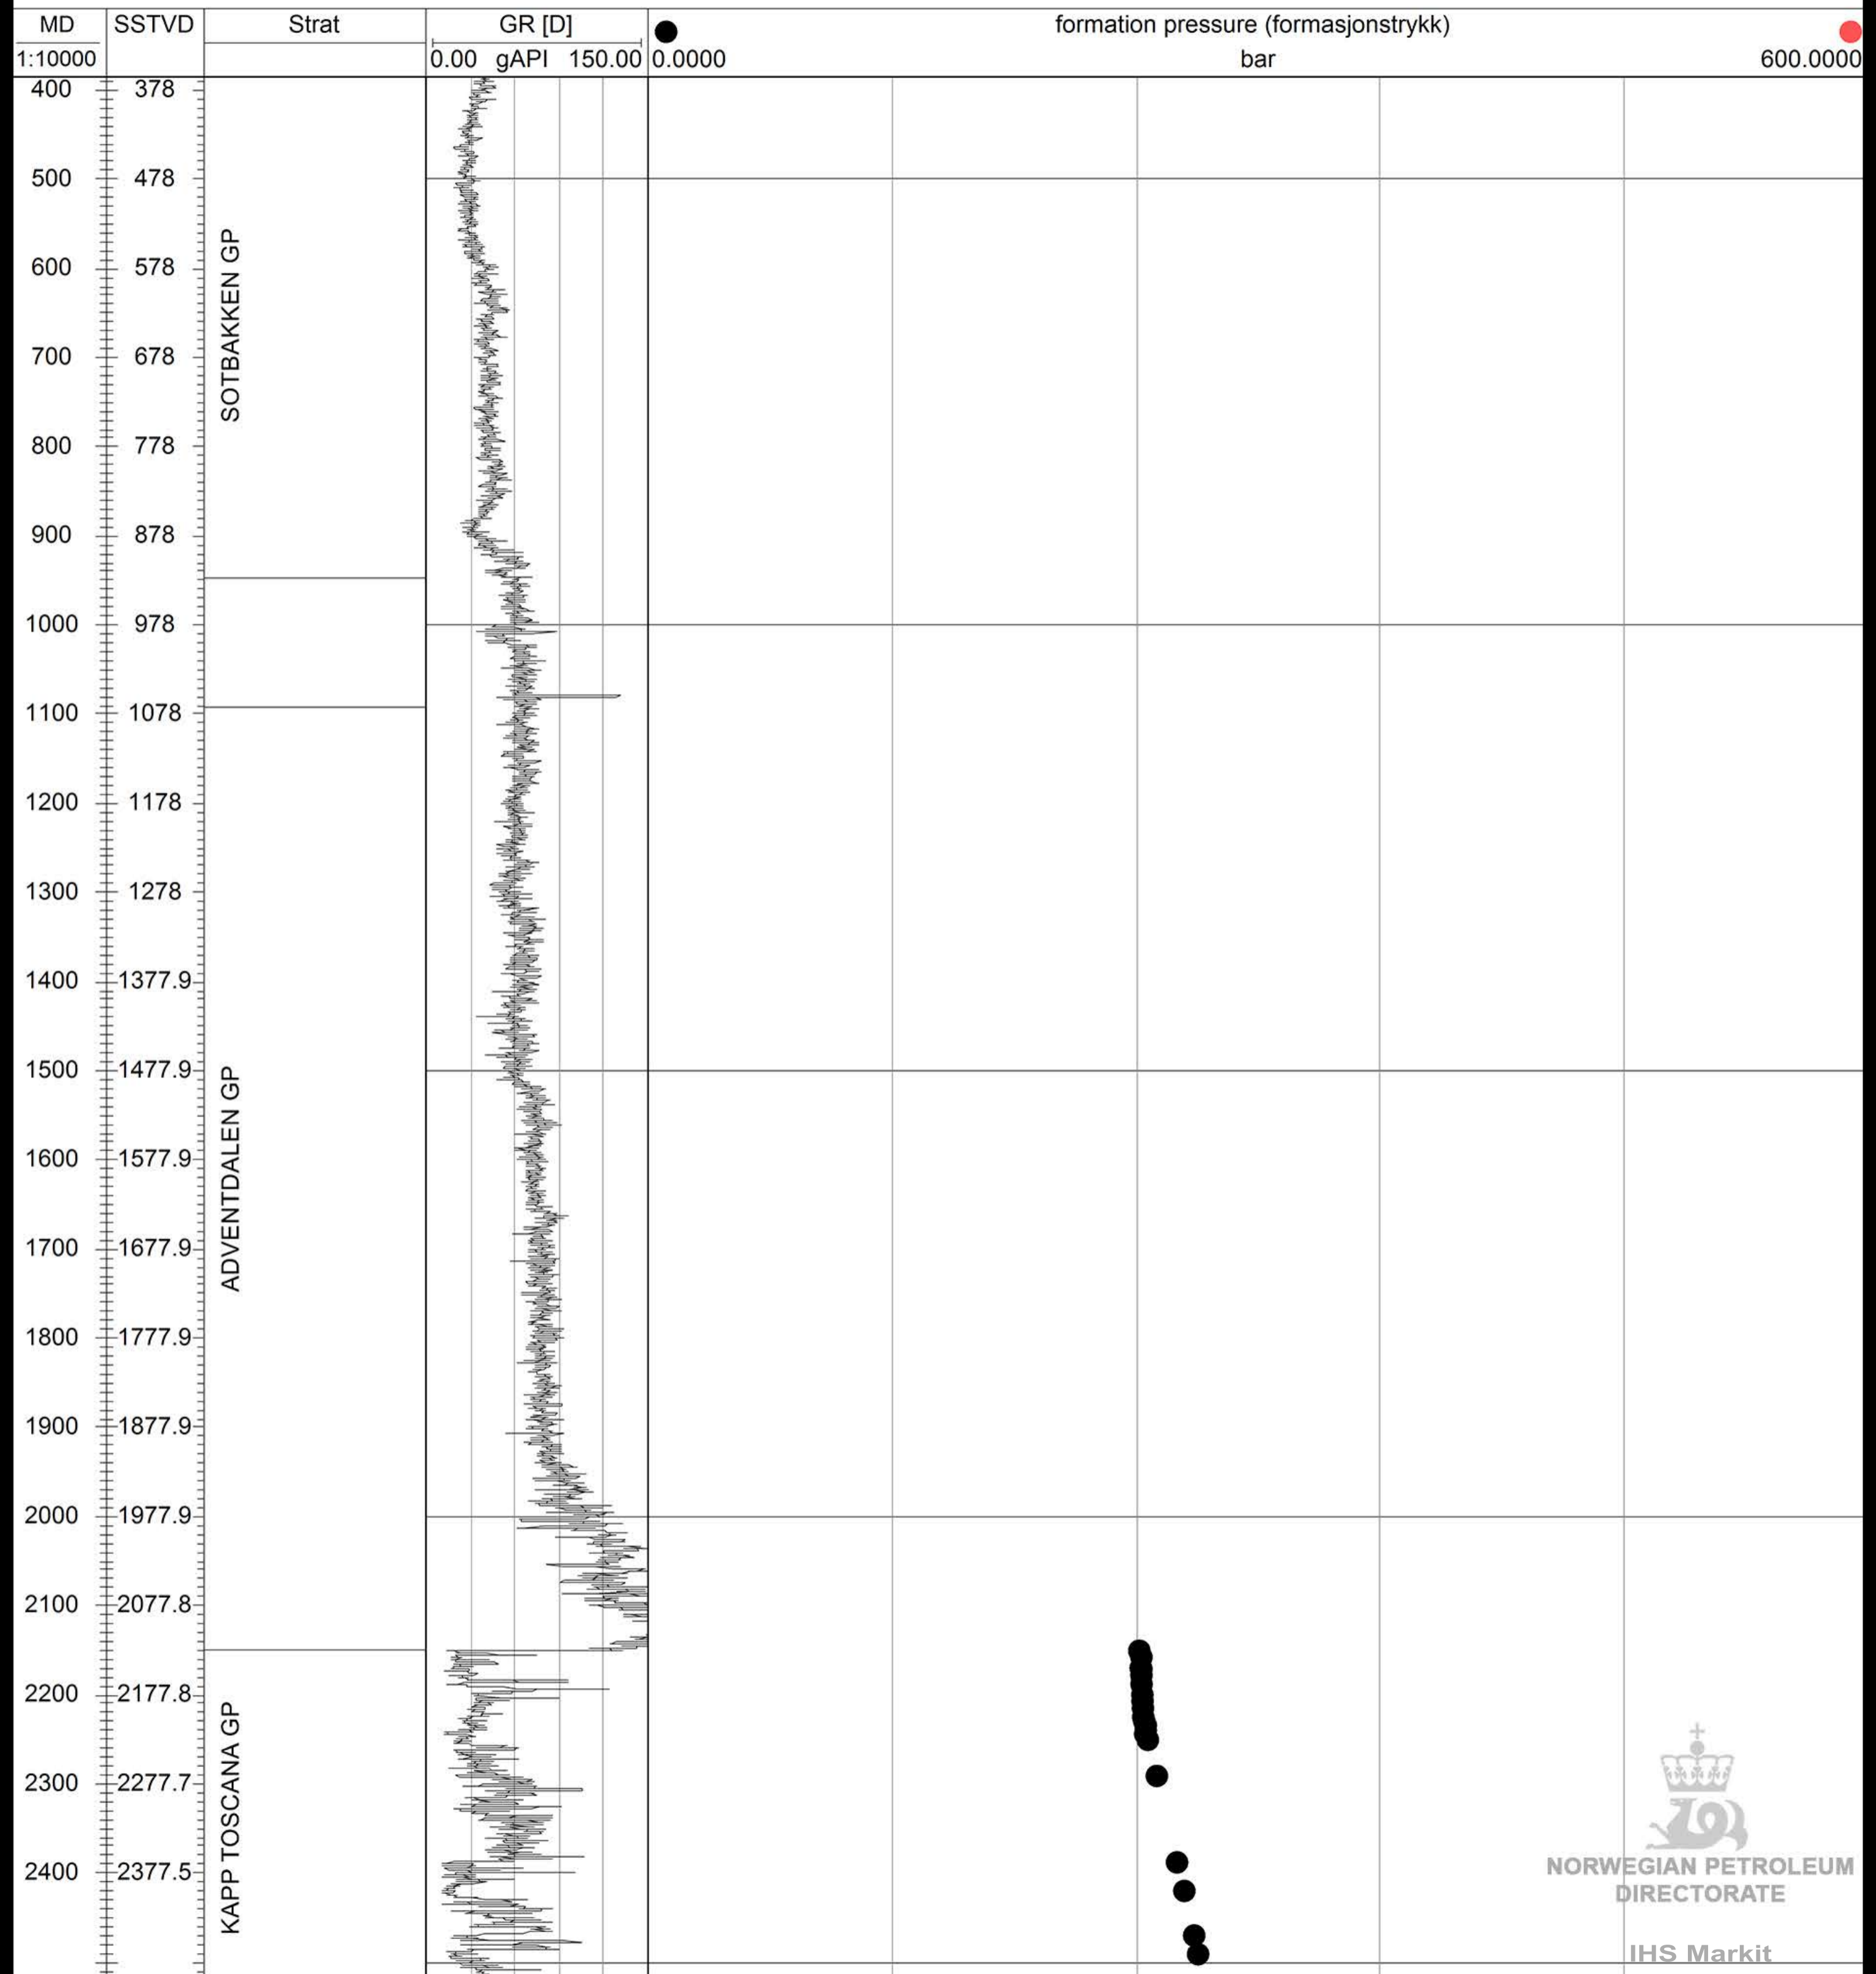

# 7120/7-2

NORWEGIAN PETROLEUM  
DIRECTORATE

IHS Markit