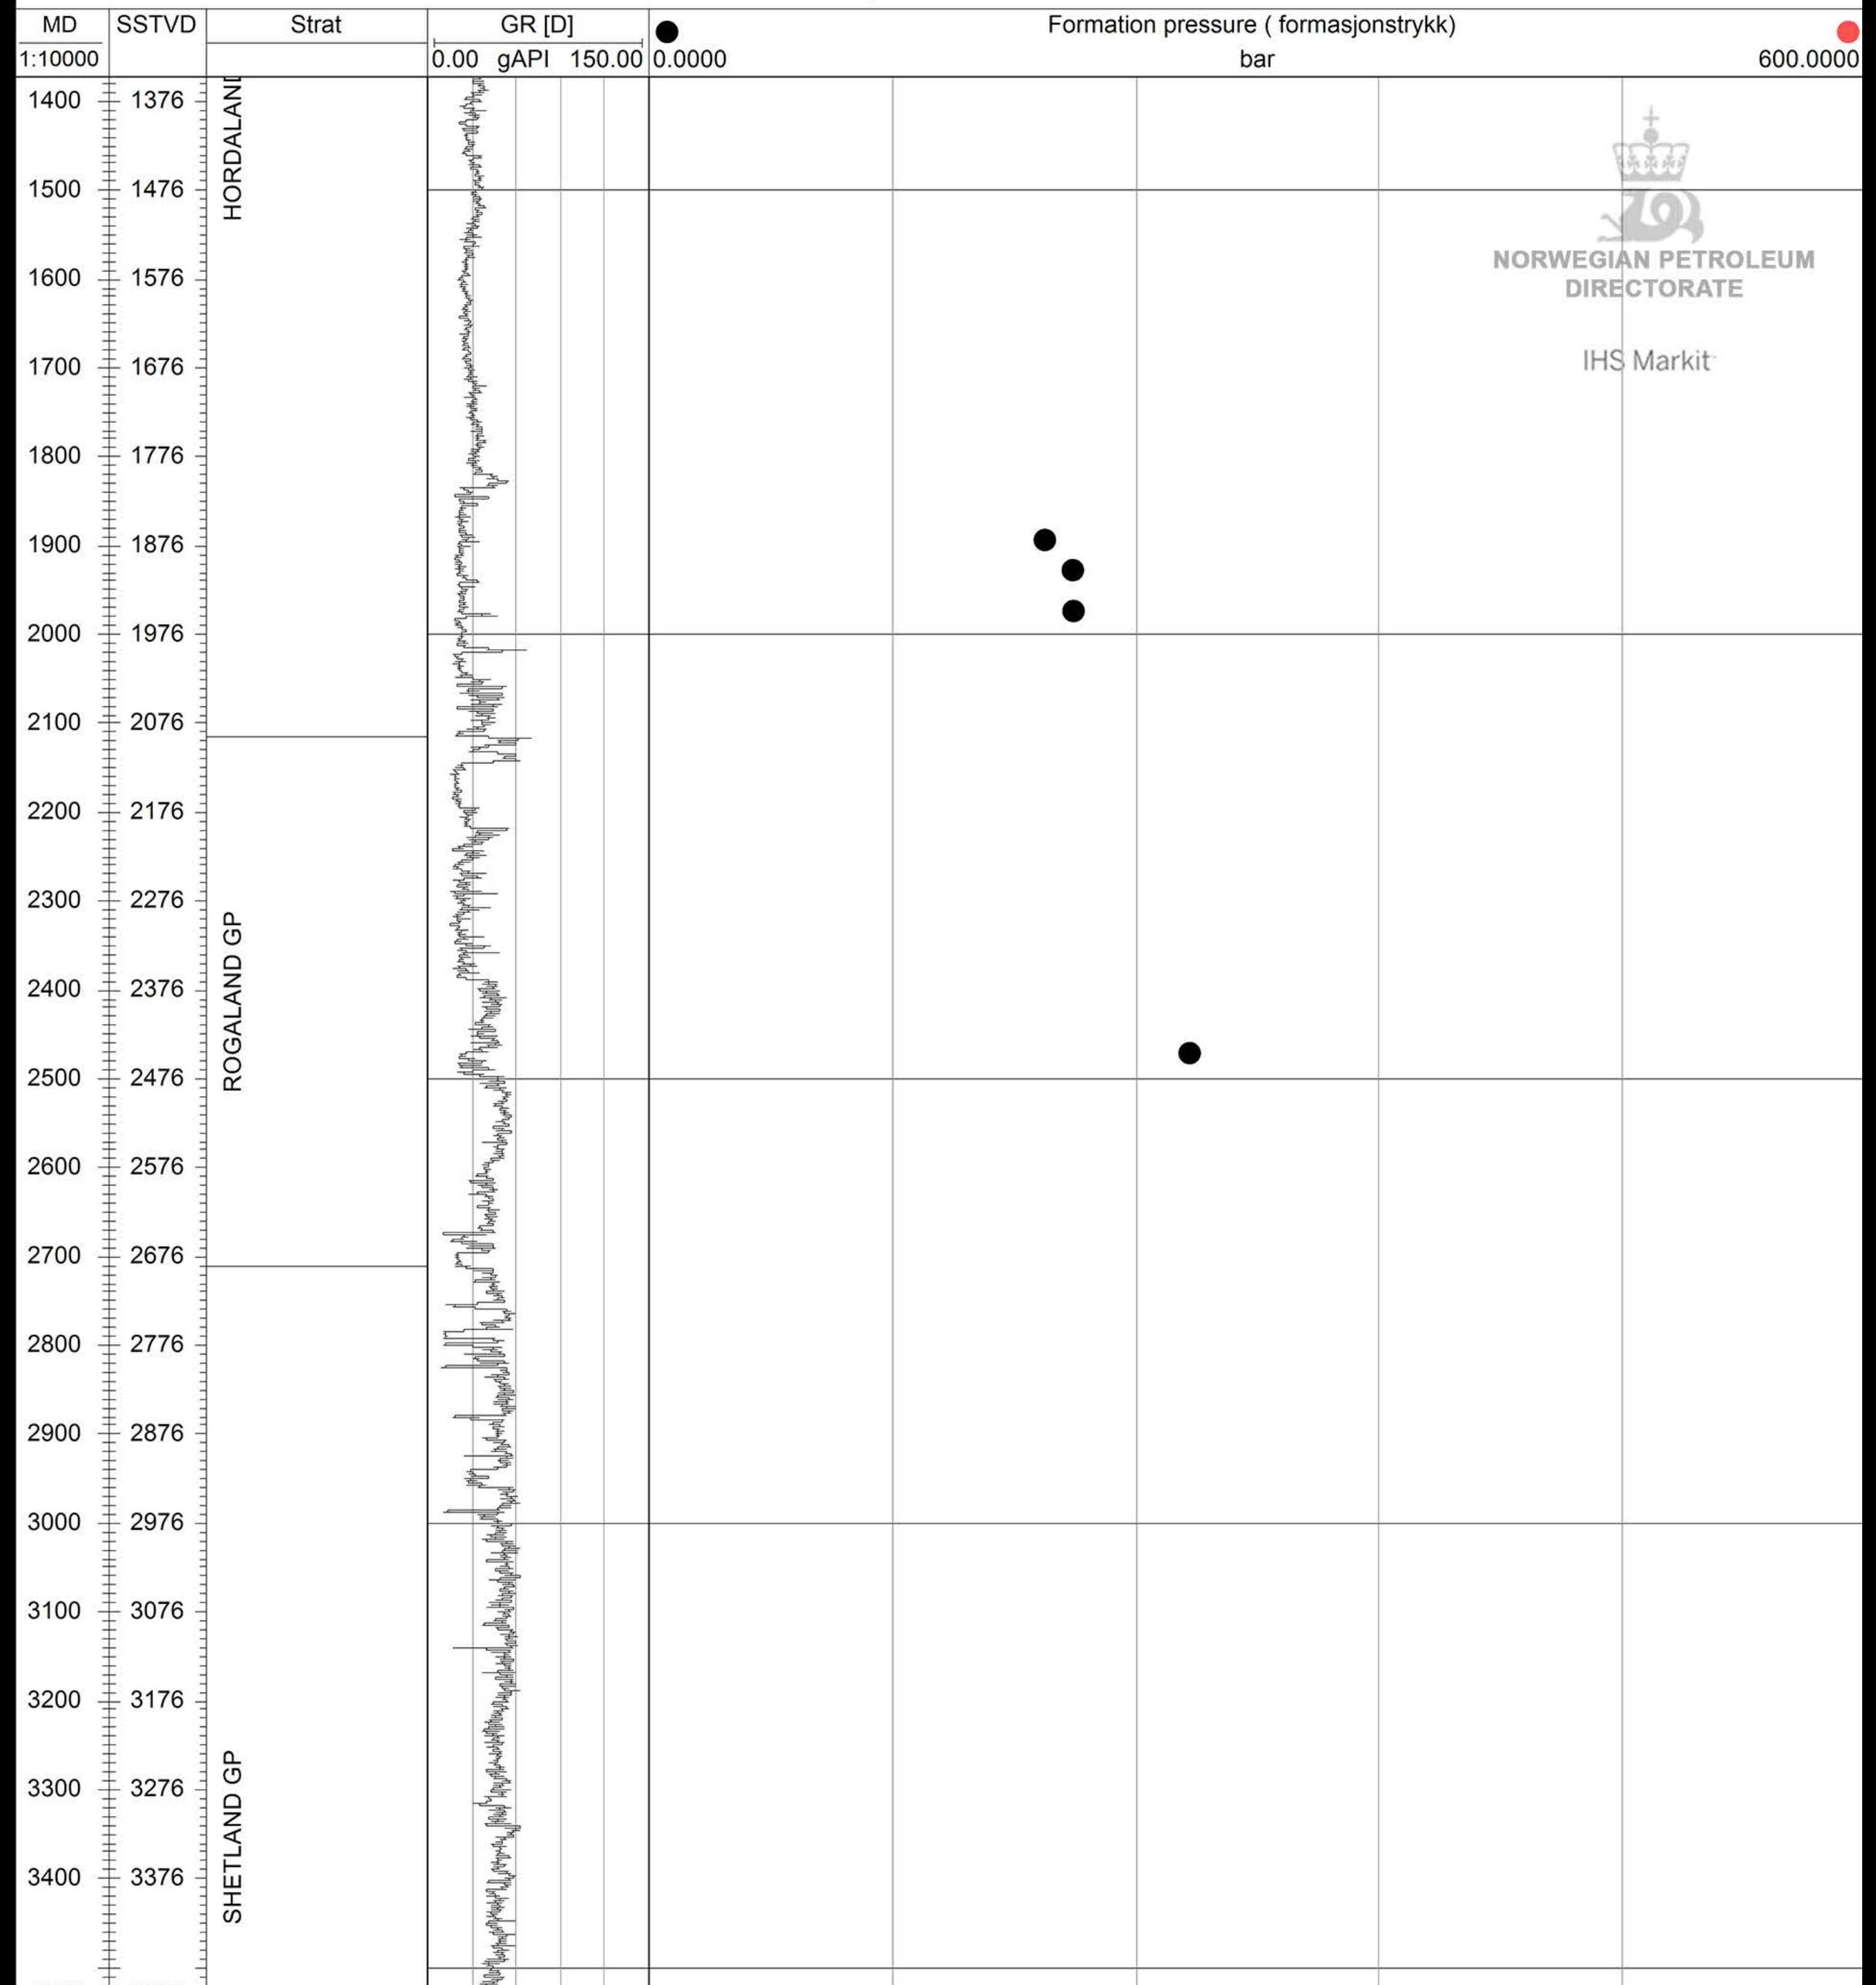

# 25/1-1

NORWEGIAN PETROLEUM  
DIRECTORATE

IHS Markit