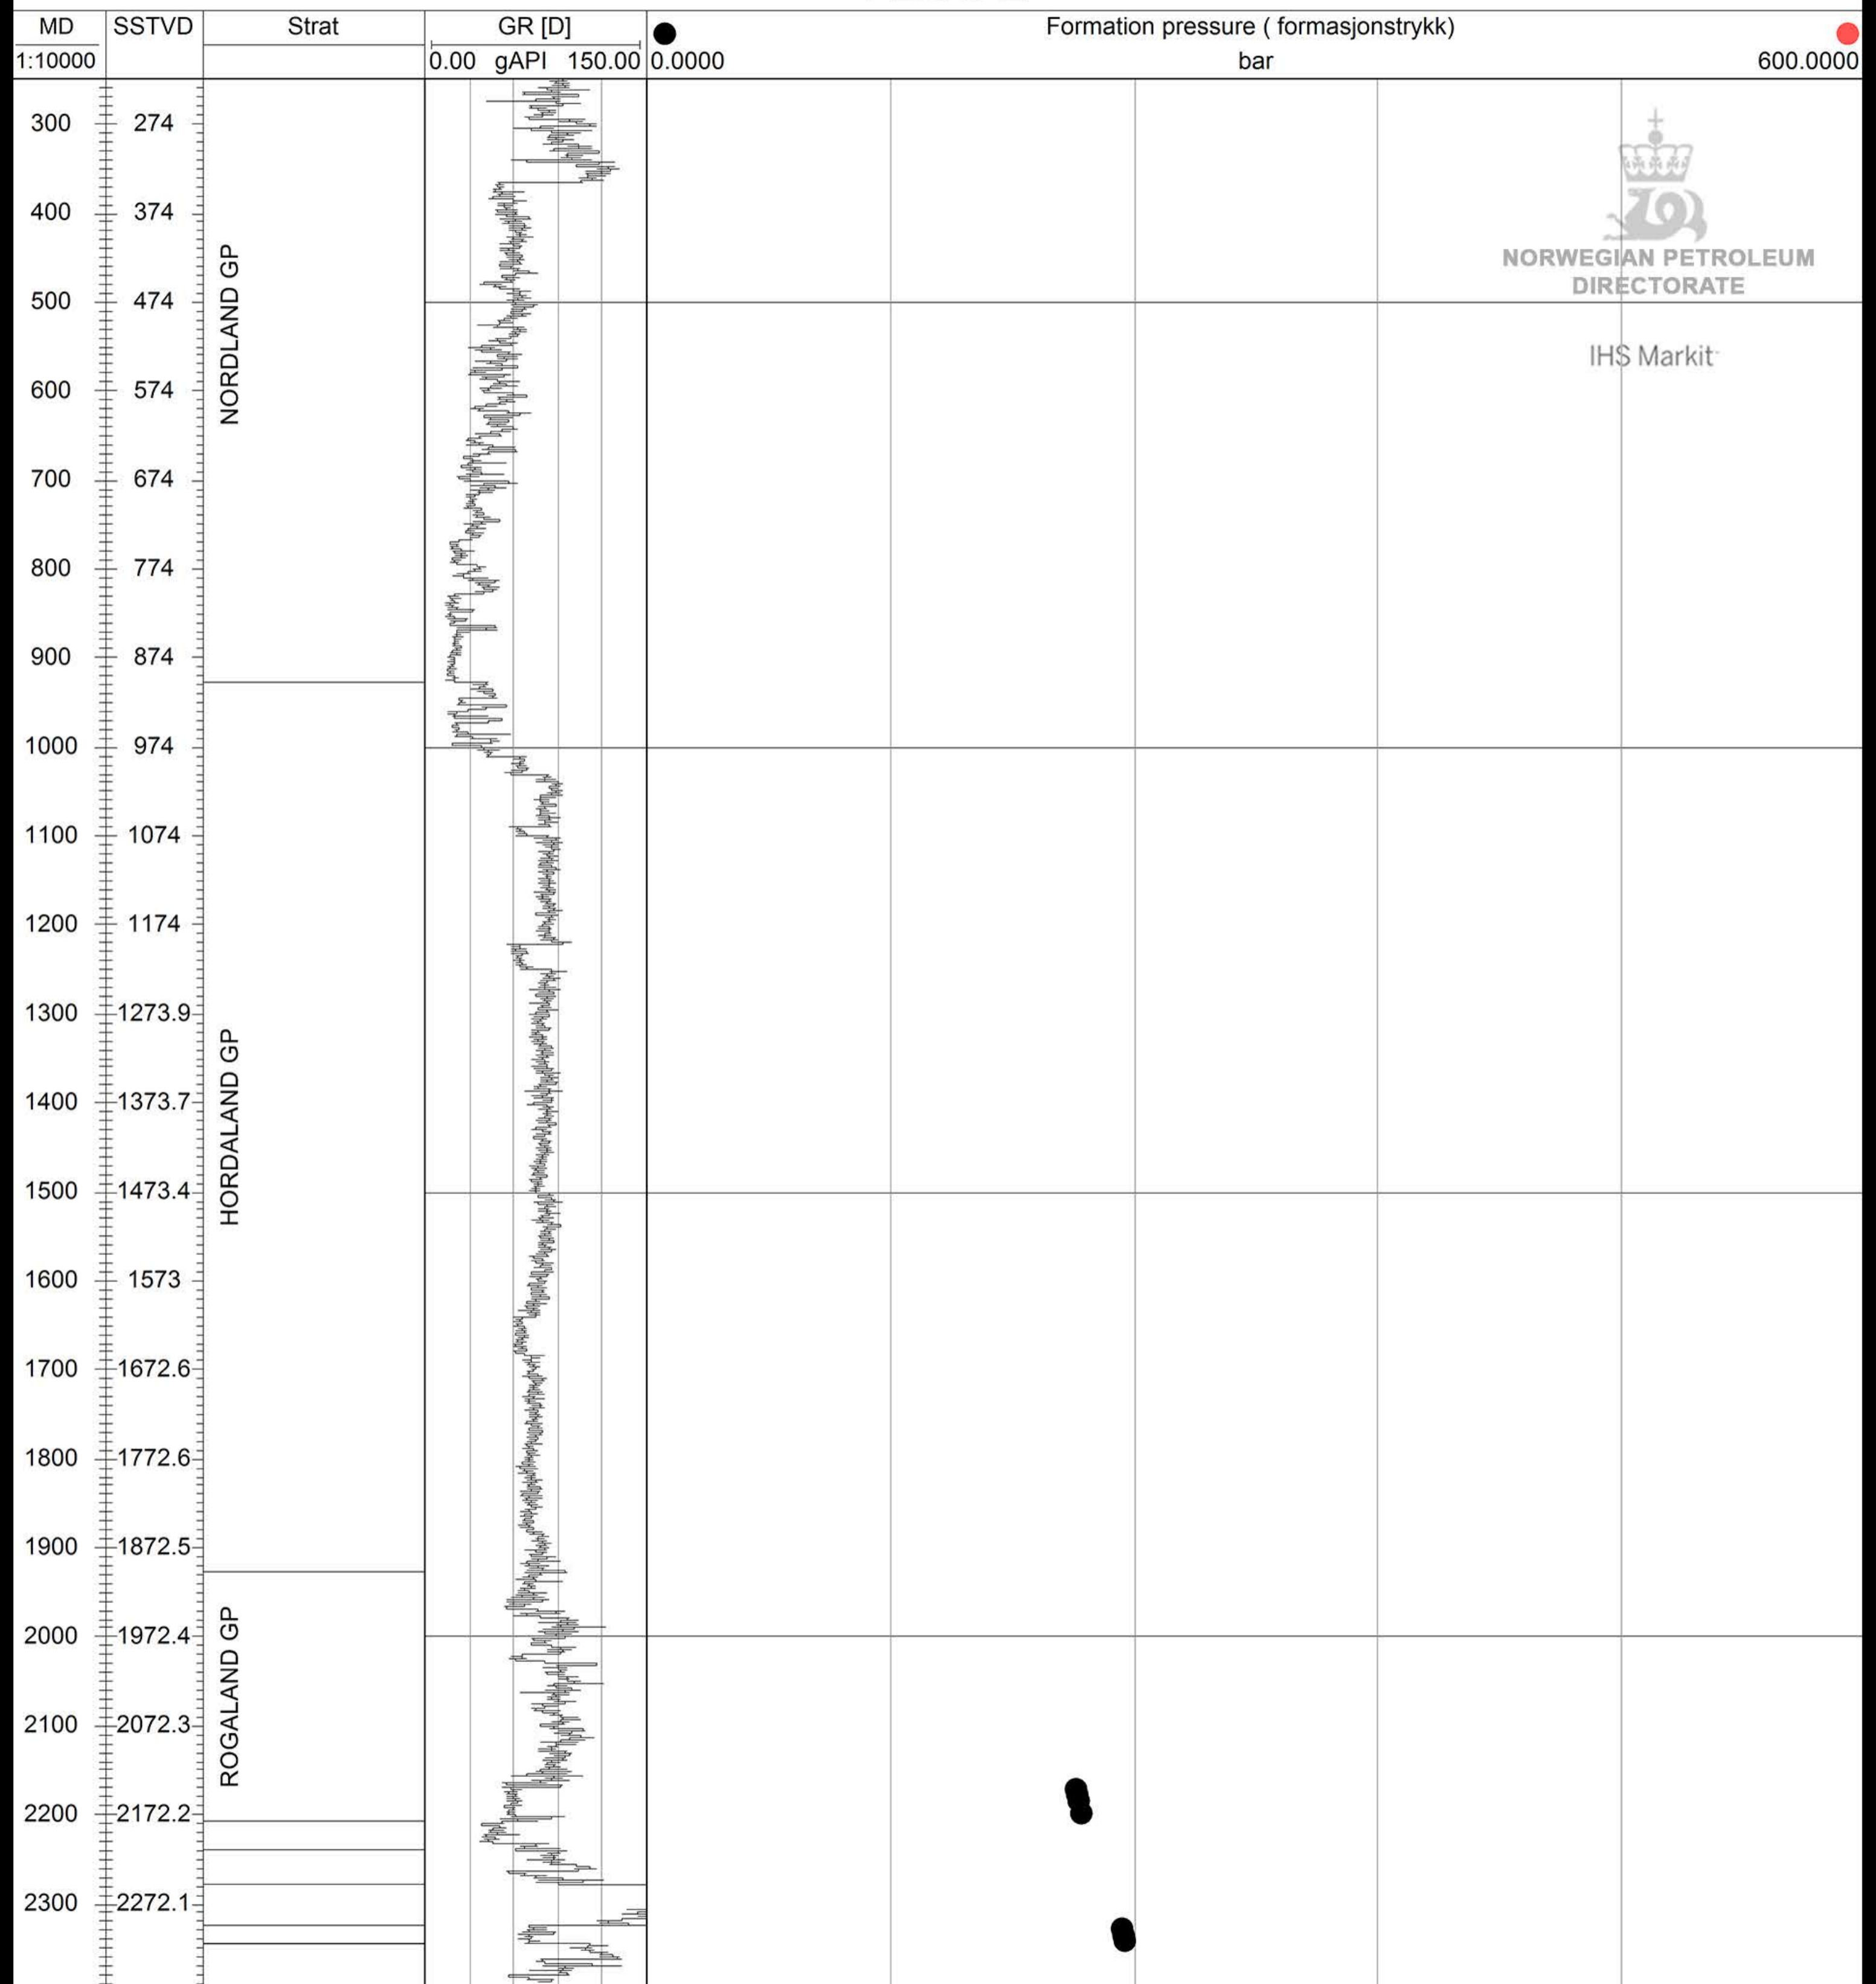

25/6-2

NORWEGIAN PETROLEUM
DIRECTORATE

IHS Markit