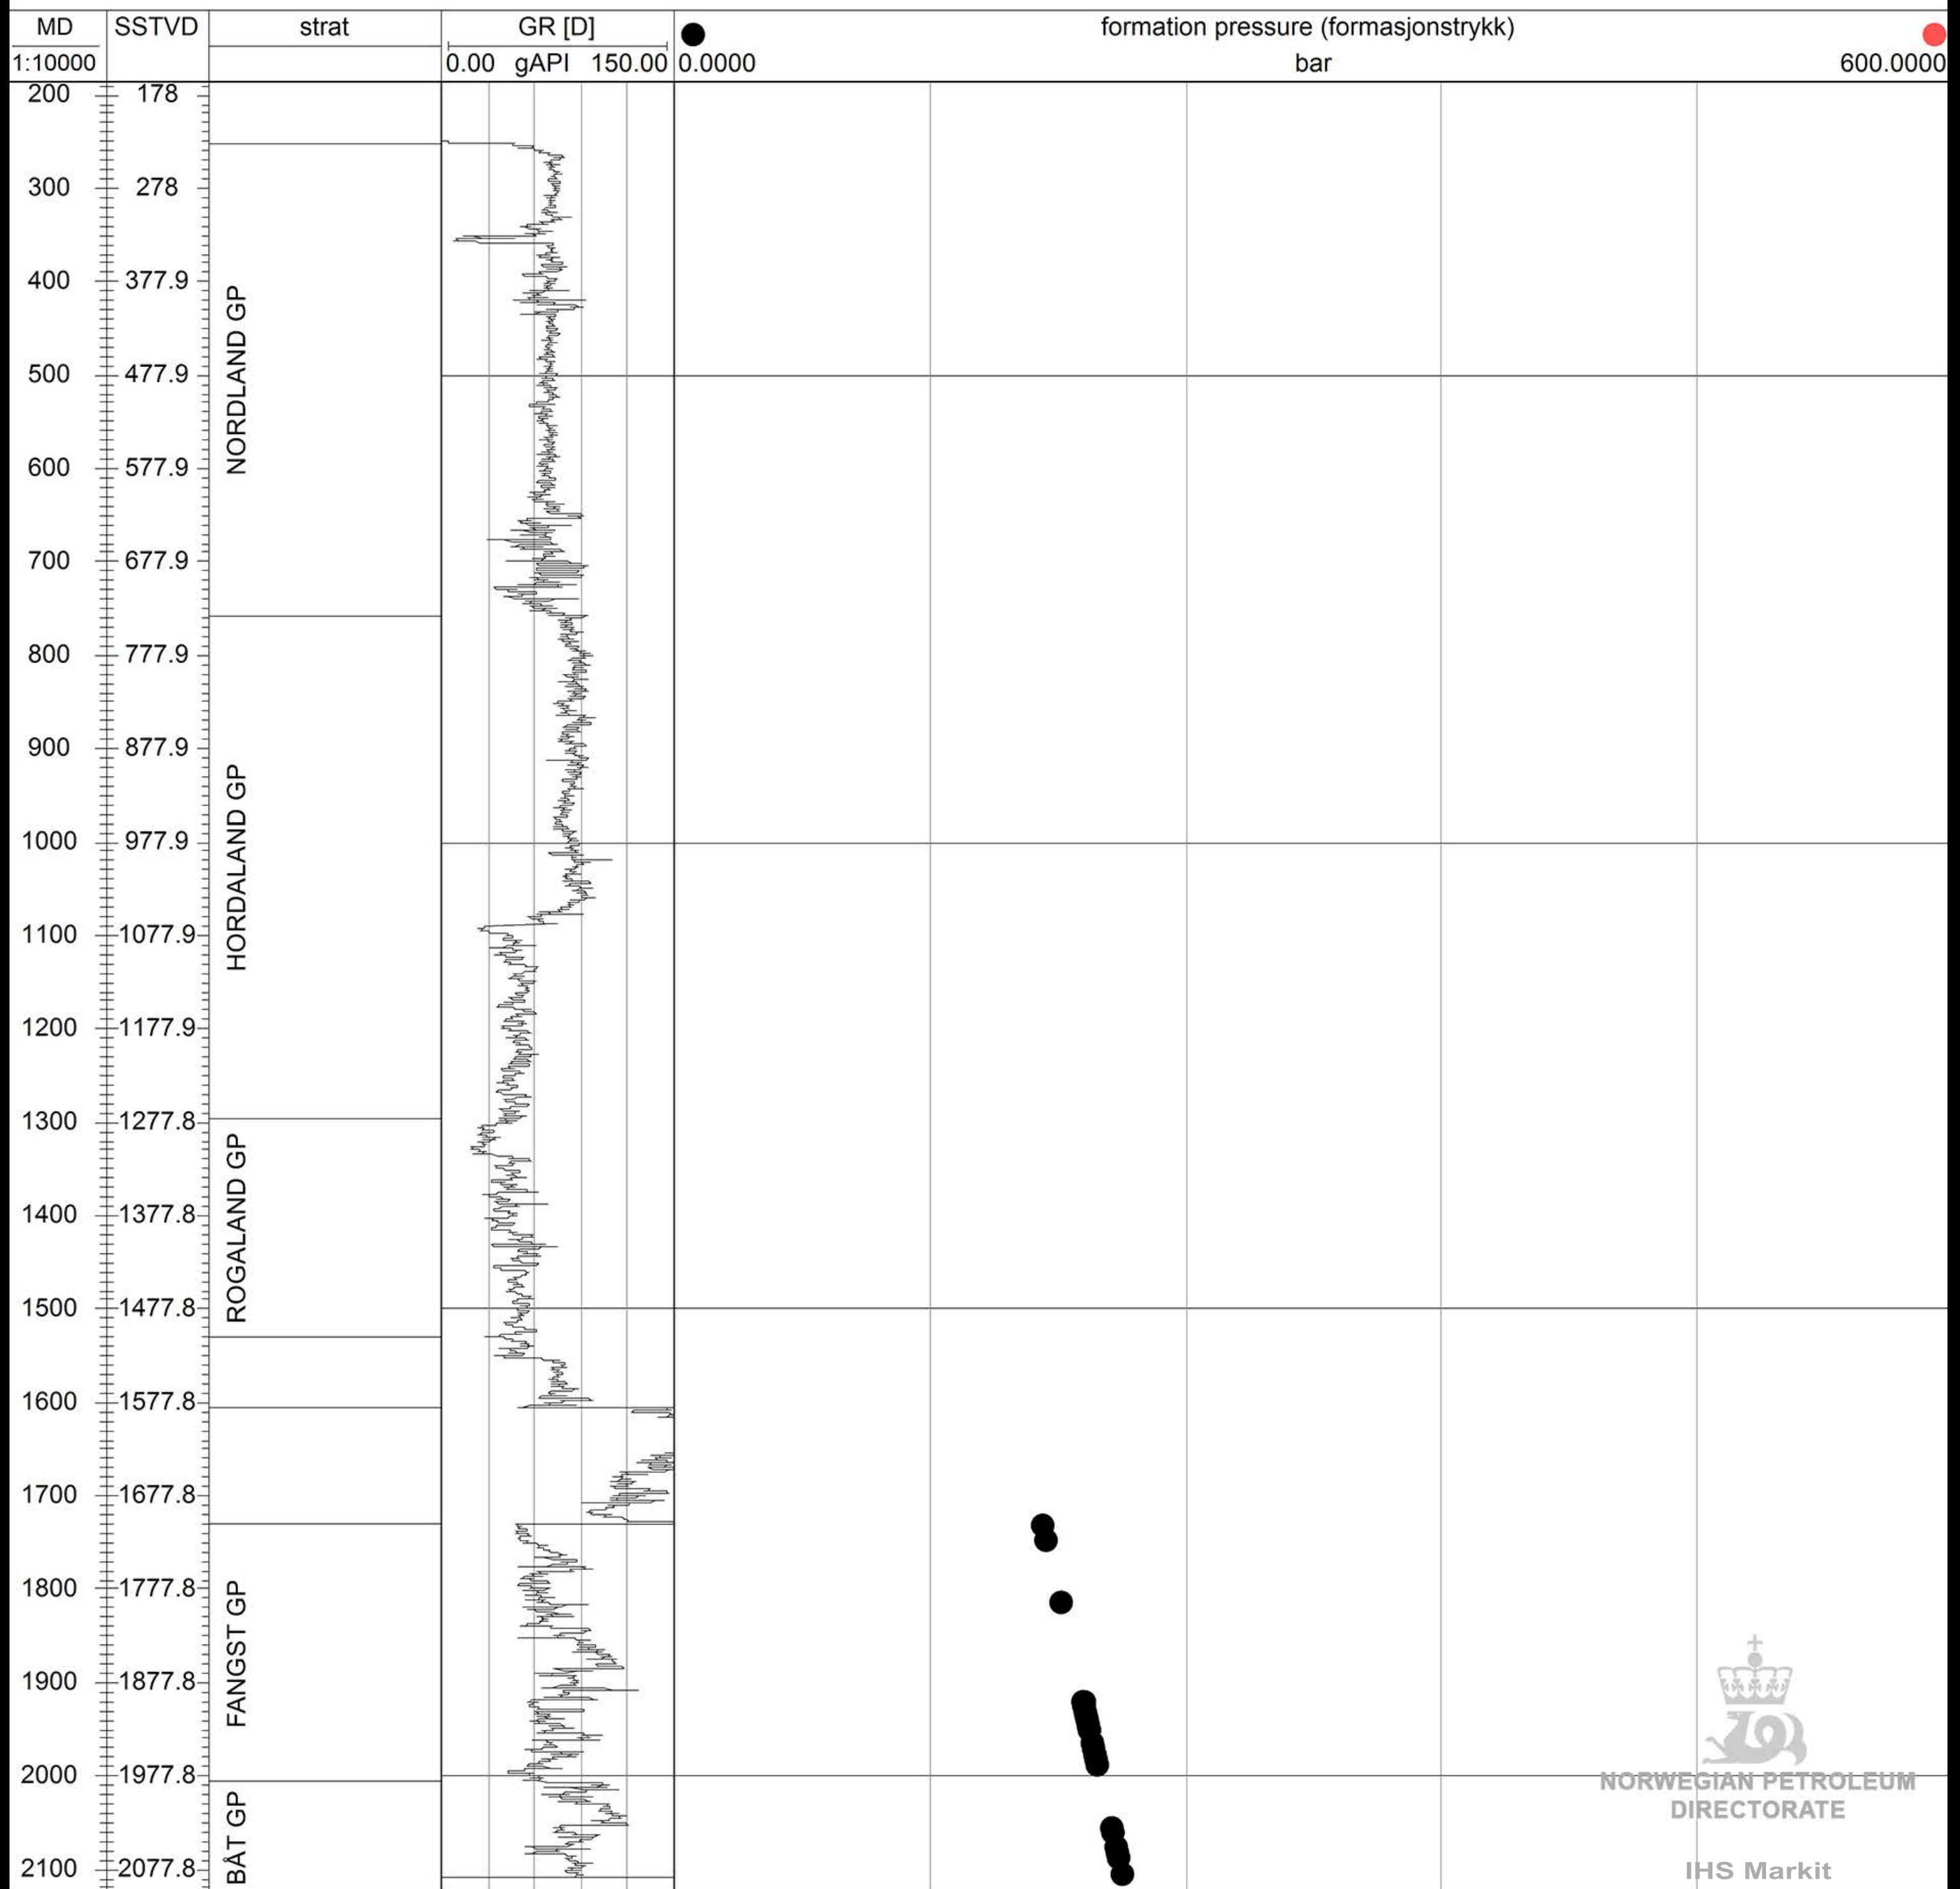

6407/9-8

NORWEGIAN PETROLEUM
DIRECTORATE

IHS Markit