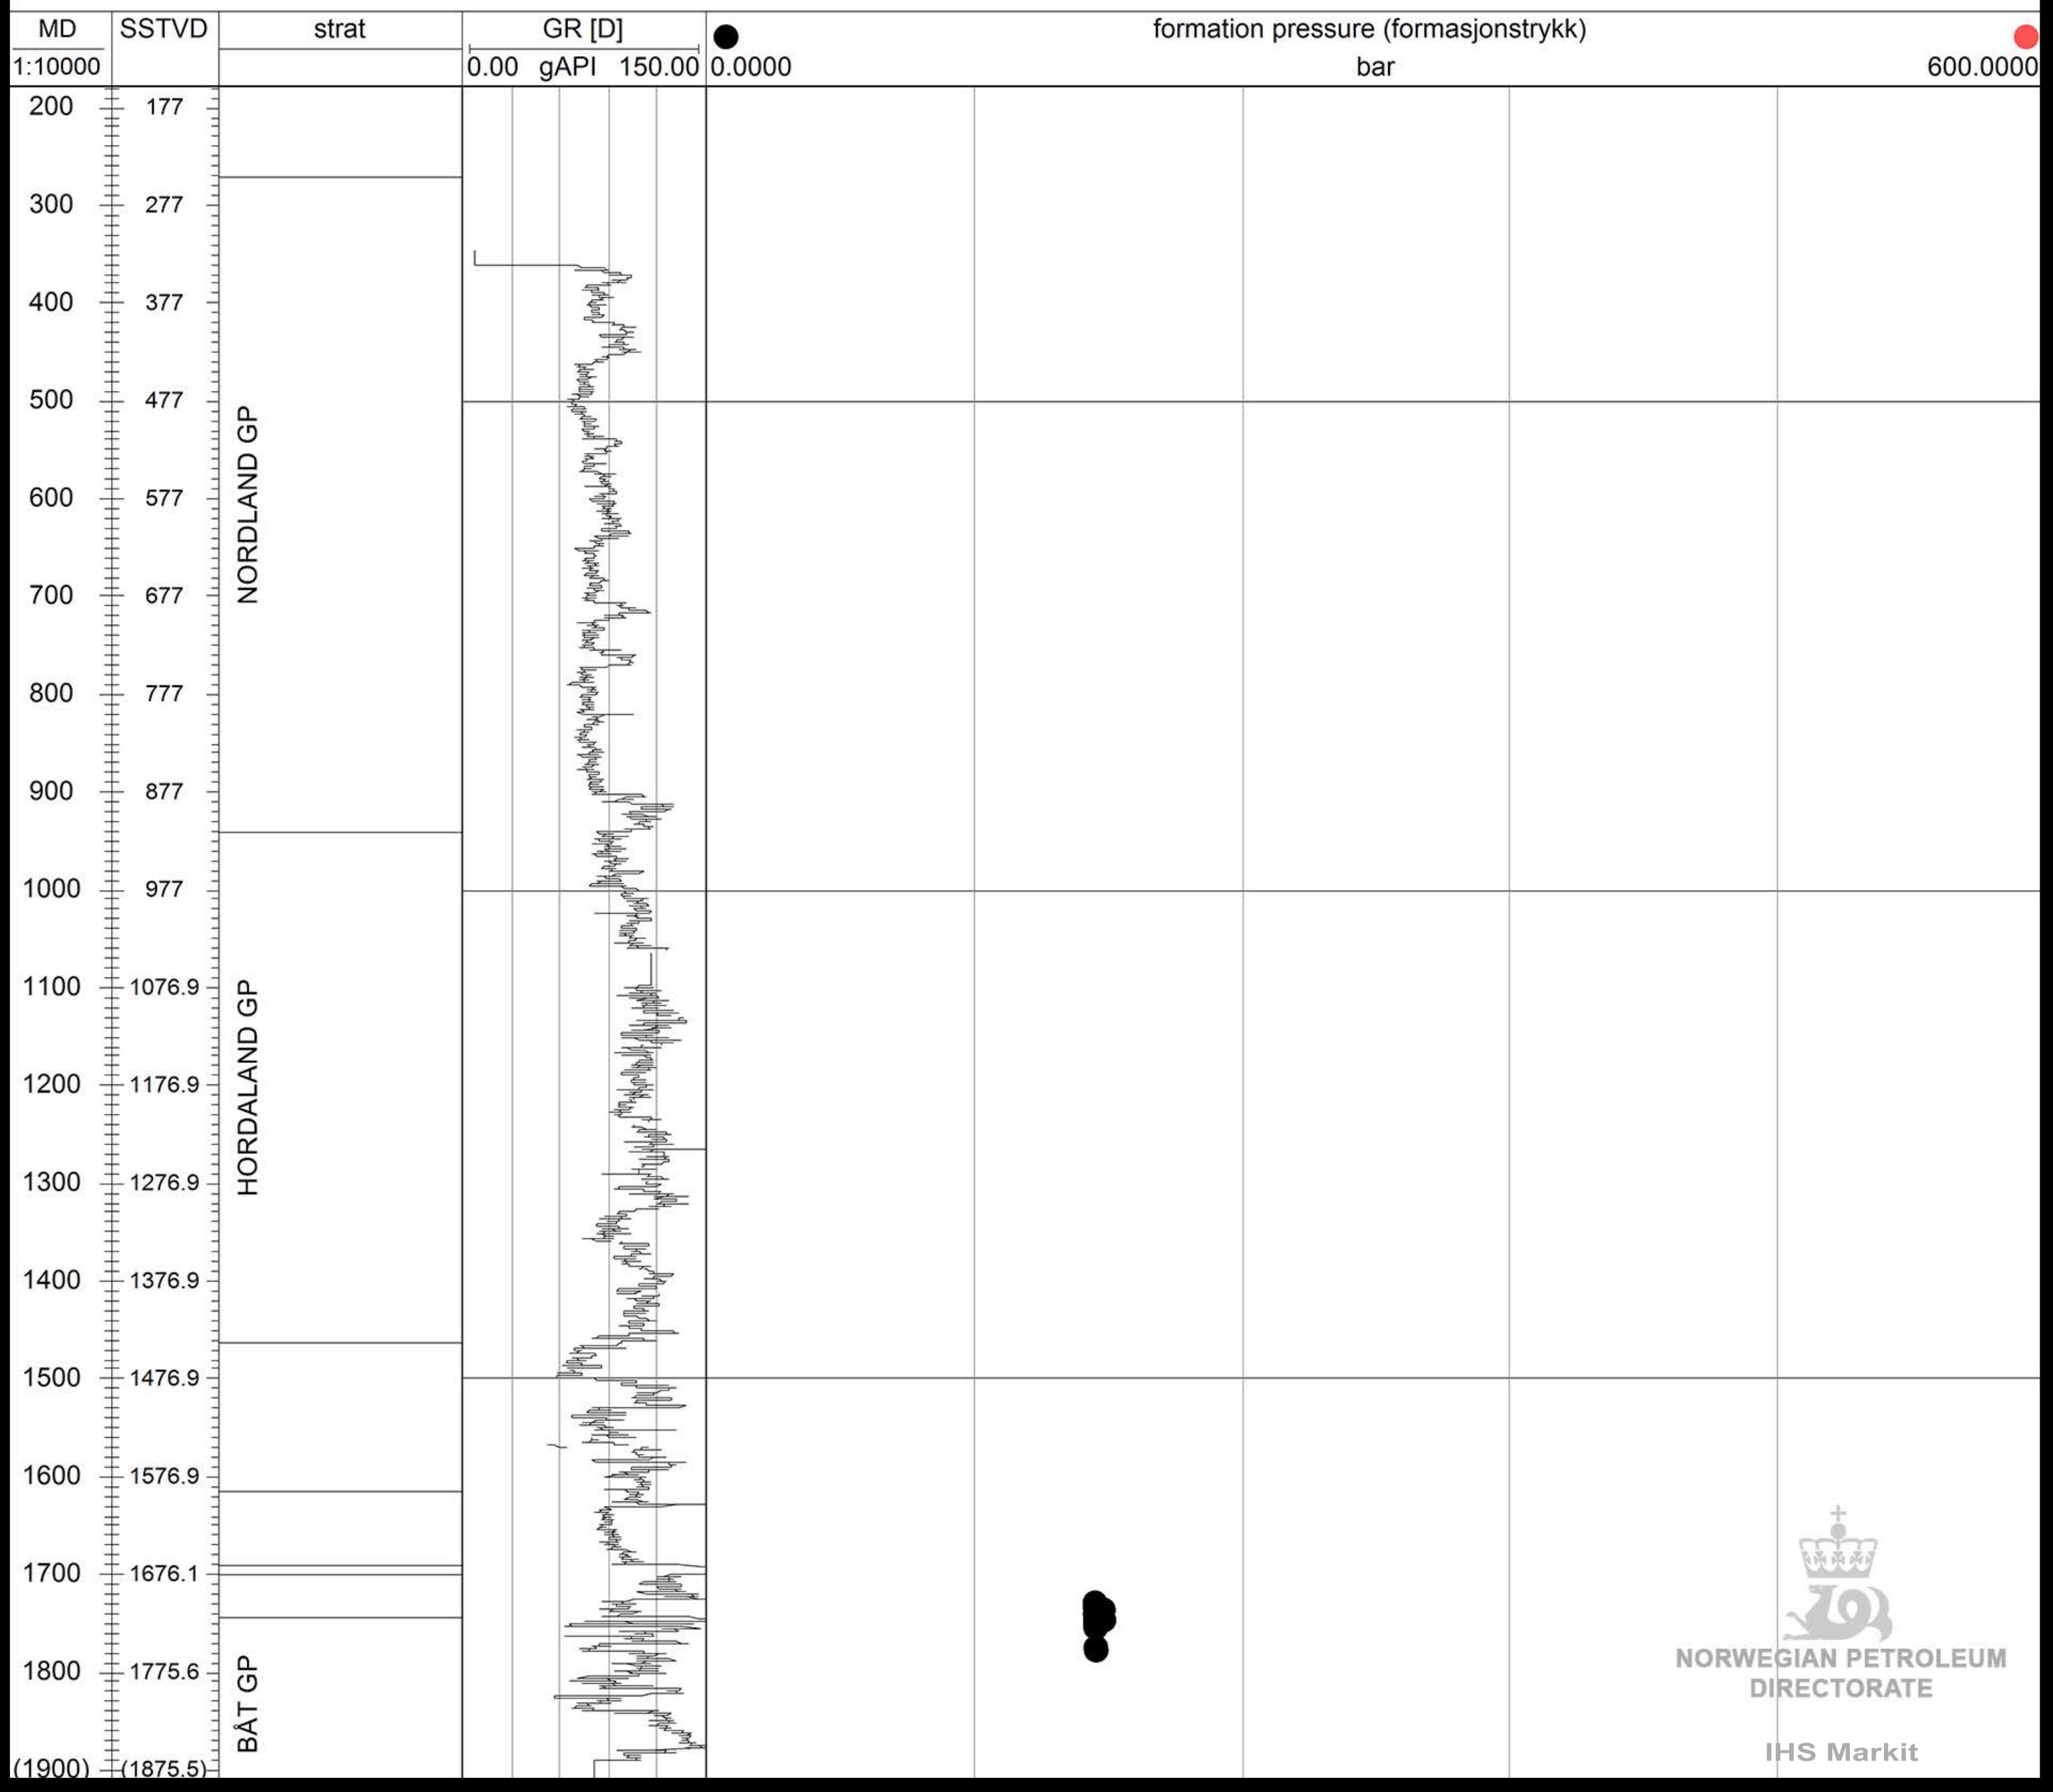

6407/9-9

NORWEGIAN PETROLEUM
DIRECTORATE

IHS Markit