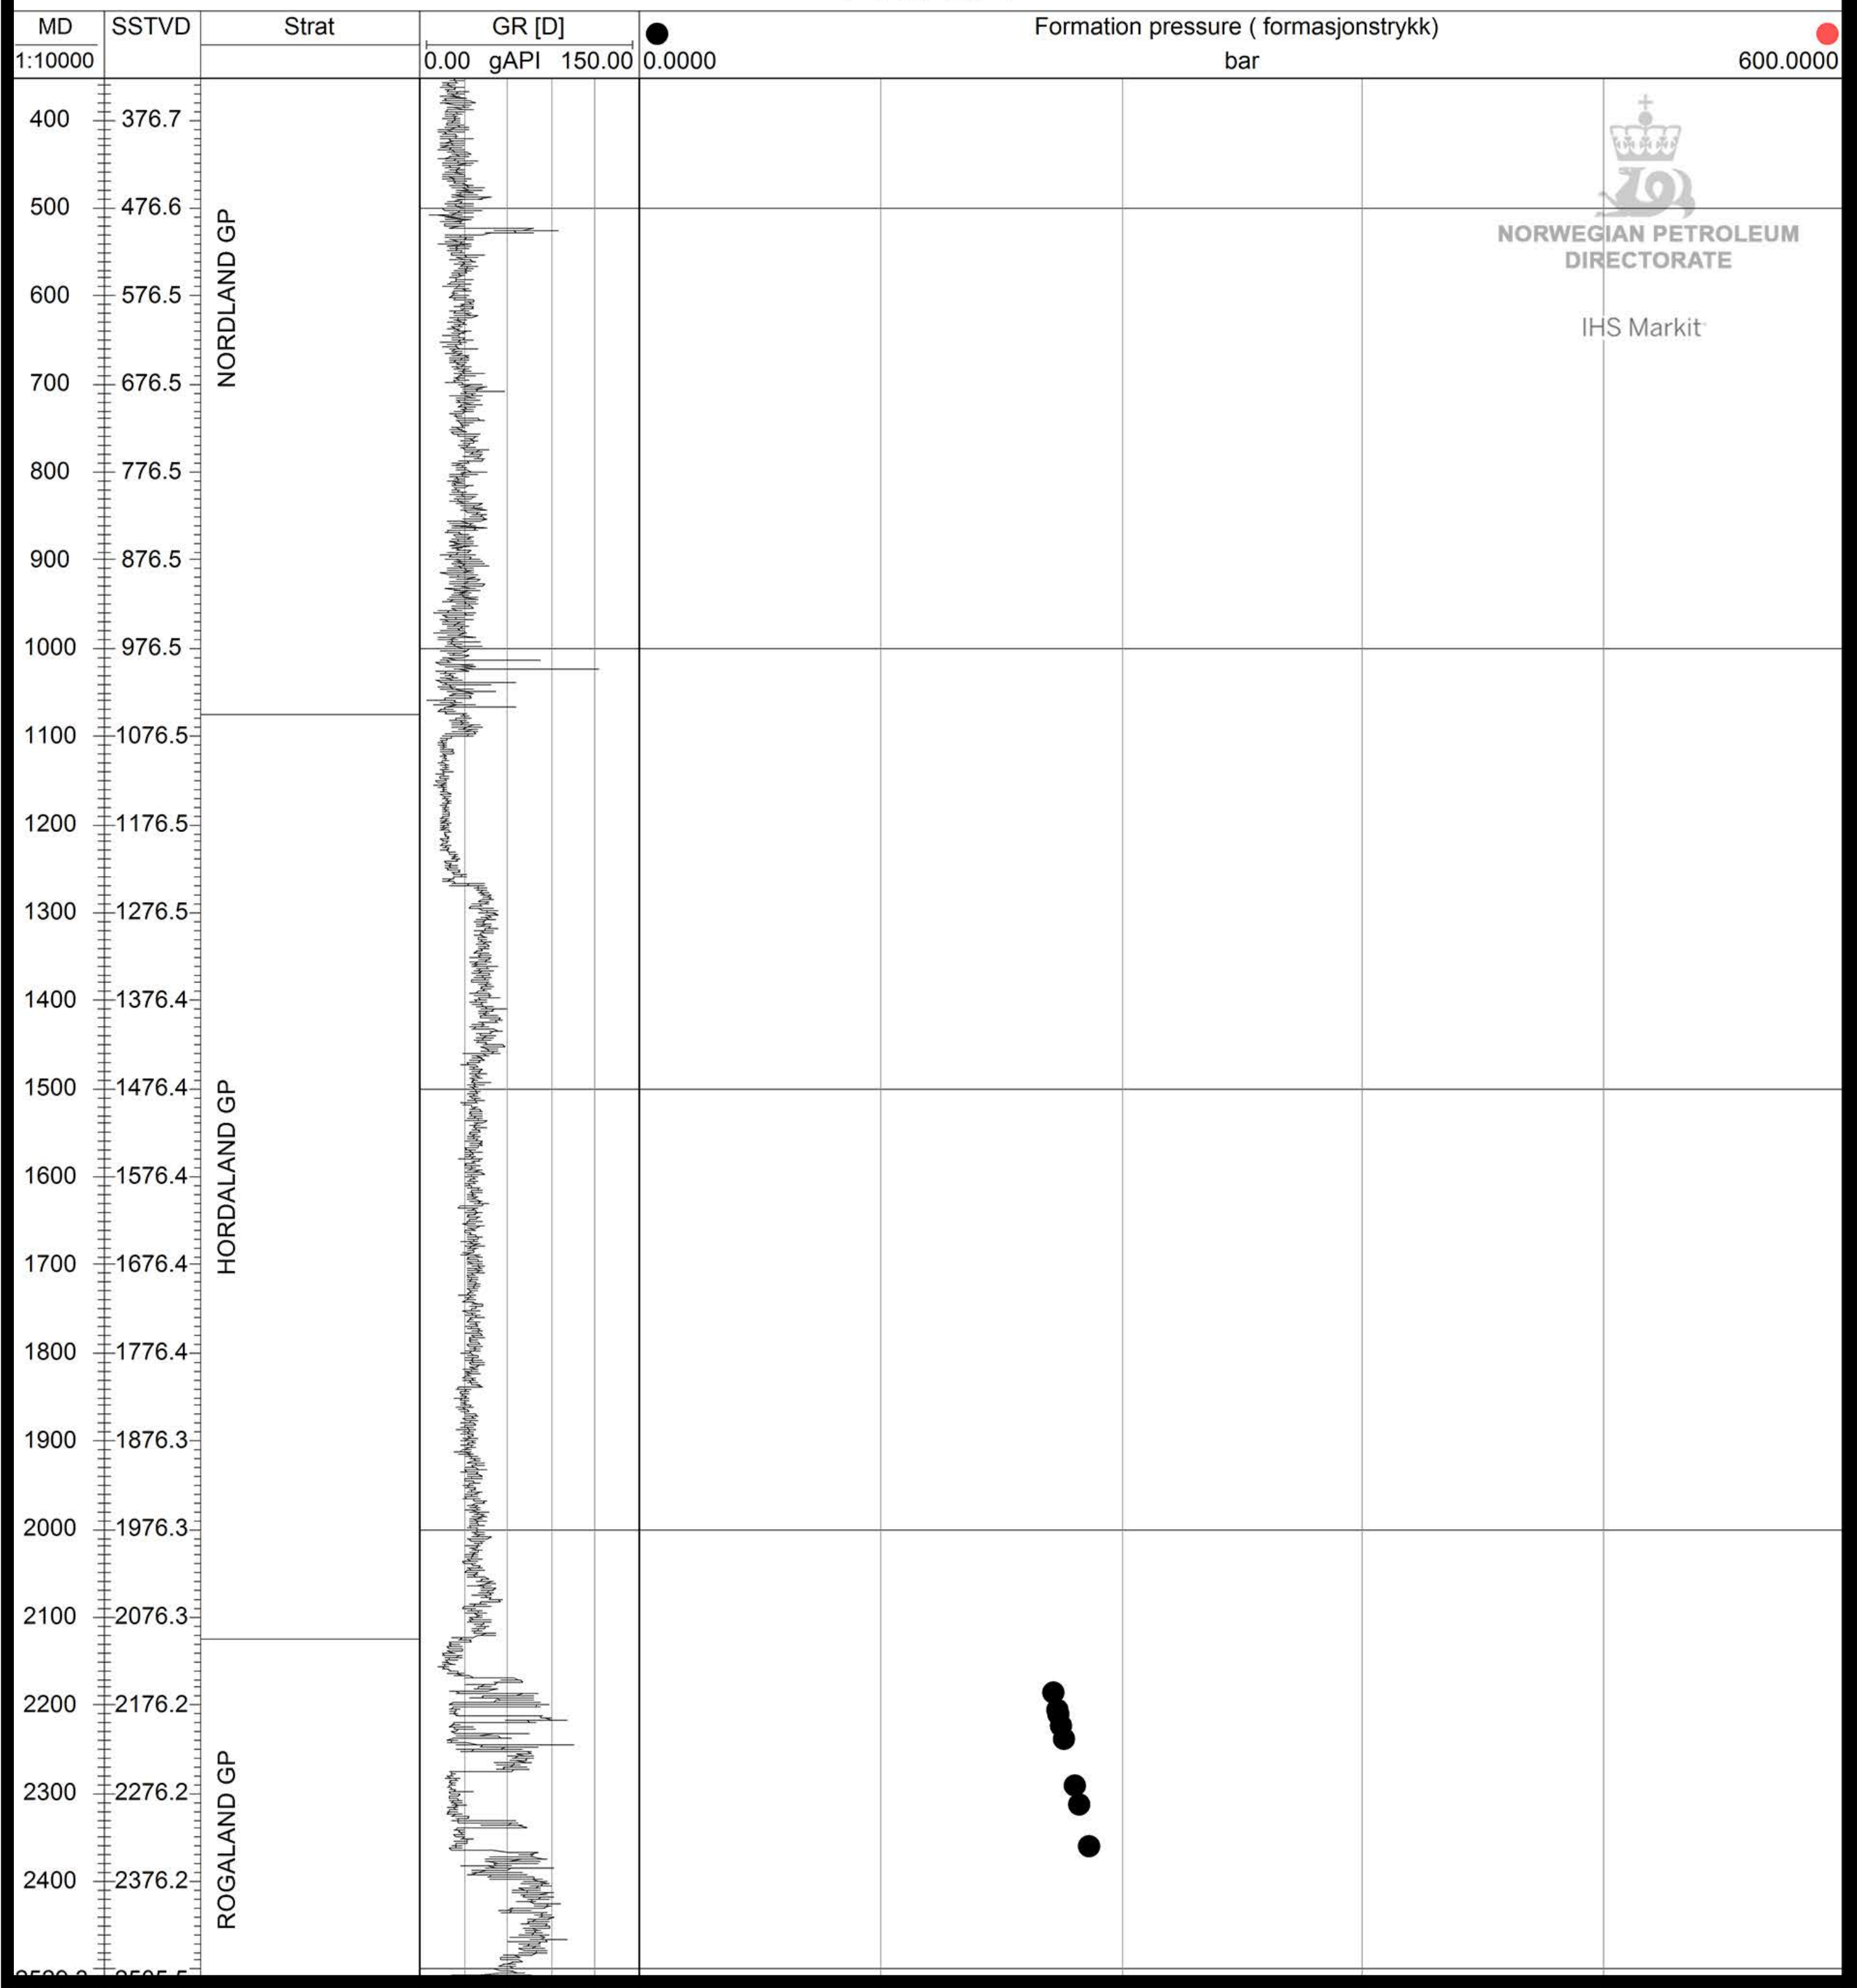

30/10-7

NORWEGIAN PETROLEUM
DIRECTORATE

IHS Markit