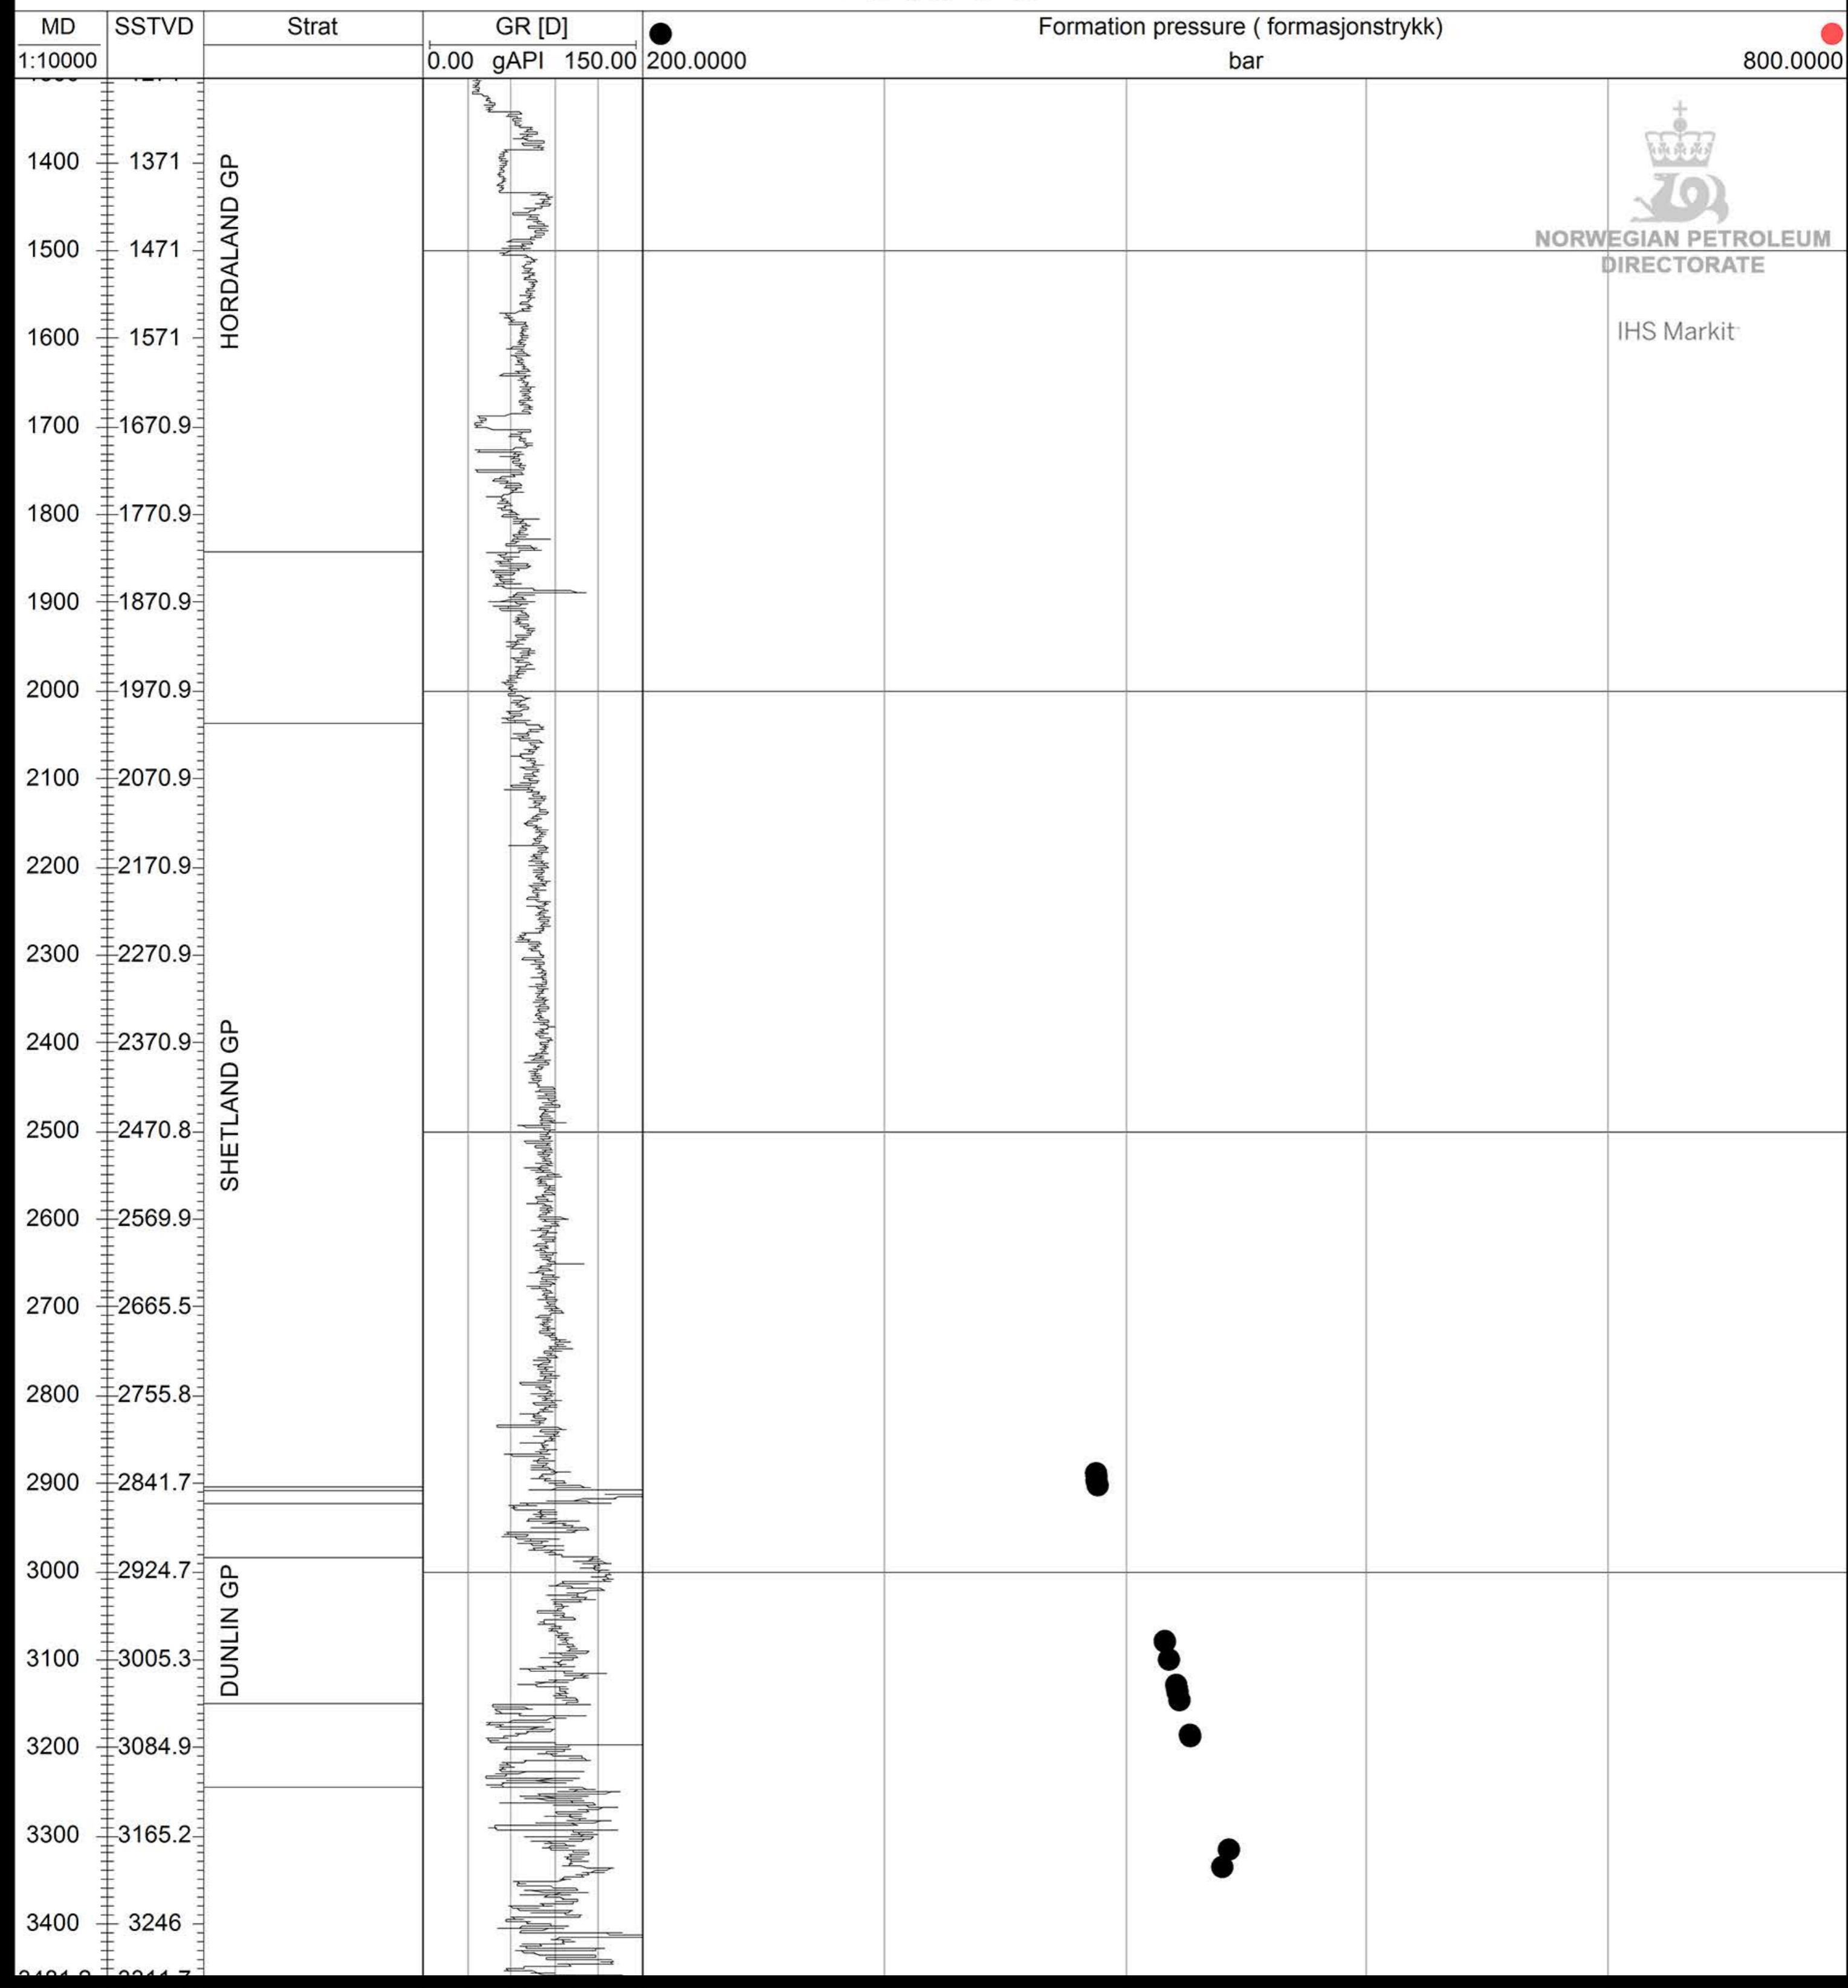

# ● 34/8-9 S

NORWEGIAN PETROLEUM  
DIRECTORATE

IHS Markit