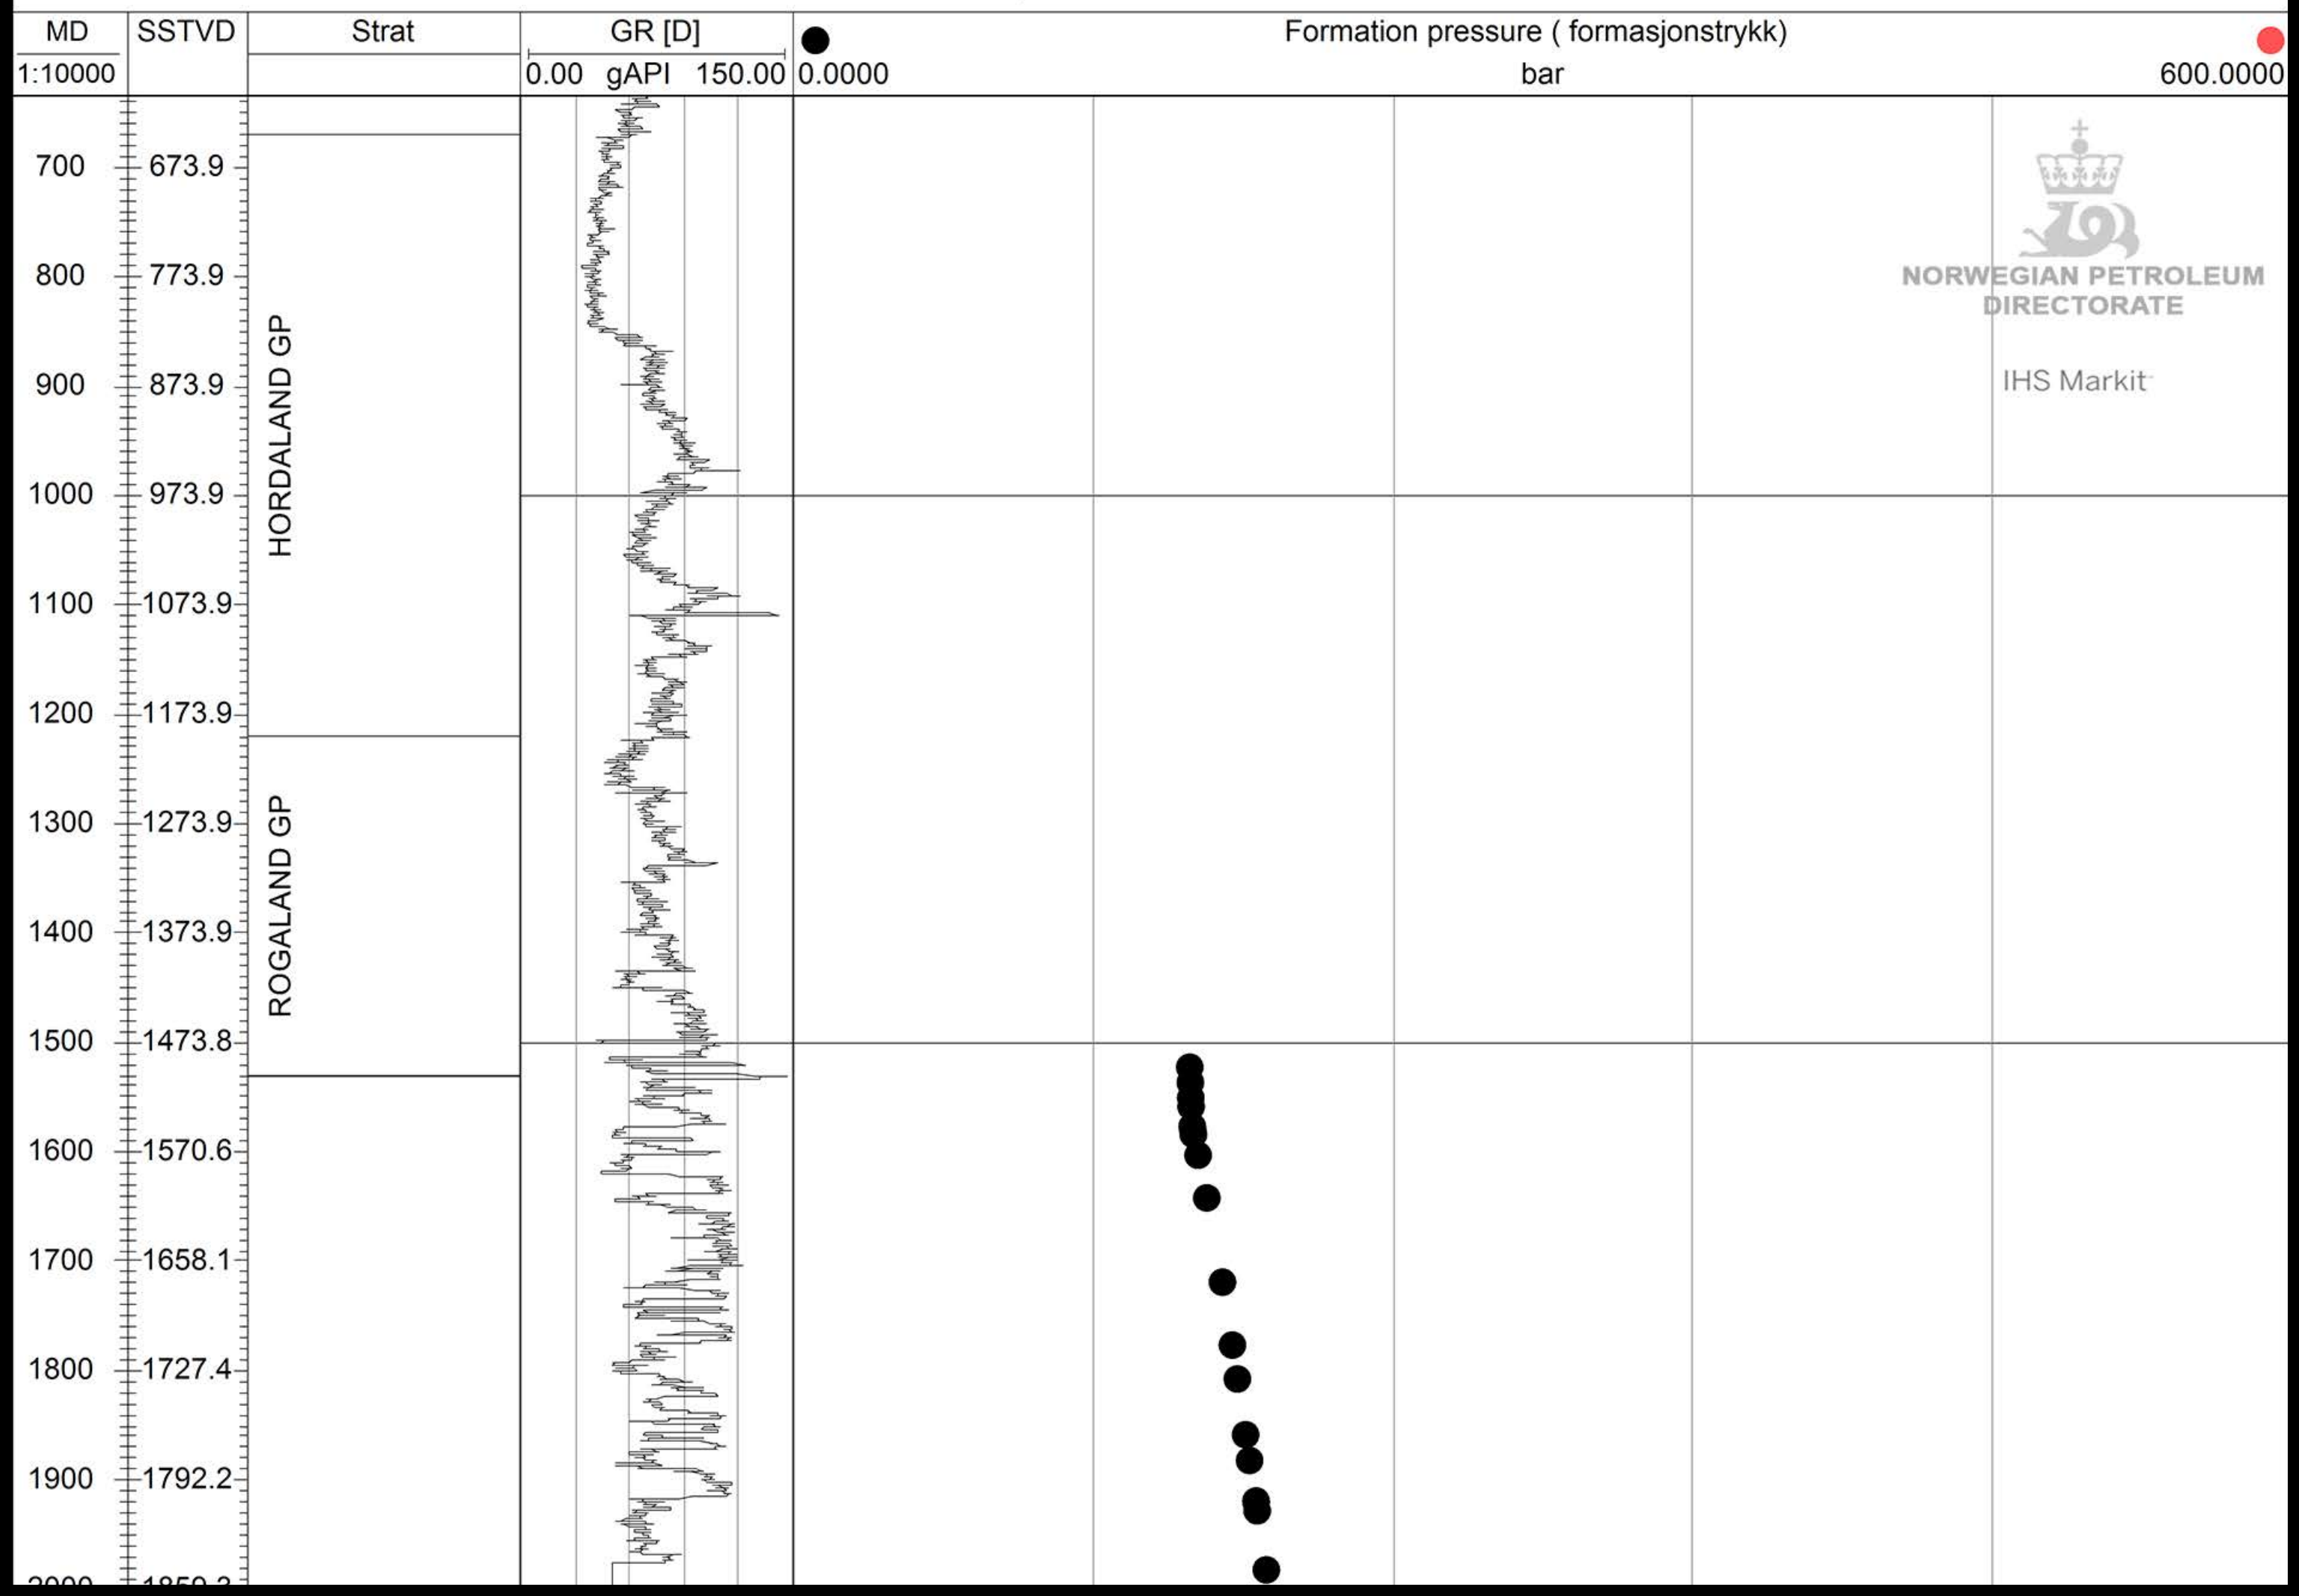

☀ 31/2-18 A

NORWEGIAN PETROLEUM DIRECTORATE
 IHS Markit