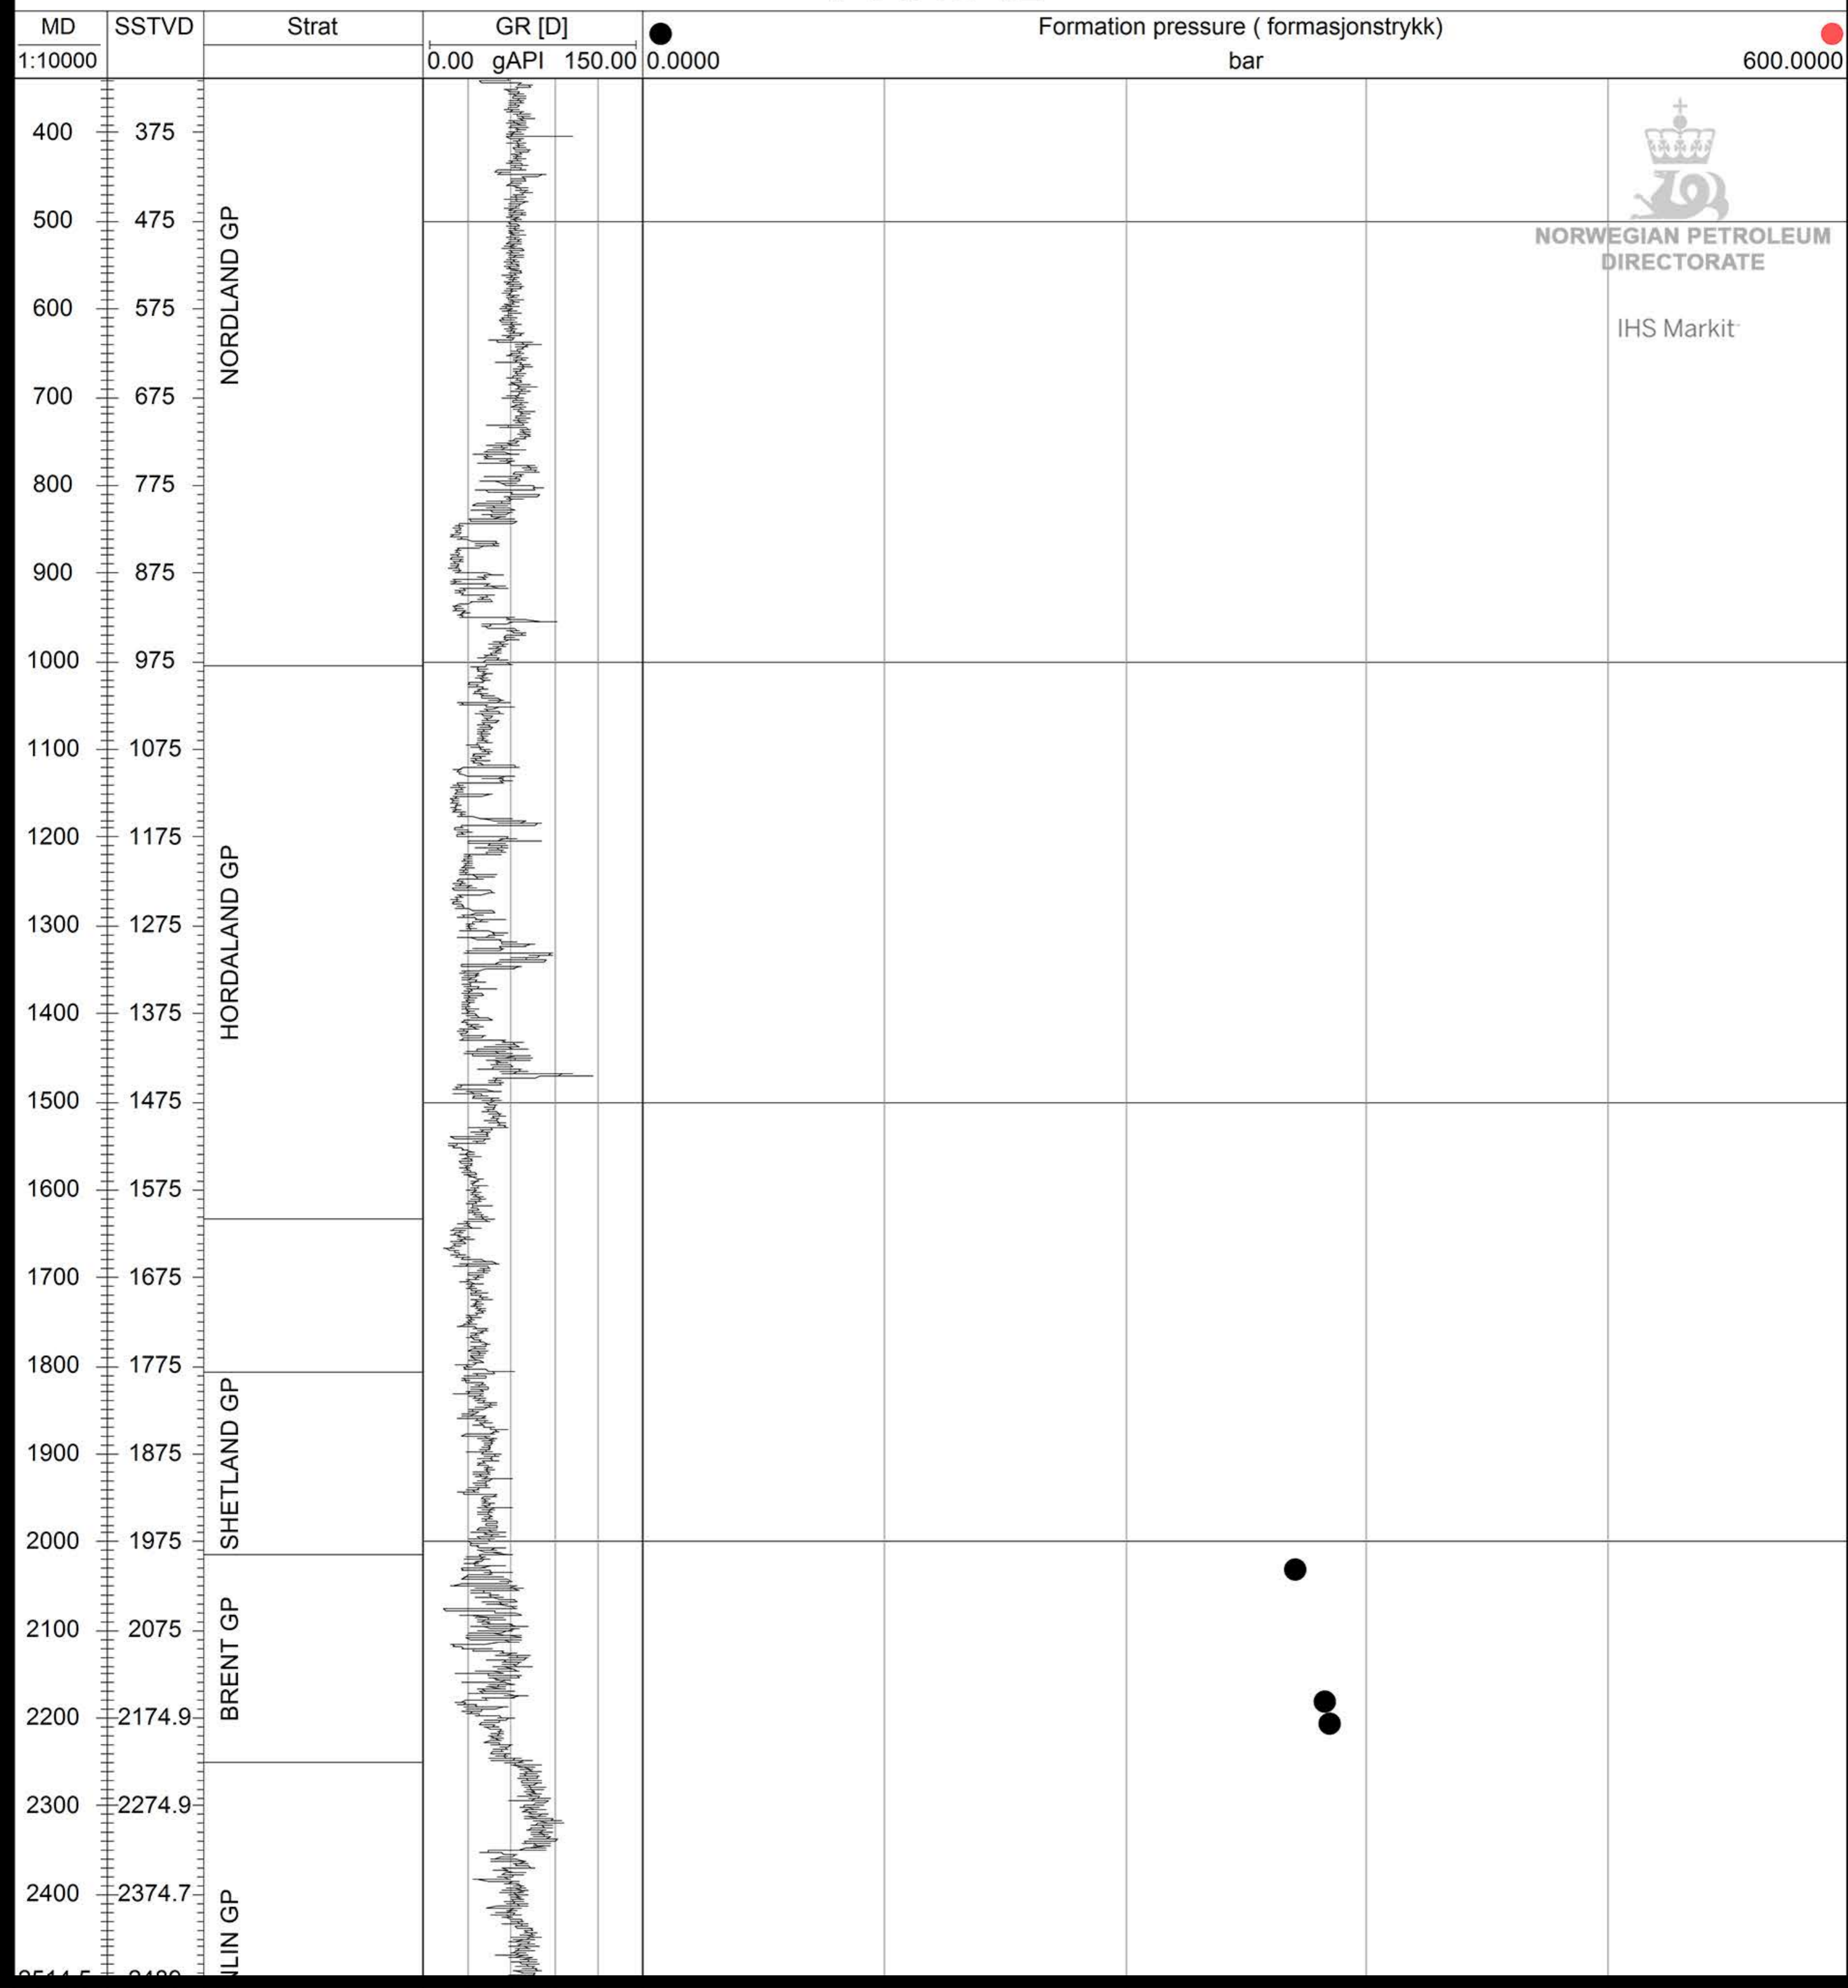

# 34/10-12

NORWEGIAN PETROLEUM  
DIRECTORATE

IHS Markit